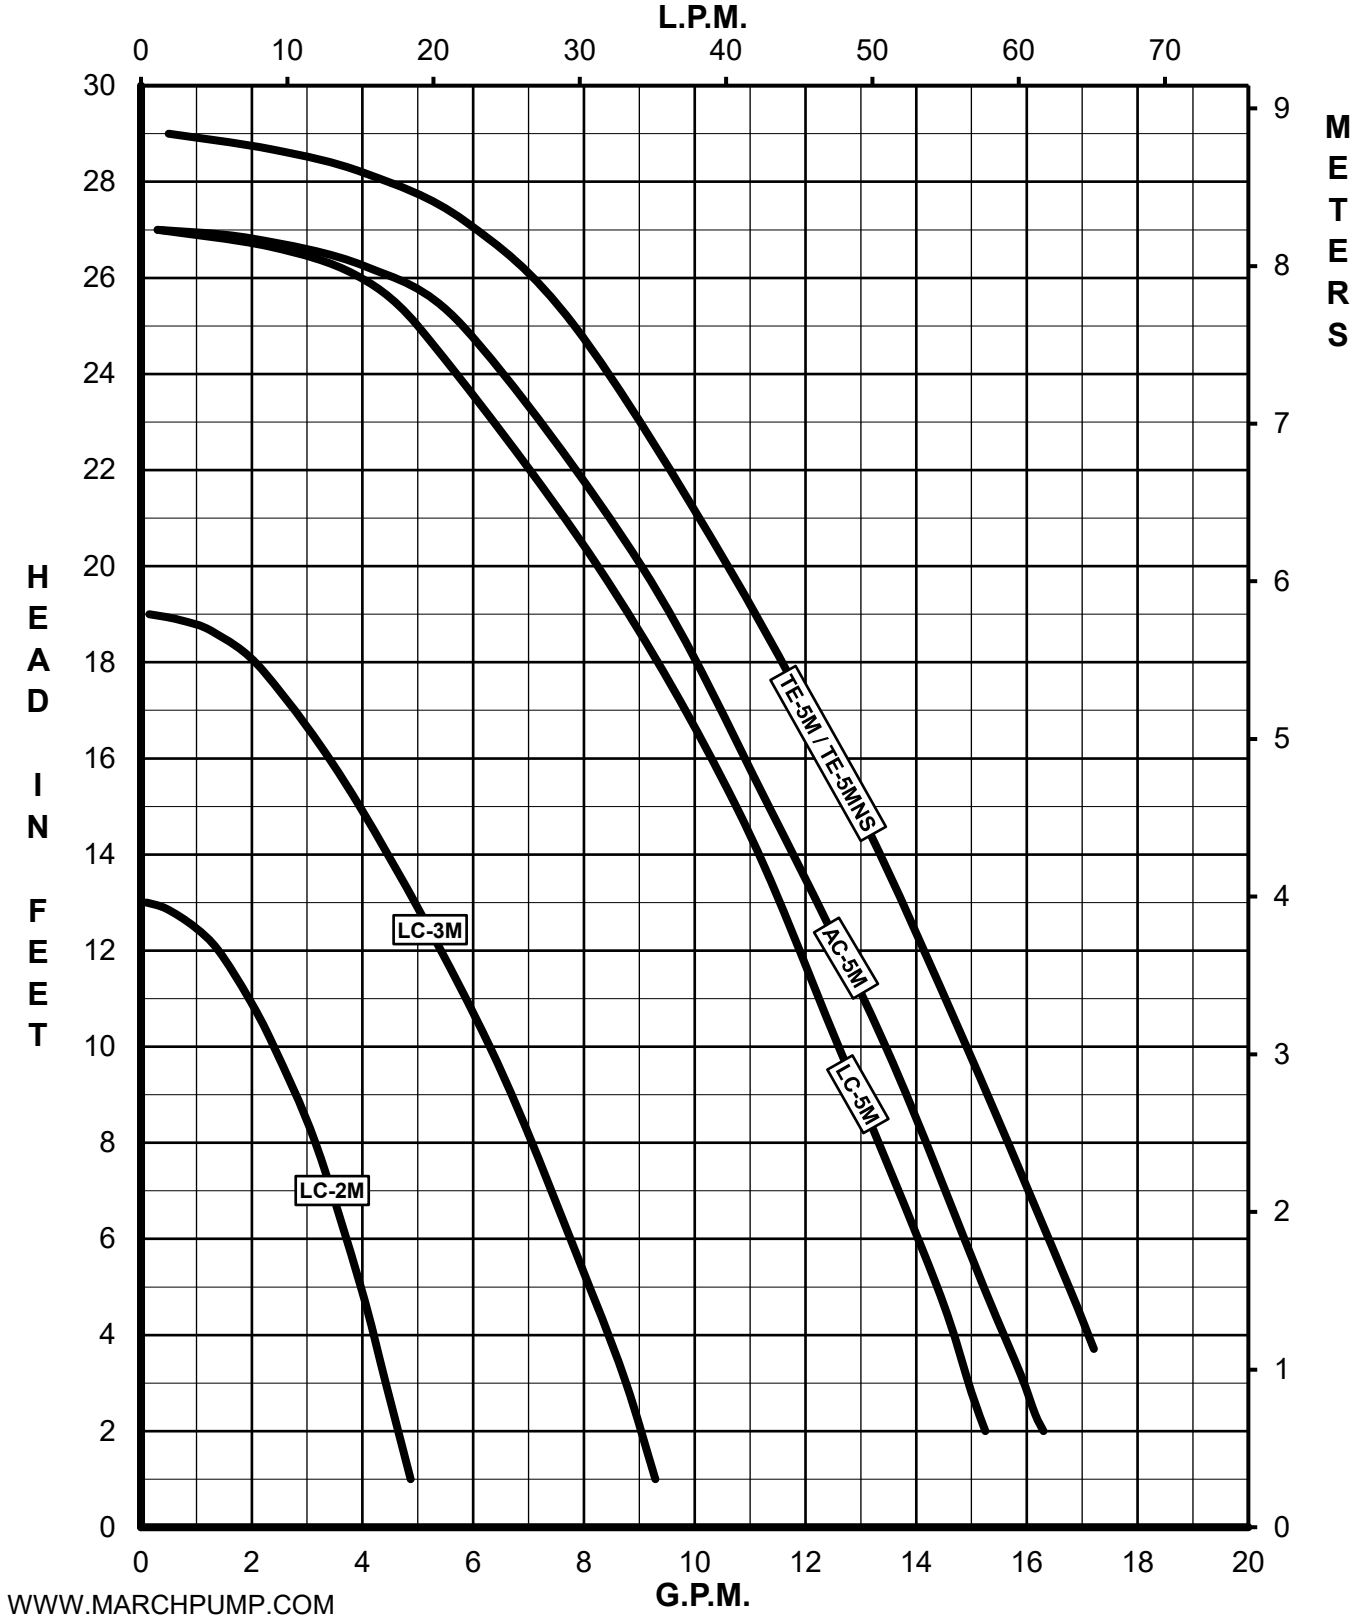

MARCH PUMPS

Models	Phase			
LC-2M	1			
LC-3M				
LC-5M				
AC-5M				
TE-5M / TE-5MNS				

Family Curve (60Hz)

MARCH PUMPS

Models	Phase			
LC-2M	1			
LC-3M				
LC-5M				
AC-5M				
TE-5M / TE-5MNS				

Family Curve (50Hz)