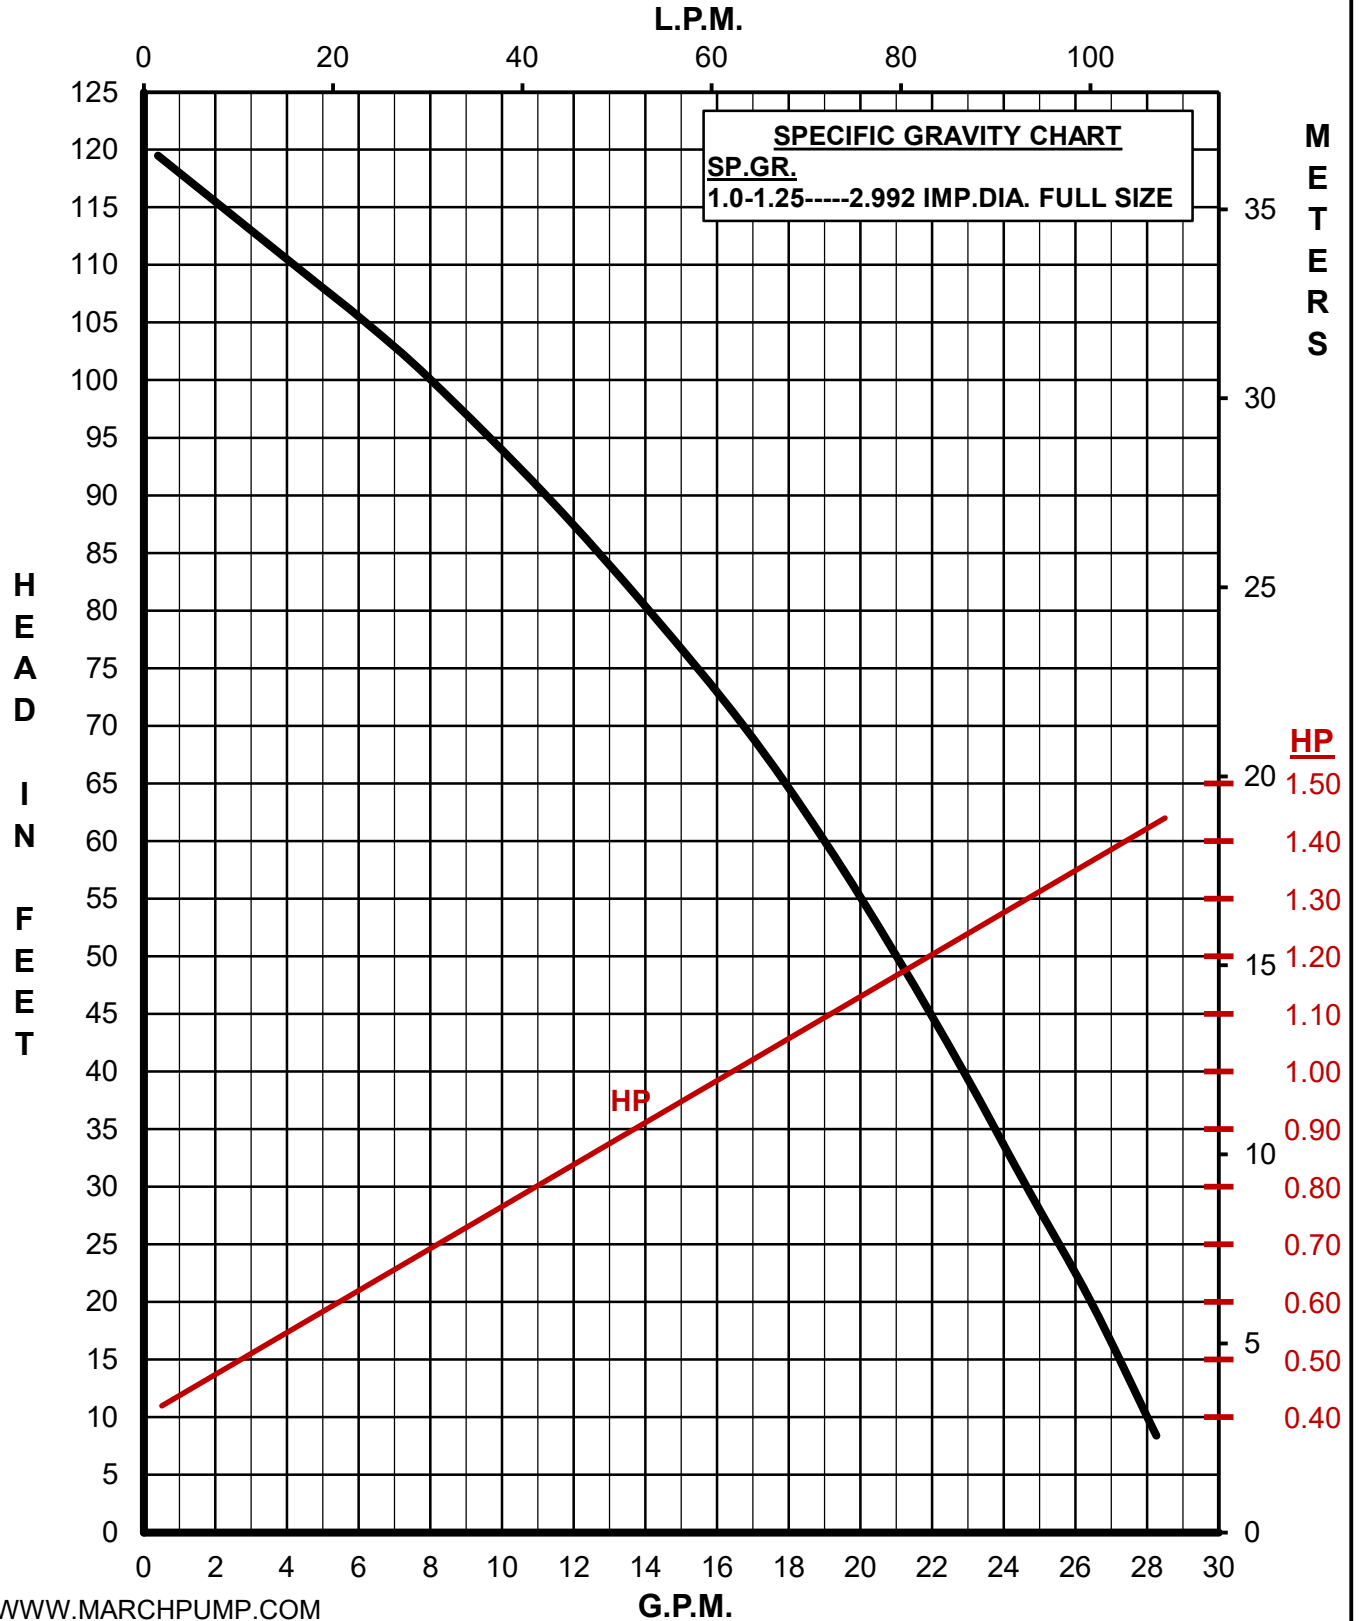

MARCH PUMPS

Model	Hz	Phase		
TE-4MSR-MD	60	1 & 3		

Full Size Impeller 2.992 Dia.

MARCH PUMPS

Model	Hz	Phase		
TE-4MSR-MD	60	1 & 3		

Impeller Trim 2.460 Dia.