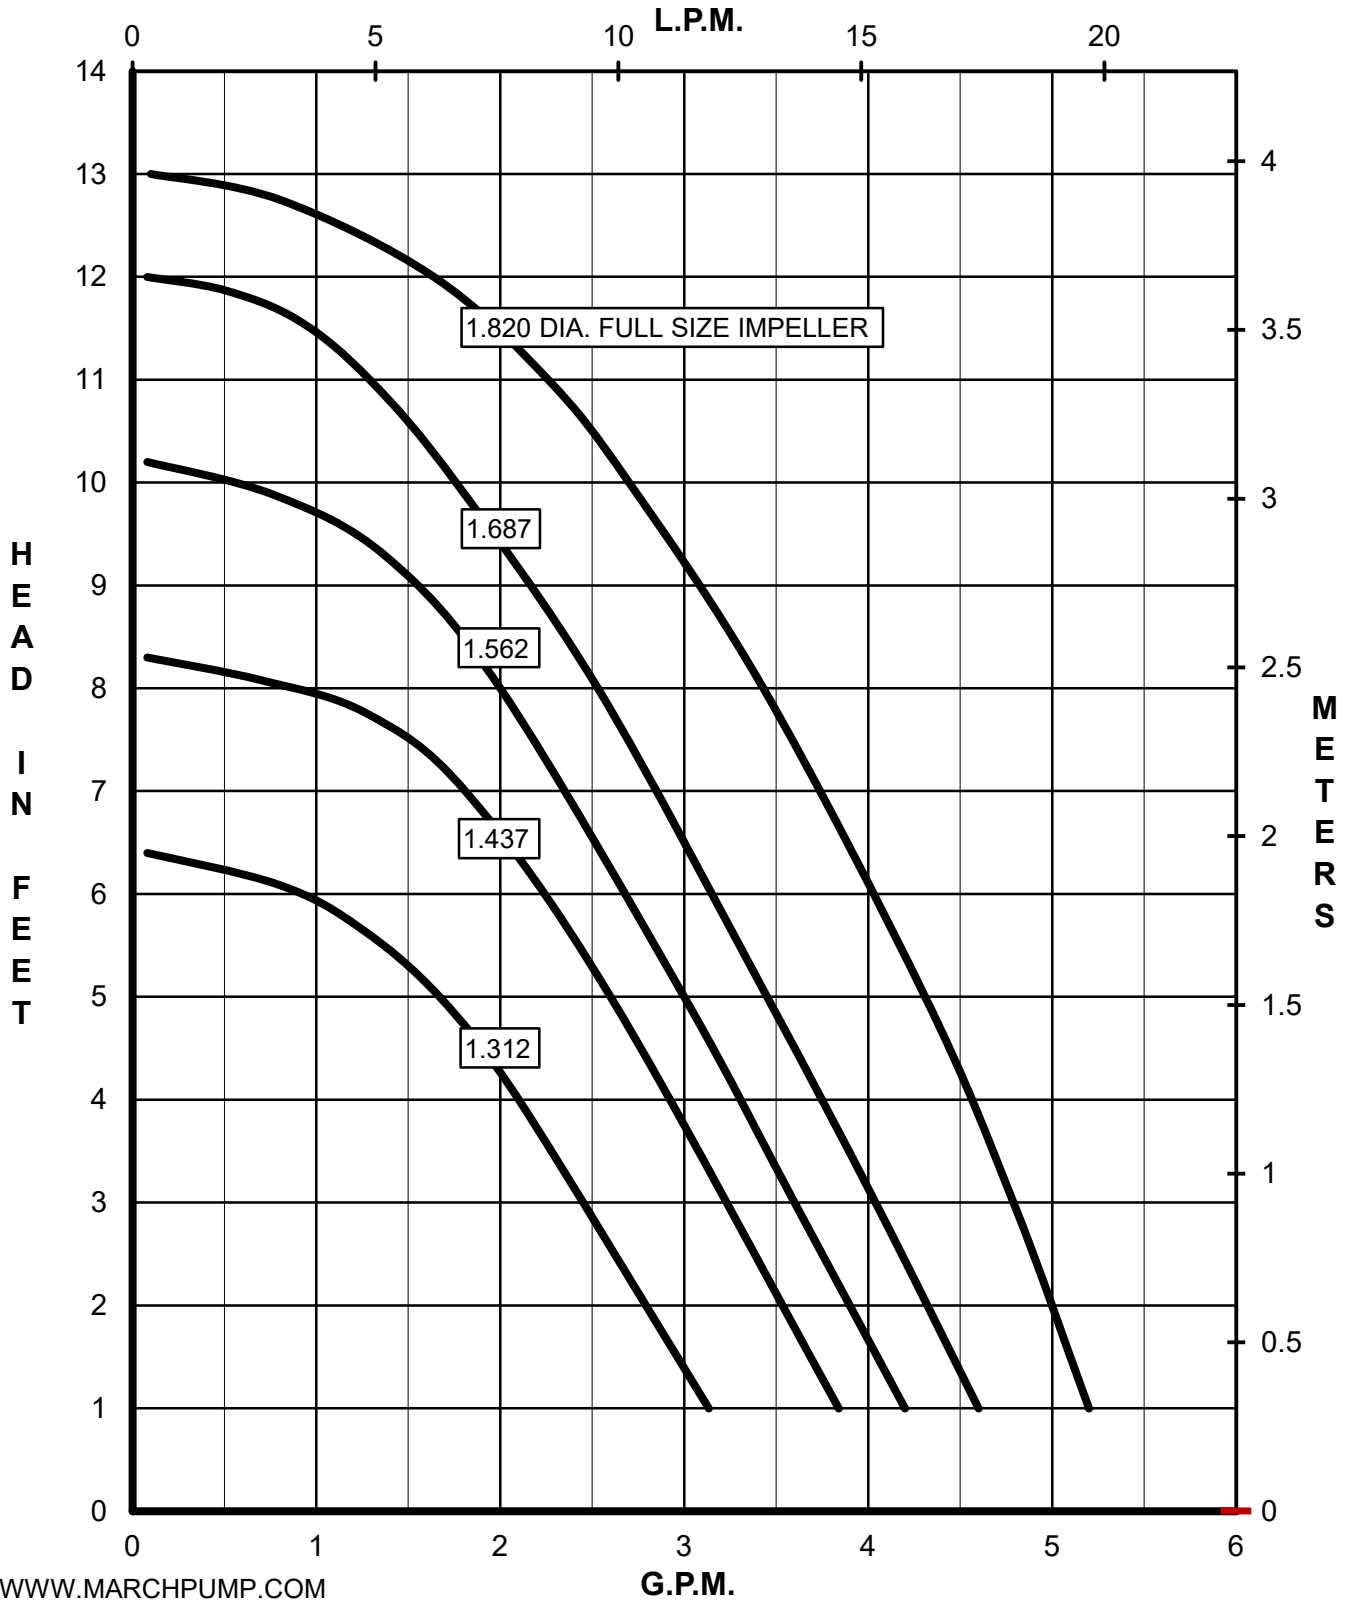

MARCH PUMPS

Model	Hz	Phase			
BC-2K-MD	60	1			

Impeller Trim Curves 60Hz

MARCH PUMPS

Model	Hz	Phase			
BC-2K-MD	50	1			
Impeller Trim Curves 50Hz					