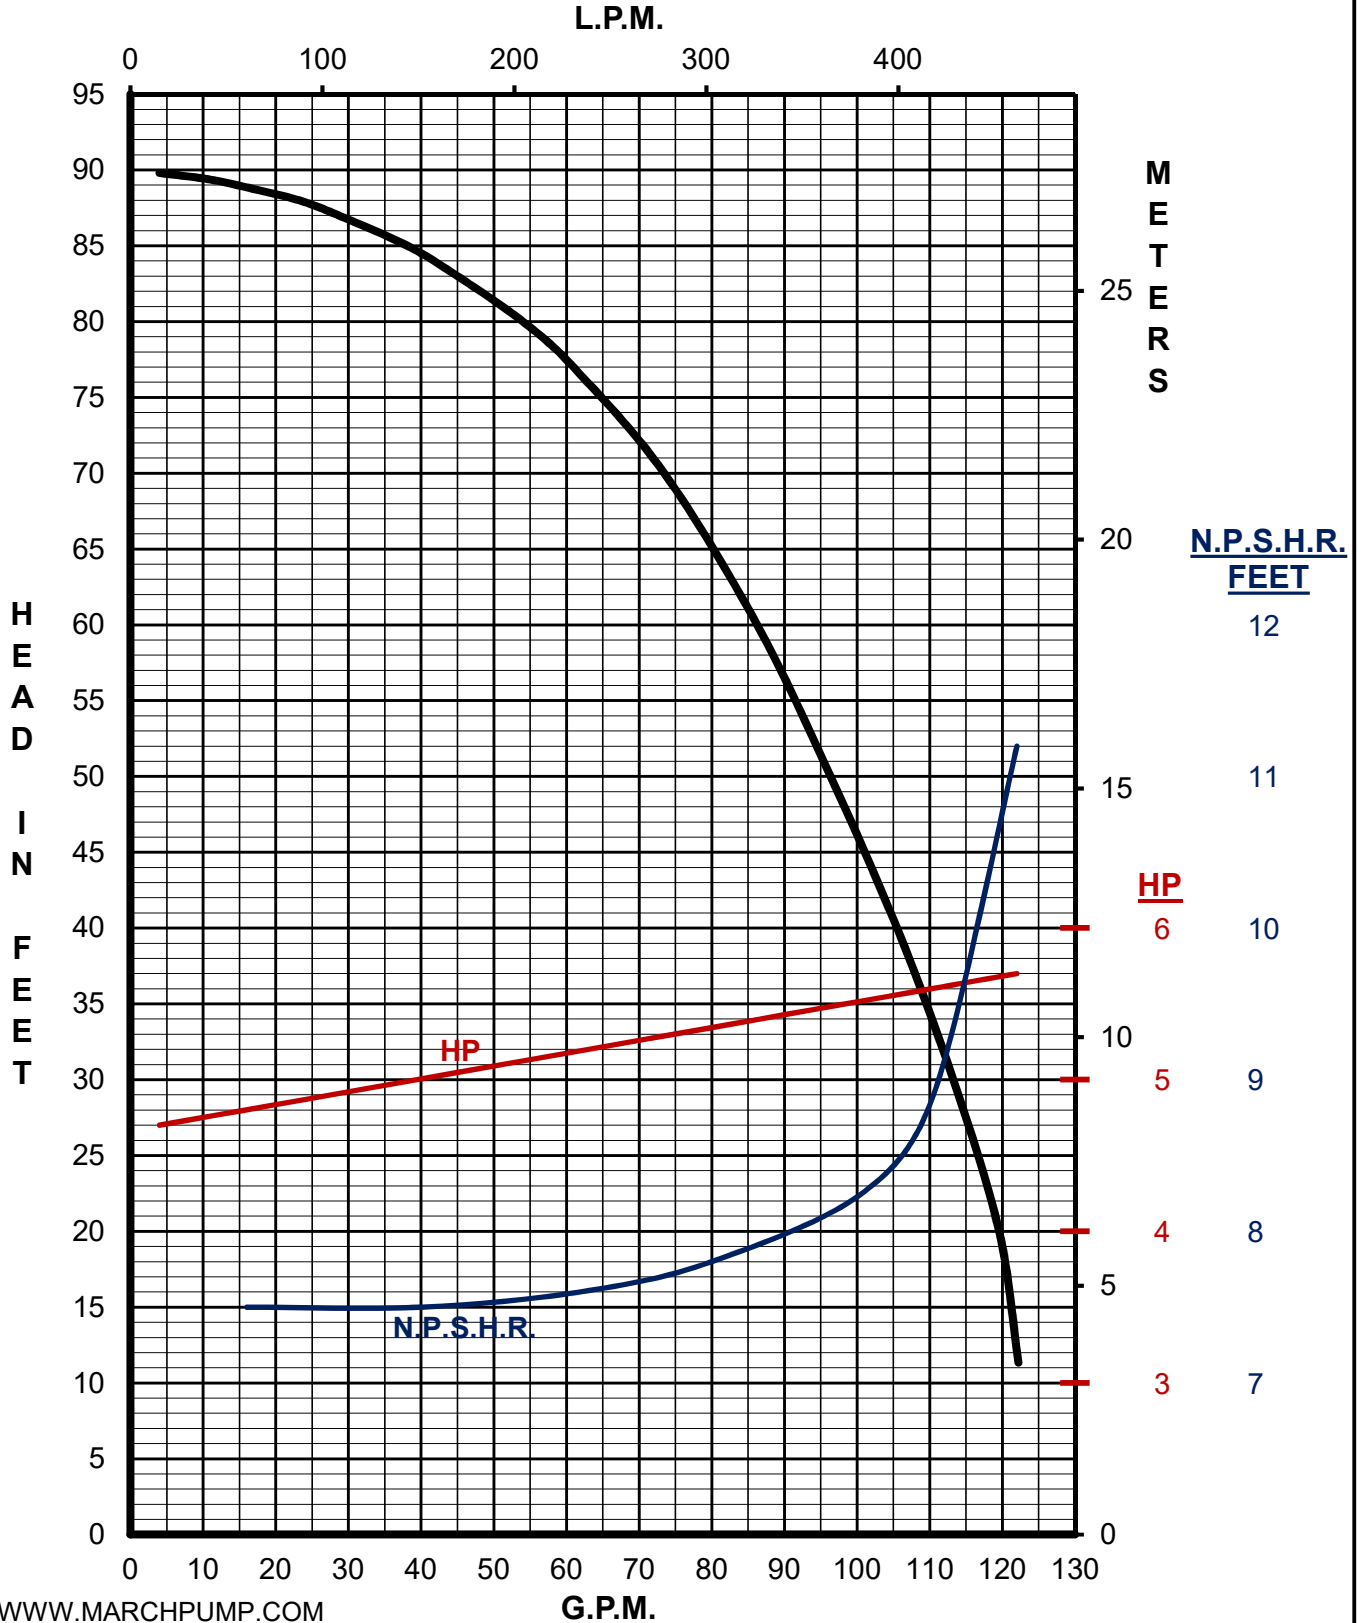

# MARCH PUMPS

Model	Hz	RPM		
TE-8SSB-MD-3450	60	3450		
TE-8SSB-MD-1750		1750		

**Full Size Impeller 5.187 DIA.**

# MARCH PUMPS

Model	Hz	Phase	HP	RPM
TE-8SSB-MD	60	3	5	3450

Full Size Impeller 5.187 Dia.

# MARCH PUMPS

Model	Hz	Phase	HP	RPM
TE-8SSB-MD 1750	60	3	3	1750

Full Size Impeller 5.187 Dia.