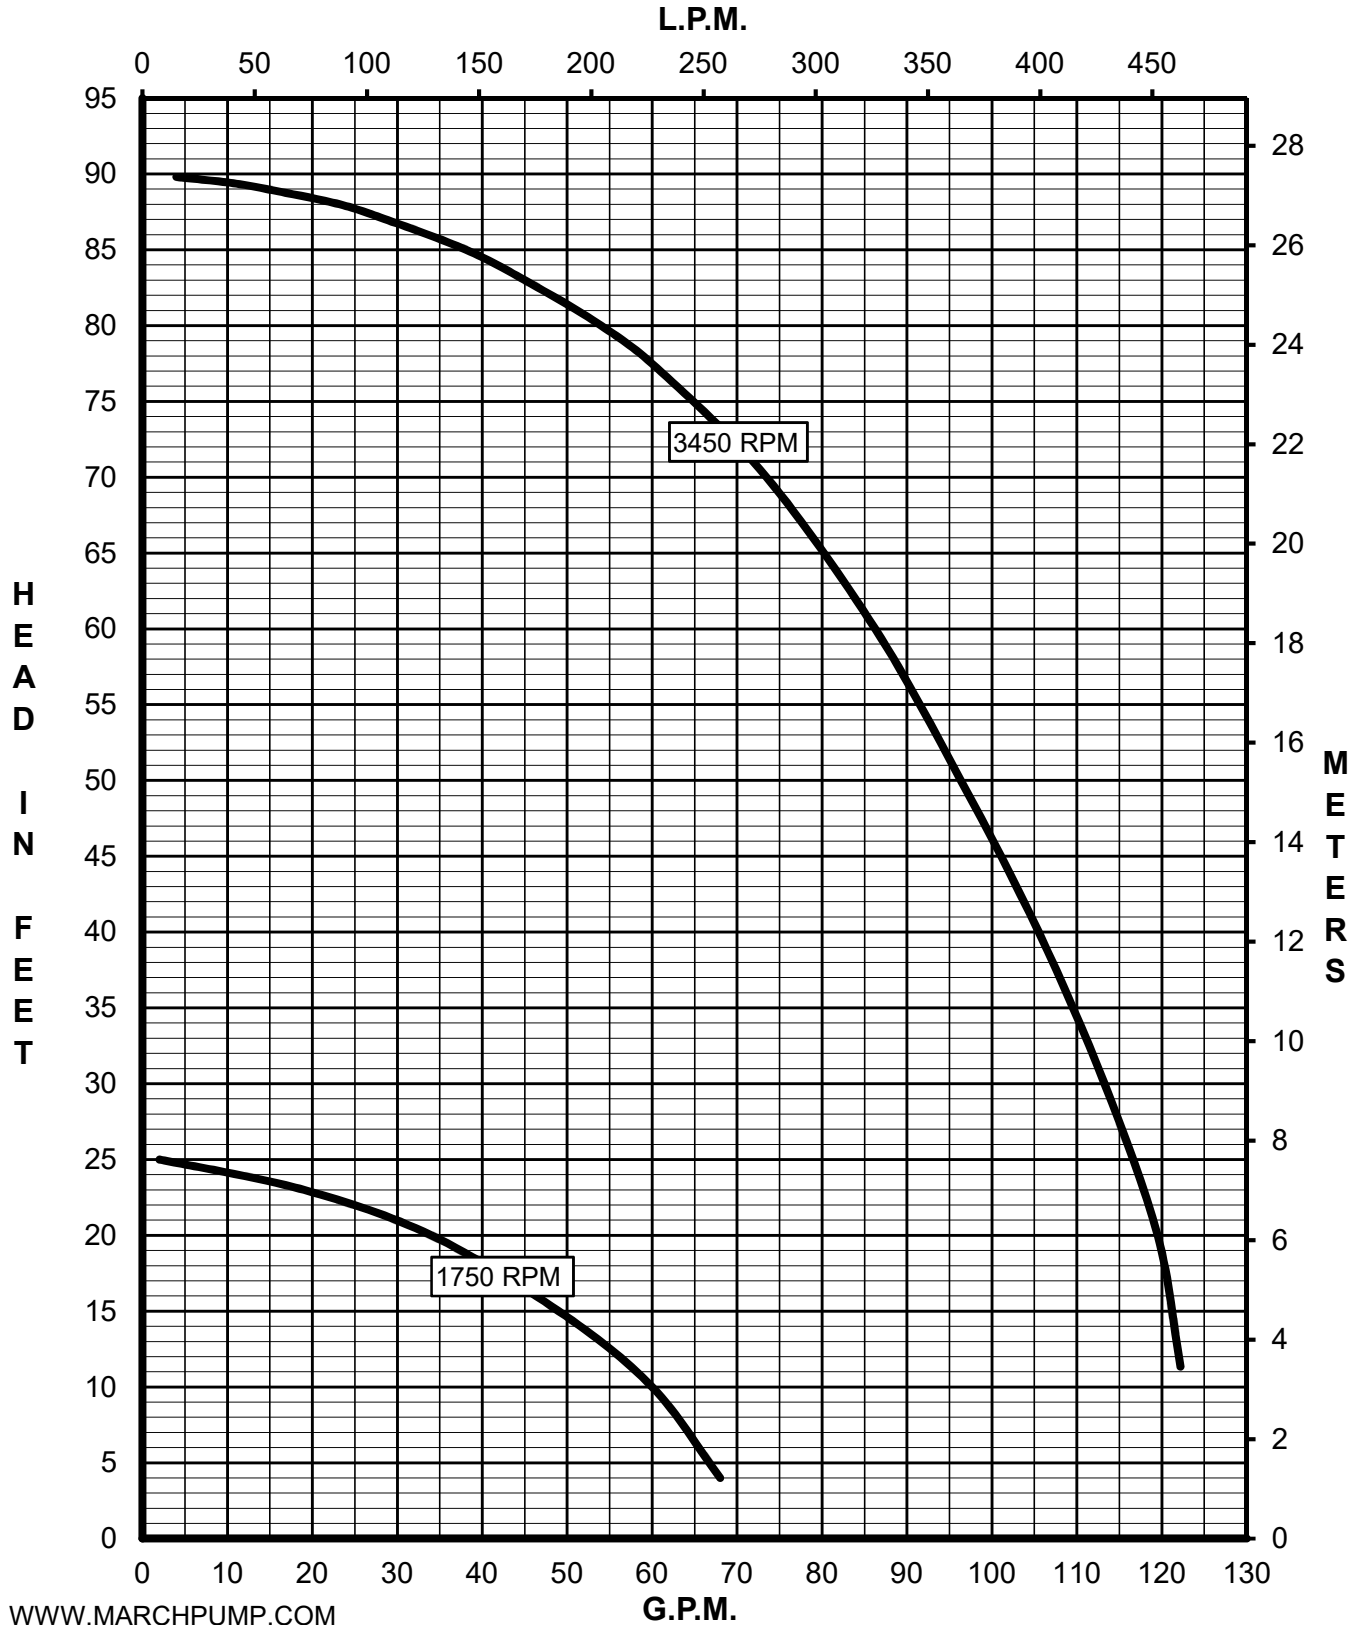

# MARCH PUMPS

Model	Hz	RPM		
TE-8SSB-MD-3450	60	3450		
TE-8SSB-MD-1750		1750		

**Full Size Impeller 5.187 DIA.**

# MARCH PUMPS

Model	Hz	Phase	HP	RPM
TE-8SSB-MD	60	3	5	3450

Full Size Impeller 5.187 Dia.

# MARCH PUMPS

Model	Hz	Phase	HP	RPM
TE-8SSB-MD 1750	60	3	3	1750

Full Size Impeller 5.187 Dia.