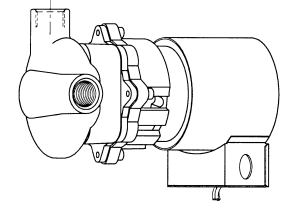

# MARCH PUMPS

821-SS-T (115V 50/60HZ)  
(230V 50/60HZ)

L.P.M.