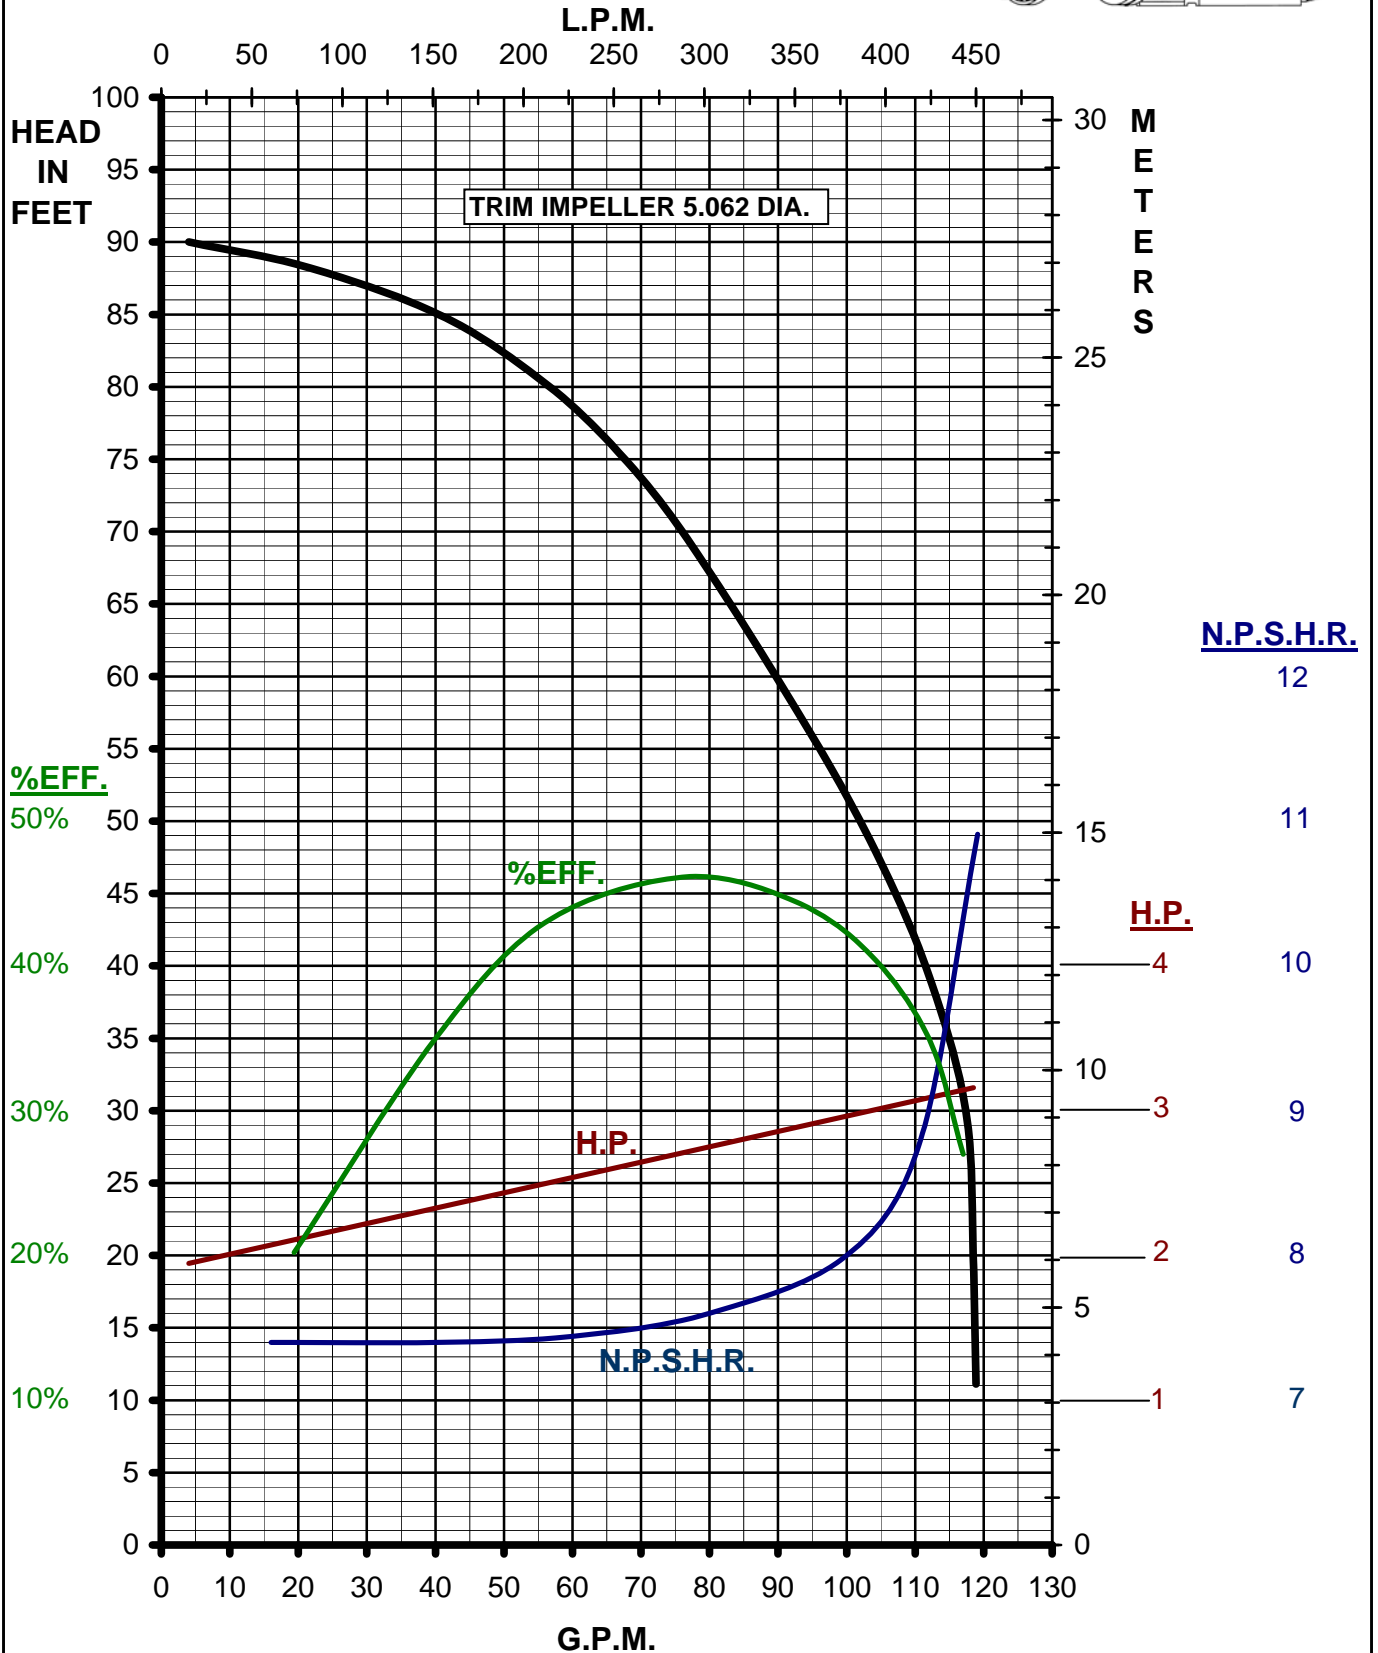

MARCH PUMPS

TE-8C-MD, TE-8K-MD 3PH 60HZ TRIM CURVES

MARCH PUMPS

TE-8C-MD, TE-8K-MD

FULL SIZE IMPELLER 5.187 DIA.
3PH 60HZ

MARCH
PUMPS

TE-8C-MD, TE-8K-MD
TRIM IMPELLER 5.062 DIA.
3PH 60HZ

MARCH
PUMPS

TE-8C-MD, TE-8K-MD
TRIM IMPELLER 4.875 DIA.
3PH 60HZ

MARCH
PUMPS

TE-8C-MD, TE-8K-MD
TRIM IMPELLER 4.687 DIA.
3PH 60HZ

MARCH PUMPS

TE-8C-MD, TE-8K-MD TRIM IMPELLER 4.500 DIA. 3PH 60HZ

L.P.M.

MARCH
PUMPS

TE-8C-MD, TE-8K-MD
TRIM IMPELLER 4.250 DIA.
3PH 60HZ

MARCH PUMPS

TE-8C-MD, TE-8K-MD
TRIM IMPELLER 4.000 DIA.
3PH 60HZ

MARCH PUMPS

TE-8C-MD, TE-8K-MD
TRIM IMPELLER 3.750 DIA.
3PH 60HZ

MARCH
PUMPS

TE-8C-MD, TE-8K-MD
TRIM IMPELLER 3.375 DIA.
3PH 60HZ