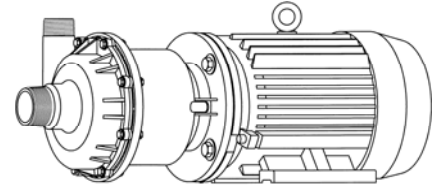

MARCH PUMPS

TE-8C-MD, TE-8K-MD 3PH 60HZ TRIM CURVES

MARCH PUMPS

TE-8C-MD, TE-8K-MD

FULL SIZE IMPELLER 5.187 DIA.
3PH 60HZ

MARCH
PUMPS

TE-8C-MD, TE-8K-MD
TRIM IMPELLER 5.062 DIA.
3PH 60HZ

MARCH
PUMPS

TE-8C-MD, TE-8K-MD
TRIM IMPELLER 4.875 DIA.
3PH 60HZ

MARCH
PUMPS

TE-8C-MD, TE-8K-MD
TRIM IMPELLER 4.687 DIA.
3PH 60HZ

MARCH PUMPS

TE-8C-MD, TE-8K-MD TRIM IMPELLER 4.500 DIA. 3PH 60HZ

L.P.M.

MARCH
PUMPS

TE-8C-MD, TE-8K-MD
TRIM IMPELLER 4.250 DIA.
3PH 60HZ

MARCH PUMPS

TE-8C-MD, TE-8K-MD
TRIM IMPELLER 4.000 DIA.
3PH 60HZ

MARCH PUMPS

TE-8C-MD, TE-8K-MD
TRIM IMPELLER 3.750 DIA.
3PH 60HZ

MARCH
PUMPS

TE-8C-MD, TE-8K-MD
TRIM IMPELLER 3.375 DIA.
3PH 60HZ