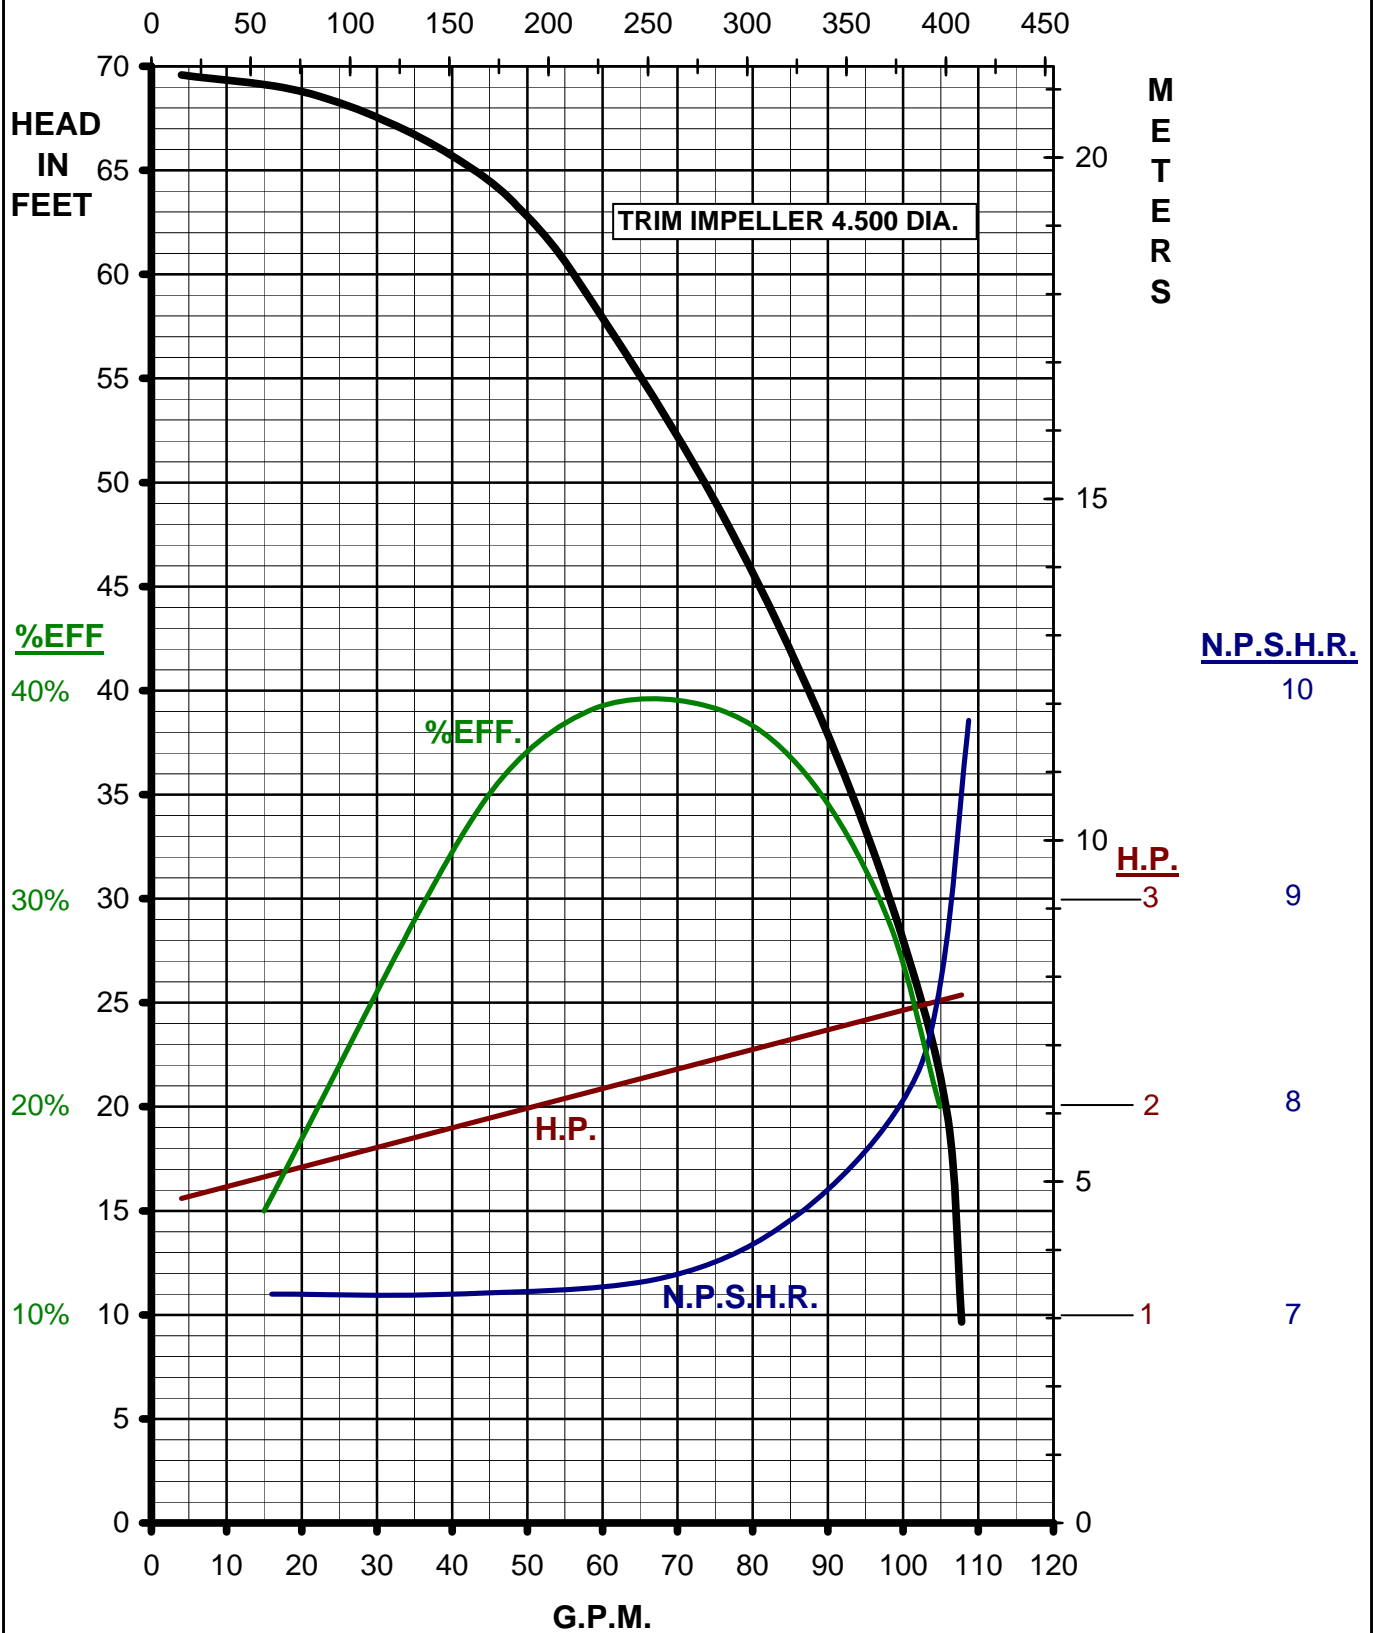

MARCH PUMPS

TE-8C-MD, TE-8K-MD 3PH 60HZ TRIM CURVES

MARCH PUMPS

TE-8C-MD, TE-8K-MD

FULL SIZE IMPELLER 5.187 DIA.
3PH 60HZ

MARCH
PUMPS

TE-8C-MD, TE-8K-MD
TRIM IMPELLER 5.062 DIA.
3PH 60HZ

MARCH
PUMPS

TE-8C-MD, TE-8K-MD
TRIM IMPELLER 4.875 DIA.
3PH 60HZ

MARCH
PUMPS

TE-8C-MD, TE-8K-MD
TRIM IMPELLER 4.687 DIA.
3PH 60HZ

MARCH PUMPS

TE-8C-MD, TE-8K-MD TRIM IMPELLER 4.500 DIA. 3PH 60HZ

L.P.M.

MARCH
PUMPS

TE-8C-MD, TE-8K-MD
TRIM IMPELLER 4.250 DIA.
3PH 60HZ

MARCH PUMPS

TE-8C-MD, TE-8K-MD
TRIM IMPELLER 4.000 DIA.
3PH 60HZ

MARCH PUMPS

TE-8C-MD, TE-8K-MD
TRIM IMPELLER 3.750 DIA.
3PH 60HZ

MARCH
PUMPS

TE-8C-MD, TE-8K-MD
TRIM IMPELLER 3.375 DIA.
3PH 60HZ