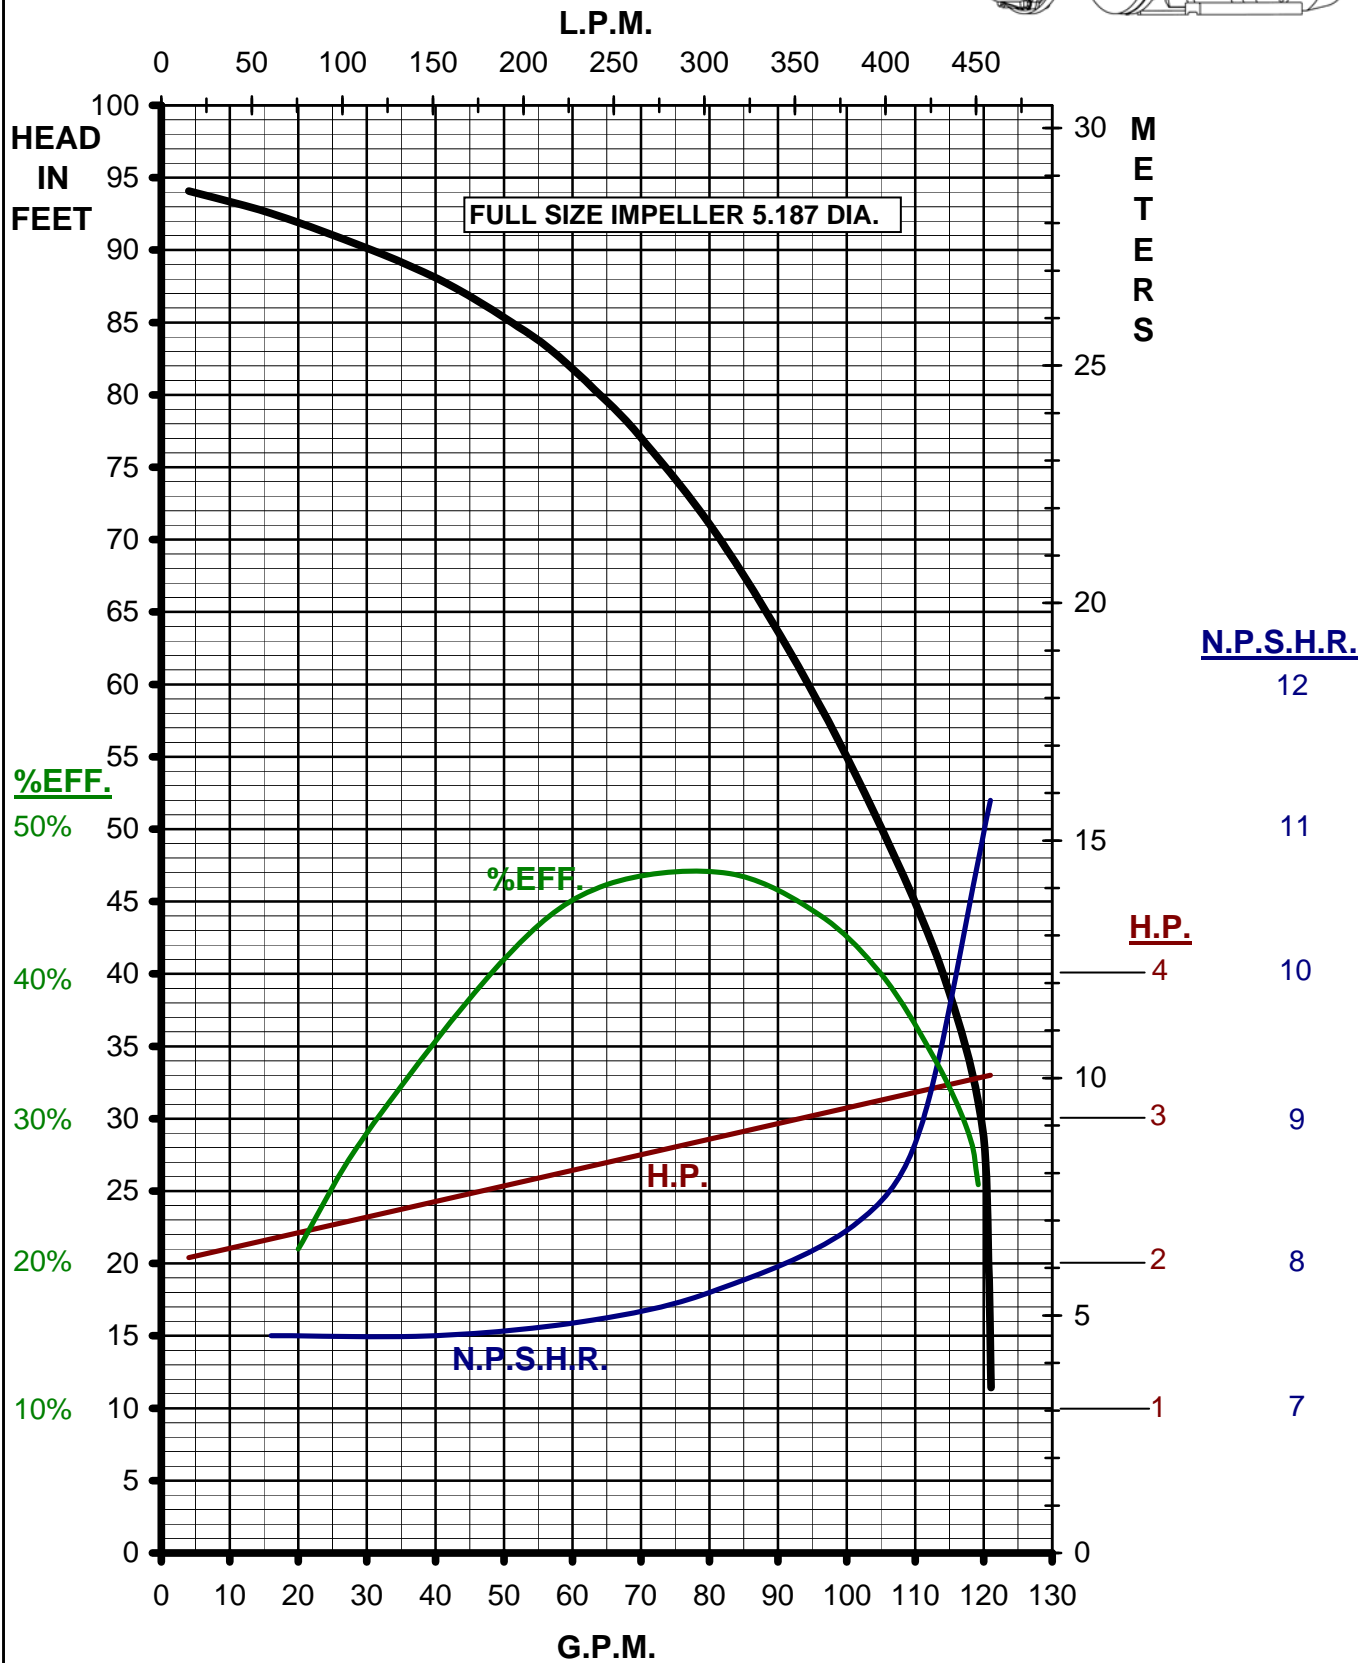

MARCH PUMPS

TE-8C-MD, TE-8K-MD 3PH 60HZ TRIM CURVES

MARCH PUMPS

TE-8C-MD, TE-8K-MD

FULL SIZE IMPELLER 5.187 DIA.
3PH 60HZ

MARCH
PUMPS

TE-8C-MD, TE-8K-MD
TRIM IMPELLER 5.062 DIA.
3PH 60HZ

MARCH
PUMPS

TE-8C-MD, TE-8K-MD
TRIM IMPELLER 4.875 DIA.
3PH 60HZ

MARCH
PUMPS

TE-8C-MD, TE-8K-MD
TRIM IMPELLER 4.687 DIA.
3PH 60HZ

MARCH PUMPS

TE-8C-MD, TE-8K-MD TRIM IMPELLER 4.500 DIA. 3PH 60HZ

L.P.M.

MARCH
PUMPS

TE-8C-MD, TE-8K-MD
TRIM IMPELLER 4.250 DIA.
3PH 60HZ

MARCH PUMPS

TE-8C-MD, TE-8K-MD
TRIM IMPELLER 4.000 DIA.
3PH 60HZ

MARCH PUMPS

TE-8C-MD, TE-8K-MD
TRIM IMPELLER 3.750 DIA.
3PH 60HZ

MARCH
PUMPS

TE-8C-MD, TE-8K-MD
TRIM IMPELLER 3.375 DIA.
3PH 60HZ