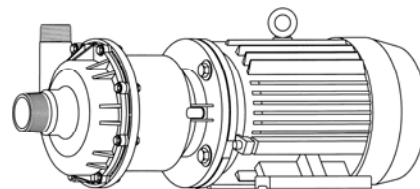

MARCH PUMPS

TE-8C-MD, TE-8K-MD 3PH 60HZ TRIM CURVES

MARCH PUMPS

TE-8C-MD, TE-8K-MD

FULL SIZE IMPELLER 5.187 DIA.
3PH 60HZ

MARCH
PUMPS

TE-8C-MD, TE-8K-MD
TRIM IMPELLER 5.062 DIA.
3PH 60HZ

MARCH
PUMPS

TE-8C-MD, TE-8K-MD
TRIM IMPELLER 4.875 DIA.
3PH 60HZ

MARCH
PUMPS

TE-8C-MD, TE-8K-MD
TRIM IMPELLER 4.687 DIA.
3PH 60HZ

MARCH PUMPS

TE-8C-MD, TE-8K-MD TRIM IMPELLER 4.500 DIA. 3PH 60HZ

L.P.M.

MARCH
PUMPS

TE-8C-MD, TE-8K-MD
TRIM IMPELLER 4.250 DIA.
3PH 60HZ

MARCH PUMPS

TE-8C-MD, TE-8K-MD
TRIM IMPELLER 4.000 DIA.
3PH 60HZ

MARCH PUMPS

TE-8C-MD, TE-8K-MD
TRIM IMPELLER 3.750 DIA.
3PH 60HZ

MARCH
PUMPS

TE-8C-MD, TE-8K-MD
TRIM IMPELLER 3.375 DIA.
3PH 60HZ