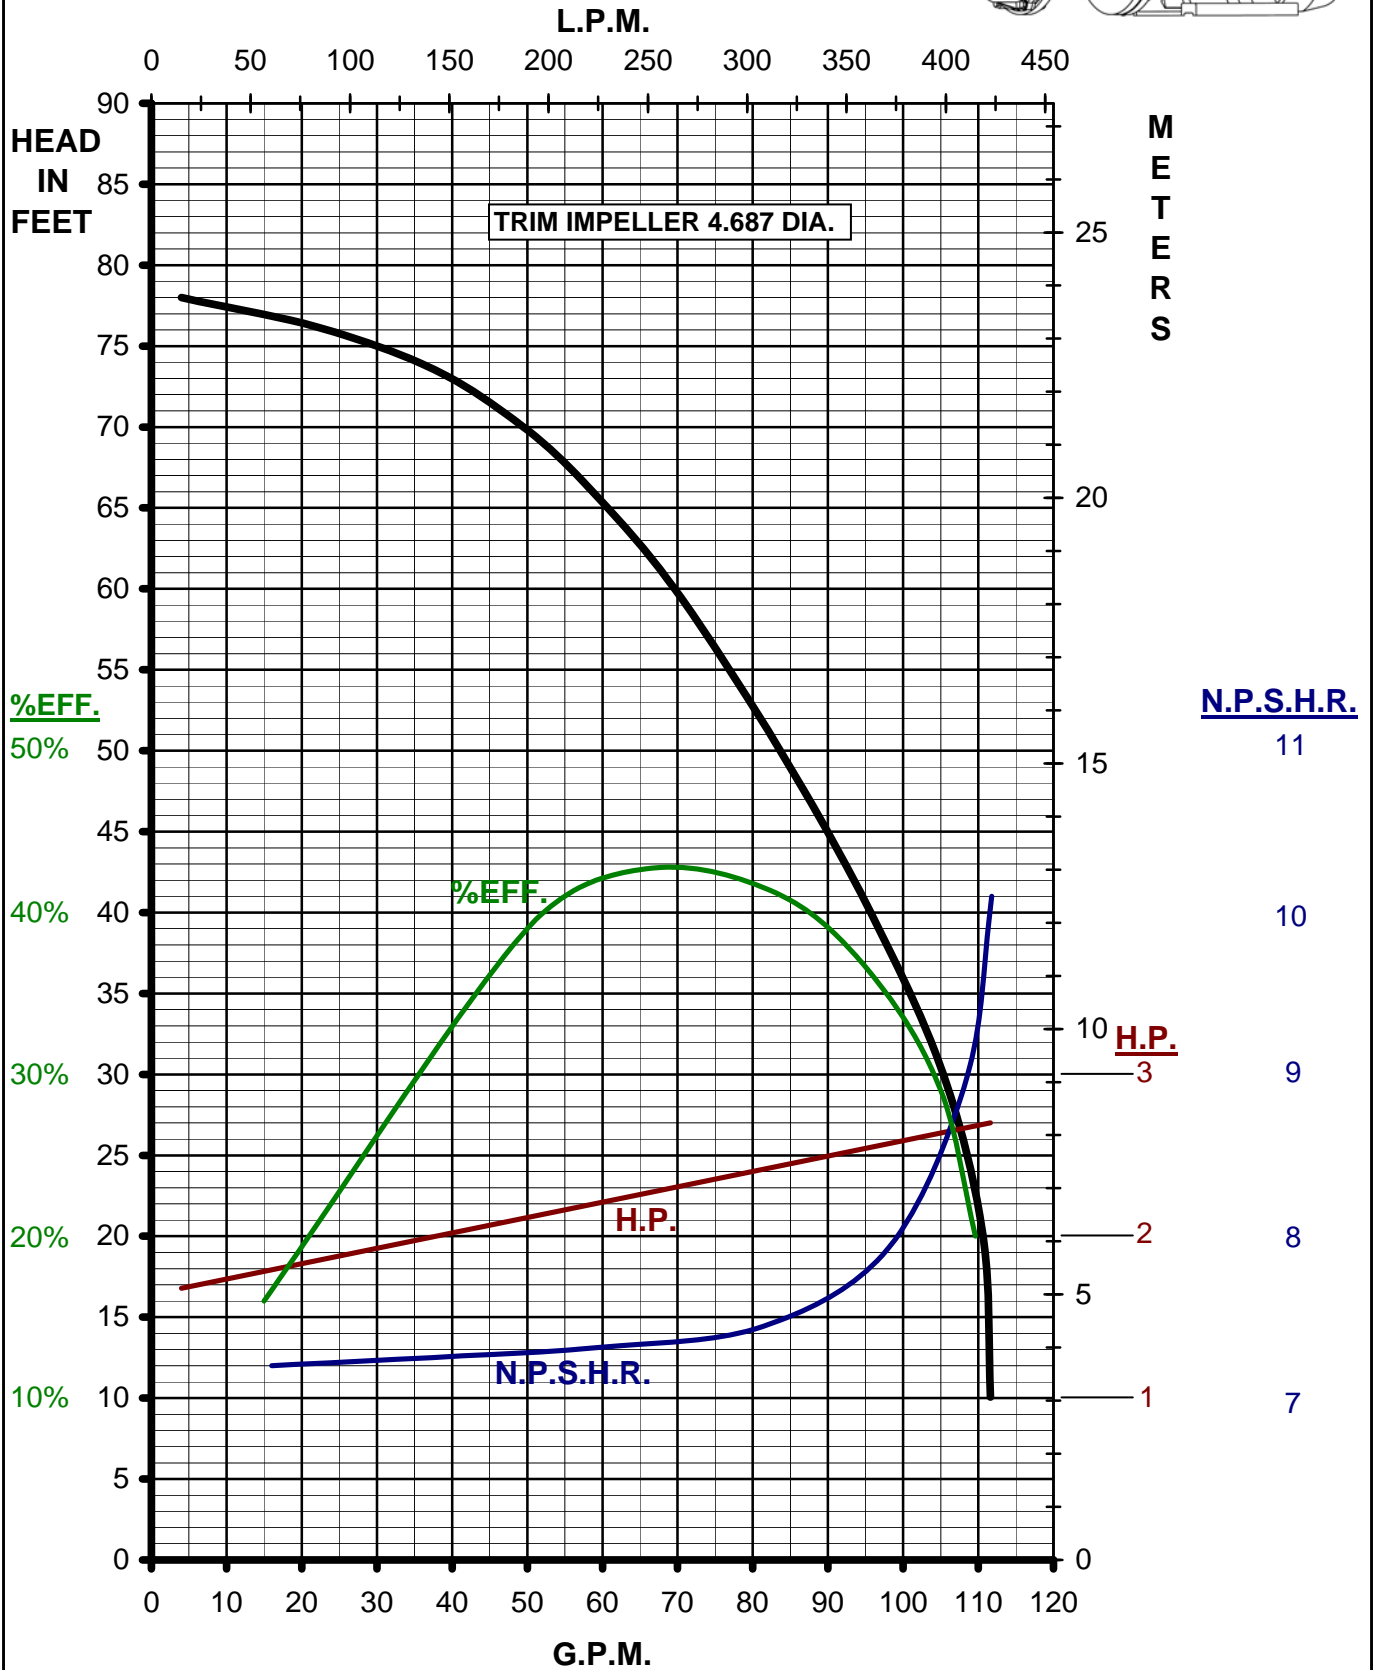

MARCH PUMPS

TE-8C-MD, TE-8K-MD 3PH 60HZ TRIM CURVES

MARCH PUMPS

TE-8C-MD, TE-8K-MD

FULL SIZE IMPELLER 5.187 DIA.
3PH 60HZ

MARCH
PUMPS

TE-8C-MD, TE-8K-MD
TRIM IMPELLER 5.062 DIA.
3PH 60HZ

MARCH
PUMPS

TE-8C-MD, TE-8K-MD
TRIM IMPELLER 4.875 DIA.
3PH 60HZ

MARCH
PUMPS

TE-8C-MD, TE-8K-MD
TRIM IMPELLER 4.687 DIA.
3PH 60HZ

MARCH PUMPS

TE-8C-MD, TE-8K-MD TRIM IMPELLER 4.500 DIA. 3PH 60HZ

L.P.M.

MARCH
PUMPS

TE-8C-MD, TE-8K-MD
TRIM IMPELLER 4.250 DIA.
3PH 60HZ

MARCH PUMPS

TE-8C-MD, TE-8K-MD
TRIM IMPELLER 4.000 DIA.
3PH 60HZ

MARCH PUMPS

TE-8C-MD, TE-8K-MD
TRIM IMPELLER 3.750 DIA.
3PH 60HZ

MARCH
PUMPS

TE-8C-MD, TE-8K-MD
TRIM IMPELLER 3.375 DIA.
3PH 60HZ