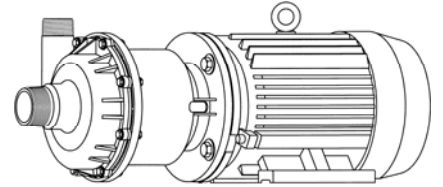

TE-8C-MD, TE-8K-MD
TRIM IMPELLER 4.875 DIA.
3PH 60HZ

MARCH
PUMPS

TE-8C-MD, TE-8K-MD
TRIM IMPELLER 4.687 DIA.
3PH 60HZ

MARCH PUMPS

TE-8C-MD, TE-8K-MD TRIM IMPELLER 4.500 DIA. 3PH 60HZ

L.P.M.

MARCH
PUMPS

TE-8C-MD, TE-8K-MD
TRIM IMPELLER 4.250 DIA.
3PH 60HZ

MARCH PUMPS

TE-8C-MD, TE-8K-MD
TRIM IMPELLER 4.000 DIA.
3PH 60HZ

MARCH PUMPS

TE-8C-MD, TE-8K-MD
TRIM IMPELLER 3.750 DIA.
3PH 60HZ

MARCH
PUMPS

TE-8C-MD, TE-8K-MD
TRIM IMPELLER 3.375 DIA.
3PH 60HZ