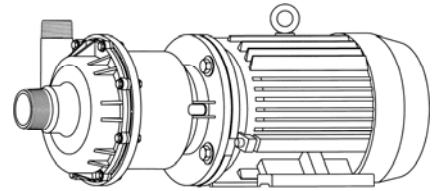

MARCH PUMPS

TE-8C-MD, TE-8K-MD 3PH 60HZ TRIM CURVES

MARCH PUMPS

TE-8C-MD, TE-8K-MD

FULL SIZE IMPELLER 5.187 DIA.
3PH 60HZ

MARCH
PUMPS

TE-8C-MD, TE-8K-MD
TRIM IMPELLER 5.062 DIA.
3PH 60HZ

MARCH
PUMPS

TE-8C-MD, TE-8K-MD
TRIM IMPELLER 4.875 DIA.
3PH 60HZ

MARCH
PUMPS

TE-8C-MD, TE-8K-MD
TRIM IMPELLER 4.687 DIA.
3PH 60HZ

MARCH PUMPS

TE-8C-MD, TE-8K-MD TRIM IMPELLER 4.500 DIA. 3PH 60HZ

L.P.M.

MARCH
PUMPS

TE-8C-MD, TE-8K-MD
TRIM IMPELLER 4.250 DIA.
3PH 60HZ

MARCH PUMPS

TE-8C-MD, TE-8K-MD
TRIM IMPELLER 4.000 DIA.
3PH 60HZ

MARCH PUMPS

TE-8C-MD, TE-8K-MD
TRIM IMPELLER 3.750 DIA.
3PH 60HZ

MARCH
PUMPS

TE-8C-MD, TE-8K-MD
TRIM IMPELLER 3.375 DIA.
3PH 60HZ