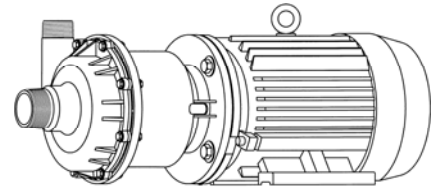

MARCH PUMPS

TE-8C-MD, TE-8K-MD 3PH 60HZ TRIM CURVES

MARCH PUMPS

TE-8C-MD, TE-8K-MD

FULL SIZE IMPELLER 5.187 DIA.
3PH 60HZ

MARCH
PUMPS

TE-8C-MD, TE-8K-MD
TRIM IMPELLER 5.062 DIA.
3PH 60HZ

MARCH
PUMPS

TE-8C-MD, TE-8K-MD
TRIM IMPELLER 4.875 DIA.
3PH 60HZ

MARCH
PUMPS

TE-8C-MD, TE-8K-MD
TRIM IMPELLER 4.687 DIA.
3PH 60HZ

MARCH PUMPS

TE-8C-MD, TE-8K-MD TRIM IMPELLER 4.500 DIA. 3PH 60HZ

L.P.M.

MARCH
PUMPS

TE-8C-MD, TE-8K-MD
TRIM IMPELLER 4.250 DIA.
3PH 60HZ

MARCH PUMPS

TE-8C-MD, TE-8K-MD
TRIM IMPELLER 4.000 DIA.
3PH 60HZ

MARCH PUMPS

TE-8C-MD, TE-8K-MD
TRIM IMPELLER 3.750 DIA.
3PH 60HZ

MARCH
PUMPS

TE-8C-MD, TE-8K-MD
TRIM IMPELLER 3.375 DIA.
3PH 60HZ