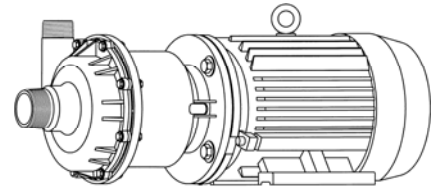

MARCH PUMPS

TE-8C-MD, TE-8K-MD 3PH 60HZ TRIM CURVES

MARCH PUMPS

TE-8C-MD, TE-8K-MD

FULL SIZE IMPELLER 5.187 DIA.
3PH 60HZ

MARCH
PUMPS

TE-8C-MD, TE-8K-MD
TRIM IMPELLER 5.062 DIA.
3PH 60HZ

MARCH
PUMPS

TE-8C-MD, TE-8K-MD
TRIM IMPELLER 4.875 DIA.
3PH 60HZ

MARCH
PUMPS

TE-8C-MD, TE-8K-MD
TRIM IMPELLER 4.687 DIA.
3PH 60HZ

MARCH PUMPS

TE-8C-MD, TE-8K-MD TRIM IMPELLER 4.500 DIA. 3PH 60HZ

L.P.M.

MARCH
PUMPS

TE-8C-MD, TE-8K-MD
TRIM IMPELLER 4.250 DIA.
3PH 60HZ

MARCH PUMPS

TE-8C-MD, TE-8K-MD
TRIM IMPELLER 4.000 DIA.
3PH 60HZ

MARCH PUMPS

TE-8C-MD, TE-8K-MD
TRIM IMPELLER 3.750 DIA.
3PH 60HZ

MARCH
PUMPS

TE-8C-MD, TE-8K-MD
TRIM IMPELLER 3.375 DIA.
3PH 60HZ