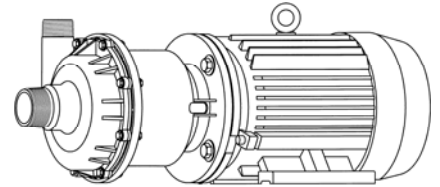

MARCH PUMPS

TE-8C-MD, TE-8K-MD 3PH 60HZ TRIM CURVES

MARCH PUMPS

TE-8C-MD, TE-8K-MD

FULL SIZE IMPELLER 5.187 DIA.
3PH 60HZ

MARCH
PUMPS

TE-8C-MD, TE-8K-MD
TRIM IMPELLER 5.062 DIA.
3PH 60HZ

MARCH
PUMPS

TE-8C-MD, TE-8K-MD
TRIM IMPELLER 4.875 DIA.
3PH 60HZ

MARCH
PUMPS

TE-8C-MD, TE-8K-MD
TRIM IMPELLER 4.687 DIA.
3PH 60HZ

MARCH PUMPS

TE-8C-MD, TE-8K-MD TRIM IMPELLER 4.500 DIA. 3PH 60HZ

L.P.M.

MARCH
PUMPS

TE-8C-MD, TE-8K-MD
TRIM IMPELLER 4.250 DIA.
3PH 60HZ

MARCH PUMPS

TE-8C-MD, TE-8K-MD
TRIM IMPELLER 4.000 DIA.
3PH 60HZ

MARCH PUMPS

TE-8C-MD, TE-8K-MD
TRIM IMPELLER 3.750 DIA.
3PH 60HZ

MARCH
PUMPS

TE-8C-MD, TE-8K-MD
TRIM IMPELLER 3.375 DIA.
3PH 60HZ