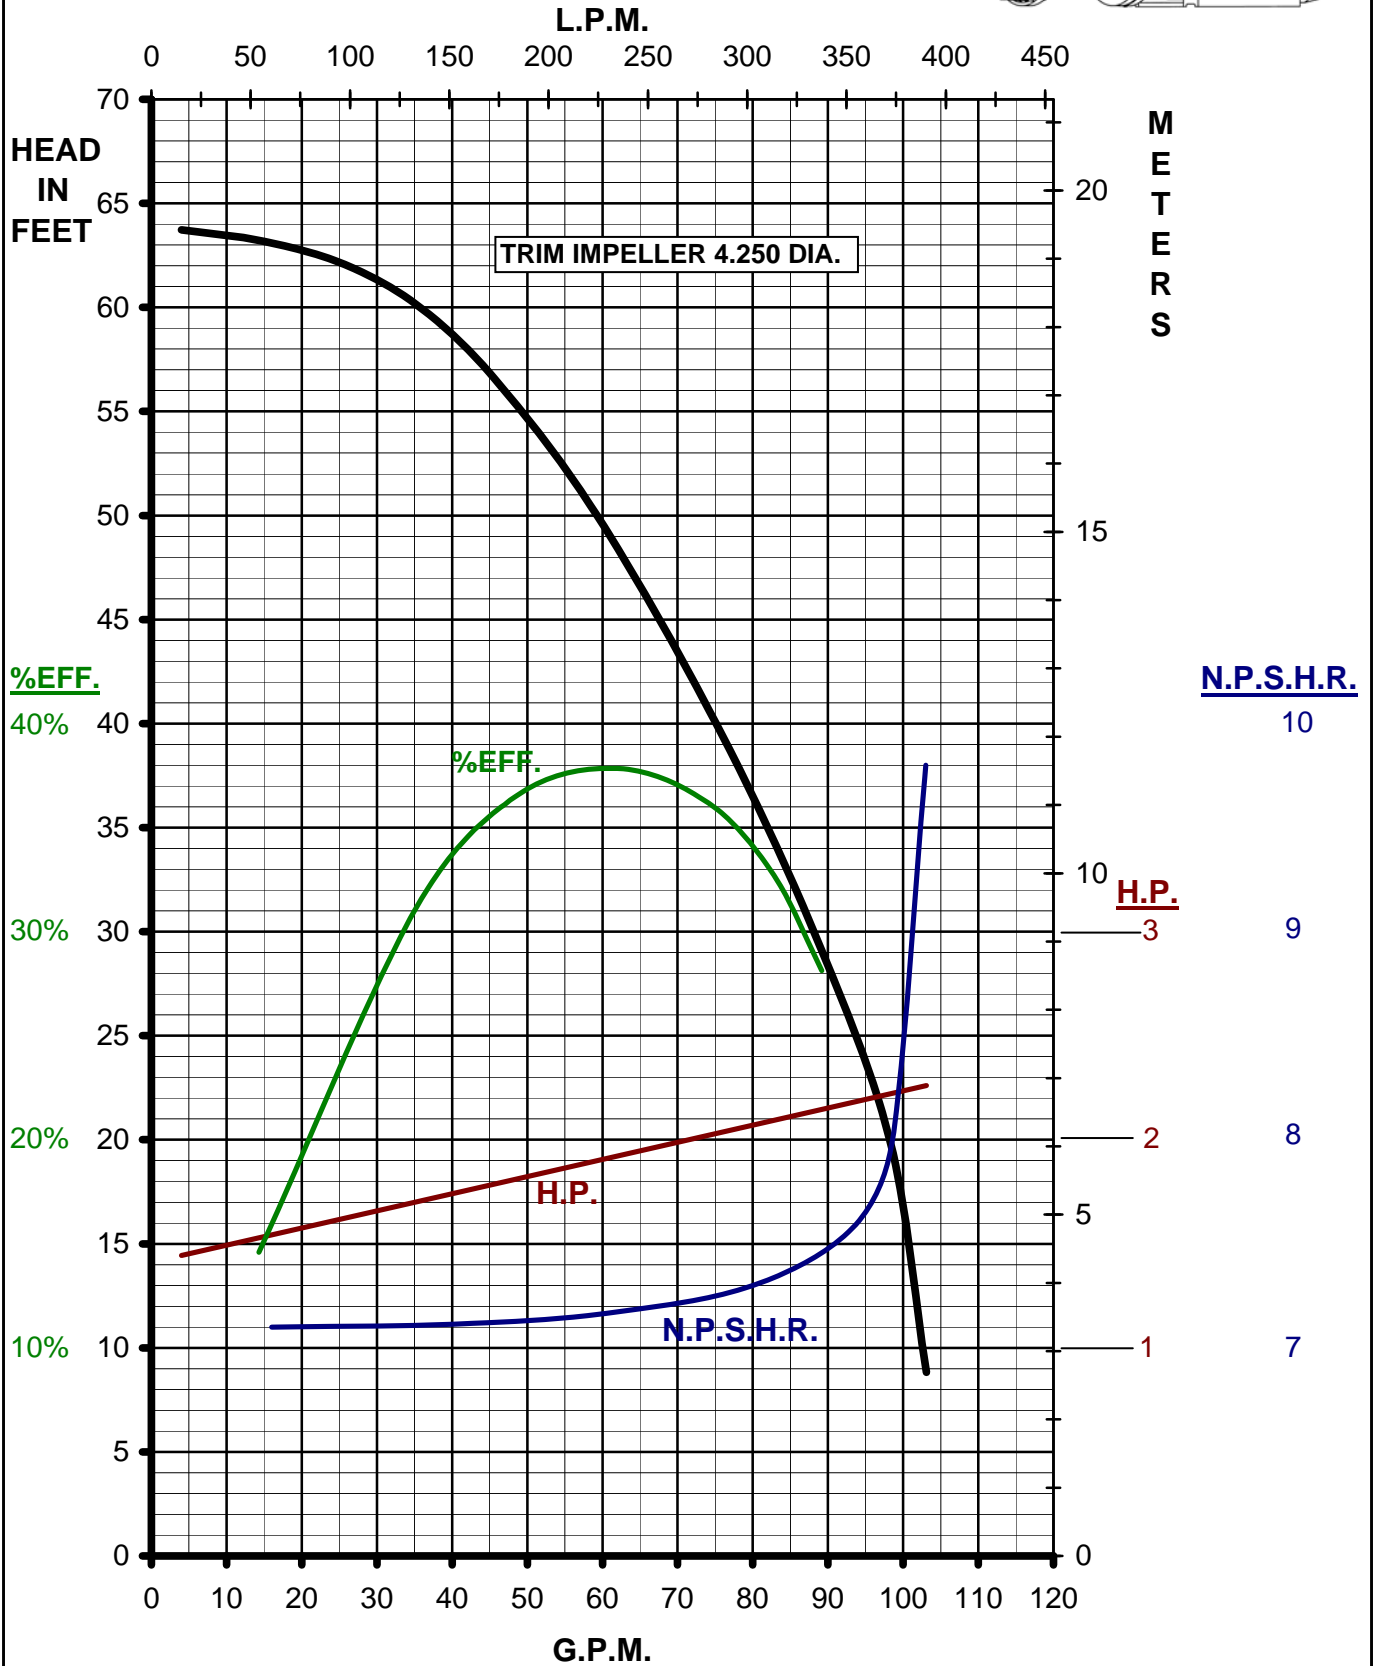

MARCH PUMPS

TE-8C-MD, TE-8K-MD 3PH 60HZ TRIM CURVES

MARCH PUMPS

TE-8C-MD, TE-8K-MD

FULL SIZE IMPELLER 5.187 DIA.
3PH 60HZ

MARCH
PUMPS

TE-8C-MD, TE-8K-MD
TRIM IMPELLER 5.062 DIA.
3PH 60HZ

MARCH
PUMPS

TE-8C-MD, TE-8K-MD
TRIM IMPELLER 4.875 DIA.
3PH 60HZ

MARCH
PUMPS

TE-8C-MD, TE-8K-MD
TRIM IMPELLER 4.687 DIA.
3PH 60HZ

MARCH PUMPS

TE-8C-MD, TE-8K-MD TRIM IMPELLER 4.500 DIA. 3PH 60HZ

L.P.M.

MARCH
PUMPS

TE-8C-MD, TE-8K-MD
TRIM IMPELLER 4.250 DIA.
3PH 60HZ

MARCH PUMPS

TE-8C-MD, TE-8K-MD
TRIM IMPELLER 4.000 DIA.
3PH 60HZ

MARCH PUMPS

TE-8C-MD, TE-8K-MD
TRIM IMPELLER 3.750 DIA.
3PH 60HZ

MARCH
PUMPS

TE-8C-MD, TE-8K-MD
TRIM IMPELLER 3.375 DIA.
3PH 60HZ