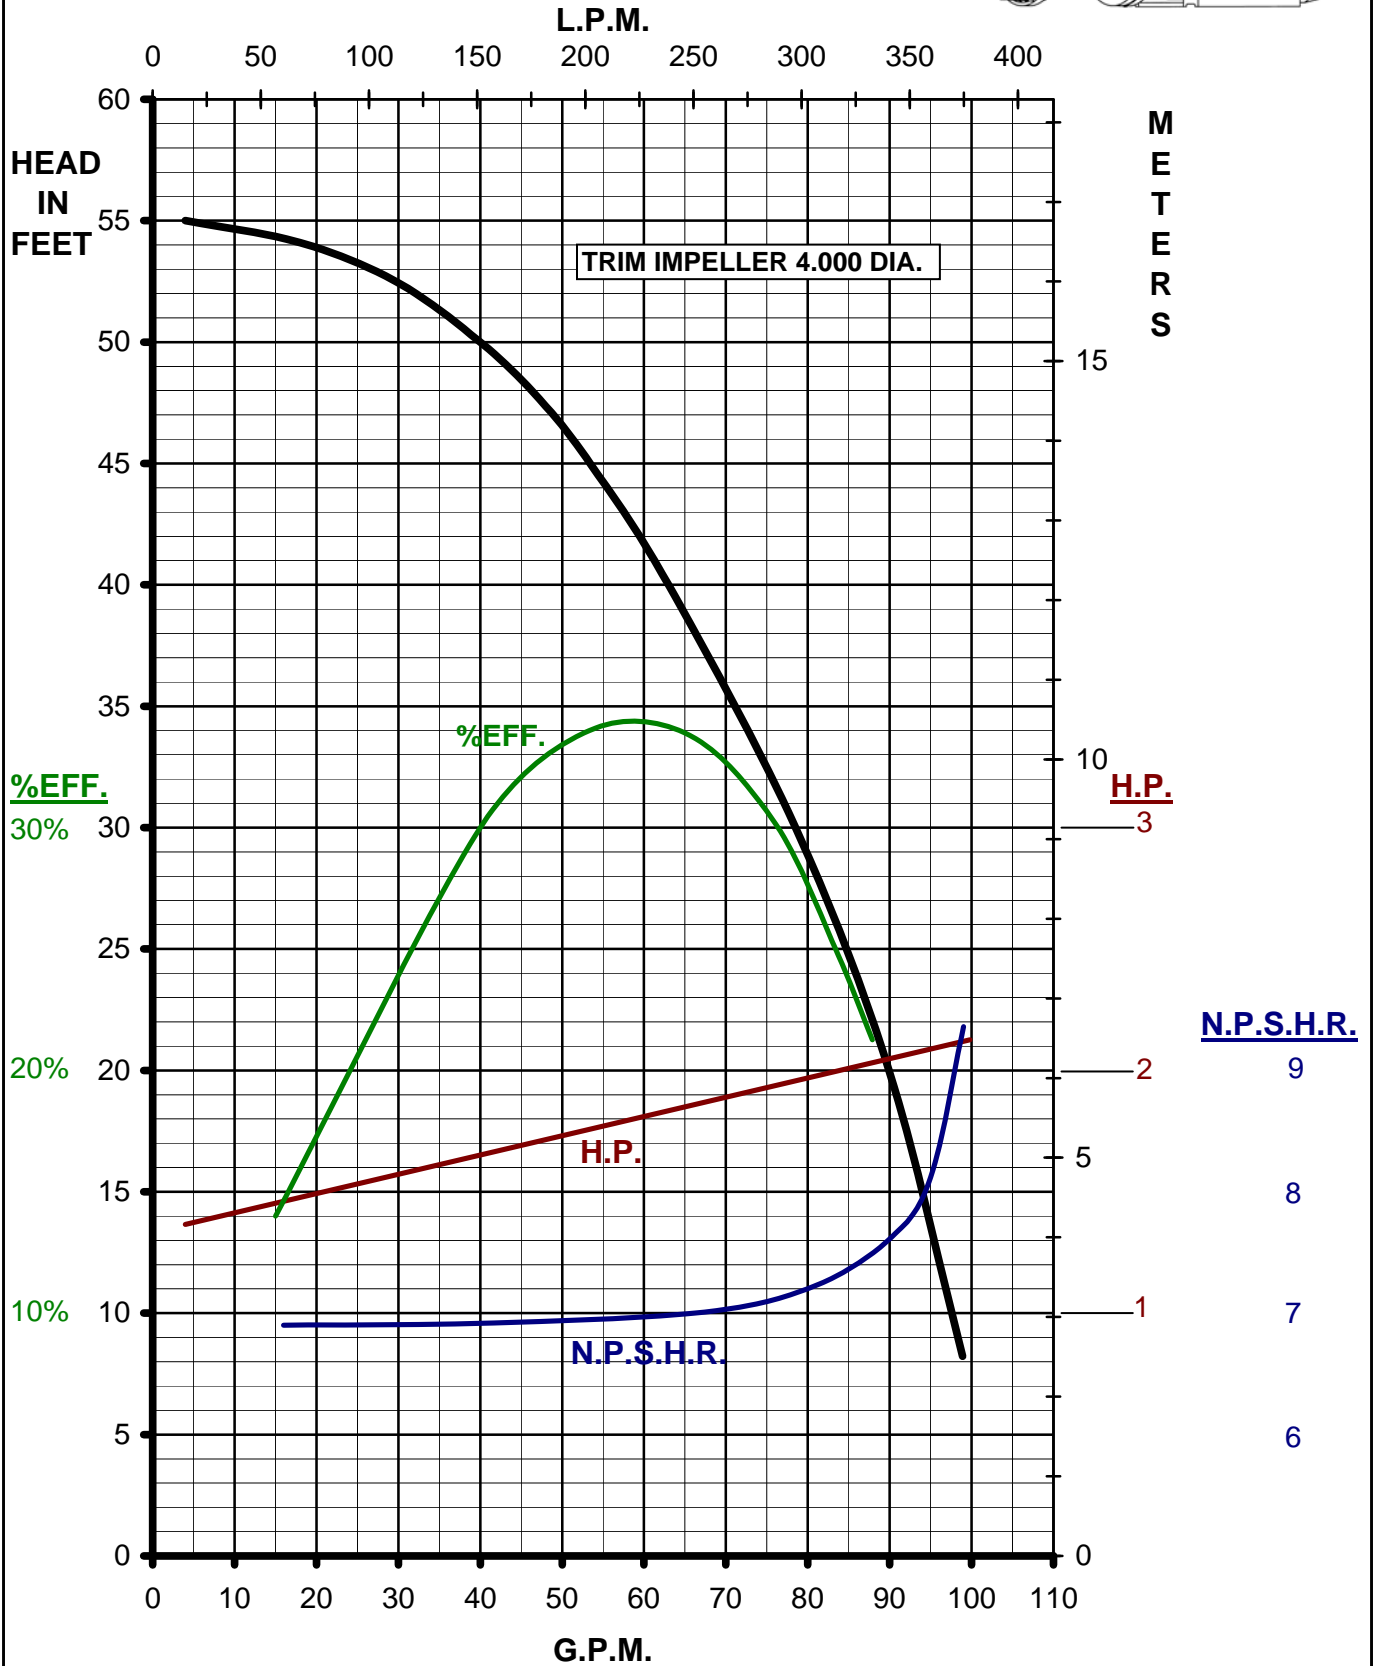

MARCH PUMPS

TE-8C-MD, TE-8K-MD 3PH 60HZ TRIM CURVES

MARCH PUMPS

TE-8C-MD, TE-8K-MD

FULL SIZE IMPELLER 5.187 DIA.
3PH 60HZ

MARCH
PUMPS

TE-8C-MD, TE-8K-MD
TRIM IMPELLER 5.062 DIA.
3PH 60HZ

MARCH
PUMPS

TE-8C-MD, TE-8K-MD
TRIM IMPELLER 4.875 DIA.
3PH 60HZ

MARCH
PUMPS

TE-8C-MD, TE-8K-MD
TRIM IMPELLER 4.687 DIA.
3PH 60HZ

MARCH PUMPS

TE-8C-MD, TE-8K-MD TRIM IMPELLER 4.500 DIA. 3PH 60HZ

L.P.M.

MARCH
PUMPS

TE-8C-MD, TE-8K-MD
TRIM IMPELLER 4.250 DIA.
3PH 60HZ

MARCH PUMPS

TE-8C-MD, TE-8K-MD
TRIM IMPELLER 4.000 DIA.
3PH 60HZ

MARCH PUMPS

TE-8C-MD, TE-8K-MD
TRIM IMPELLER 3.750 DIA.
3PH 60HZ

MARCH
PUMPS

TE-8C-MD, TE-8K-MD
TRIM IMPELLER 3.375 DIA.
3PH 60HZ