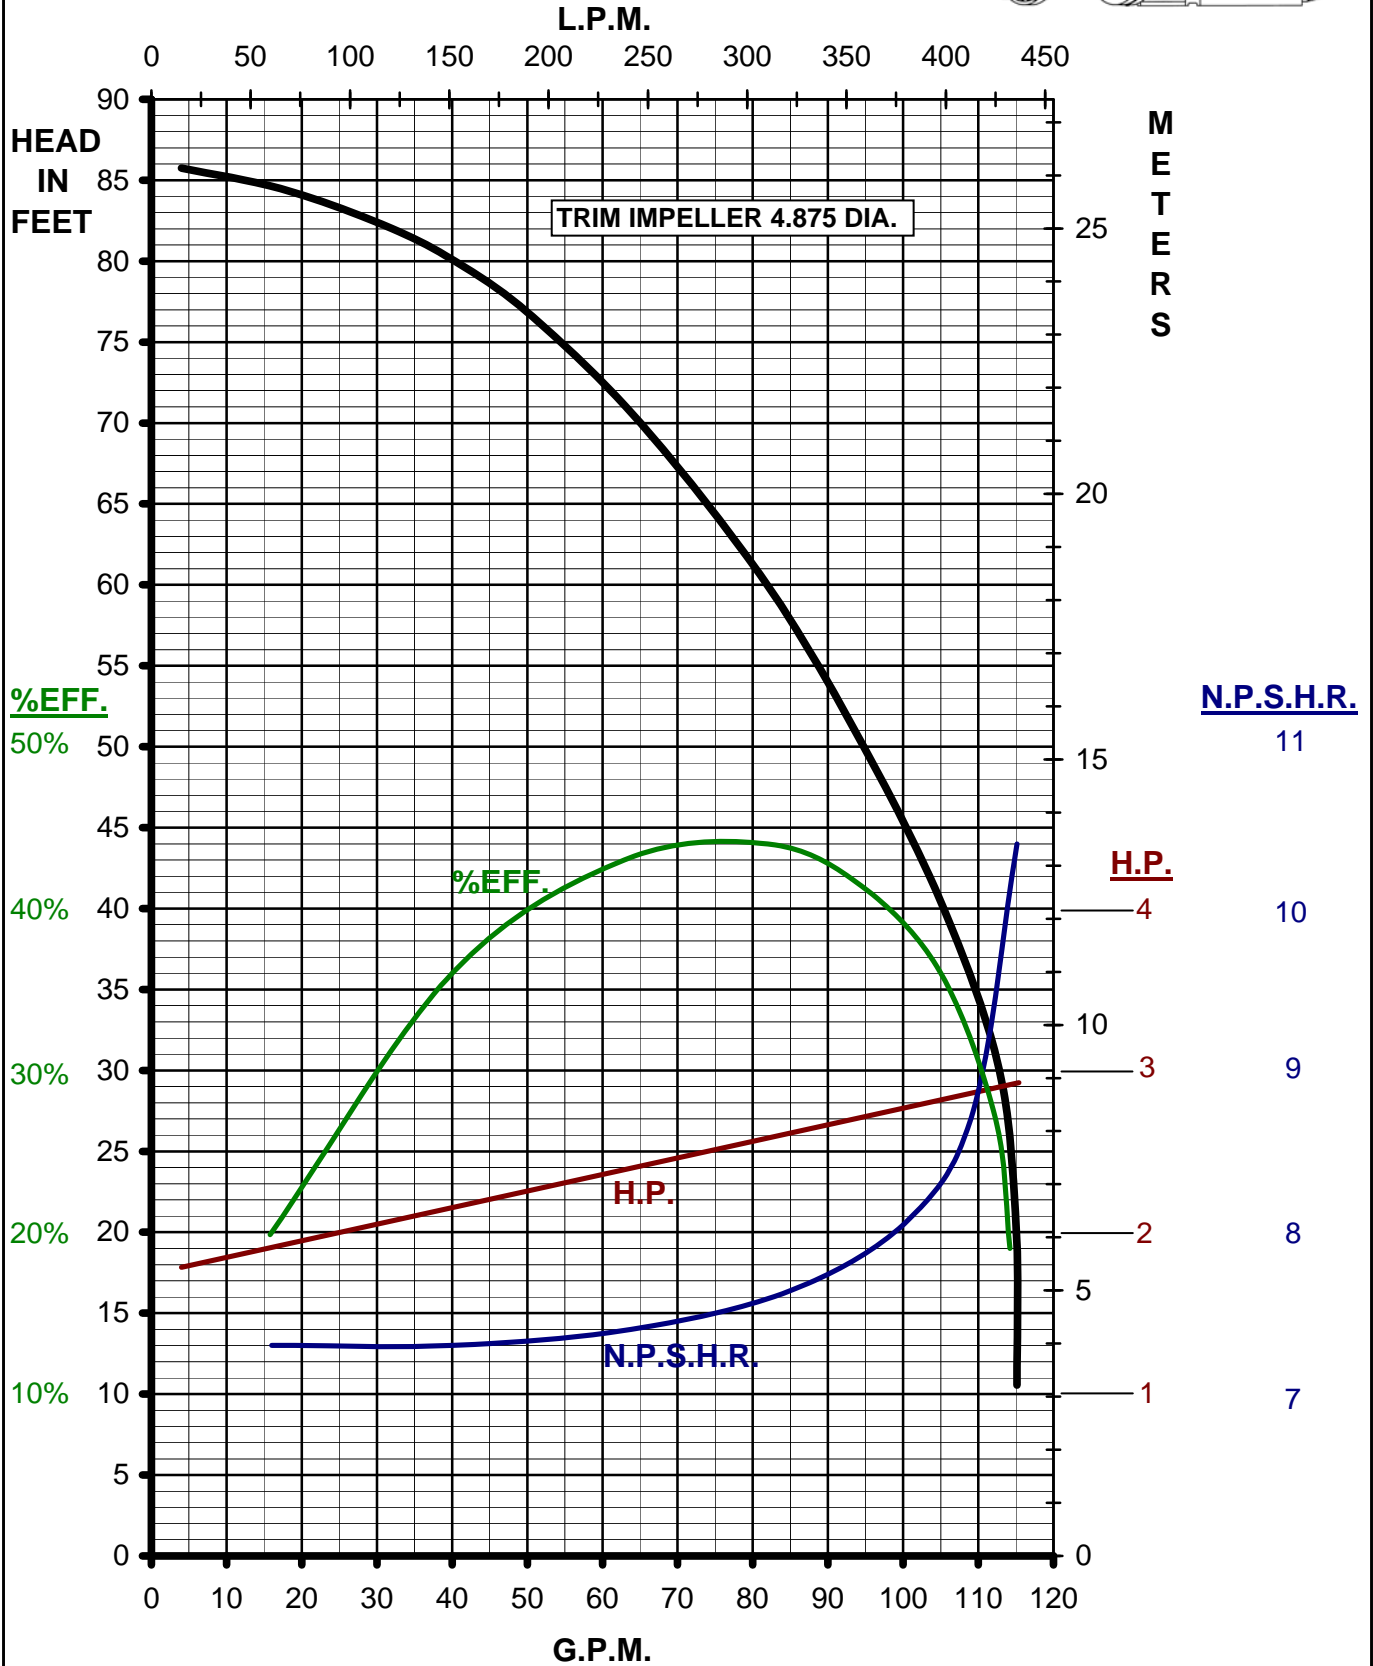

MARCH PUMPS

TE-8C-MD, TE-8K-MD 3PH 60HZ TRIM CURVES

MARCH PUMPS

TE-8C-MD, TE-8K-MD

FULL SIZE IMPELLER 5.187 DIA.
3PH 60HZ

MARCH
PUMPS

TE-8C-MD, TE-8K-MD
TRIM IMPELLER 5.062 DIA.
3PH 60HZ

MARCH
PUMPS

TE-8C-MD, TE-8K-MD
TRIM IMPELLER 4.875 DIA.
3PH 60HZ

MARCH
PUMPS

TE-8C-MD, TE-8K-MD
TRIM IMPELLER 4.687 DIA.
3PH 60HZ

MARCH PUMPS

TE-8C-MD, TE-8K-MD TRIM IMPELLER 4.500 DIA. 3PH 60HZ

L.P.M.

MARCH
PUMPS

TE-8C-MD, TE-8K-MD
TRIM IMPELLER 4.250 DIA.
3PH 60HZ

MARCH PUMPS

TE-8C-MD, TE-8K-MD
TRIM IMPELLER 4.000 DIA.
3PH 60HZ

MARCH PUMPS

TE-8C-MD, TE-8K-MD
TRIM IMPELLER 3.750 DIA.
3PH 60HZ

MARCH
PUMPS

TE-8C-MD, TE-8K-MD
TRIM IMPELLER 3.375 DIA.
3PH 60HZ