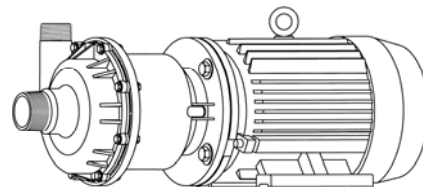

MARCH PUMPS

TE-8C-MD, TE-8K-MD 3PH 60HZ TRIM CURVES

MARCH PUMPS

TE-8C-MD, TE-8K-MD

FULL SIZE IMPELLER 5.187 DIA.
3PH 60HZ

MARCH
PUMPS

TE-8C-MD, TE-8K-MD
TRIM IMPELLER 5.062 DIA.
3PH 60HZ

MARCH
PUMPS

TE-8C-MD, TE-8K-MD
TRIM IMPELLER 4.875 DIA.
3PH 60HZ

MARCH
PUMPS

TE-8C-MD, TE-8K-MD
TRIM IMPELLER 4.687 DIA.
3PH 60HZ

MARCH PUMPS

TE-8C-MD, TE-8K-MD TRIM IMPELLER 4.500 DIA. 3PH 60HZ

L.P.M.

MARCH
PUMPS

TE-8C-MD, TE-8K-MD
TRIM IMPELLER 4.250 DIA.
3PH 60HZ

MARCH PUMPS

TE-8C-MD, TE-8K-MD
TRIM IMPELLER 4.000 DIA.
3PH 60HZ

MARCH PUMPS

TE-8C-MD, TE-8K-MD
TRIM IMPELLER 3.750 DIA.
3PH 60HZ

MARCH
PUMPS

TE-8C-MD, TE-8K-MD
TRIM IMPELLER 3.375 DIA.
3PH 60HZ