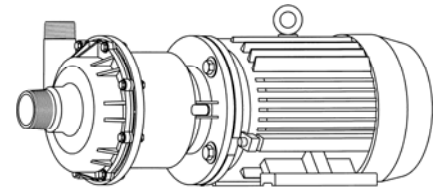

MARCH PUMPS

TE-8C-MD, TE-8K-MD 3PH 60HZ TRIM CURVES

MARCH PUMPS

TE-8C-MD, TE-8K-MD

FULL SIZE IMPELLER 5.187 DIA.
3PH 60HZ

MARCH
PUMPS

TE-8C-MD, TE-8K-MD
TRIM IMPELLER 5.062 DIA.
3PH 60HZ

MARCH
PUMPS

TE-8C-MD, TE-8K-MD
TRIM IMPELLER 4.875 DIA.
3PH 60HZ

MARCH
PUMPS

TE-8C-MD, TE-8K-MD
TRIM IMPELLER 4.687 DIA.
3PH 60HZ

MARCH PUMPS

TE-8C-MD, TE-8K-MD TRIM IMPELLER 4.500 DIA. 3PH 60HZ

L.P.M.

MARCH
PUMPS

TE-8C-MD, TE-8K-MD
TRIM IMPELLER 4.250 DIA.
3PH 60HZ

MARCH PUMPS

TE-8C-MD, TE-8K-MD
TRIM IMPELLER 4.000 DIA.
3PH 60HZ

MARCH PUMPS

TE-8C-MD, TE-8K-MD
TRIM IMPELLER 3.750 DIA.
3PH 60HZ

MARCH
PUMPS

TE-8C-MD, TE-8K-MD
TRIM IMPELLER 3.375 DIA.
3PH 60HZ