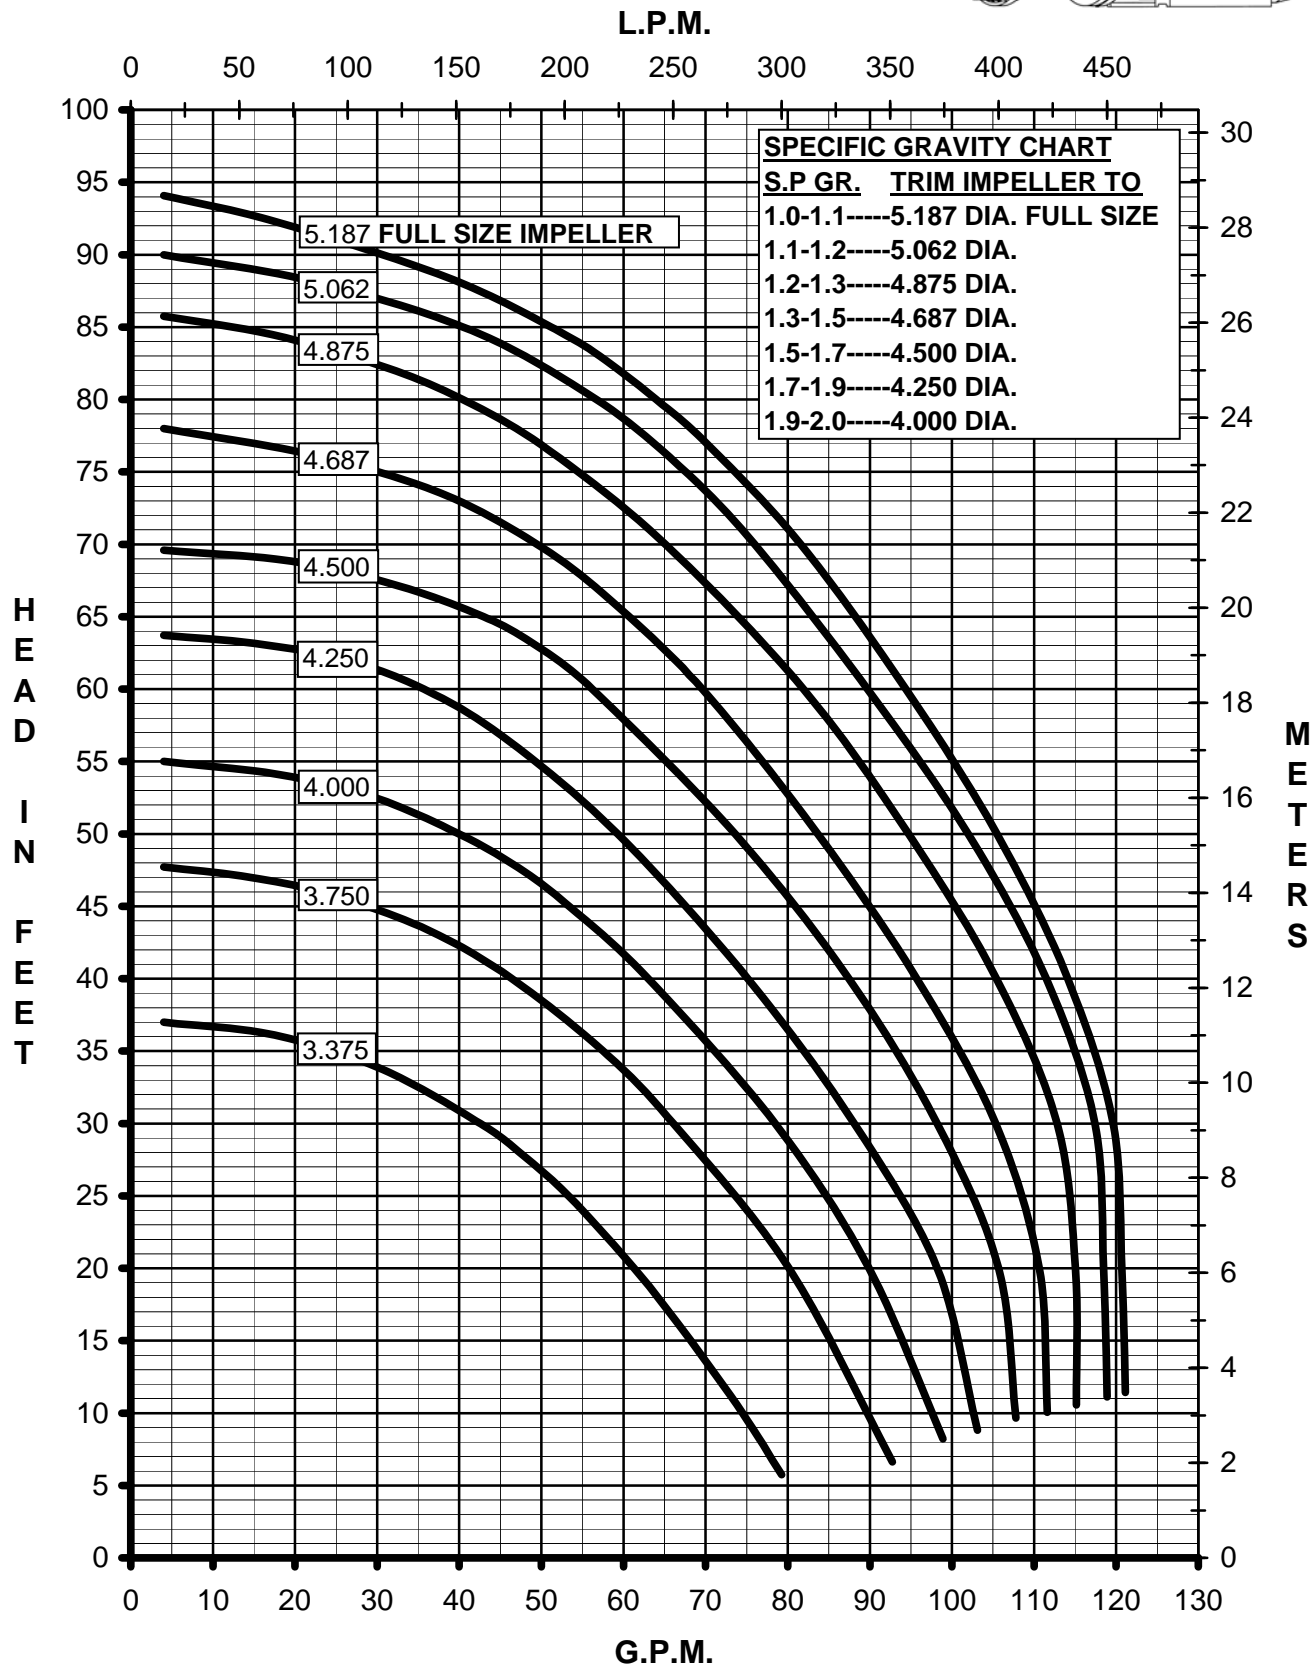

MARCH PUMPS

TE-8C-MD, TE-8K-MD 3PH 60HZ TRIM CURVES

MARCH PUMPS

TE-8C-MD, TE-8K-MD

FULL SIZE IMPELLER 5.187 DIA.
3PH 60HZ

MARCH
PUMPS

TE-8C-MD, TE-8K-MD
TRIM IMPELLER 5.062 DIA.
3PH 60HZ

MARCH
PUMPS

TE-8C-MD, TE-8K-MD
TRIM IMPELLER 4.875 DIA.
3PH 60HZ

MARCH
PUMPS

TE-8C-MD, TE-8K-MD
TRIM IMPELLER 4.687 DIA.
3PH 60HZ

MARCH PUMPS

TE-8C-MD, TE-8K-MD TRIM IMPELLER 4.500 DIA. 3PH 60HZ

L.P.M.

MARCH
PUMPS

TE-8C-MD, TE-8K-MD
TRIM IMPELLER 4.250 DIA.
3PH 60HZ

MARCH PUMPS

TE-8C-MD, TE-8K-MD
TRIM IMPELLER 4.000 DIA.
3PH 60HZ

MARCH PUMPS

TE-8C-MD, TE-8K-MD
TRIM IMPELLER 3.750 DIA.
3PH 60HZ

MARCH
PUMPS

TE-8C-MD, TE-8K-MD
TRIM IMPELLER 3.375 DIA.
3PH 60HZ