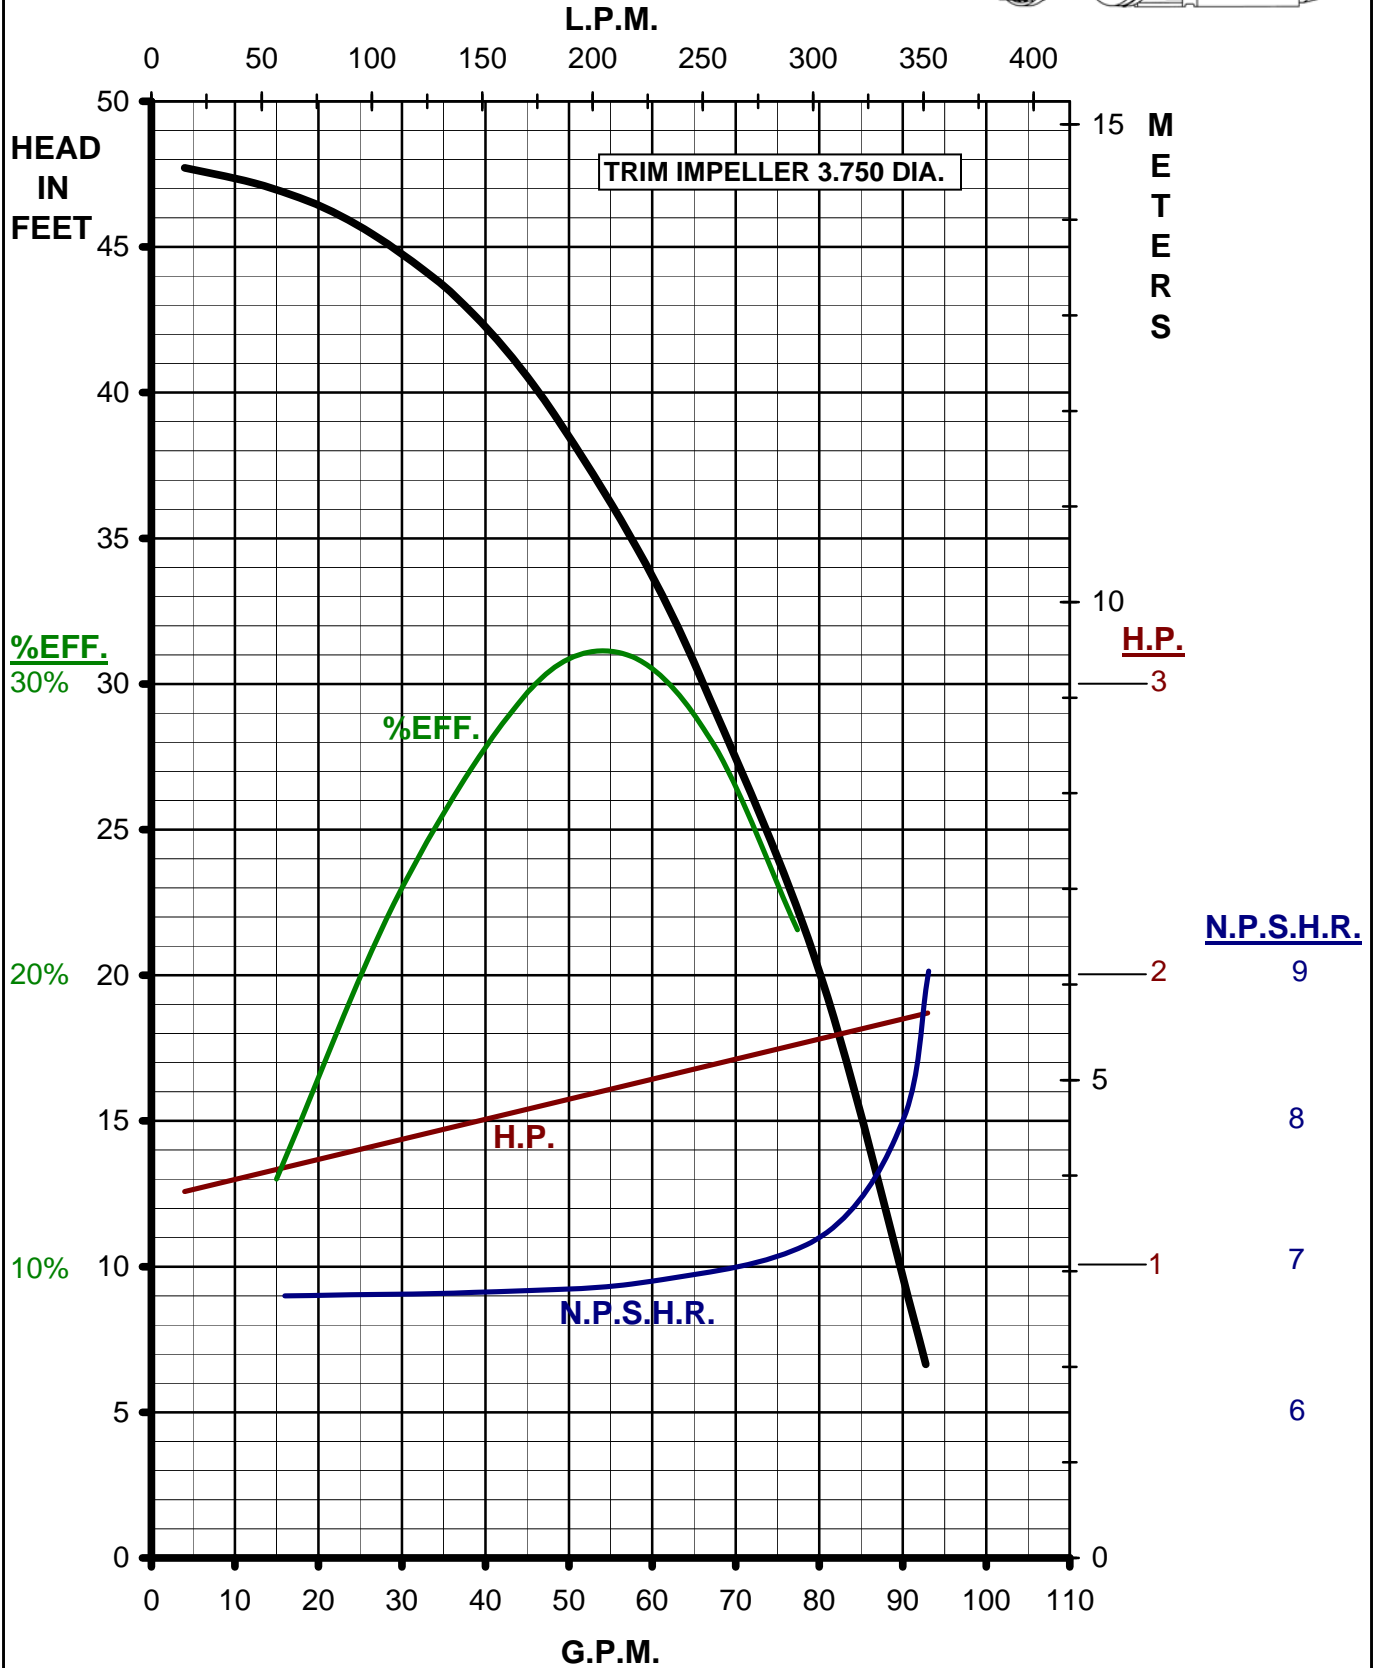

MARCH PUMPS

TE-8C-MD, TE-8K-MD 3PH 60HZ TRIM CURVES

MARCH PUMPS

TE-8C-MD, TE-8K-MD

FULL SIZE IMPELLER 5.187 DIA.
3PH 60HZ

MARCH
PUMPS

TE-8C-MD, TE-8K-MD
TRIM IMPELLER 5.062 DIA.
3PH 60HZ

MARCH
PUMPS

TE-8C-MD, TE-8K-MD
TRIM IMPELLER 4.875 DIA.
3PH 60HZ

MARCH
PUMPS

TE-8C-MD, TE-8K-MD
TRIM IMPELLER 4.687 DIA.
3PH 60HZ

MARCH PUMPS

TE-8C-MD, TE-8K-MD TRIM IMPELLER 4.500 DIA. 3PH 60HZ

L.P.M.

MARCH
PUMPS

TE-8C-MD, TE-8K-MD
TRIM IMPELLER 4.250 DIA.
3PH 60HZ

MARCH PUMPS

TE-8C-MD, TE-8K-MD
TRIM IMPELLER 4.000 DIA.
3PH 60HZ

MARCH PUMPS

TE-8C-MD, TE-8K-MD
TRIM IMPELLER 3.750 DIA.
3PH 60HZ

MARCH
PUMPS

TE-8C-MD, TE-8K-MD
TRIM IMPELLER 3.375 DIA.
3PH 60HZ