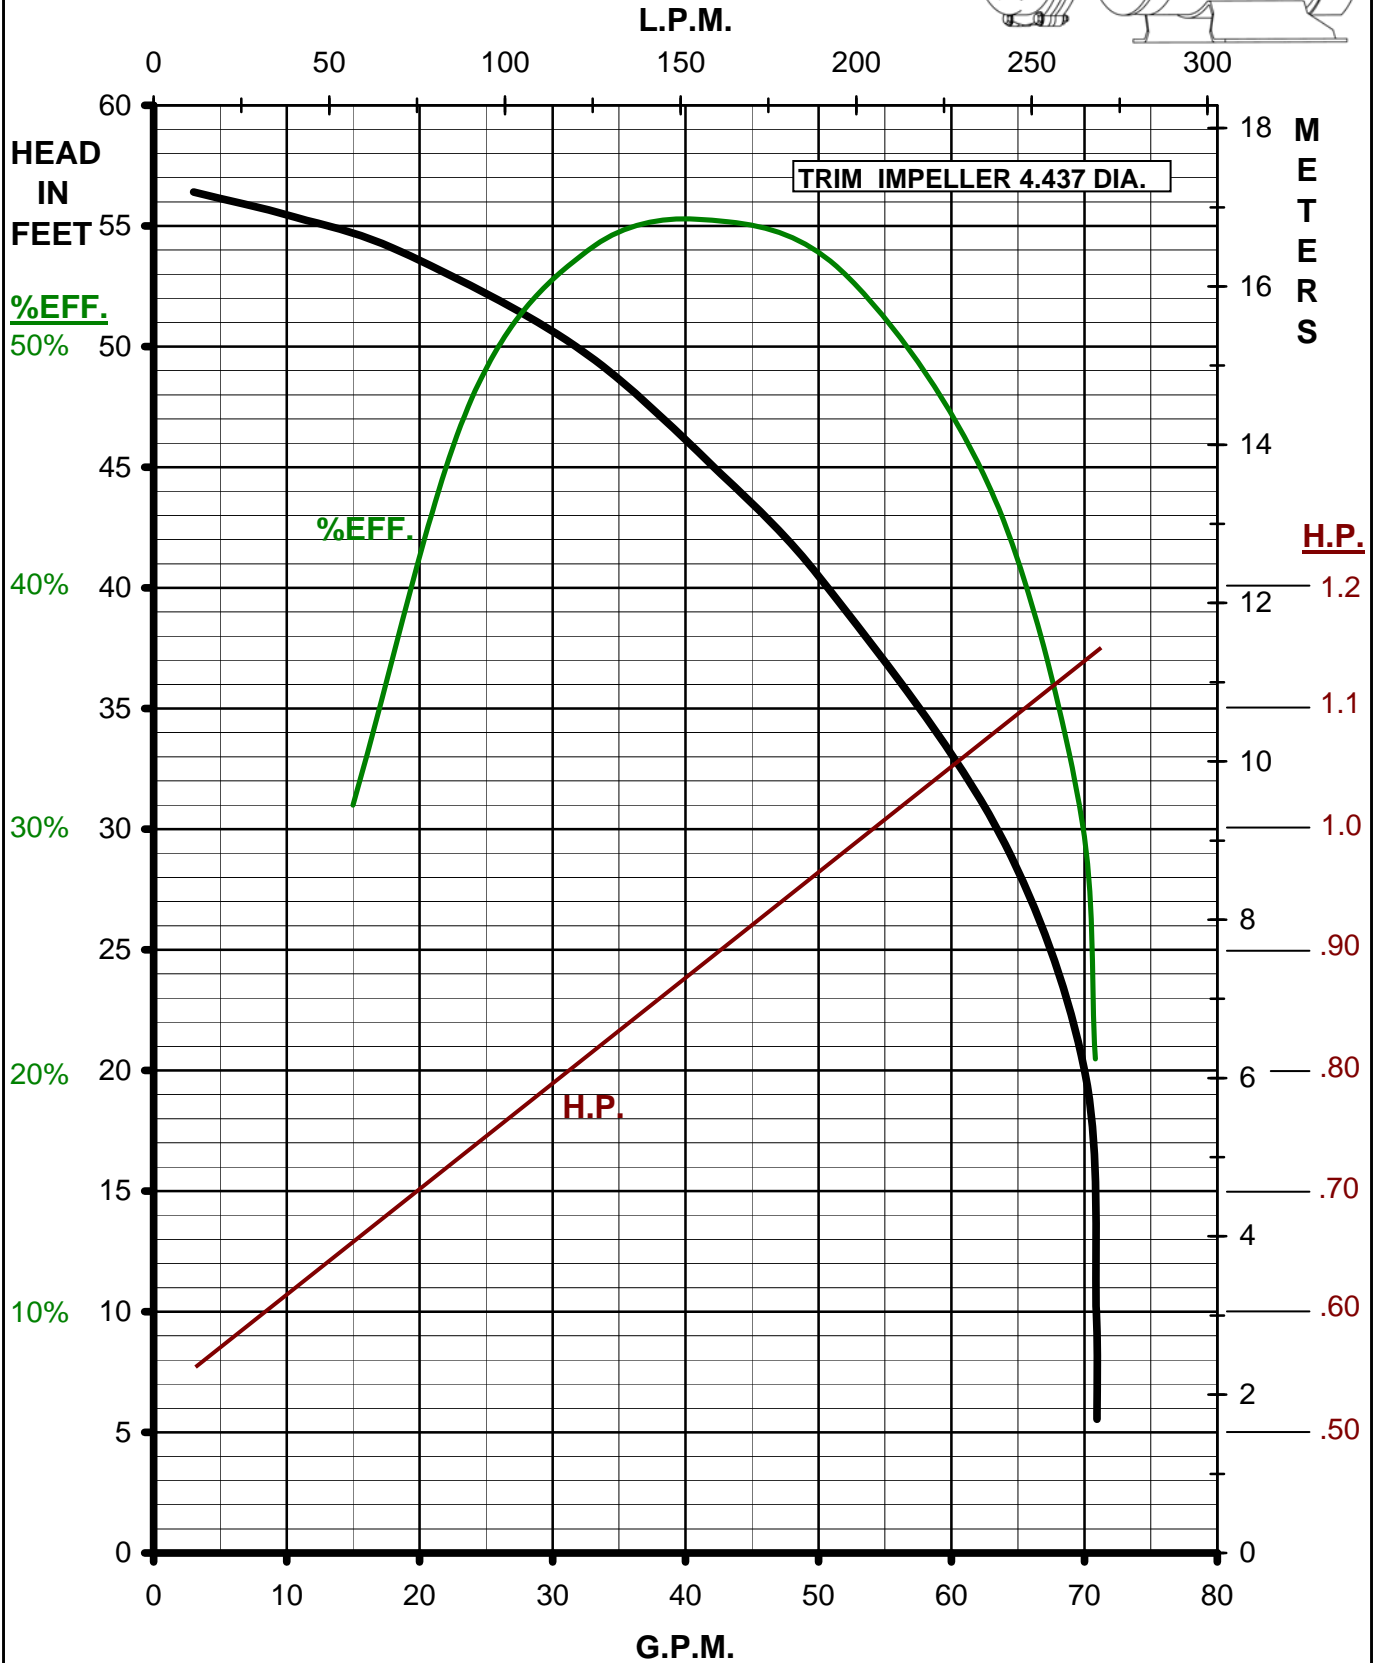

MARCH PUMPS

TE-7.5K-MD, TE-7.5P-MD 3PH 50HZ TRIM CURVES

MARCH
PUMPS

TE-7.5K-MD, TE-7.5P-MD
FULL SIZE IMPELLER 4.687 DIA.
3PH 50HZ

MARCH
PUMPS

TE-7.5K-MD, TE-7.5P-MD
TRIM IMPELLER 4.437 DIA.
3PH 50HZ

MARCH PUMPS

TE-7.5K-MD, TE-7.5P-MD
TRIM IMPELLER 4.187 DIA.
3PH 50HZ

MARCH PUMPS

TE-7.5K-MD, TE-7.5P-MD
TRIM IMPELLER 3.937 DIA.
3PH 50HZ

MARCH
PUMPS

TE-7.5K-MD, TE-7.5P-MD
TRIM IMPELLER 3.687 DIA.
3PH 50HZ

MARCH
PUMPS

TE-7.5K-MD, TE-7.5P-MD
TRIM IMPELLER 3.437 DIA.
3PH 50HZ