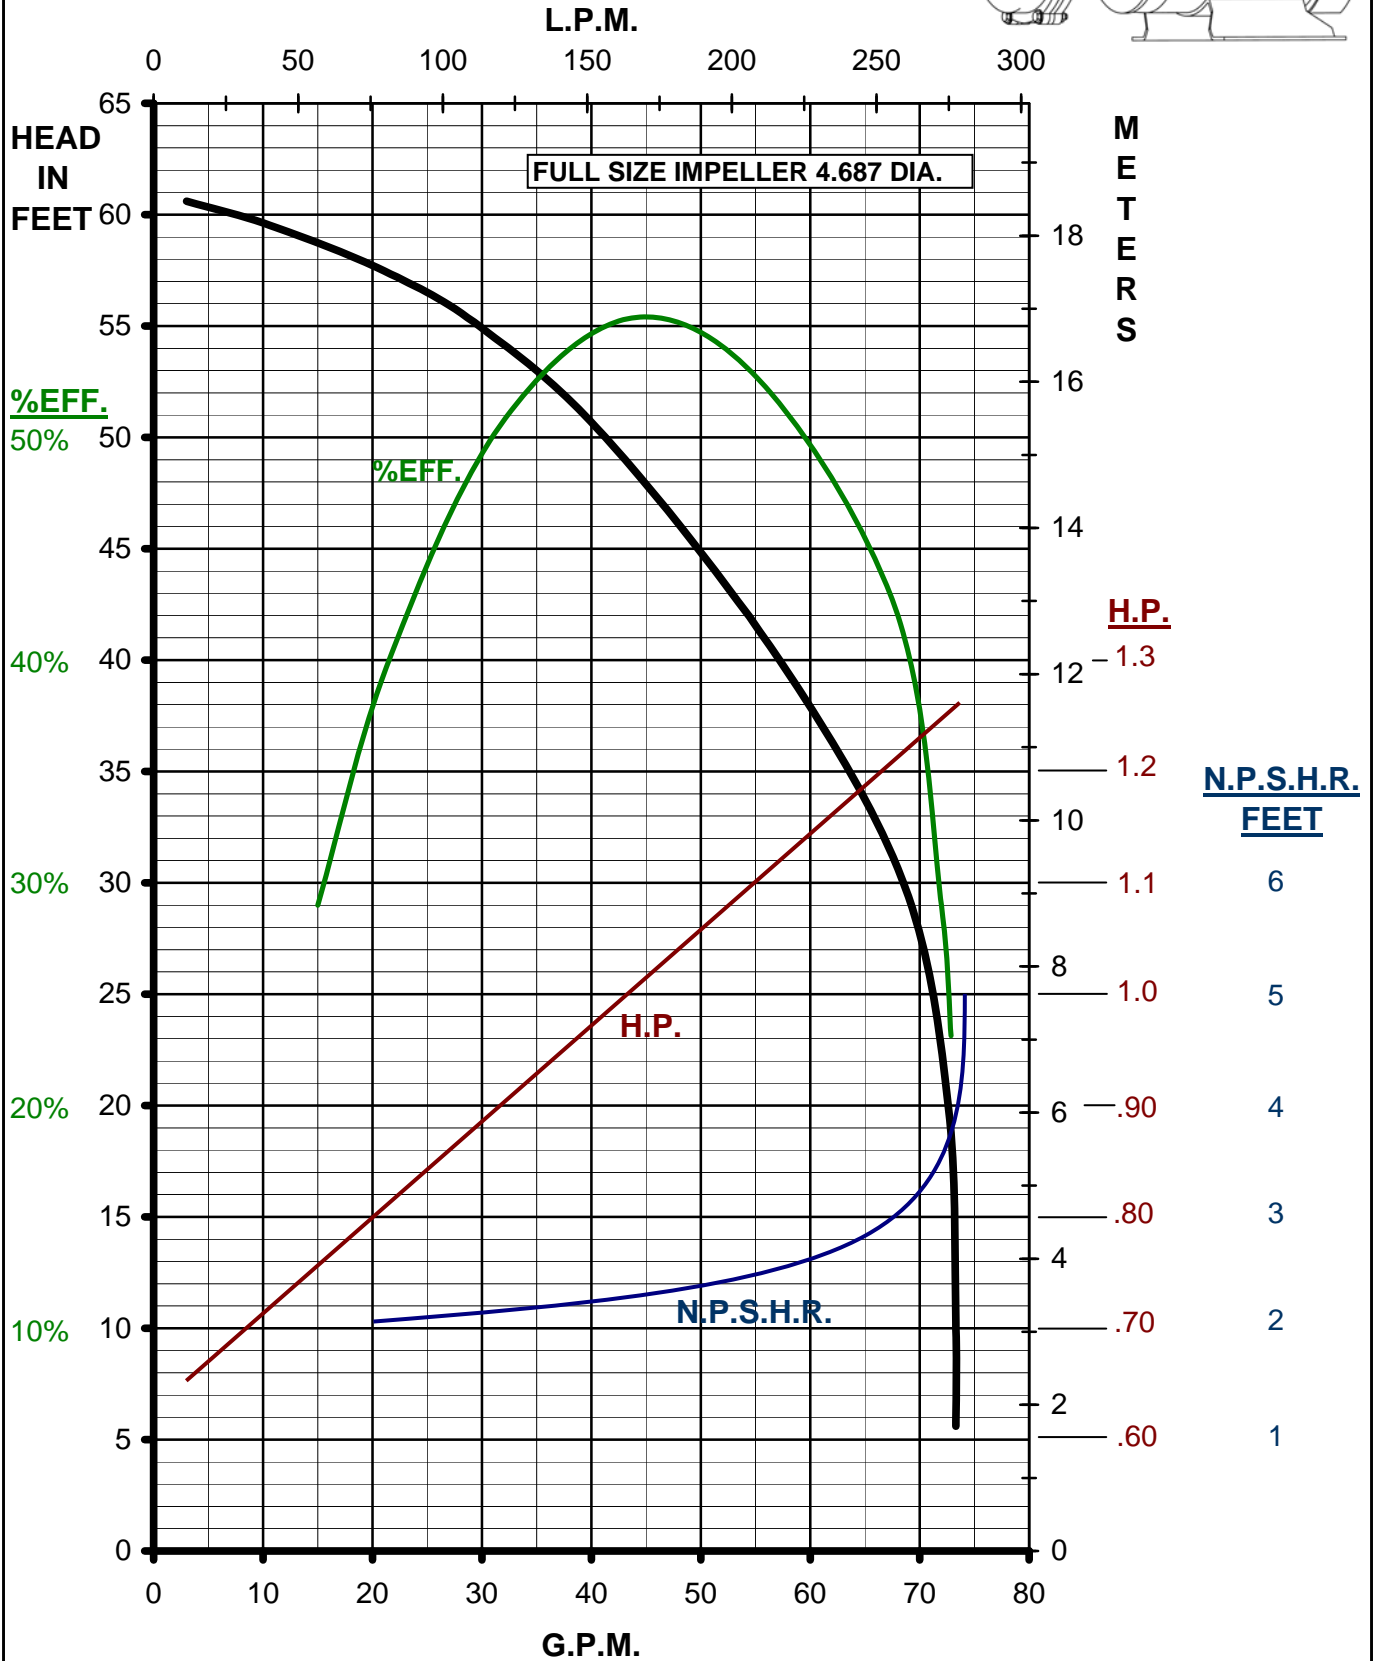

MARCH PUMPS

TE-7.5K-MD, TE-7.5P-MD 3PH 50HZ TRIM CURVES

MARCH
PUMPS

TE-7.5K-MD, TE-7.5P-MD
FULL SIZE IMPELLER 4.687 DIA.
3PH 50HZ

MARCH
PUMPS

TE-7.5K-MD, TE-7.5P-MD
TRIM IMPELLER 4.437 DIA.
3PH 50HZ

MARCH PUMPS

TE-7.5K-MD, TE-7.5P-MD
TRIM IMPELLER 4.187 DIA.
3PH 50HZ

MARCH PUMPS

TE-7.5K-MD, TE-7.5P-MD
TRIM IMPELLER 3.937 DIA.
3PH 50HZ

MARCH
PUMPS

TE-7.5K-MD, TE-7.5P-MD
TRIM IMPELLER 3.687 DIA.
3PH 50HZ

MARCH
PUMPS

TE-7.5K-MD, TE-7.5P-MD
TRIM IMPELLER 3.437 DIA.
3PH 50HZ