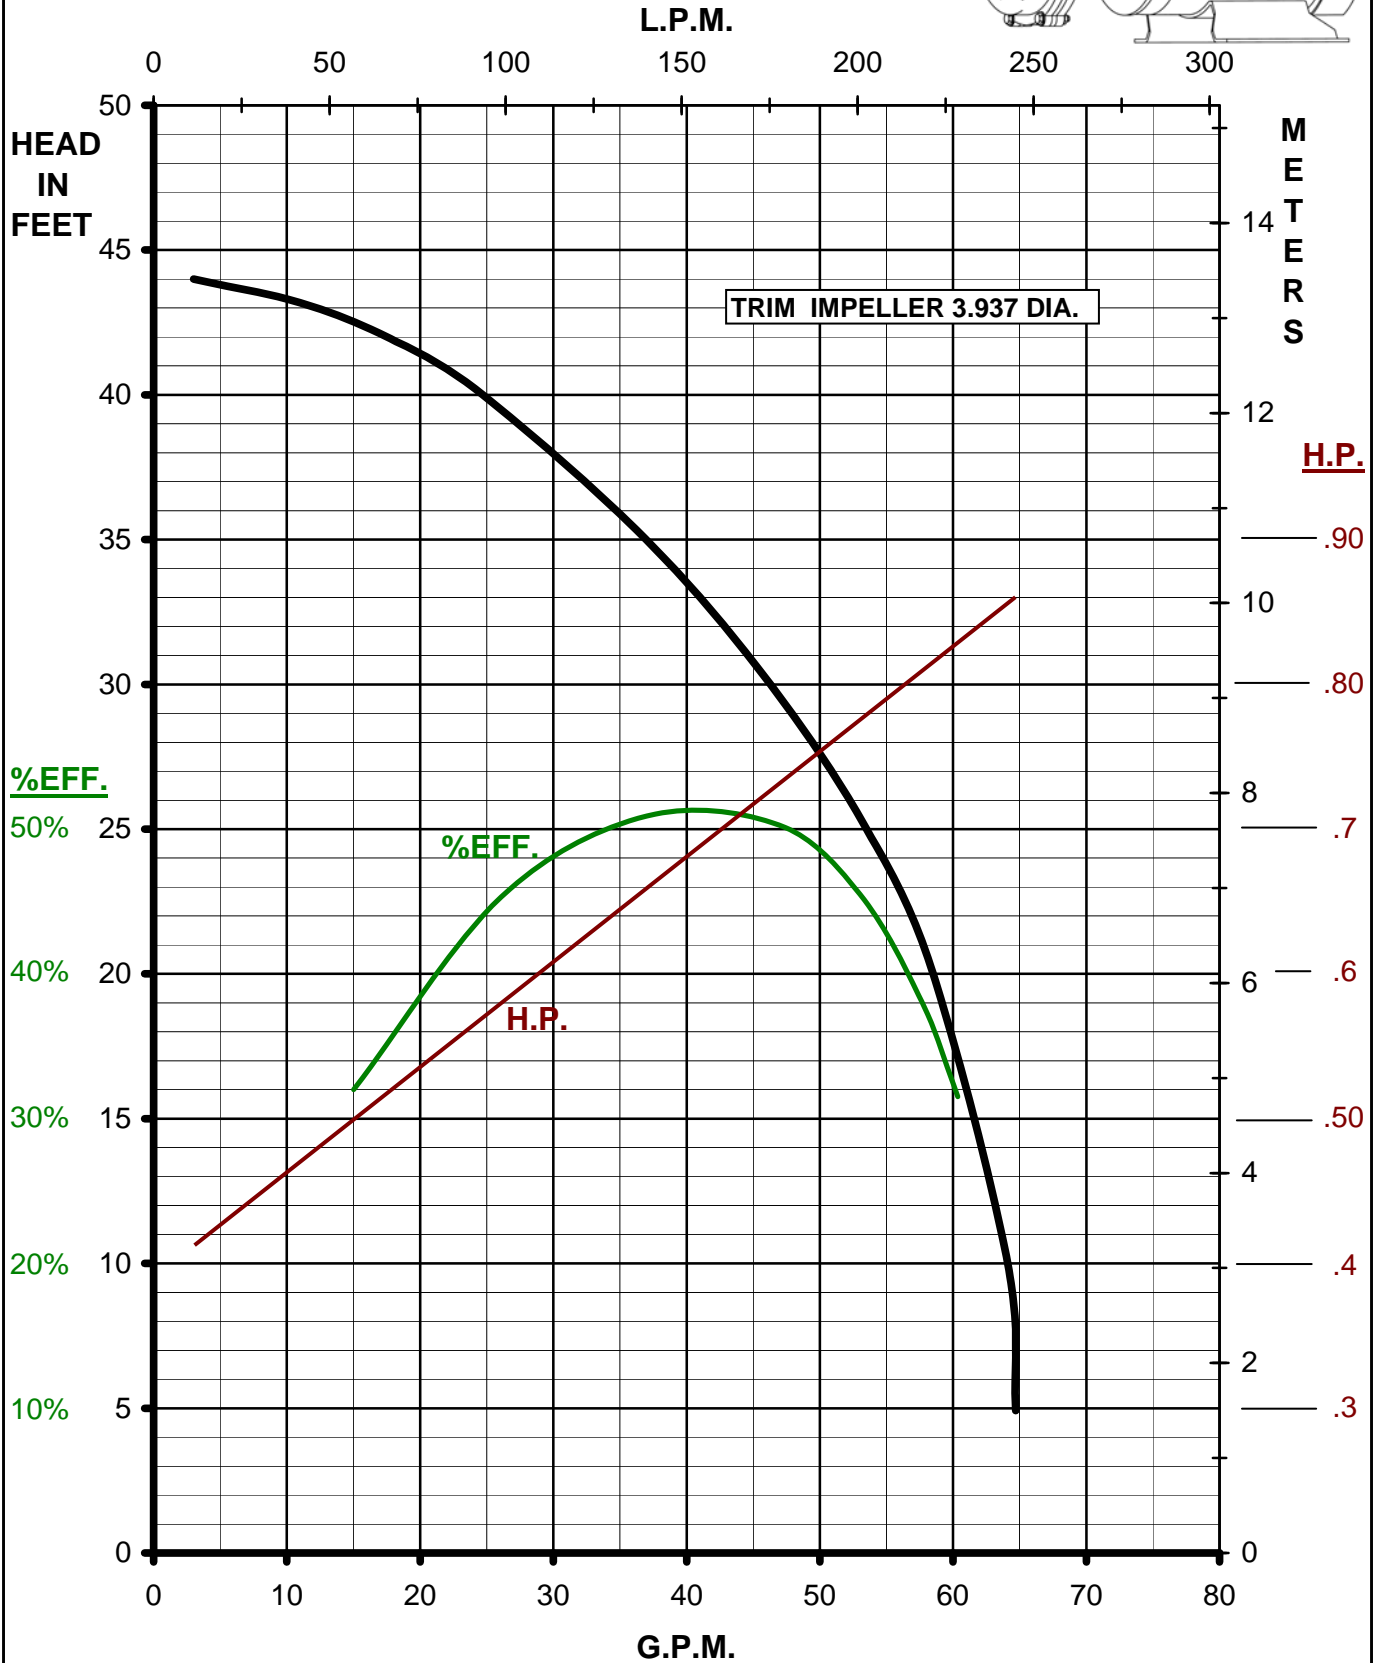

MARCH PUMPS

TE-7.5K-MD, TE-7.5P-MD 3PH 50HZ TRIM CURVES

MARCH
PUMPS

TE-7.5K-MD, TE-7.5P-MD
FULL SIZE IMPELLER 4.687 DIA.
3PH 50HZ

MARCH
PUMPS

TE-7.5K-MD, TE-7.5P-MD
TRIM IMPELLER 4.437 DIA.
3PH 50HZ

MARCH PUMPS

TE-7.5K-MD, TE-7.5P-MD
TRIM IMPELLER 4.187 DIA.
3PH 50HZ

MARCH PUMPS

TE-7.5K-MD, TE-7.5P-MD
TRIM IMPELLER 3.937 DIA.
3PH 50HZ

MARCH
PUMPS

TE-7.5K-MD, TE-7.5P-MD
TRIM IMPELLER 3.687 DIA.
3PH 50HZ

MARCH
PUMPS

TE-7.5K-MD, TE-7.5P-MD
TRIM IMPELLER 3.437 DIA.
3PH 50HZ