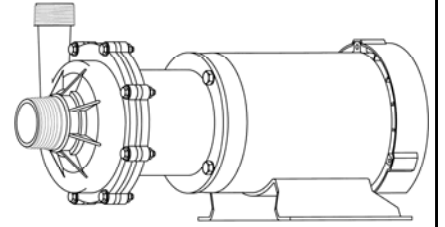

MARCH PUMPS

TE-7.5K-MD, TE-7.5P-MD 3PH 50HZ TRIM CURVES

MARCH
PUMPS

TE-7.5K-MD, TE-7.5P-MD
FULL SIZE IMPELLER 4.687 DIA.
3PH 50HZ

MARCH
PUMPS

TE-7.5K-MD, TE-7.5P-MD
TRIM IMPELLER 4.437 DIA.
3PH 50HZ

MARCH PUMPS

TE-7.5K-MD, TE-7.5P-MD
TRIM IMPELLER 4.187 DIA.
3PH 50HZ

MARCH PUMPS

TE-7.5K-MD, TE-7.5P-MD
TRIM IMPELLER 3.937 DIA.
3PH 50HZ

MARCH
PUMPS

TE-7.5K-MD, TE-7.5P-MD
TRIM IMPELLER 3.687 DIA.
3PH 50HZ

MARCH
PUMPS

TE-7.5K-MD, TE-7.5P-MD
TRIM IMPELLER 3.437 DIA.
3PH 50HZ