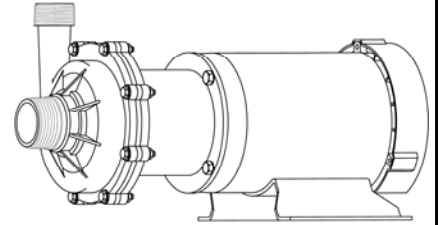

MARCH PUMPS

TE-7.5K-MD, TE-7.5P-MD 3PH 50HZ TRIM CURVES

MARCH
PUMPS

TE-7.5K-MD, TE-7.5P-MD
FULL SIZE IMPELLER 4.687 DIA.
3PH 50HZ

MARCH
PUMPS

TE-7.5K-MD, TE-7.5P-MD
TRIM IMPELLER 4.437 DIA.
3PH 50HZ

MARCH PUMPS

TE-7.5K-MD, TE-7.5P-MD
TRIM IMPELLER 4.187 DIA.
3PH 50HZ

MARCH PUMPS

TE-7.5K-MD, TE-7.5P-MD
TRIM IMPELLER 3.937 DIA.
3PH 50HZ

MARCH
PUMPS

TE-7.5K-MD, TE-7.5P-MD
TRIM IMPELLER 3.687 DIA.
3PH 50HZ

MARCH
PUMPS

TE-7.5K-MD, TE-7.5P-MD
TRIM IMPELLER 3.437 DIA.
3PH 50HZ