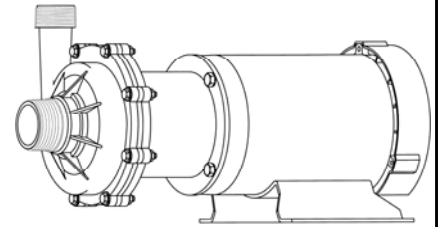

MARCH PUMPS

TE-7.5K-MD, TE-7.5P-MD 3PH 50HZ TRIM CURVES

MARCH
PUMPS

TE-7.5K-MD, TE-7.5P-MD
FULL SIZE IMPELLER 4.687 DIA.
3PH 50HZ

MARCH
PUMPS

TE-7.5K-MD, TE-7.5P-MD
TRIM IMPELLER 4.437 DIA.
3PH 50HZ

MARCH PUMPS

TE-7.5K-MD, TE-7.5P-MD
TRIM IMPELLER 4.187 DIA.
3PH 50HZ

MARCH PUMPS

TE-7.5K-MD, TE-7.5P-MD
TRIM IMPELLER 3.937 DIA.
3PH 50HZ

MARCH
PUMPS

TE-7.5K-MD, TE-7.5P-MD
TRIM IMPELLER 3.687 DIA.
3PH 50HZ

MARCH
PUMPS

TE-7.5K-MD, TE-7.5P-MD
TRIM IMPELLER 3.437 DIA.
3PH 50HZ