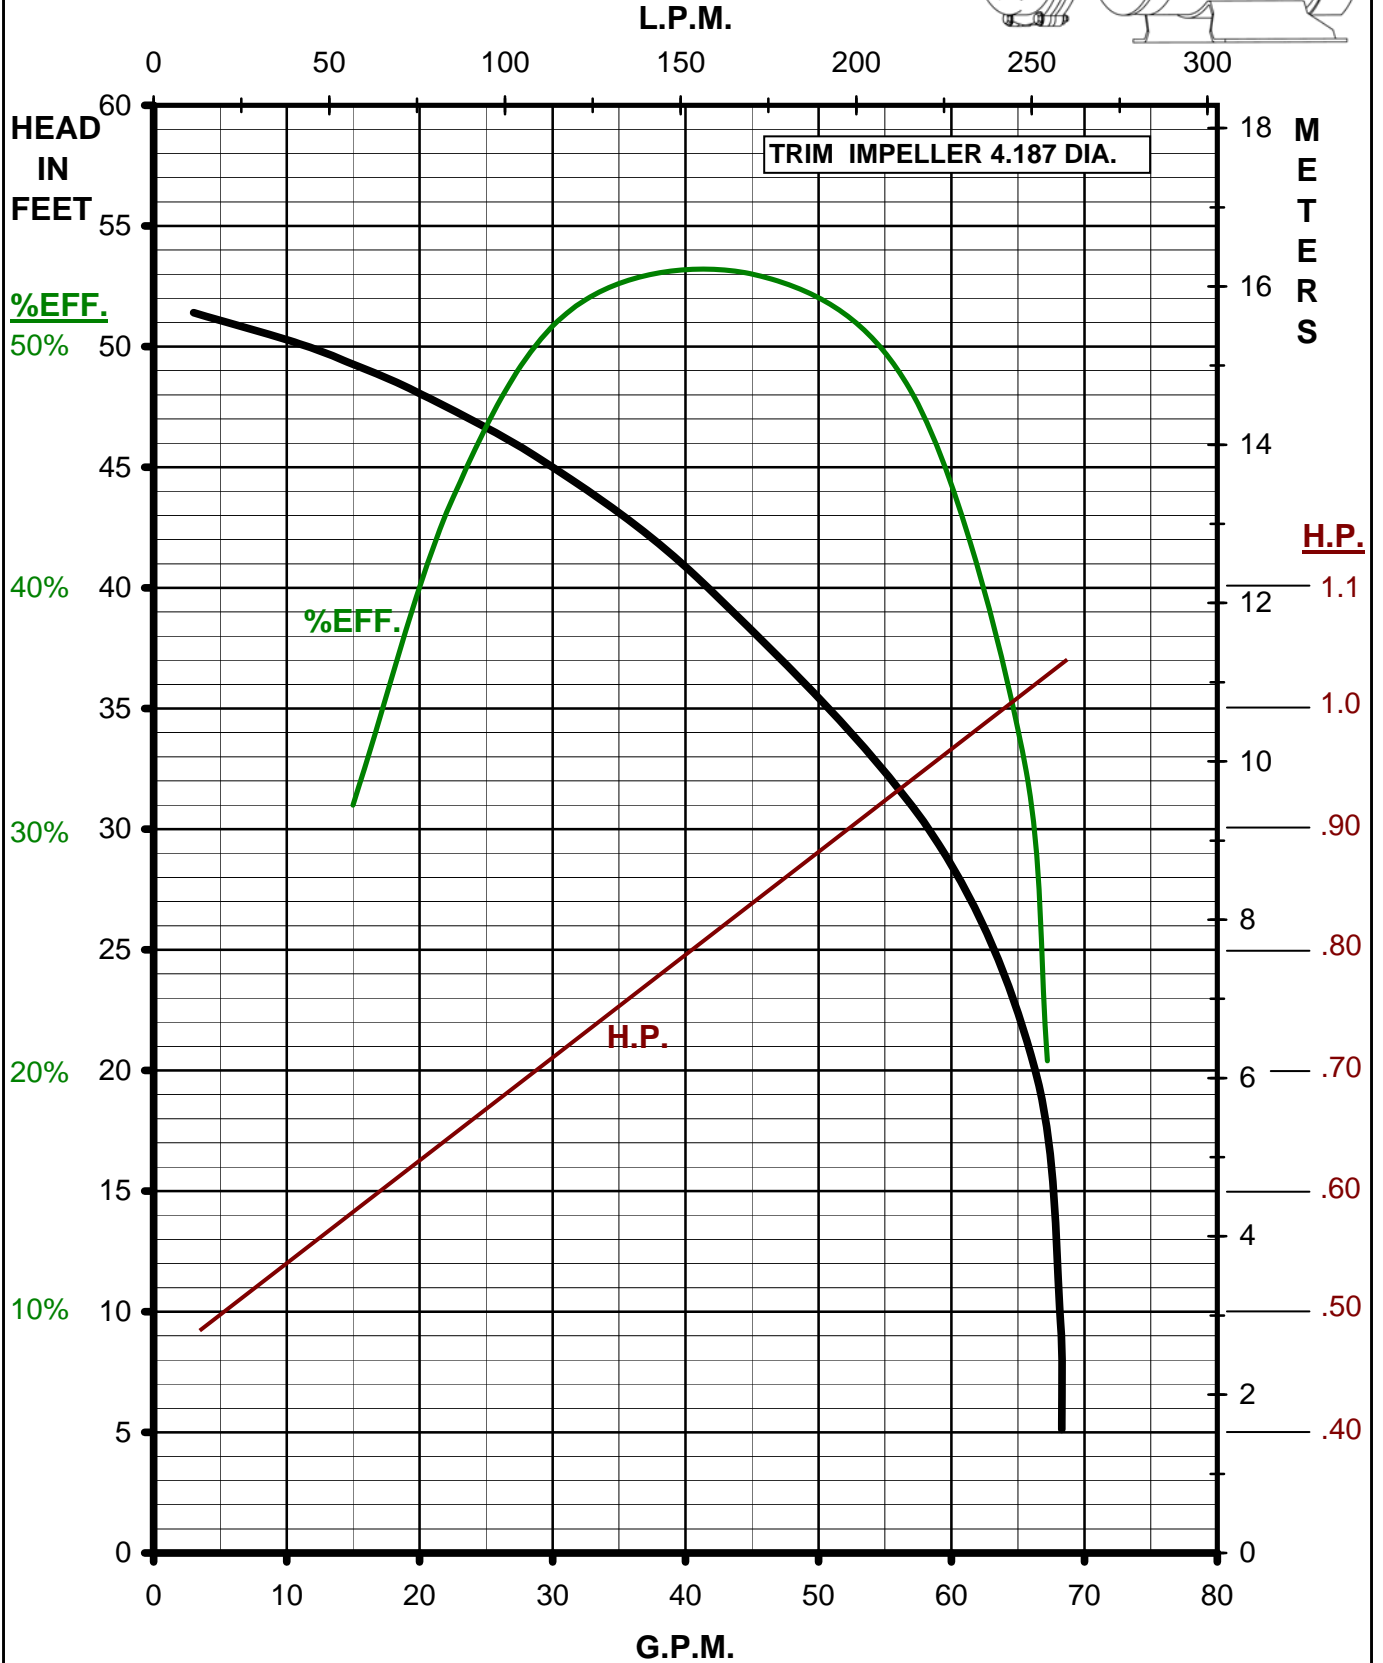

MARCH PUMPS

TE-7.5K-MD, TE-7.5P-MD 3PH 50HZ TRIM CURVES

MARCH
PUMPS

TE-7.5K-MD, TE-7.5P-MD
FULL SIZE IMPELLER 4.687 DIA.
3PH 50HZ

MARCH
PUMPS

TE-7.5K-MD, TE-7.5P-MD
TRIM IMPELLER 4.437 DIA.
3PH 50HZ

MARCH PUMPS

TE-7.5K-MD, TE-7.5P-MD
TRIM IMPELLER 4.187 DIA.
3PH 50HZ

MARCH PUMPS

TE-7.5K-MD, TE-7.5P-MD
TRIM IMPELLER 3.937 DIA.
3PH 50HZ

MARCH
PUMPS

TE-7.5K-MD, TE-7.5P-MD
TRIM IMPELLER 3.687 DIA.
3PH 50HZ

MARCH
PUMPS

TE-7.5K-MD, TE-7.5P-MD
TRIM IMPELLER 3.437 DIA.
3PH 50HZ