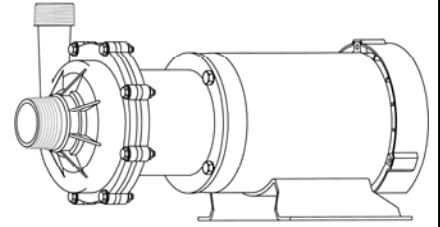

MARCH PUMPS

TE-7.5K-MD, TE-7.5P-MD 3PH 50HZ TRIM CURVES

MARCH
PUMPS

TE-7.5K-MD, TE-7.5P-MD
FULL SIZE IMPELLER 4.687 DIA.
3PH 50HZ

MARCH
PUMPS

TE-7.5K-MD, TE-7.5P-MD
TRIM IMPELLER 4.437 DIA.
3PH 50HZ

MARCH PUMPS

TE-7.5K-MD, TE-7.5P-MD
TRIM IMPELLER 4.187 DIA.
3PH 50HZ

MARCH PUMPS

TE-7.5K-MD, TE-7.5P-MD
TRIM IMPELLER 3.937 DIA.
3PH 50HZ

MARCH
PUMPS

TE-7.5K-MD, TE-7.5P-MD
TRIM IMPELLER 3.687 DIA.
3PH 50HZ

MARCH
PUMPS

TE-7.5K-MD, TE-7.5P-MD
TRIM IMPELLER 3.437 DIA.
3PH 50HZ