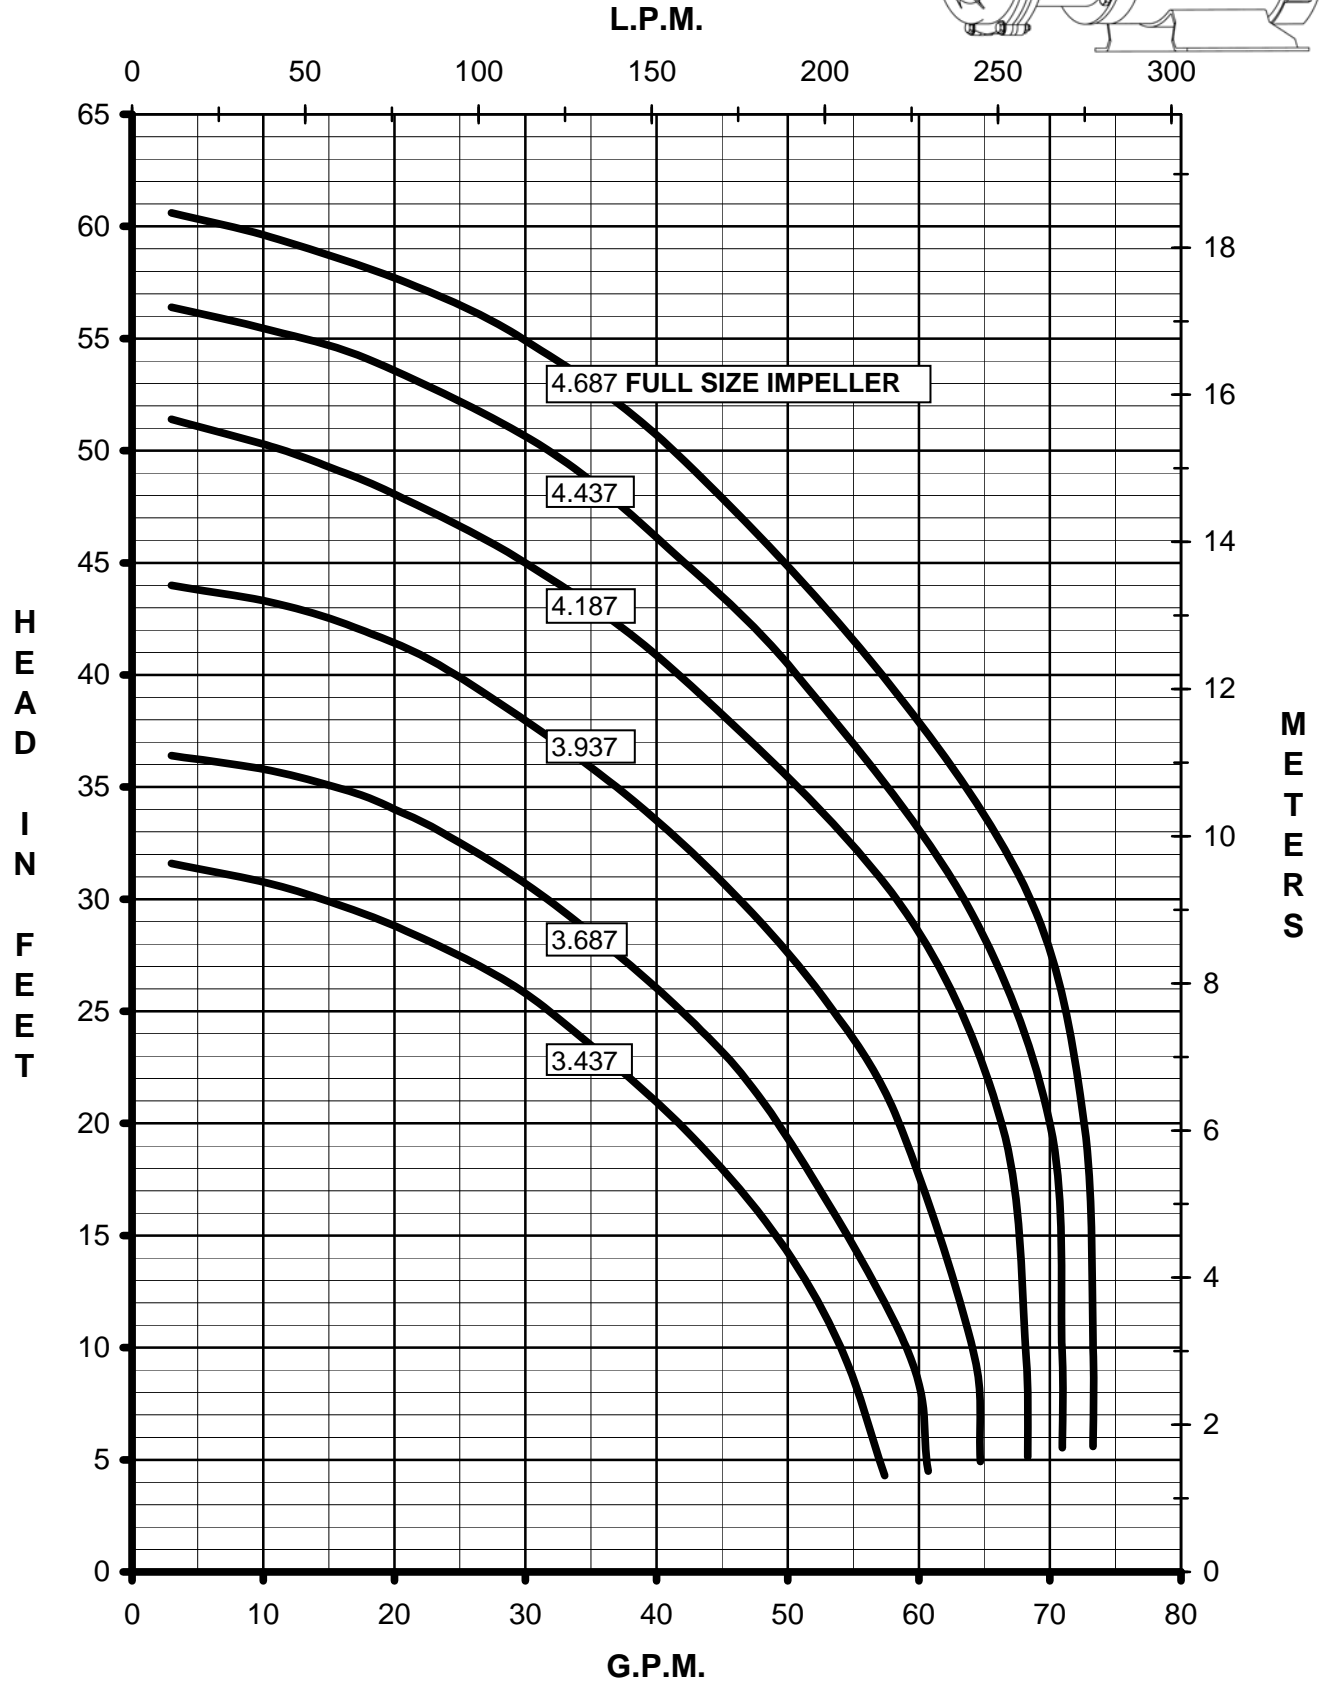

MARCH PUMPS

TE-7.5K-MD, TE-7.5P-MD 3PH 50HZ TRIM CURVES

MARCH
PUMPS

TE-7.5K-MD, TE-7.5P-MD
FULL SIZE IMPELLER 4.687 DIA.
3PH 50HZ

MARCH
PUMPS

TE-7.5K-MD, TE-7.5P-MD
TRIM IMPELLER 4.437 DIA.
3PH 50HZ

MARCH PUMPS

TE-7.5K-MD, TE-7.5P-MD
TRIM IMPELLER 4.187 DIA.
3PH 50HZ

MARCH PUMPS

TE-7.5K-MD, TE-7.5P-MD
TRIM IMPELLER 3.937 DIA.
3PH 50HZ

MARCH
PUMPS

TE-7.5K-MD, TE-7.5P-MD
TRIM IMPELLER 3.687 DIA.
3PH 50HZ

MARCH
PUMPS

TE-7.5K-MD, TE-7.5P-MD
TRIM IMPELLER 3.437 DIA.
3PH 50HZ