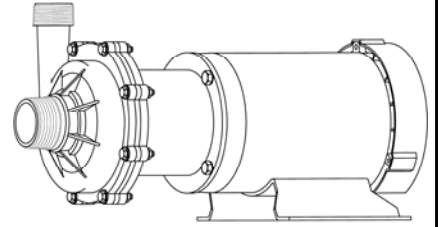

MARCH PUMPS

TE-7.5K-MD, TE-7.5P-MD 3PH 50HZ TRIM CURVES

MARCH
PUMPS

TE-7.5K-MD, TE-7.5P-MD
FULL SIZE IMPELLER 4.687 DIA.
3PH 50HZ

MARCH
PUMPS

TE-7.5K-MD, TE-7.5P-MD
TRIM IMPELLER 4.437 DIA.
3PH 50HZ

MARCH PUMPS

TE-7.5K-MD, TE-7.5P-MD
TRIM IMPELLER 4.187 DIA.
3PH 50HZ

MARCH PUMPS

TE-7.5K-MD, TE-7.5P-MD
TRIM IMPELLER 3.937 DIA.
3PH 50HZ

MARCH
PUMPS

TE-7.5K-MD, TE-7.5P-MD
TRIM IMPELLER 3.687 DIA.
3PH 50HZ

MARCH
PUMPS

TE-7.5K-MD, TE-7.5P-MD
TRIM IMPELLER 3.437 DIA.
3PH 50HZ