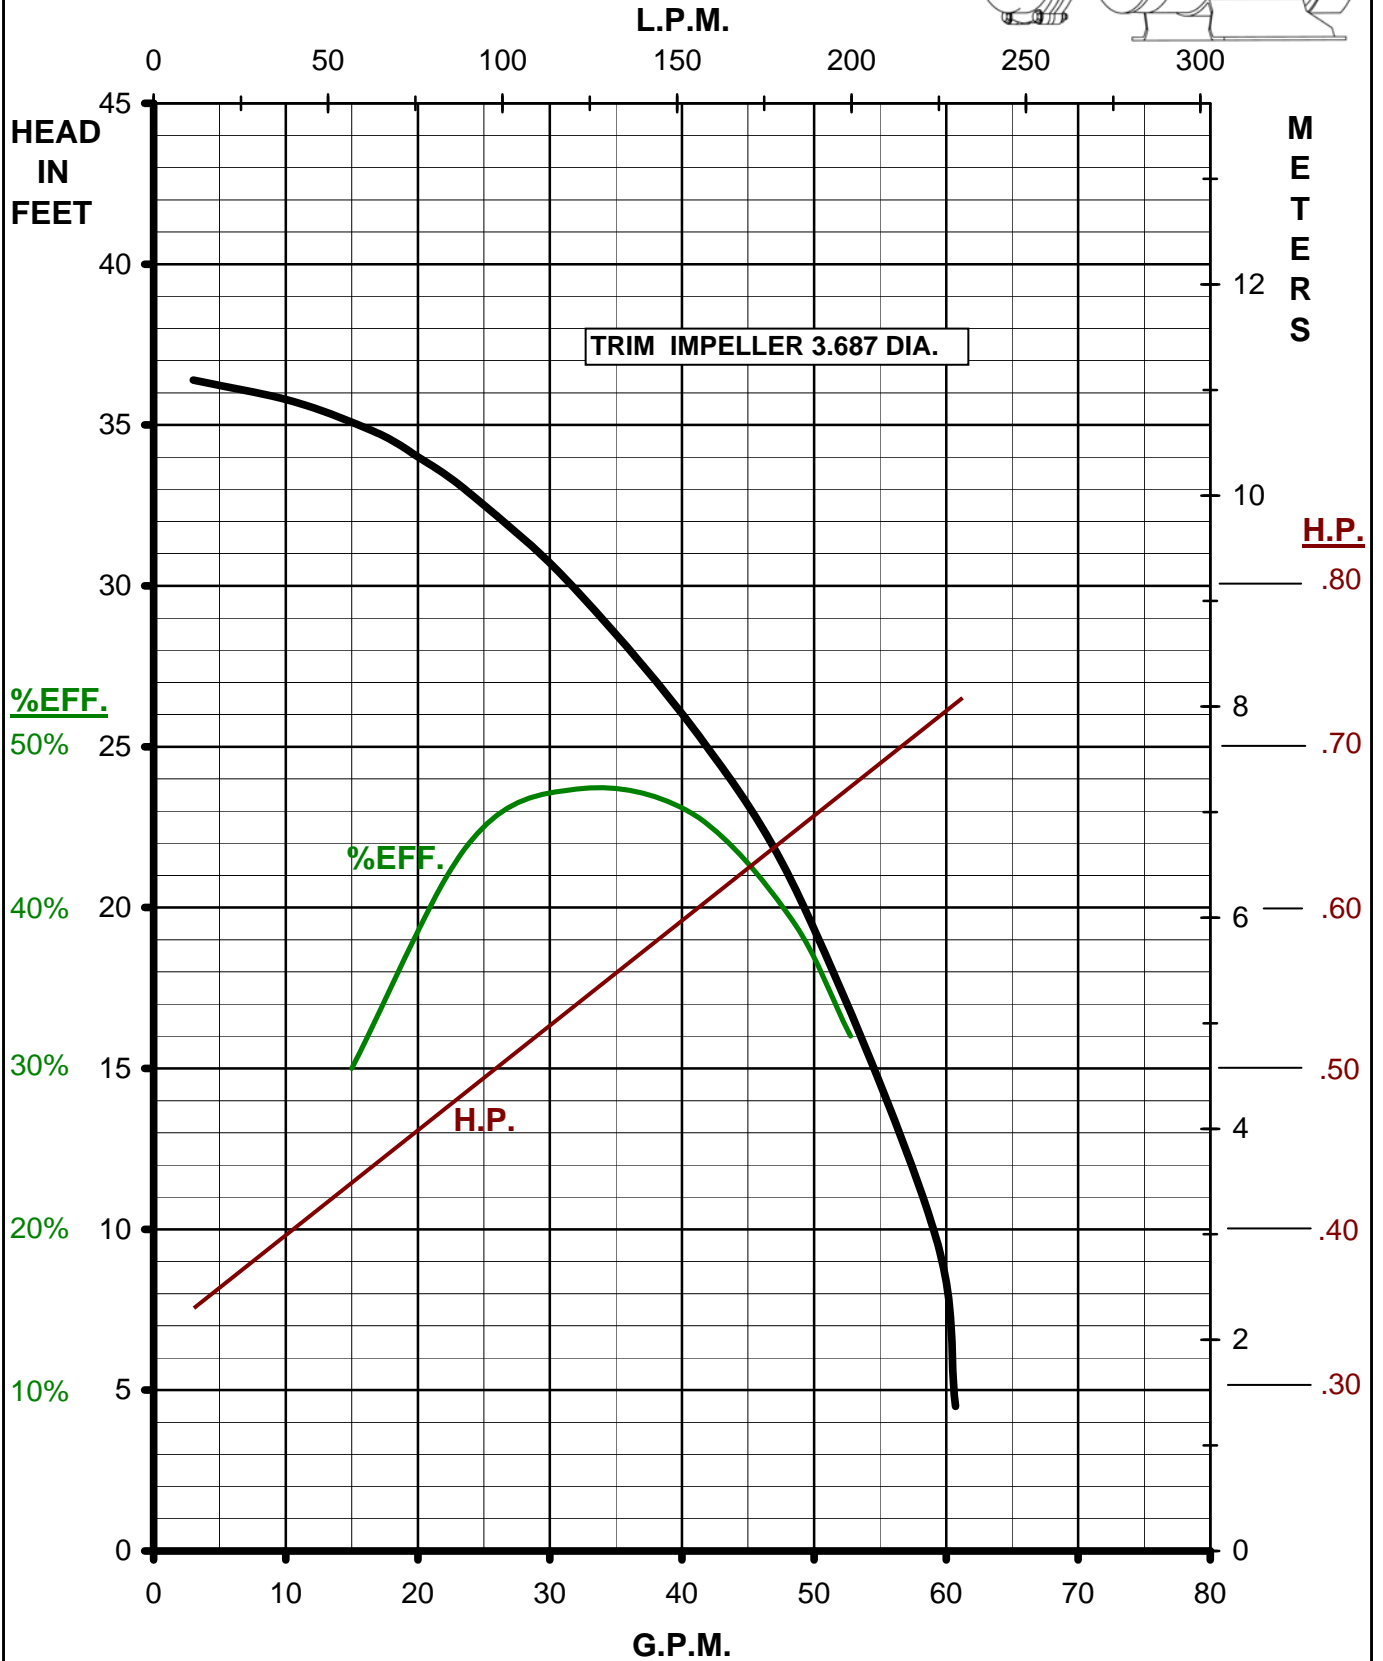

MARCH PUMPS

TE-7.5K-MD, TE-7.5P-MD 3PH 50HZ TRIM CURVES

MARCH
PUMPS

TE-7.5K-MD, TE-7.5P-MD
FULL SIZE IMPELLER 4.687 DIA.
3PH 50HZ

MARCH
PUMPS

TE-7.5K-MD, TE-7.5P-MD
TRIM IMPELLER 4.437 DIA.
3PH 50HZ

MARCH PUMPS

TE-7.5K-MD, TE-7.5P-MD
TRIM IMPELLER 4.187 DIA.
3PH 50HZ

MARCH PUMPS

TE-7.5K-MD, TE-7.5P-MD
TRIM IMPELLER 3.937 DIA.
3PH 50HZ

MARCH
PUMPS

TE-7.5K-MD, TE-7.5P-MD
TRIM IMPELLER 3.687 DIA.
3PH 50HZ

MARCH
PUMPS

TE-7.5K-MD, TE-7.5P-MD
TRIM IMPELLER 3.437 DIA.
3PH 50HZ