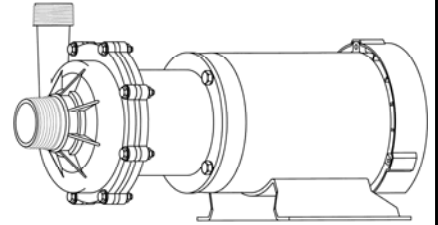

MARCH PUMPS

TE-7.5K-MD, TE-7.5P-MD 3PH 50HZ TRIM CURVES

MARCH
PUMPS

TE-7.5K-MD, TE-7.5P-MD
FULL SIZE IMPELLER 4.687 DIA.
3PH 50HZ

MARCH
PUMPS

TE-7.5K-MD, TE-7.5P-MD
TRIM IMPELLER 4.437 DIA.
3PH 50HZ

MARCH PUMPS

TE-7.5K-MD, TE-7.5P-MD
TRIM IMPELLER 4.187 DIA.
3PH 50HZ

MARCH PUMPS

TE-7.5K-MD, TE-7.5P-MD
TRIM IMPELLER 3.937 DIA.
3PH 50HZ

MARCH
PUMPS

TE-7.5K-MD, TE-7.5P-MD
TRIM IMPELLER 3.687 DIA.
3PH 50HZ

MARCH
PUMPS

TE-7.5K-MD, TE-7.5P-MD
TRIM IMPELLER 3.437 DIA.
3PH 50HZ