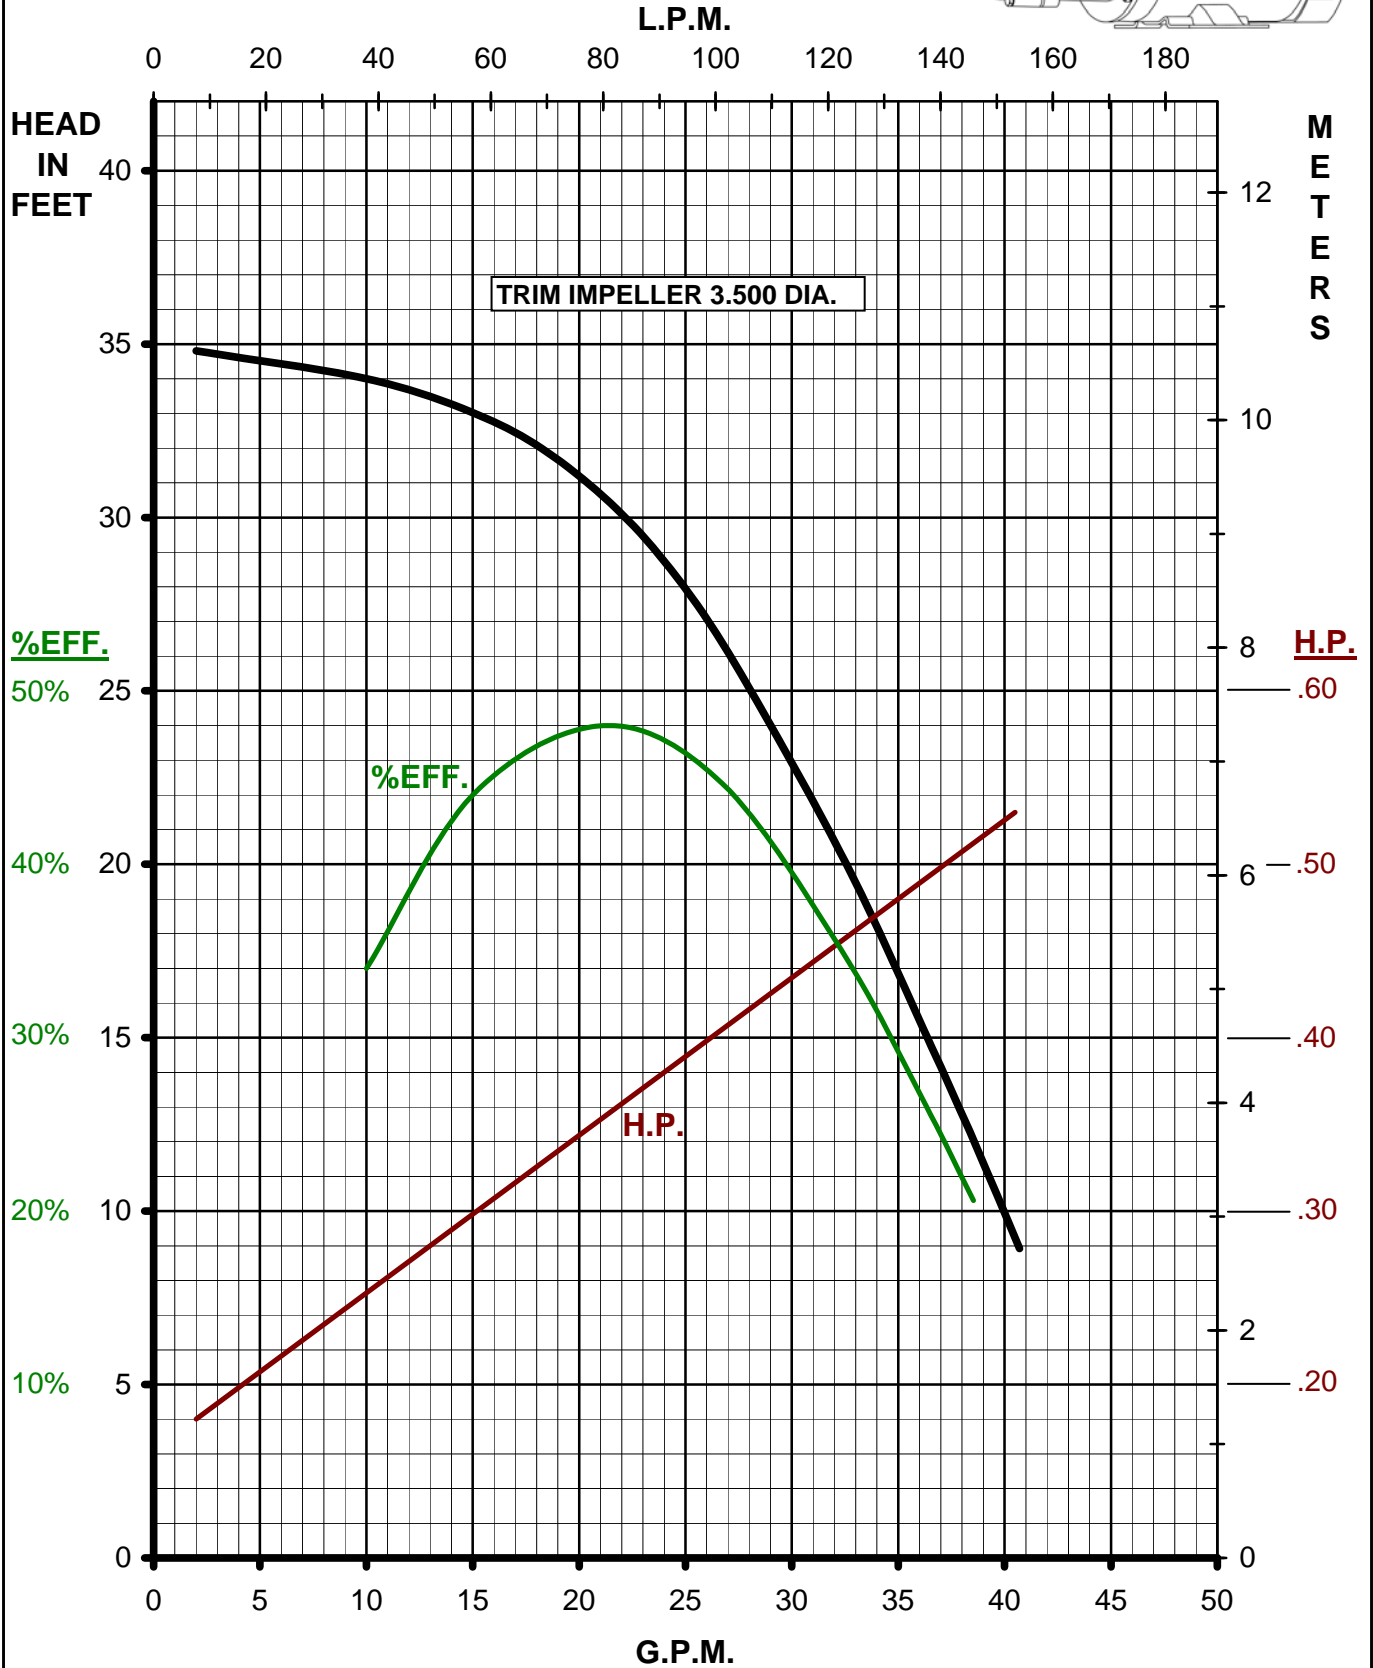

MARCH PUMPS

TE-7R-MD, TE-7K-MD

1PH, 3PH 50HZ

TRIM CURVES

MARCH PUMPS

TE-7R-MD, TE-7K-MD
FULL SIZE IMPELLER 3.750 DIA.
1PH, 3PH 50HZ

MARCH PUMPS

TE-7R-MD, TE-7K-MD
TRIM IMPELLER 3.625 DIA.
1PH, 3PH 50HZ

MARCH PUMPS

TE-7R-MD, TE-7K-MD
TRIM IMPELLER 3.500 DIA.
1PH, 3PH 50HZ

MARCH PUMPS

TE-7R-MD, TE-7K-MD
TRIM IMPELLER 3.375 DIA.
1PH, 3PH 50HZ

MARCH PUMPS

TE-7R-MD, TE-7K-MD
TRIM IMPELLER 3.250 DIA.
1PH, 3PH 50HZ

MARCH PUMPS

TE-7R-MD, TE-7K-MD
TRIM IMPELLER 3.125 DIA.
1PH, 3PH 50HZ

MARCH PUMPS

TE-7R-MD, TE-7K-MD
TRIM IMPELLER 3.000 DIA.
1PH, 3PH 50HZ

MARCH PUMPS

TE-7R-MD, TE-7K-MD
TRIM IMPELLER 2.875 DIA.
1PH, 3PH 50HZ