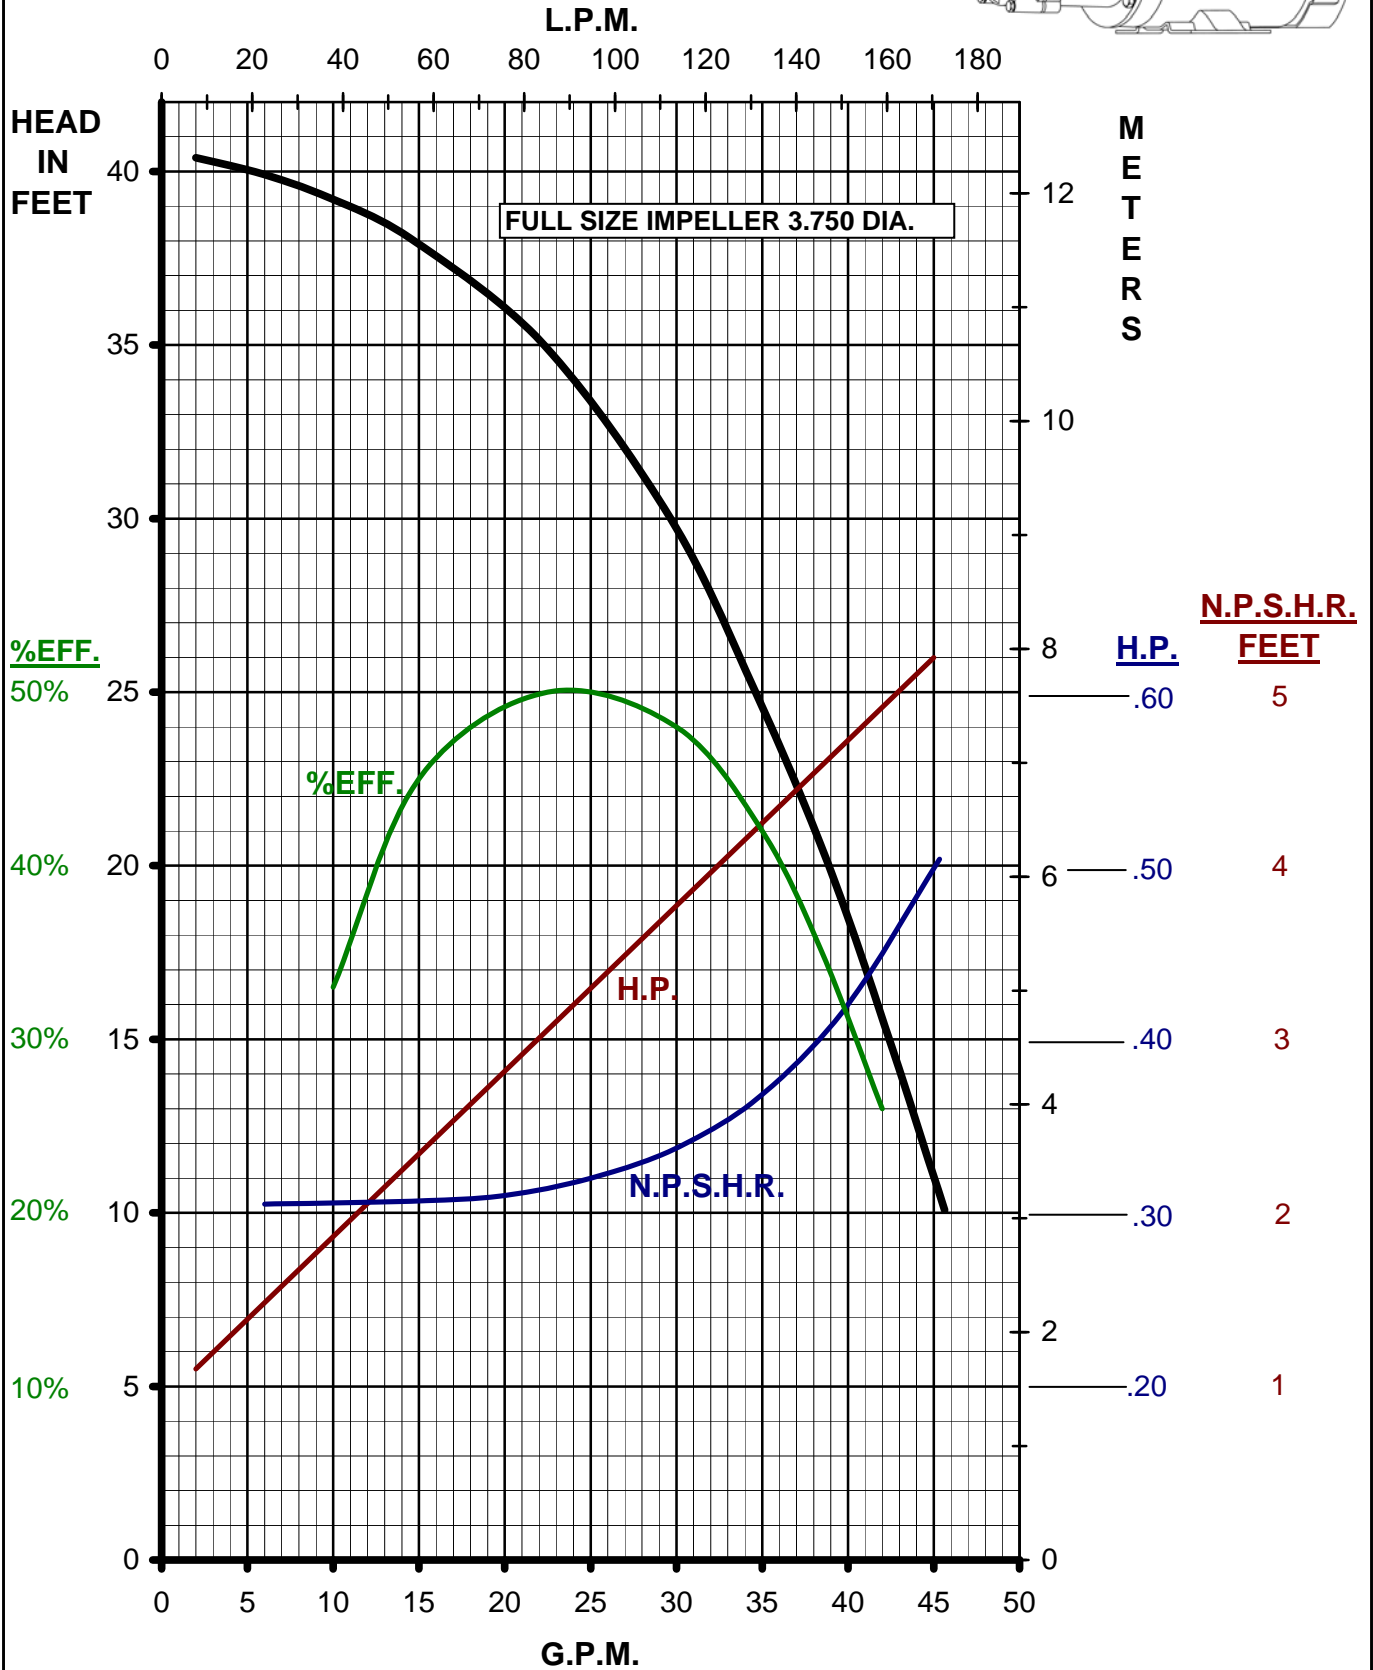

MARCH PUMPS

TE-7R-MD, TE-7K-MD

1PH, 3PH 50HZ

TRIM CURVES

MARCH PUMPS

TE-7R-MD, TE-7K-MD
FULL SIZE IMPELLER 3.750 DIA.
1PH, 3PH 50HZ

MARCH PUMPS

TE-7R-MD, TE-7K-MD
TRIM IMPELLER 3.625 DIA.
1PH, 3PH 50HZ

MARCH PUMPS

TE-7R-MD, TE-7K-MD
TRIM IMPELLER 3.500 DIA.
1PH, 3PH 50HZ

MARCH PUMPS

TE-7R-MD, TE-7K-MD
TRIM IMPELLER 3.375 DIA.
1PH, 3PH 50HZ

MARCH PUMPS

TE-7R-MD, TE-7K-MD
TRIM IMPELLER 3.250 DIA.
1PH, 3PH 50HZ

MARCH PUMPS

TE-7R-MD, TE-7K-MD
TRIM IMPELLER 3.125 DIA.
1PH, 3PH 50HZ

MARCH PUMPS

TE-7R-MD, TE-7K-MD
TRIM IMPELLER 3.000 DIA.
1PH, 3PH 50HZ

MARCH PUMPS

TE-7R-MD, TE-7K-MD
TRIM IMPELLER 2.875 DIA.
1PH, 3PH 50HZ