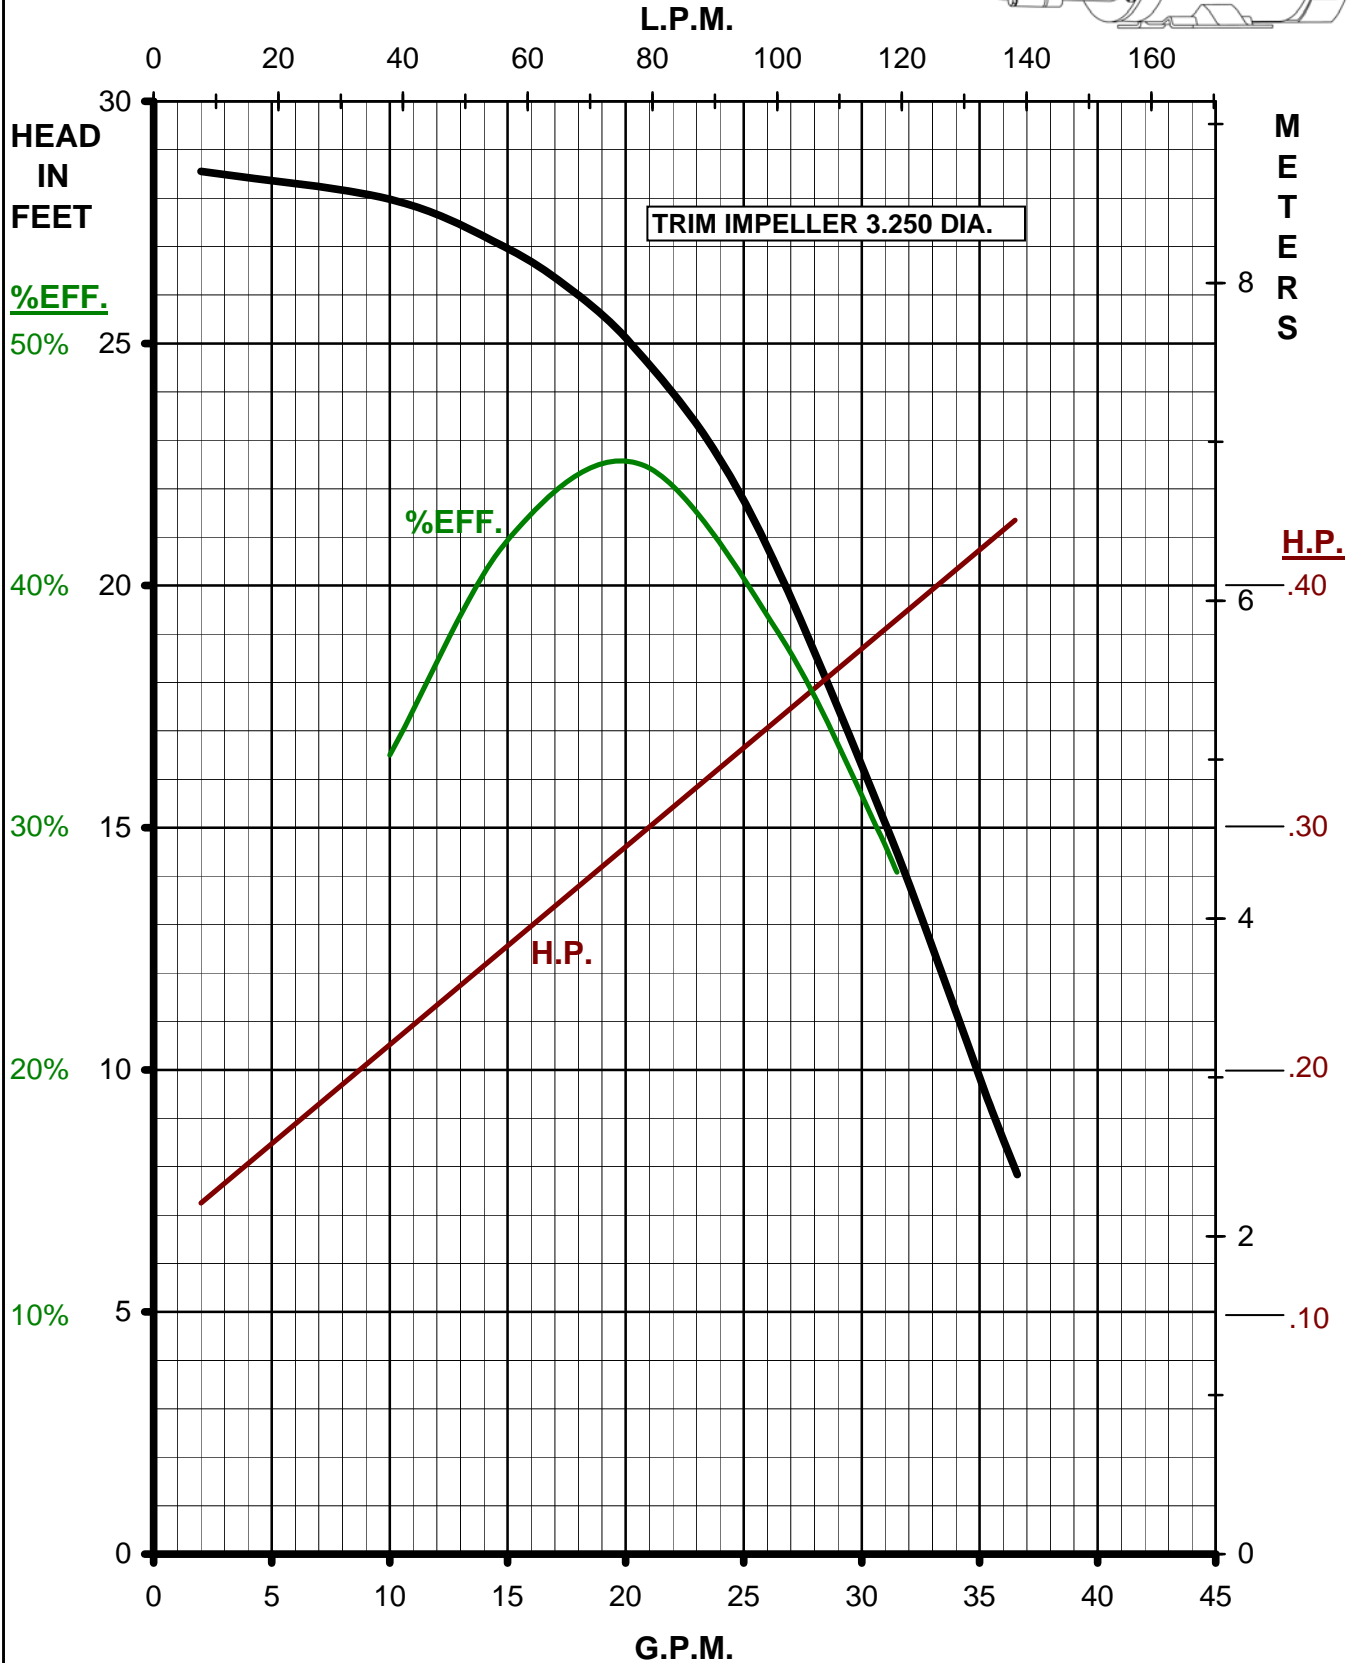

MARCH PUMPS

TE-7R-MD, TE-7K-MD

1PH, 3PH 50HZ

TRIM CURVES

MARCH PUMPS

TE-7R-MD, TE-7K-MD
FULL SIZE IMPELLER 3.750 DIA.
1PH, 3PH 50HZ

MARCH PUMPS

TE-7R-MD, TE-7K-MD
TRIM IMPELLER 3.625 DIA.
1PH, 3PH 50HZ

MARCH PUMPS

TE-7R-MD, TE-7K-MD
TRIM IMPELLER 3.500 DIA.
1PH, 3PH 50HZ

MARCH PUMPS

TE-7R-MD, TE-7K-MD
TRIM IMPELLER 3.375 DIA.
1PH, 3PH 50HZ

MARCH PUMPS

TE-7R-MD, TE-7K-MD
TRIM IMPELLER 3.250 DIA.
1PH, 3PH 50HZ

MARCH PUMPS

TE-7R-MD, TE-7K-MD
TRIM IMPELLER 3.125 DIA.
1PH, 3PH 50HZ

MARCH PUMPS

TE-7R-MD, TE-7K-MD
TRIM IMPELLER 3.000 DIA.
1PH, 3PH 50HZ

MARCH PUMPS

TE-7R-MD, TE-7K-MD
TRIM IMPELLER 2.875 DIA.
1PH, 3PH 50HZ