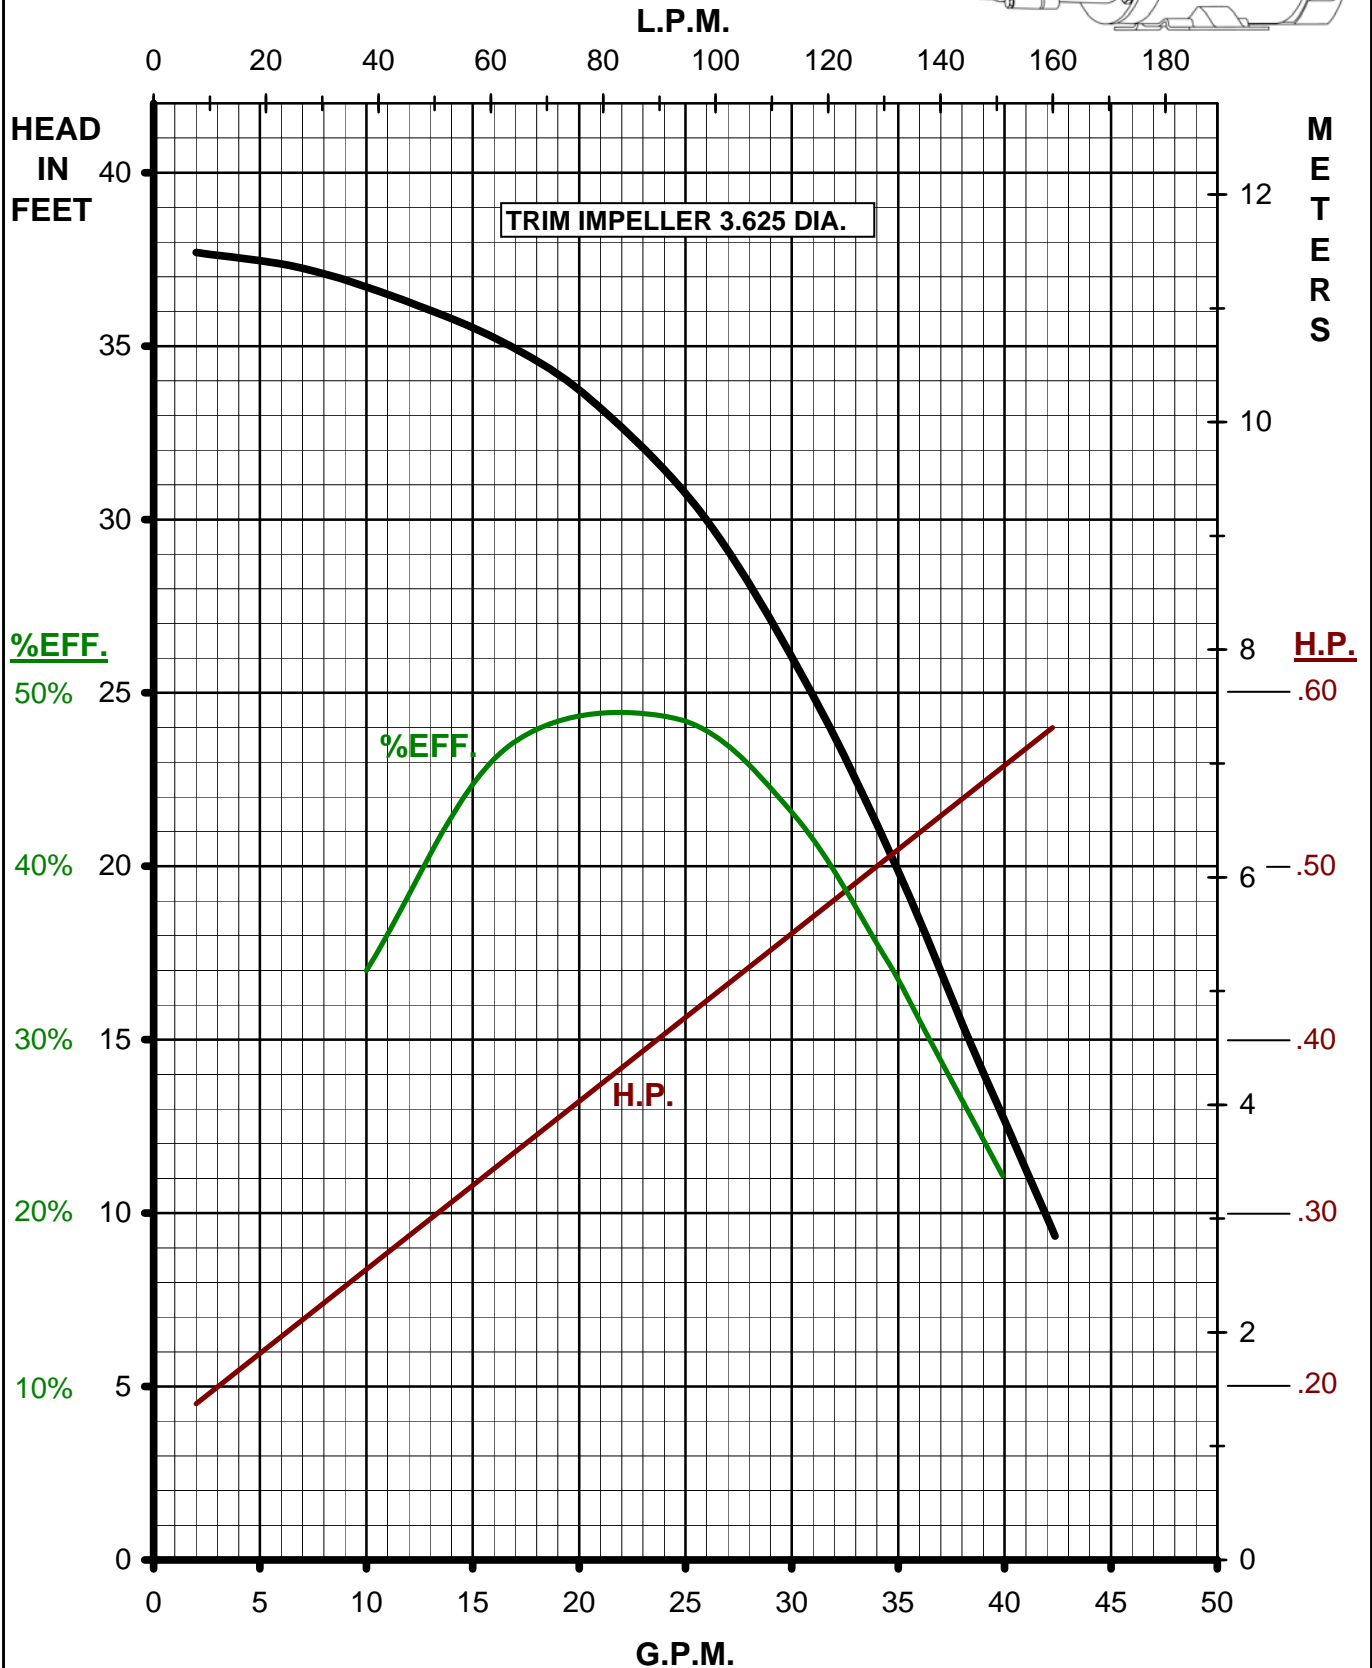

MARCH PUMPS

TE-7R-MD, TE-7K-MD

1PH, 3PH 50HZ

TRIM CURVES

MARCH PUMPS

TE-7R-MD, TE-7K-MD
FULL SIZE IMPELLER 3.750 DIA.
1PH, 3PH 50HZ

MARCH PUMPS

TE-7R-MD, TE-7K-MD
TRIM IMPELLER 3.625 DIA.
1PH, 3PH 50HZ

MARCH PUMPS

TE-7R-MD, TE-7K-MD
TRIM IMPELLER 3.500 DIA.
1PH, 3PH 50HZ

MARCH PUMPS

TE-7R-MD, TE-7K-MD
TRIM IMPELLER 3.375 DIA.
1PH, 3PH 50HZ

MARCH PUMPS

TE-7R-MD, TE-7K-MD
TRIM IMPELLER 3.250 DIA.
1PH, 3PH 50HZ

MARCH PUMPS

TE-7R-MD, TE-7K-MD
TRIM IMPELLER 3.125 DIA.
1PH, 3PH 50HZ

MARCH PUMPS

TE-7R-MD, TE-7K-MD
TRIM IMPELLER 3.000 DIA.
1PH, 3PH 50HZ

MARCH PUMPS

TE-7R-MD, TE-7K-MD
TRIM IMPELLER 2.875 DIA.
1PH, 3PH 50HZ