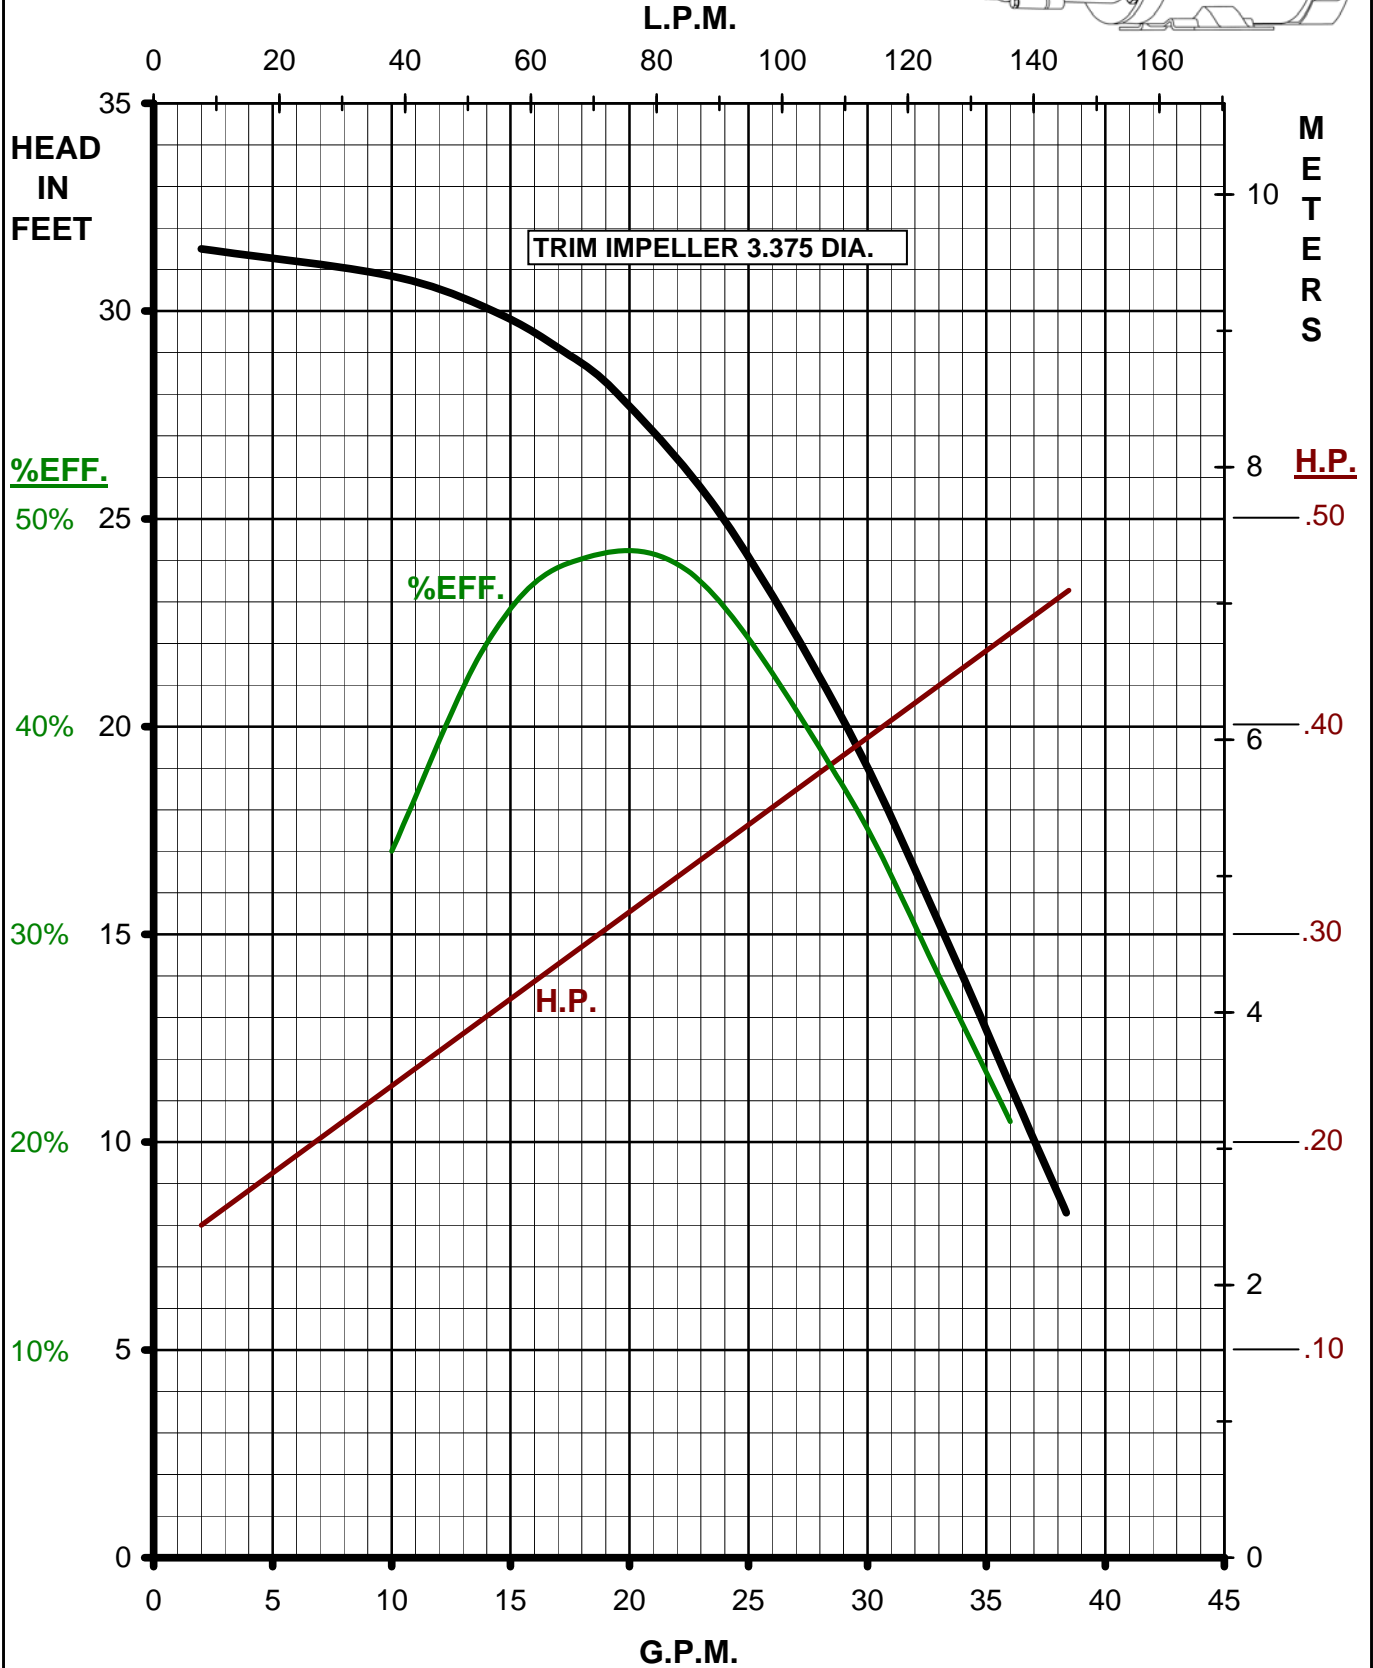

MARCH PUMPS

TE-7R-MD, TE-7K-MD

1PH, 3PH 50HZ

TRIM CURVES

MARCH PUMPS

TE-7R-MD, TE-7K-MD
FULL SIZE IMPELLER 3.750 DIA.
1PH, 3PH 50HZ

MARCH PUMPS

TE-7R-MD, TE-7K-MD
TRIM IMPELLER 3.625 DIA.
1PH, 3PH 50HZ

MARCH PUMPS

TE-7R-MD, TE-7K-MD
TRIM IMPELLER 3.500 DIA.
1PH, 3PH 50HZ

MARCH PUMPS

TE-7R-MD, TE-7K-MD
TRIM IMPELLER 3.375 DIA.
1PH, 3PH 50HZ

MARCH PUMPS

TE-7R-MD, TE-7K-MD
TRIM IMPELLER 3.250 DIA.
1PH, 3PH 50HZ

MARCH PUMPS

TE-7R-MD, TE-7K-MD
TRIM IMPELLER 3.125 DIA.
1PH, 3PH 50HZ

MARCH PUMPS

TE-7R-MD, TE-7K-MD
TRIM IMPELLER 3.000 DIA.
1PH, 3PH 50HZ

MARCH PUMPS

TE-7R-MD, TE-7K-MD
TRIM IMPELLER 2.875 DIA.
1PH, 3PH 50HZ