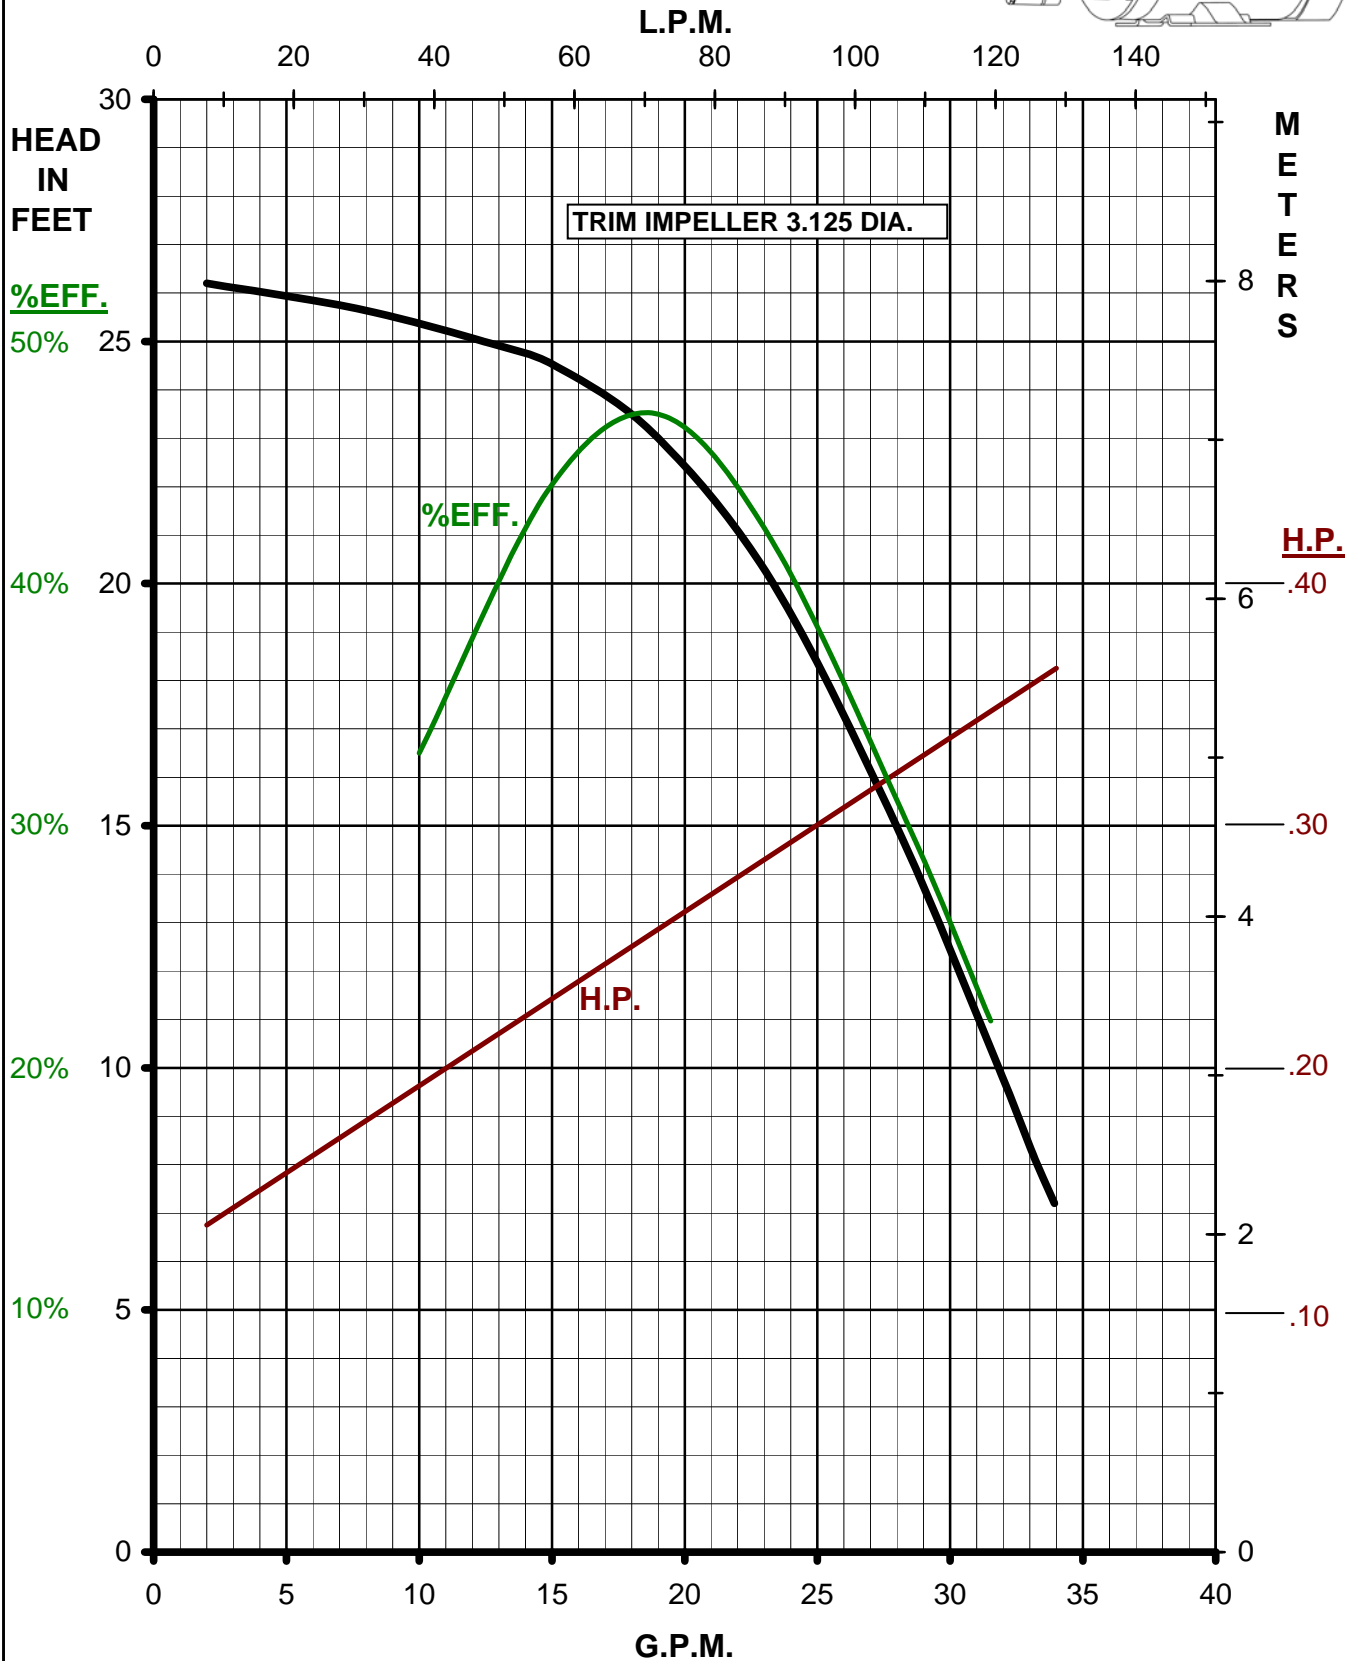

MARCH PUMPS

TE-7R-MD, TE-7K-MD

1PH, 3PH 50HZ

TRIM CURVES

MARCH PUMPS

TE-7R-MD, TE-7K-MD
FULL SIZE IMPELLER 3.750 DIA.
1PH, 3PH 50HZ

MARCH PUMPS

TE-7R-MD, TE-7K-MD
TRIM IMPELLER 3.625 DIA.
1PH, 3PH 50HZ

MARCH PUMPS

TE-7R-MD, TE-7K-MD
TRIM IMPELLER 3.500 DIA.
1PH, 3PH 50HZ

MARCH PUMPS

TE-7R-MD, TE-7K-MD
TRIM IMPELLER 3.375 DIA.
1PH, 3PH 50HZ

MARCH PUMPS

TE-7R-MD, TE-7K-MD
TRIM IMPELLER 3.250 DIA.
1PH, 3PH 50HZ

MARCH PUMPS

TE-7R-MD, TE-7K-MD
TRIM IMPELLER 3.125 DIA.
1PH, 3PH 50HZ

MARCH PUMPS

TE-7R-MD, TE-7K-MD
TRIM IMPELLER 3.000 DIA.
1PH, 3PH 50HZ

MARCH PUMPS

TE-7R-MD, TE-7K-MD
TRIM IMPELLER 2.875 DIA.
1PH, 3PH 50HZ