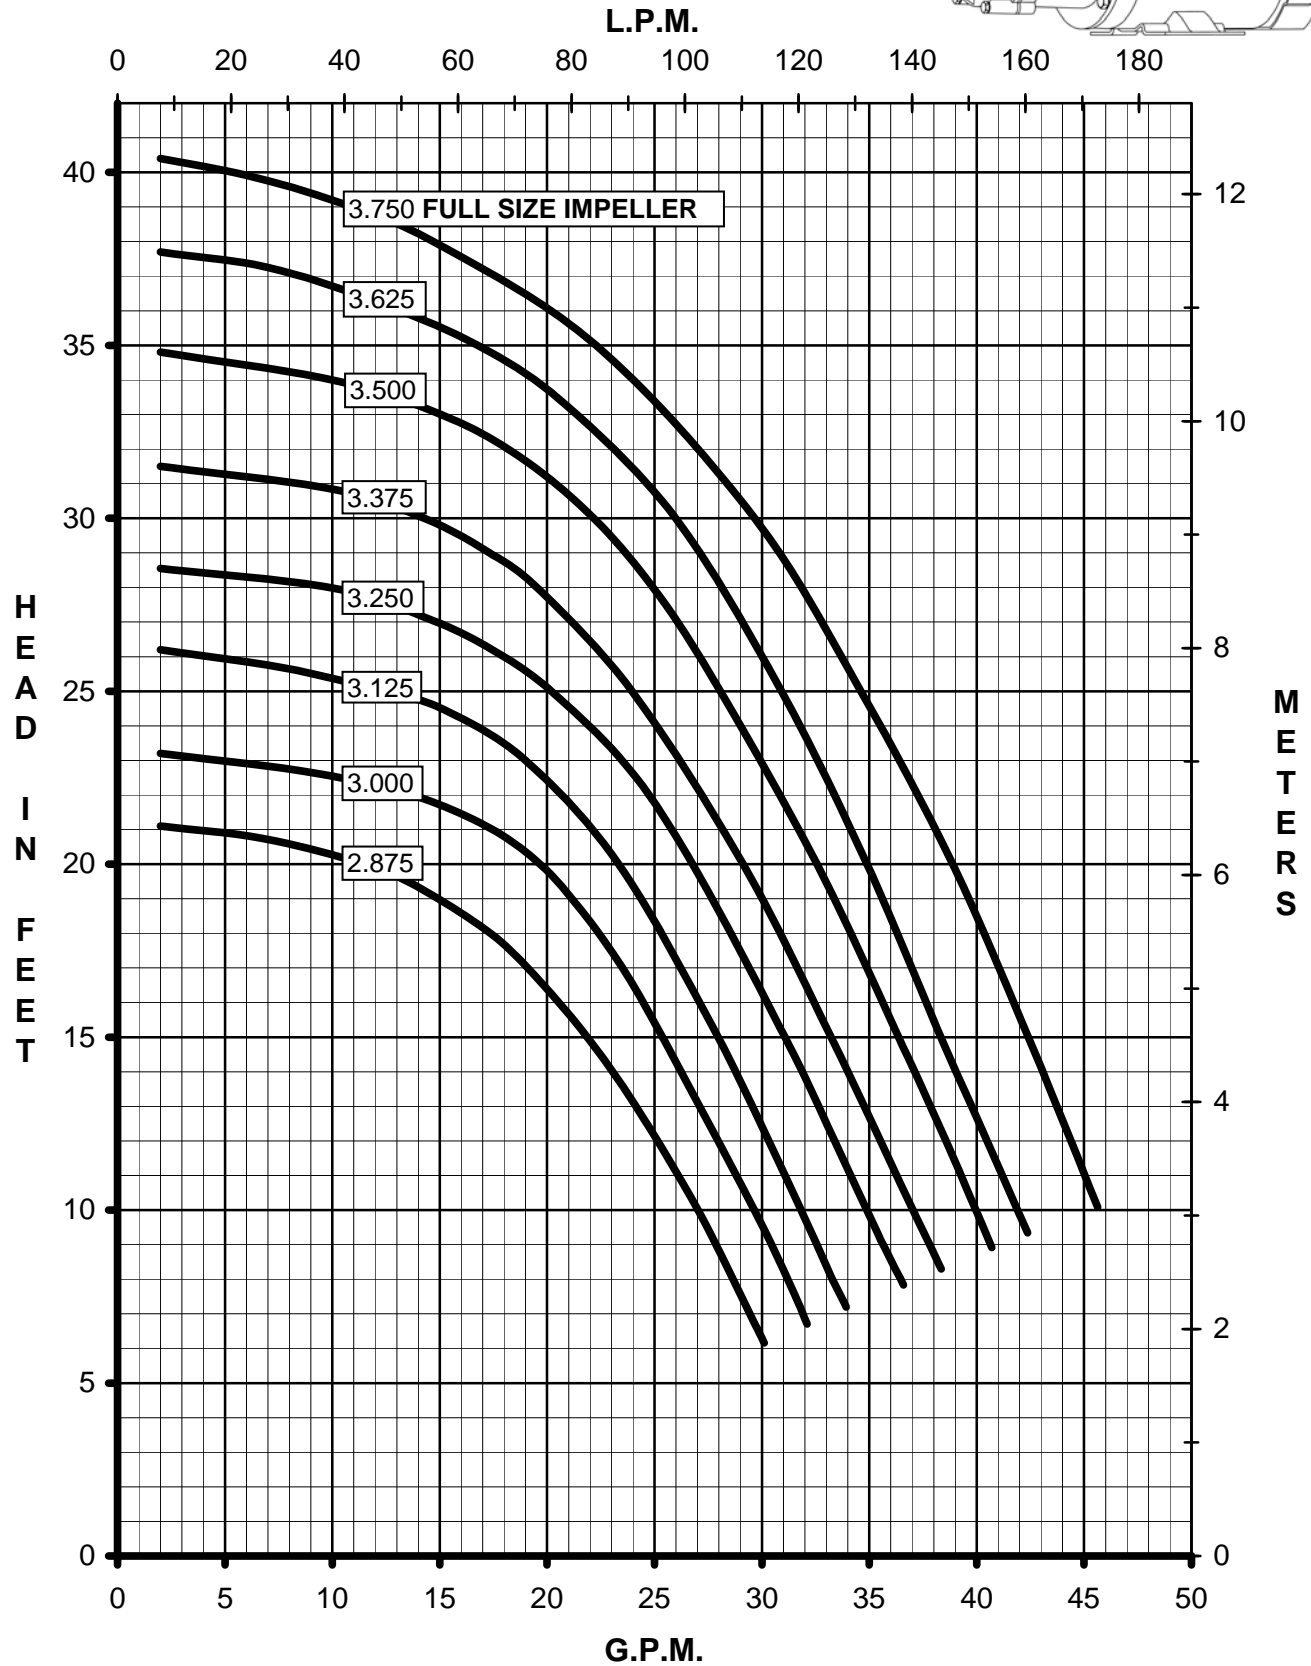

MARCH PUMPS

TE-7R-MD, TE-7K-MD

1PH, 3PH 50HZ

TRIM CURVES

MARCH PUMPS

TE-7R-MD, TE-7K-MD
FULL SIZE IMPELLER 3.750 DIA.
1PH, 3PH 50HZ

MARCH PUMPS

TE-7R-MD, TE-7K-MD
TRIM IMPELLER 3.625 DIA.
1PH, 3PH 50HZ

MARCH PUMPS

TE-7R-MD, TE-7K-MD
TRIM IMPELLER 3.500 DIA.
1PH, 3PH 50HZ

MARCH PUMPS

TE-7R-MD, TE-7K-MD
TRIM IMPELLER 3.375 DIA.
1PH, 3PH 50HZ

MARCH PUMPS

TE-7R-MD, TE-7K-MD
TRIM IMPELLER 3.250 DIA.
1PH, 3PH 50HZ

MARCH PUMPS

TE-7R-MD, TE-7K-MD
TRIM IMPELLER 3.125 DIA.
1PH, 3PH 50HZ

MARCH PUMPS

TE-7R-MD, TE-7K-MD
TRIM IMPELLER 3.000 DIA.
1PH, 3PH 50HZ

MARCH PUMPS

TE-7R-MD, TE-7K-MD
TRIM IMPELLER 2.875 DIA.
1PH, 3PH 50HZ