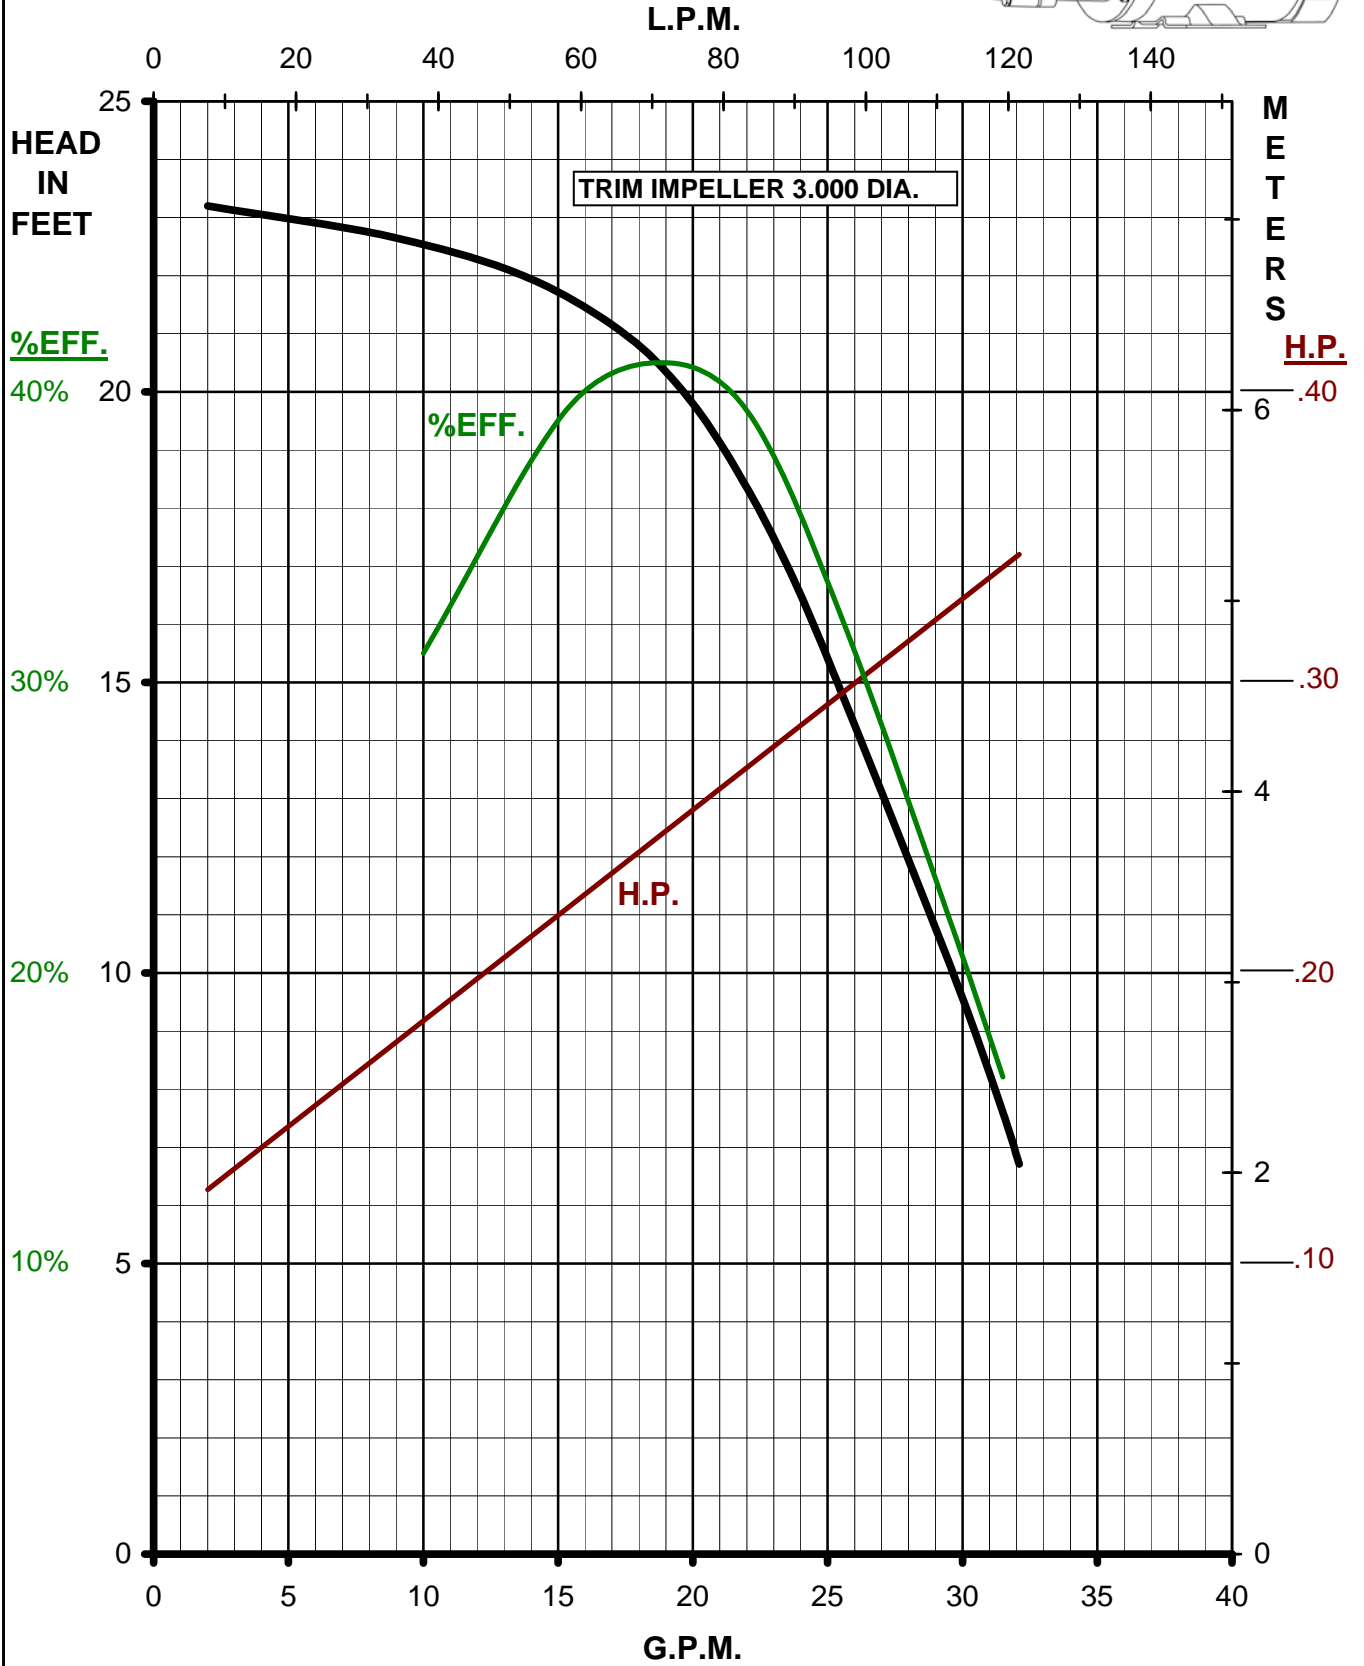

MARCH PUMPS

TE-7R-MD, TE-7K-MD

1PH, 3PH 50HZ

TRIM CURVES

MARCH PUMPS

TE-7R-MD, TE-7K-MD
FULL SIZE IMPELLER 3.750 DIA.
1PH, 3PH 50HZ

MARCH PUMPS

TE-7R-MD, TE-7K-MD
TRIM IMPELLER 3.625 DIA.
1PH, 3PH 50HZ

MARCH PUMPS

TE-7R-MD, TE-7K-MD
TRIM IMPELLER 3.500 DIA.
1PH, 3PH 50HZ

MARCH PUMPS

TE-7R-MD, TE-7K-MD
TRIM IMPELLER 3.375 DIA.
1PH, 3PH 50HZ

MARCH PUMPS

TE-7R-MD, TE-7K-MD
TRIM IMPELLER 3.250 DIA.
1PH, 3PH 50HZ

MARCH PUMPS

TE-7R-MD, TE-7K-MD
TRIM IMPELLER 3.125 DIA.
1PH, 3PH 50HZ

MARCH PUMPS

TE-7R-MD, TE-7K-MD
TRIM IMPELLER 3.000 DIA.
1PH, 3PH 50HZ

MARCH PUMPS

TE-7R-MD, TE-7K-MD
TRIM IMPELLER 2.875 DIA.
1PH, 3PH 50HZ