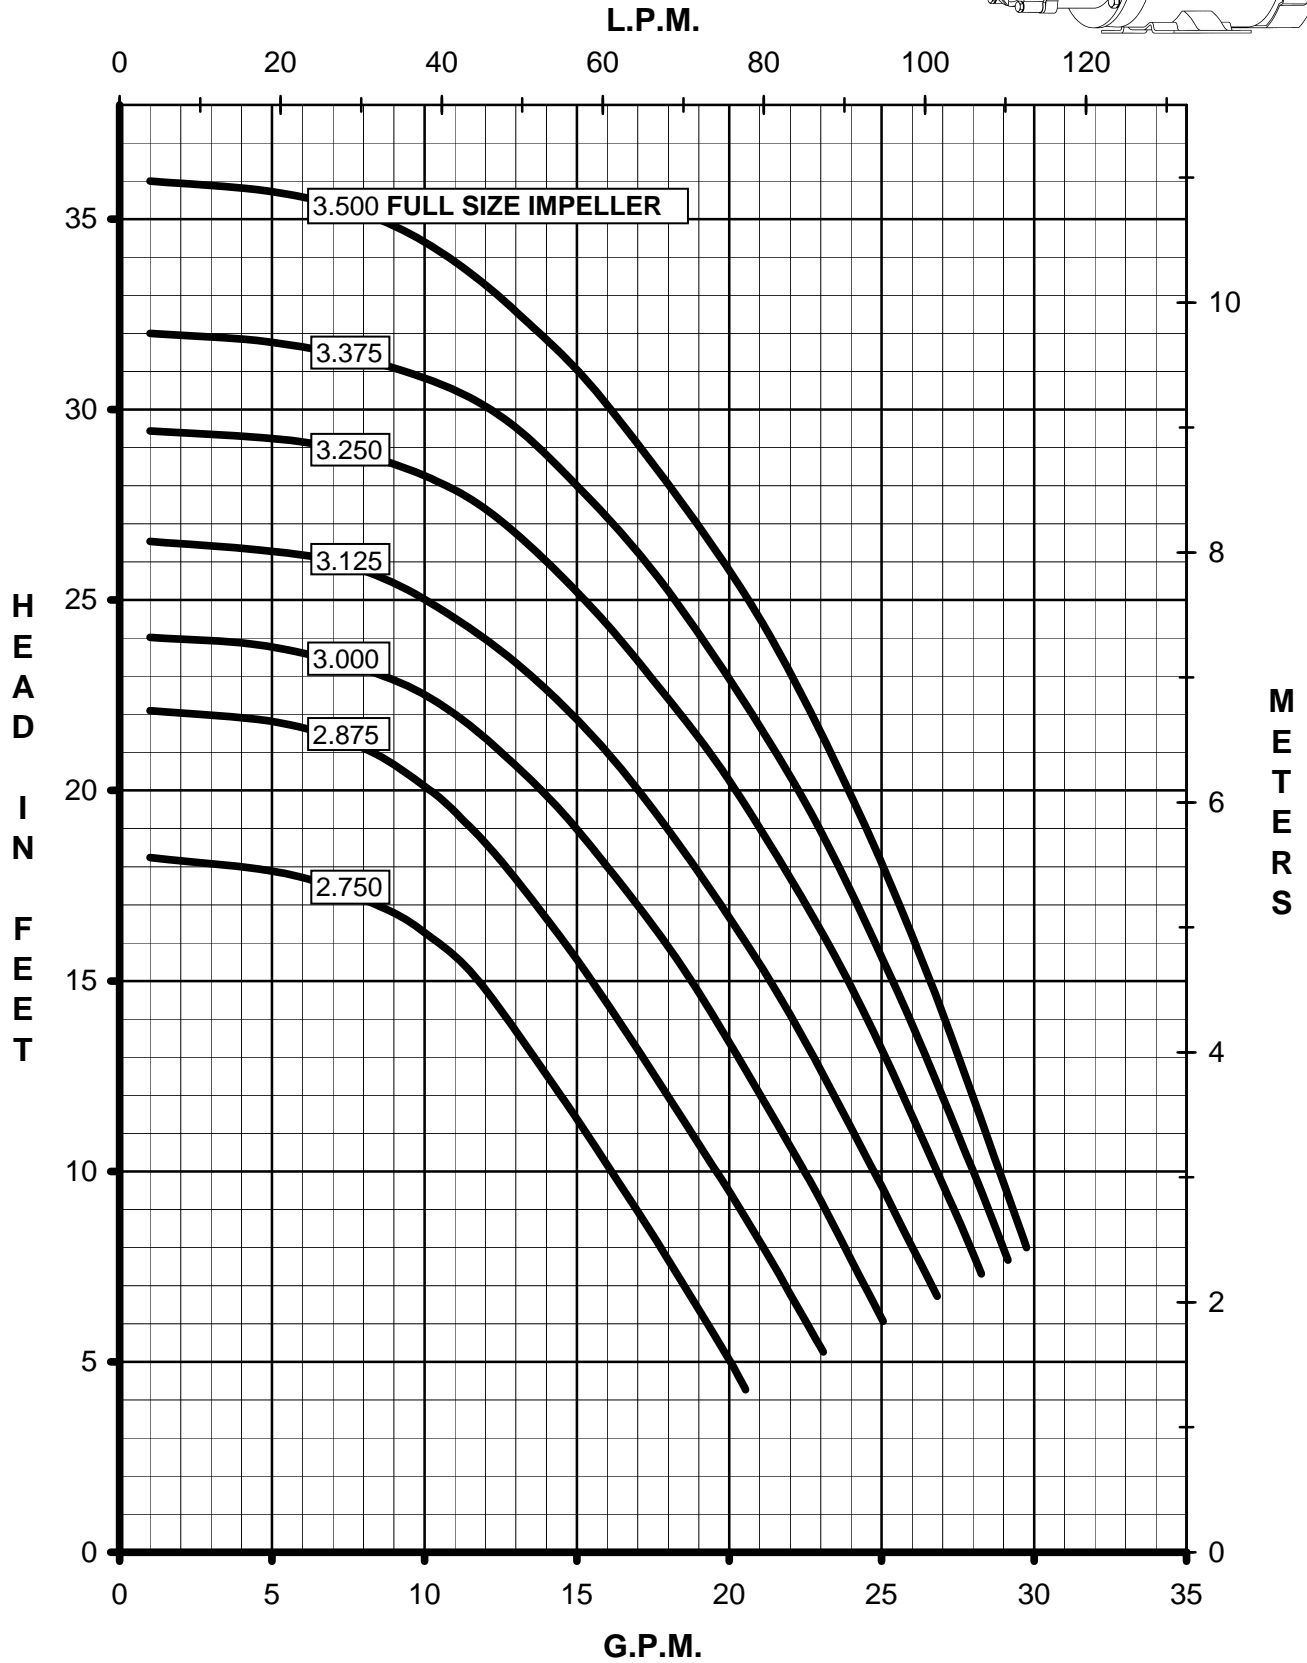

MARCH PUMPS

TE-6T-MD, TE-6K-MD 1PH, 3PH 50HZ TRIM CURVES

MARCH
PUMPS

TE-6T-MD, TE-6K-MD
FULL SIZE IMPELLER 3.500 DIA.
1PH, 3PH 50HZ

MARCH PUMPS

TE-6T-MD, TE-6K-MD
TRIM IMPELLER 3.375 DIA.
1PH, 3PH 50HZ

MARCH PUMPS

TE-6T-MD, TE-6K-MD
TRIM IMPELLER 3.250 DIA.
1PH, 3PH 50HZ

MARCH PUMPS

TE-6T-MD, TE-6K-MD
TRIM IMPELLER 3.125 DIA.
1PH, 3PH 50HZ

MARCH PUMPS

TE-6T-MD, TE-6K-MD
TRIM IMPELLER 3.000 DIA.
1PH, 3PH 50HZ

MARCH PUMPS

TE-6T-MD, TE-6K-MD TRIM IMPELLER 2.875 DIA. 1PH, 3PH 50HZ

MARCH PUMPS

TE-6T-MD, TE-6K-MD
TRIM IMPELLER 2.750 DIA.
1PH, 3PH 50HZ