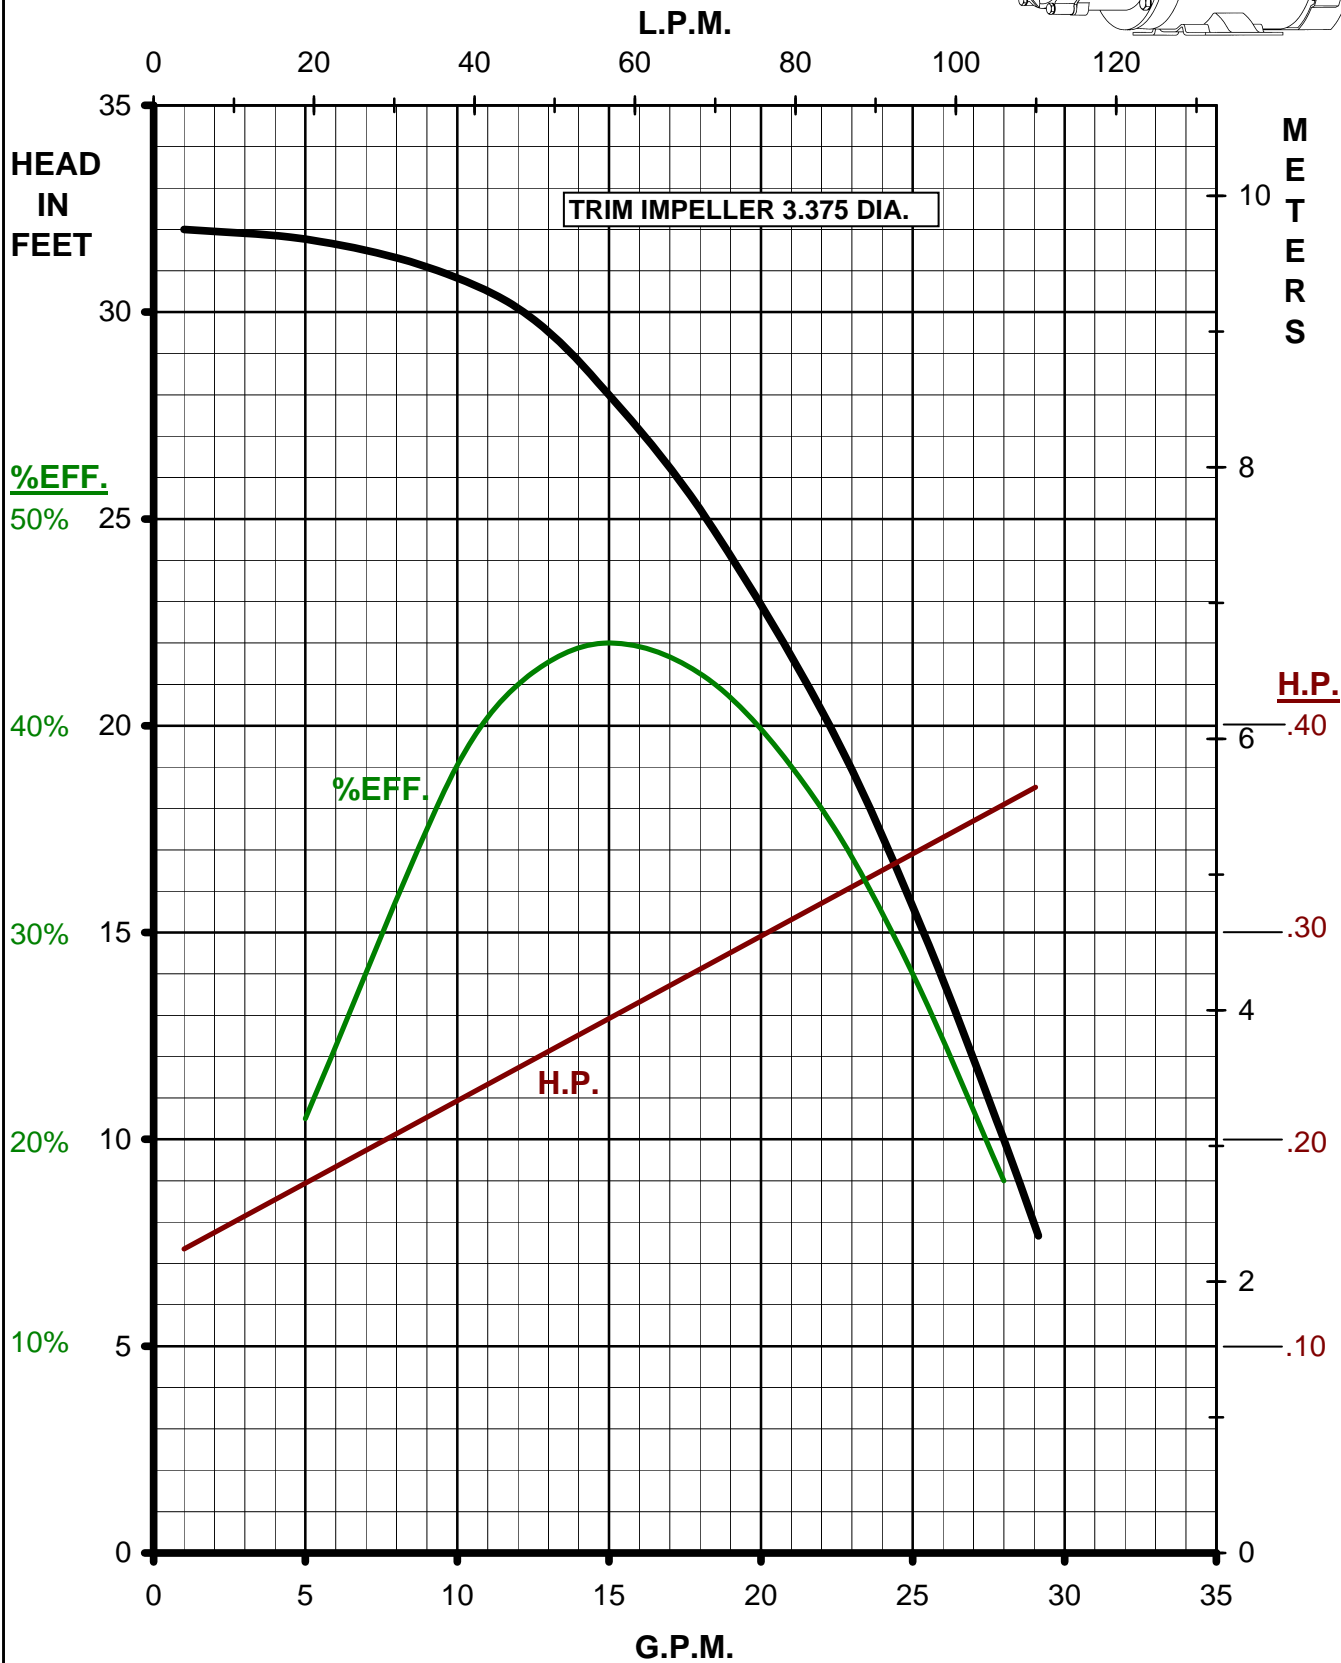

MARCH PUMPS

TE-6T-MD, TE-6K-MD 1PH, 3PH 50HZ TRIM CURVES

MARCH
PUMPS

TE-6T-MD, TE-6K-MD
FULL SIZE IMPELLER 3.500 DIA.
1PH, 3PH 50HZ

MARCH PUMPS

TE-6T-MD, TE-6K-MD
TRIM IMPELLER 3.375 DIA.
1PH, 3PH 50HZ

MARCH PUMPS

TE-6T-MD, TE-6K-MD
TRIM IMPELLER 3.250 DIA.
1PH, 3PH 50HZ

MARCH PUMPS

TE-6T-MD, TE-6K-MD
TRIM IMPELLER 3.125 DIA.
1PH, 3PH 50HZ

MARCH PUMPS

TE-6T-MD, TE-6K-MD
TRIM IMPELLER 3.000 DIA.
1PH, 3PH 50HZ

MARCH PUMPS

TE-6T-MD, TE-6K-MD TRIM IMPELLER 2.875 DIA. 1PH, 3PH 50HZ

MARCH PUMPS

TE-6T-MD, TE-6K-MD
TRIM IMPELLER 2.750 DIA.
1PH, 3PH 50HZ