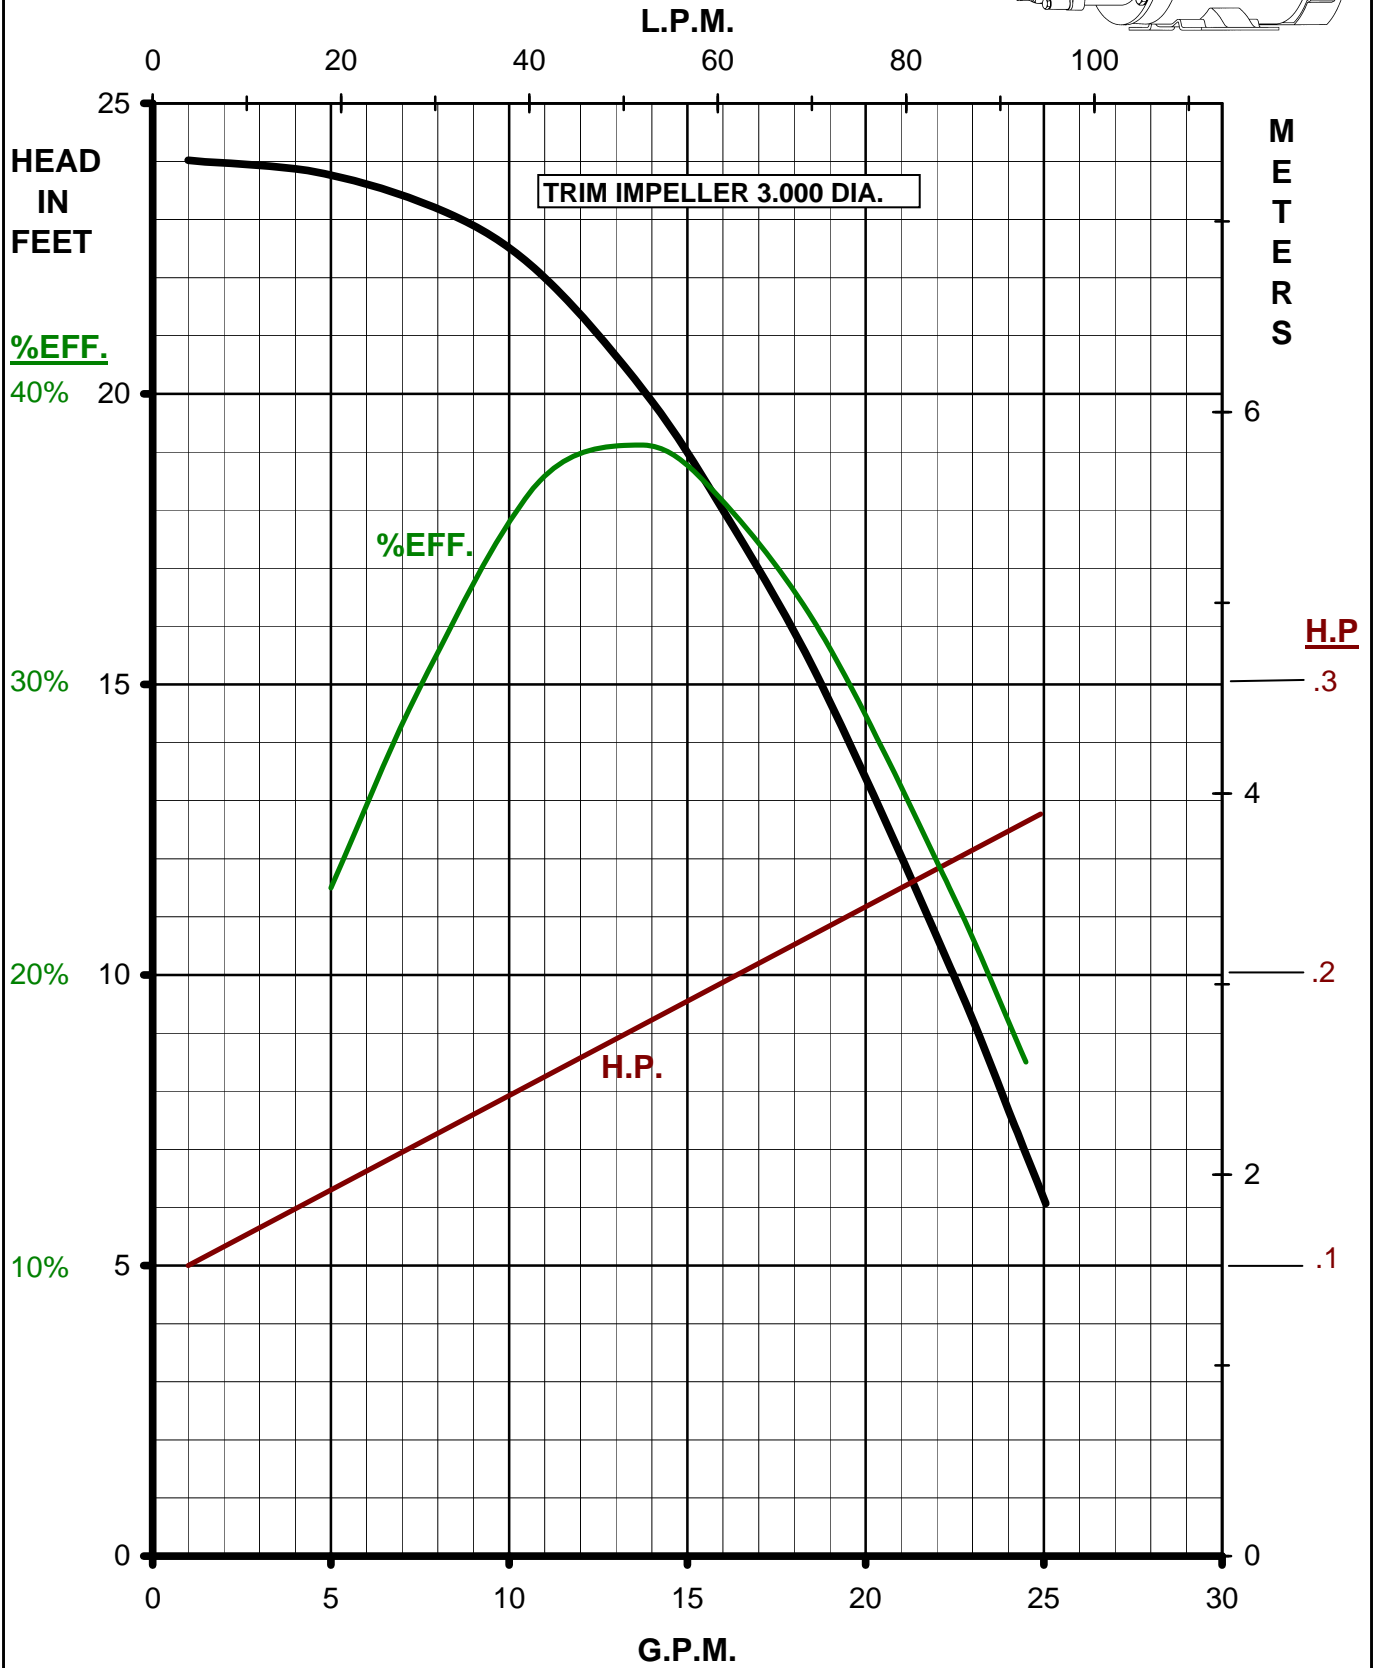

MARCH PUMPS

TE-6T-MD, TE-6K-MD 1PH, 3PH 50HZ TRIM CURVES

MARCH
PUMPS

TE-6T-MD, TE-6K-MD
FULL SIZE IMPELLER 3.500 DIA.
1PH, 3PH 50HZ

MARCH PUMPS

TE-6T-MD, TE-6K-MD
TRIM IMPELLER 3.375 DIA.
1PH, 3PH 50HZ

MARCH PUMPS

TE-6T-MD, TE-6K-MD
TRIM IMPELLER 3.250 DIA.
1PH, 3PH 50HZ

MARCH PUMPS

TE-6T-MD, TE-6K-MD
TRIM IMPELLER 3.125 DIA.
1PH, 3PH 50HZ

MARCH PUMPS

TE-6T-MD, TE-6K-MD
TRIM IMPELLER 3.000 DIA.
1PH, 3PH 50HZ

MARCH PUMPS

TE-6T-MD, TE-6K-MD TRIM IMPELLER 2.875 DIA. 1PH, 3PH 50HZ

MARCH PUMPS

TE-6T-MD, TE-6K-MD
TRIM IMPELLER 2.750 DIA.
1PH, 3PH 50HZ