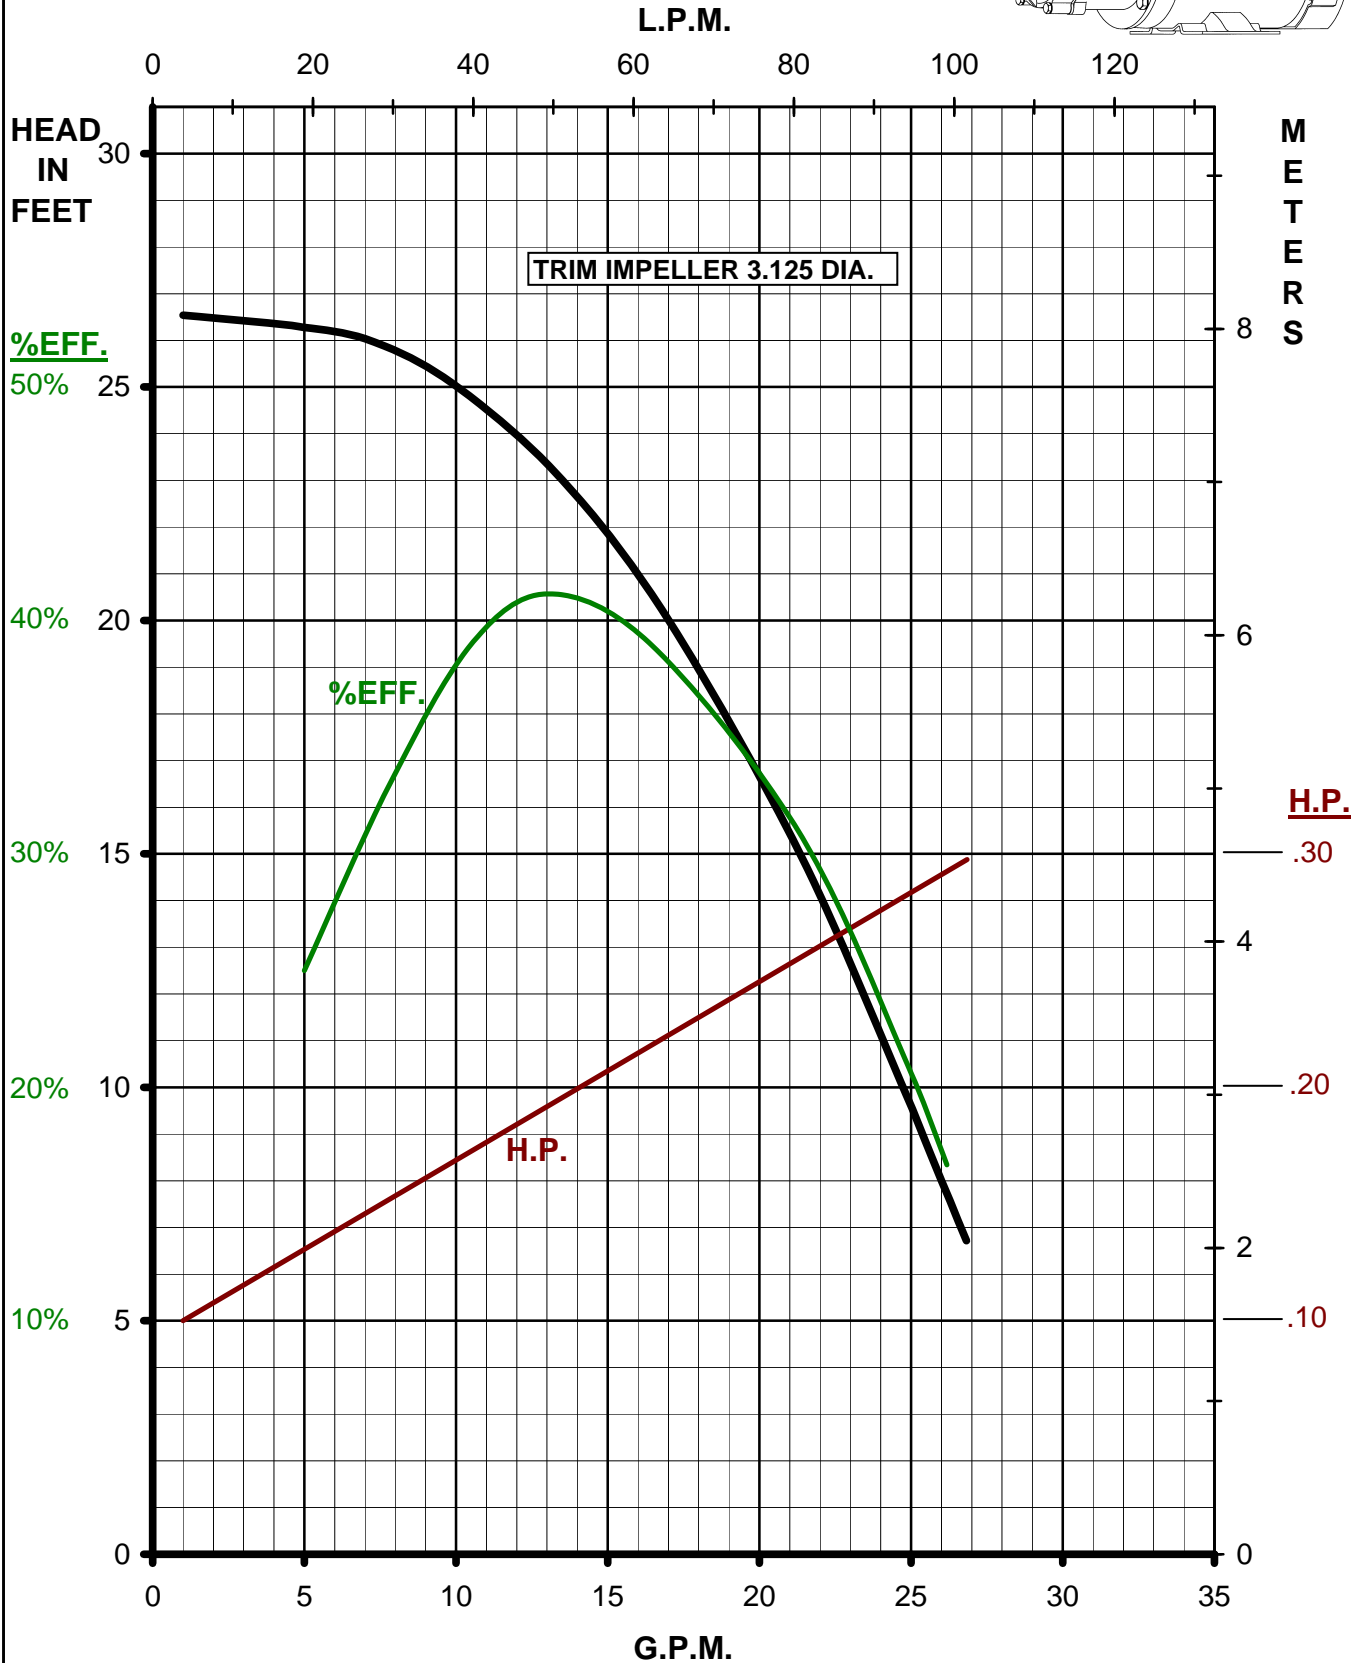

MARCH PUMPS

TE-6T-MD, TE-6K-MD 1PH, 3PH 50HZ TRIM CURVES

MARCH
PUMPS

TE-6T-MD, TE-6K-MD
FULL SIZE IMPELLER 3.500 DIA.
1PH, 3PH 50HZ

MARCH PUMPS

TE-6T-MD, TE-6K-MD
TRIM IMPELLER 3.375 DIA.
1PH, 3PH 50HZ

MARCH PUMPS

TE-6T-MD, TE-6K-MD
TRIM IMPELLER 3.250 DIA.
1PH, 3PH 50HZ

MARCH PUMPS

TE-6T-MD, TE-6K-MD
TRIM IMPELLER 3.125 DIA.
1PH, 3PH 50HZ

MARCH PUMPS

TE-6T-MD, TE-6K-MD
TRIM IMPELLER 3.000 DIA.
1PH, 3PH 50HZ

MARCH PUMPS

TE-6T-MD, TE-6K-MD TRIM IMPELLER 2.875 DIA. 1PH, 3PH 50HZ

MARCH PUMPS

TE-6T-MD, TE-6K-MD
TRIM IMPELLER 2.750 DIA.
1PH, 3PH 50HZ