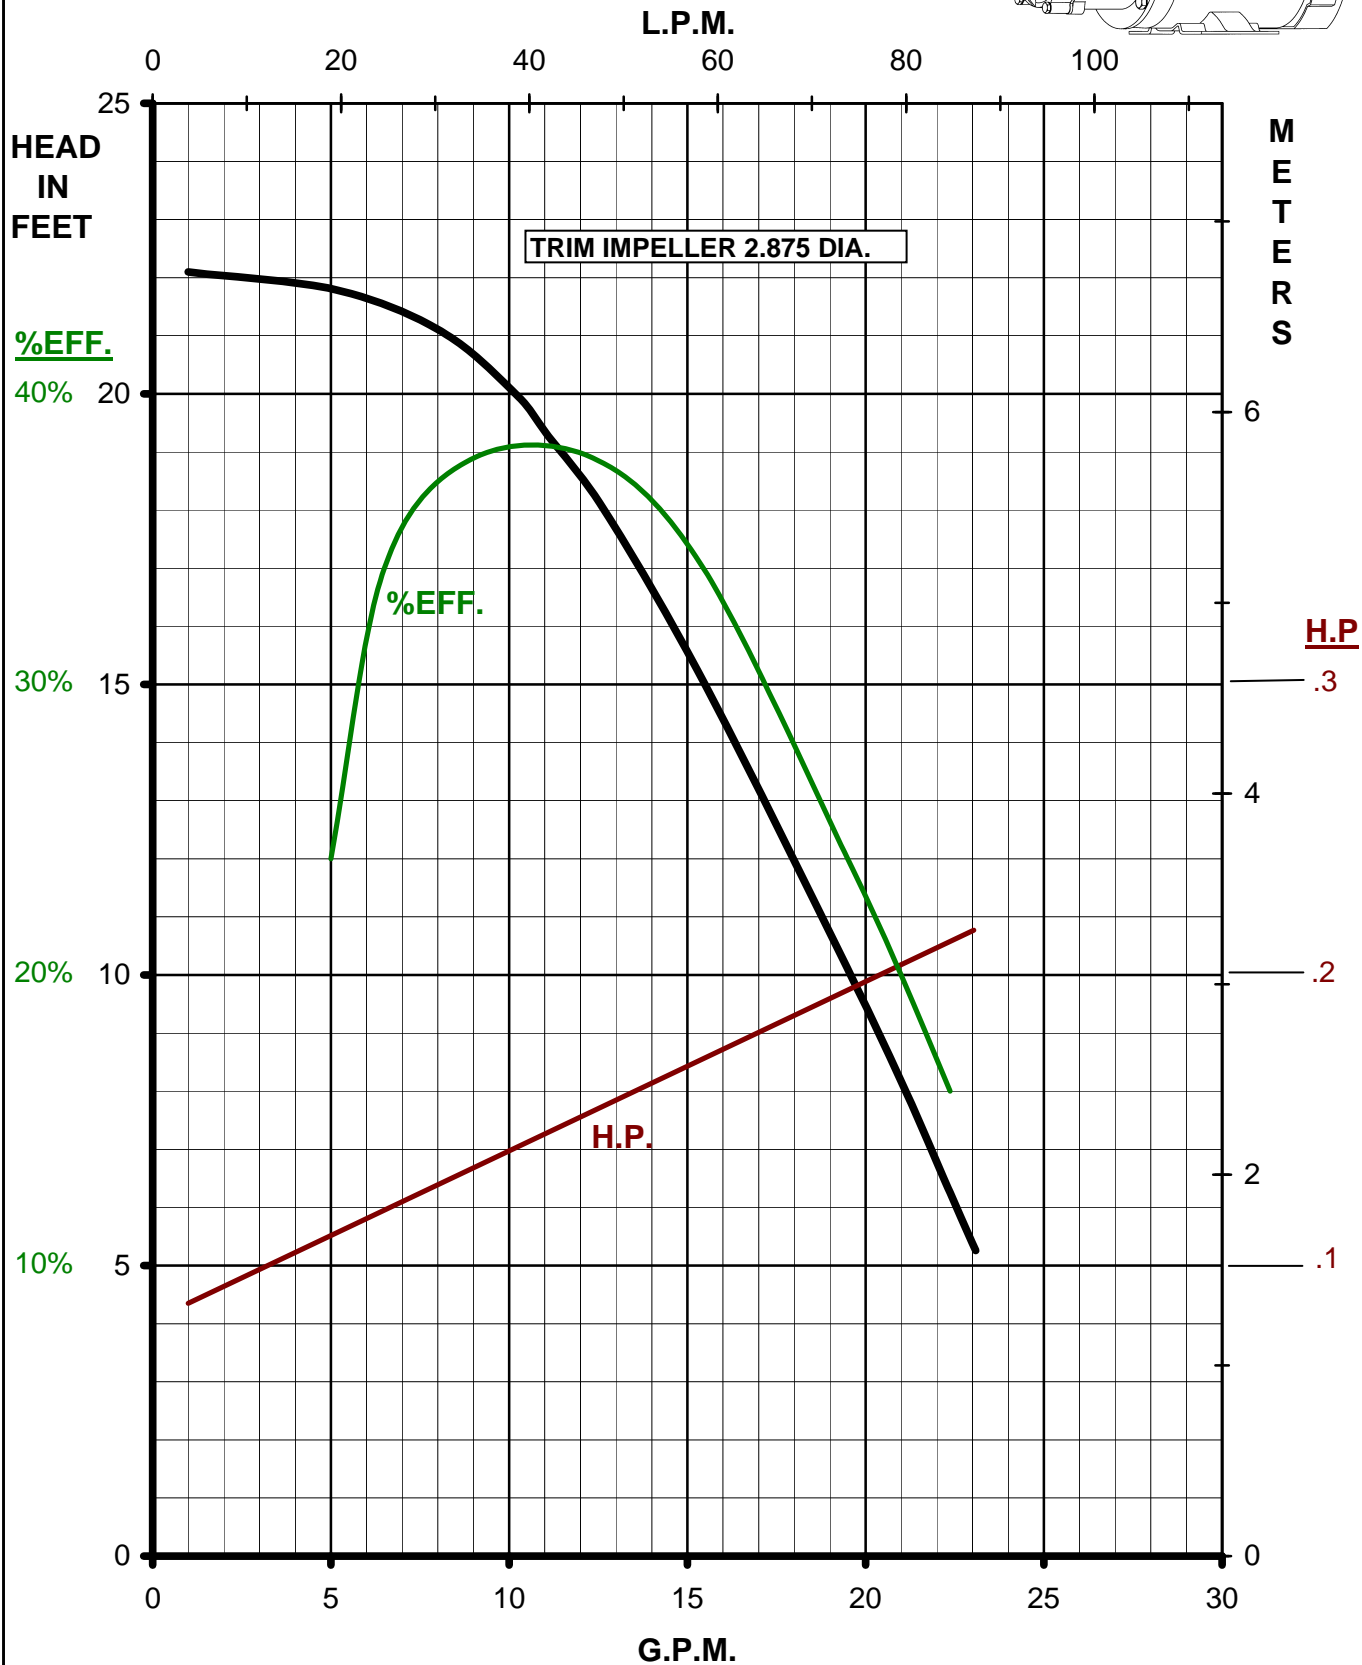

MARCH PUMPS

TE-6T-MD, TE-6K-MD 1PH, 3PH 50HZ TRIM CURVES

MARCH
PUMPS

TE-6T-MD, TE-6K-MD
FULL SIZE IMPELLER 3.500 DIA.
1PH, 3PH 50HZ

MARCH PUMPS

TE-6T-MD, TE-6K-MD
TRIM IMPELLER 3.375 DIA.
1PH, 3PH 50HZ

MARCH PUMPS

TE-6T-MD, TE-6K-MD
TRIM IMPELLER 3.250 DIA.
1PH, 3PH 50HZ

MARCH PUMPS

TE-6T-MD, TE-6K-MD
TRIM IMPELLER 3.125 DIA.
1PH, 3PH 50HZ

MARCH PUMPS

TE-6T-MD, TE-6K-MD
TRIM IMPELLER 3.000 DIA.
1PH, 3PH 50HZ

MARCH PUMPS

TE-6T-MD, TE-6K-MD TRIM IMPELLER 2.875 DIA. 1PH, 3PH 50HZ

MARCH PUMPS

TE-6T-MD, TE-6K-MD
TRIM IMPELLER 2.750 DIA.
1PH, 3PH 50HZ