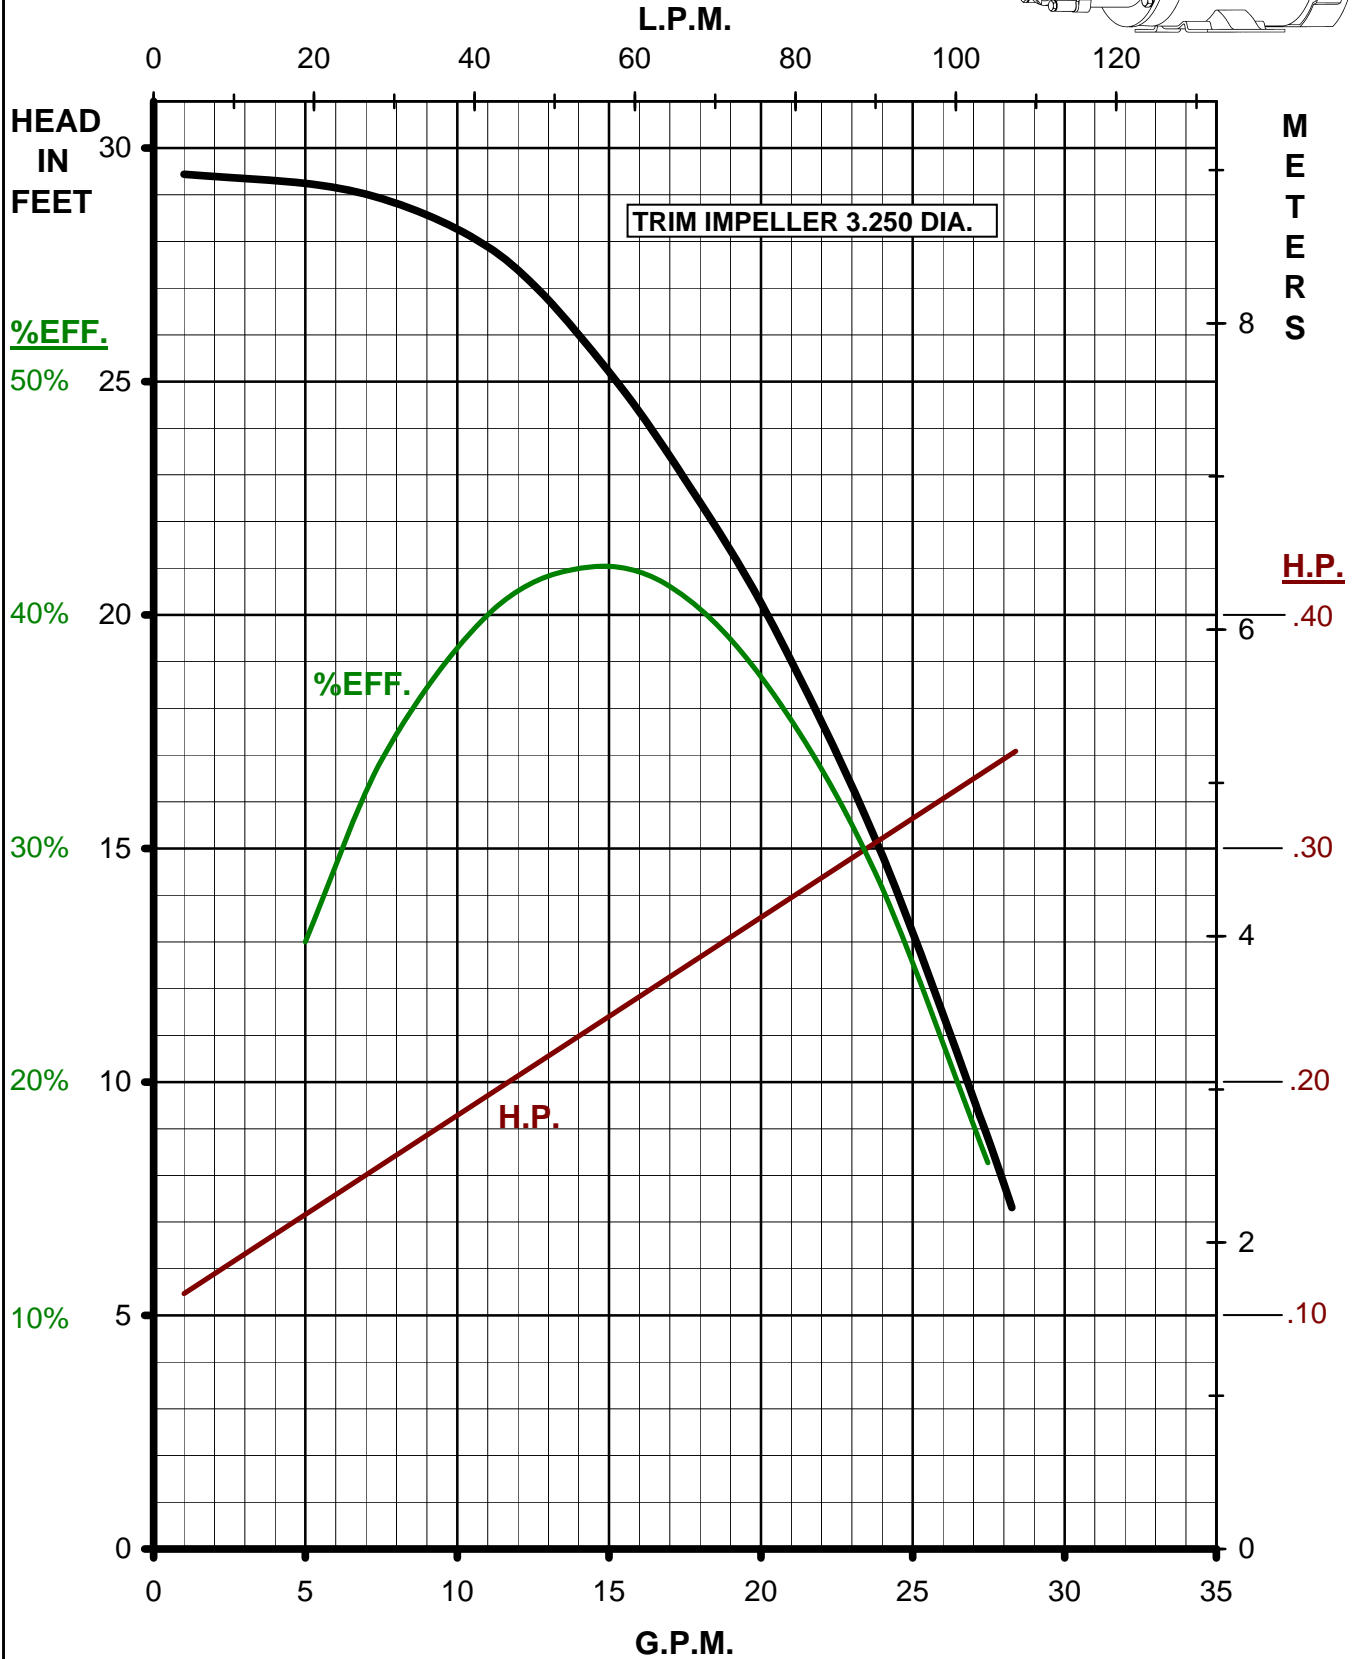

MARCH PUMPS

TE-6T-MD, TE-6K-MD 1PH, 3PH 50HZ TRIM CURVES

MARCH
PUMPS

TE-6T-MD, TE-6K-MD
FULL SIZE IMPELLER 3.500 DIA.
1PH, 3PH 50HZ

MARCH PUMPS

TE-6T-MD, TE-6K-MD
TRIM IMPELLER 3.375 DIA.
1PH, 3PH 50HZ

MARCH PUMPS

TE-6T-MD, TE-6K-MD
TRIM IMPELLER 3.250 DIA.
1PH, 3PH 50HZ

MARCH PUMPS

TE-6T-MD, TE-6K-MD
TRIM IMPELLER 3.125 DIA.
1PH, 3PH 50HZ

MARCH PUMPS

TE-6T-MD, TE-6K-MD
TRIM IMPELLER 3.000 DIA.
1PH, 3PH 50HZ

MARCH PUMPS

TE-6T-MD, TE-6K-MD TRIM IMPELLER 2.875 DIA. 1PH, 3PH 50HZ

MARCH PUMPS

TE-6T-MD, TE-6K-MD
TRIM IMPELLER 2.750 DIA.
1PH, 3PH 50HZ