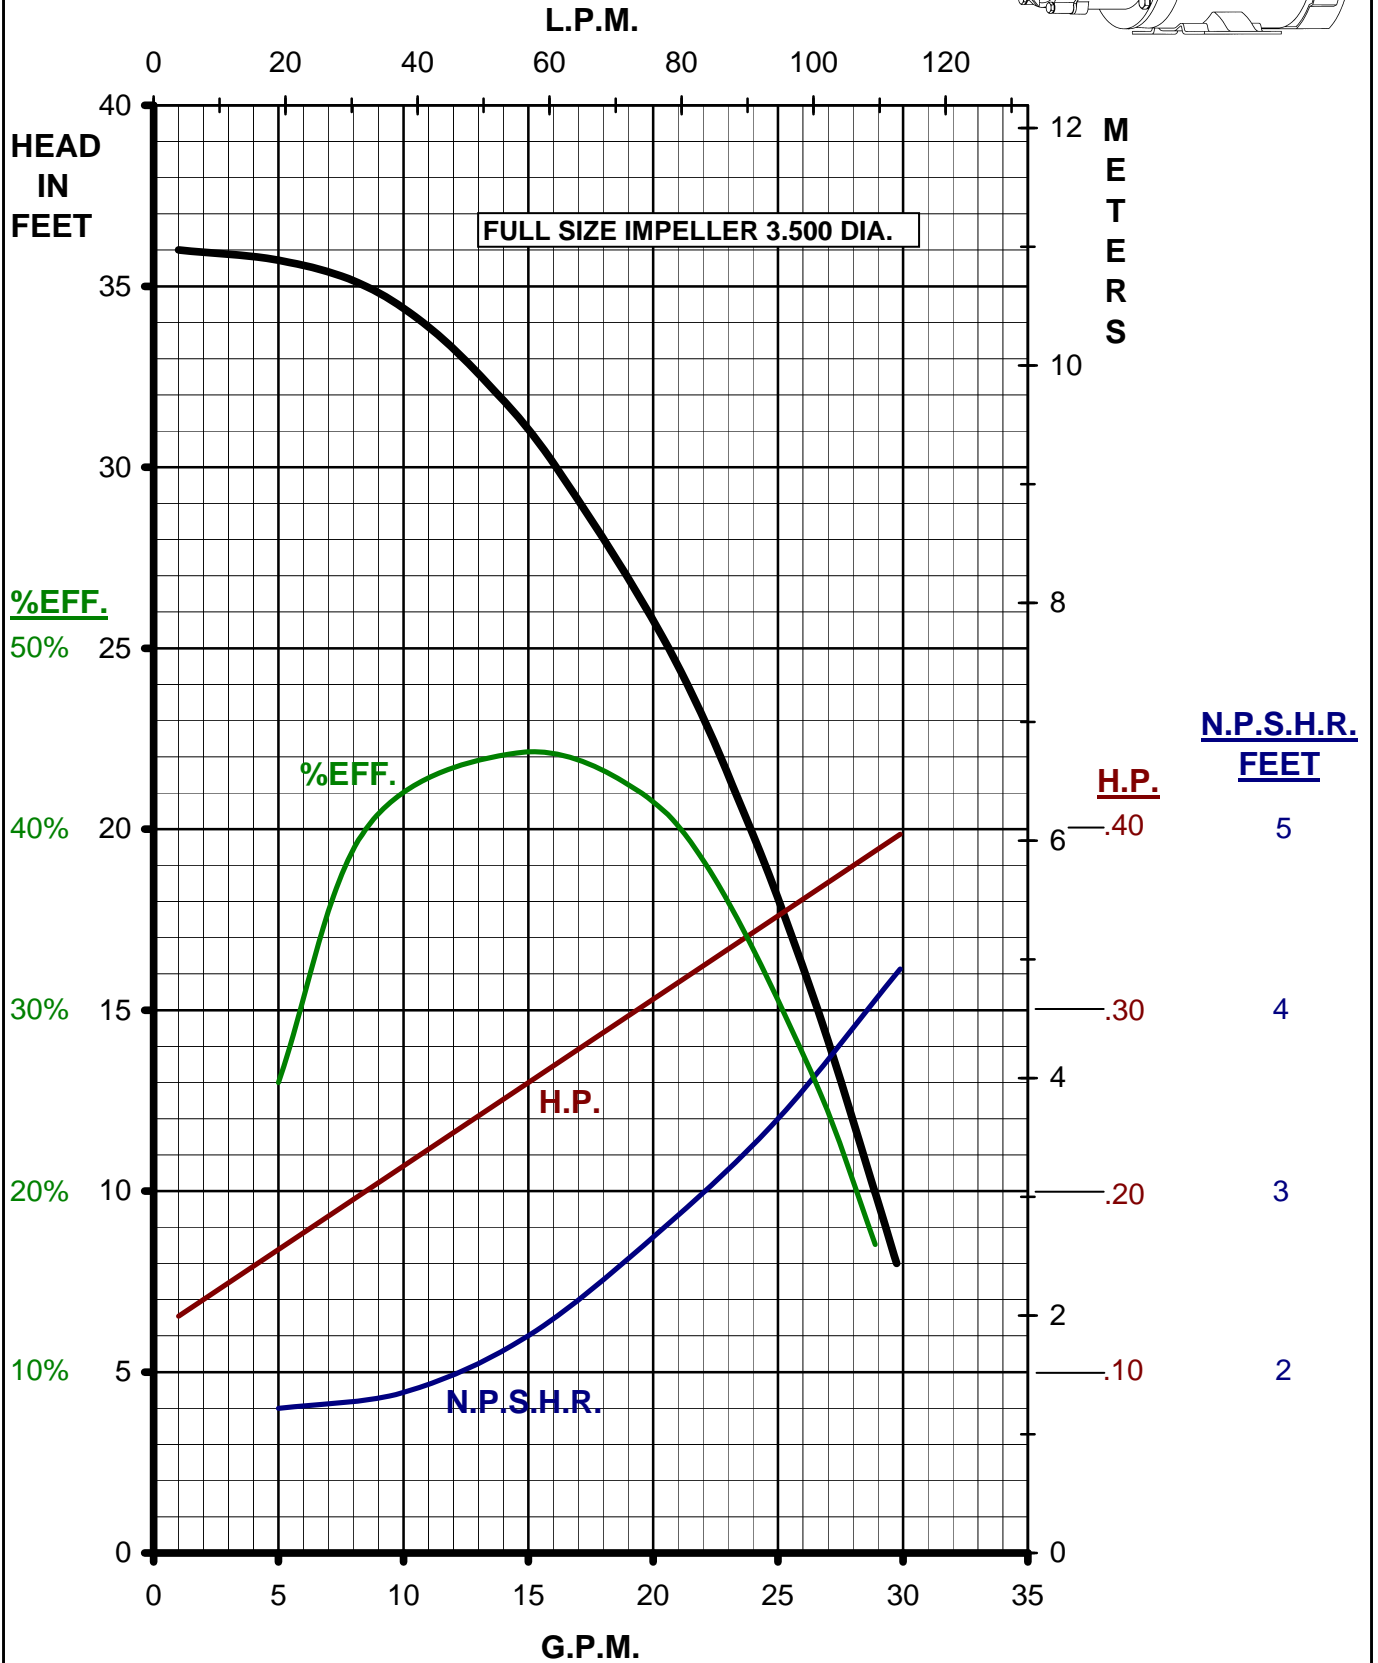

MARCH PUMPS

TE-6T-MD, TE-6K-MD 1PH, 3PH 50HZ TRIM CURVES

MARCH
PUMPS

TE-6T-MD, TE-6K-MD
FULL SIZE IMPELLER 3.500 DIA.
1PH, 3PH 50HZ

MARCH PUMPS

TE-6T-MD, TE-6K-MD
TRIM IMPELLER 3.375 DIA.
1PH, 3PH 50HZ

MARCH PUMPS

TE-6T-MD, TE-6K-MD
TRIM IMPELLER 3.250 DIA.
1PH, 3PH 50HZ

MARCH PUMPS

TE-6T-MD, TE-6K-MD
TRIM IMPELLER 3.125 DIA.
1PH, 3PH 50HZ

MARCH PUMPS

TE-6T-MD, TE-6K-MD
TRIM IMPELLER 3.000 DIA.
1PH, 3PH 50HZ

MARCH PUMPS

TE-6T-MD, TE-6K-MD TRIM IMPELLER 2.875 DIA. 1PH, 3PH 50HZ

MARCH PUMPS

TE-6T-MD, TE-6K-MD
TRIM IMPELLER 2.750 DIA.
1PH, 3PH 50HZ