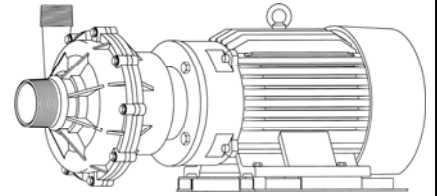

MARCH PUMPS

TE-10K-MD 3PH 50HZ TRIM CURVES

MARCH
PUMPS

TE-10K-MD
FULL SIZE IMPELLER 7.250 DIA.
3PH 50HZ

MARCH
PUMPS

TE-10K-MD
TRIM IMPELLER 6.625 DIA.
3PH 50HZ

MARCH PUMPS

TE-10K-MD
TRIM IMPELLER 6.250 DIA.
3PH 50HZ

MARCH PUMPS

TE-10K-MD
TRIM IMPELLER 5.750 DIA.
3PH 50HZ

MARCH PUMPS

TE-10K-MD
TRIM IMPELLER 5.250 DIA.
3PH 50HZ