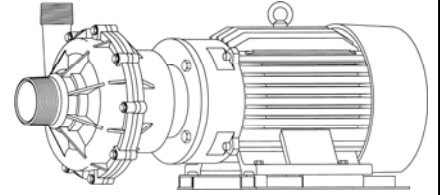

MARCH PUMPS

TE-10K-MD 3PH 50HZ TRIM CURVES

MARCH
PUMPS

TE-10K-MD
FULL SIZE IMPELLER 7.250 DIA.
3PH 50HZ

MARCH
PUMPS

TE-10K-MD
TRIM IMPELLER 6.625 DIA.
3PH 50HZ

MARCH PUMPS

TE-10K-MD
TRIM IMPELLER 6.250 DIA.
3PH 50HZ

MARCH PUMPS

TE-10K-MD
TRIM IMPELLER 5.750 DIA.
3PH 50HZ

MARCH PUMPS

TE-10K-MD
TRIM IMPELLER 5.250 DIA.
3PH 50HZ