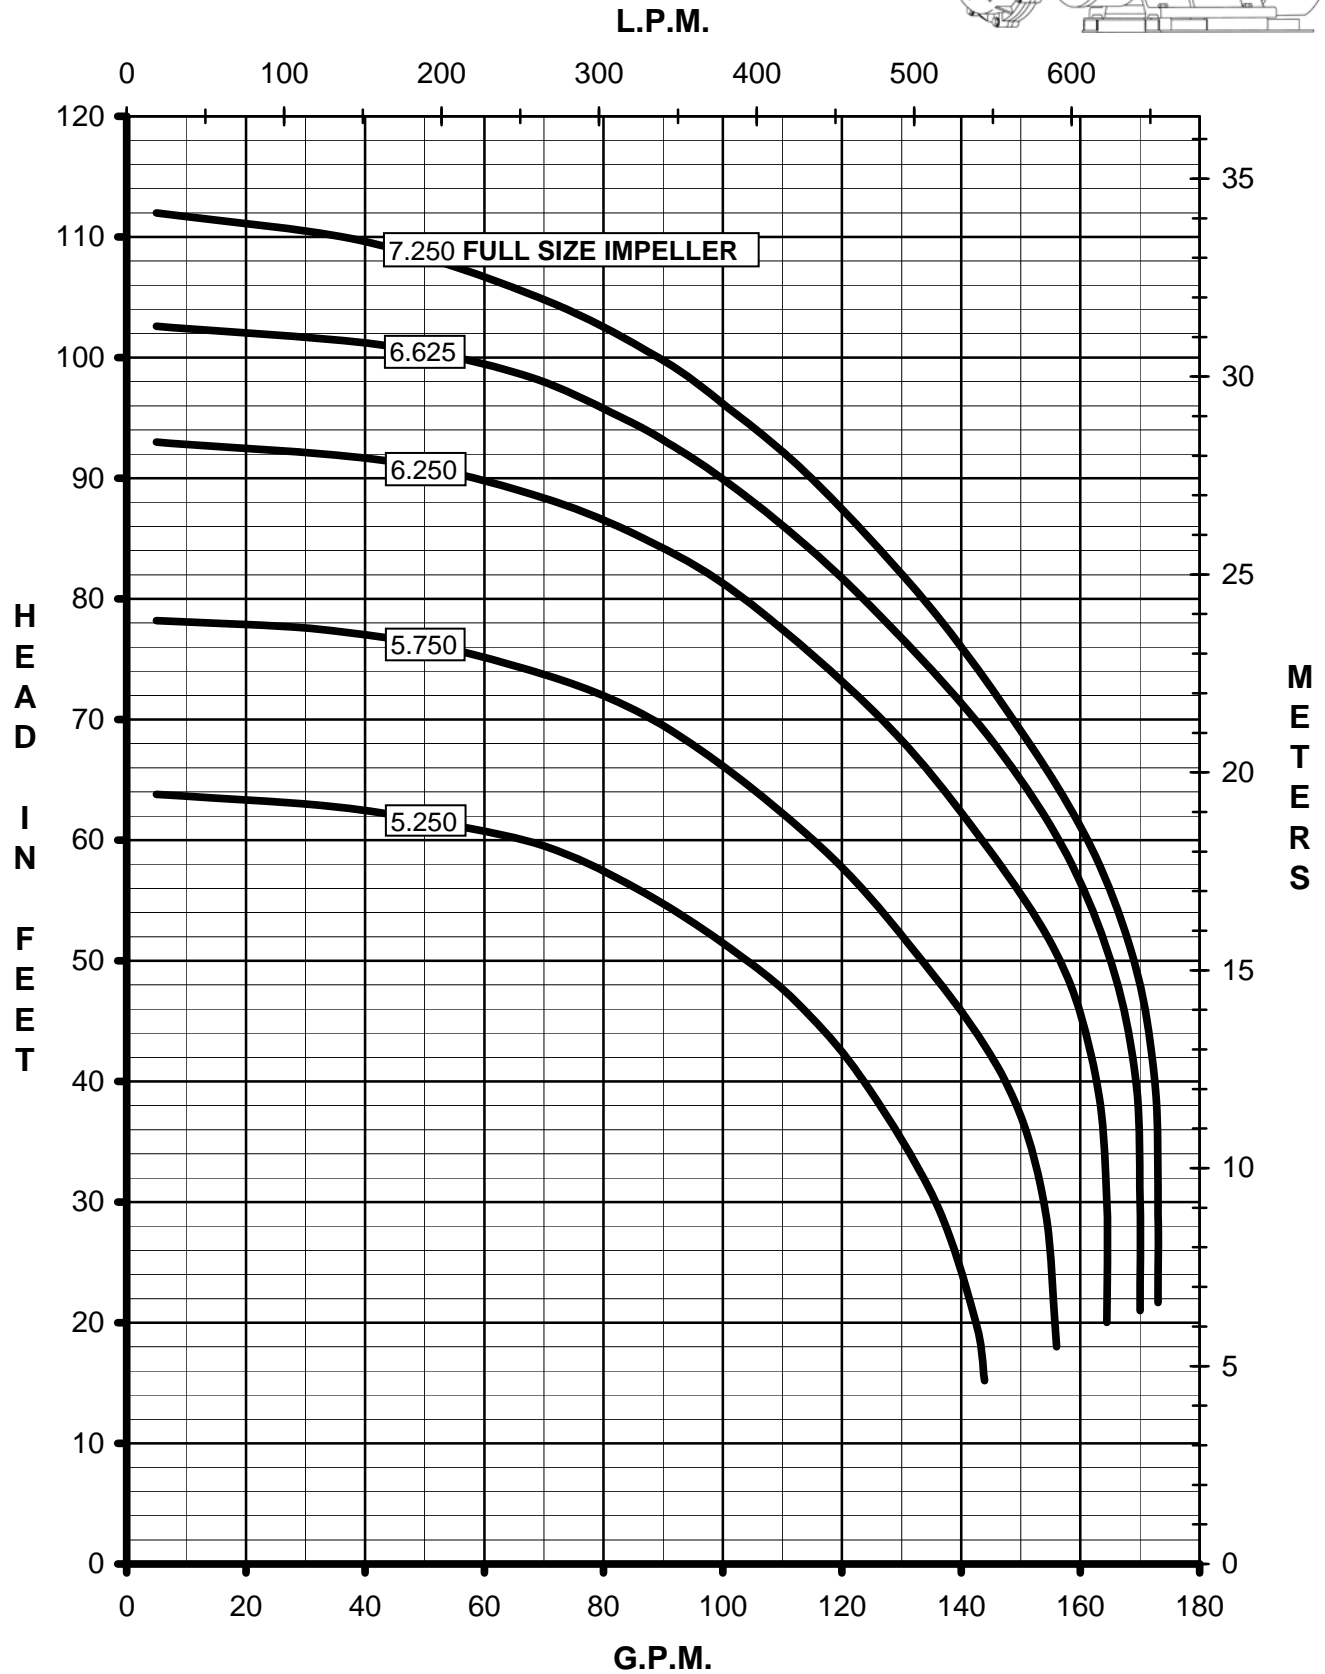

MARCH PUMPS

TE-10K-MD 3PH 50HZ TRIM CURVES

MARCH
PUMPS

TE-10K-MD
FULL SIZE IMPELLER 7.250 DIA.
3PH 50HZ

MARCH
PUMPS

TE-10K-MD
TRIM IMPELLER 6.625 DIA.
3PH 50HZ

MARCH PUMPS

TE-10K-MD
TRIM IMPELLER 6.250 DIA.
3PH 50HZ

MARCH PUMPS

TE-10K-MD
TRIM IMPELLER 5.750 DIA.
3PH 50HZ

MARCH PUMPS

TE-10K-MD
TRIM IMPELLER 5.250 DIA.
3PH 50HZ