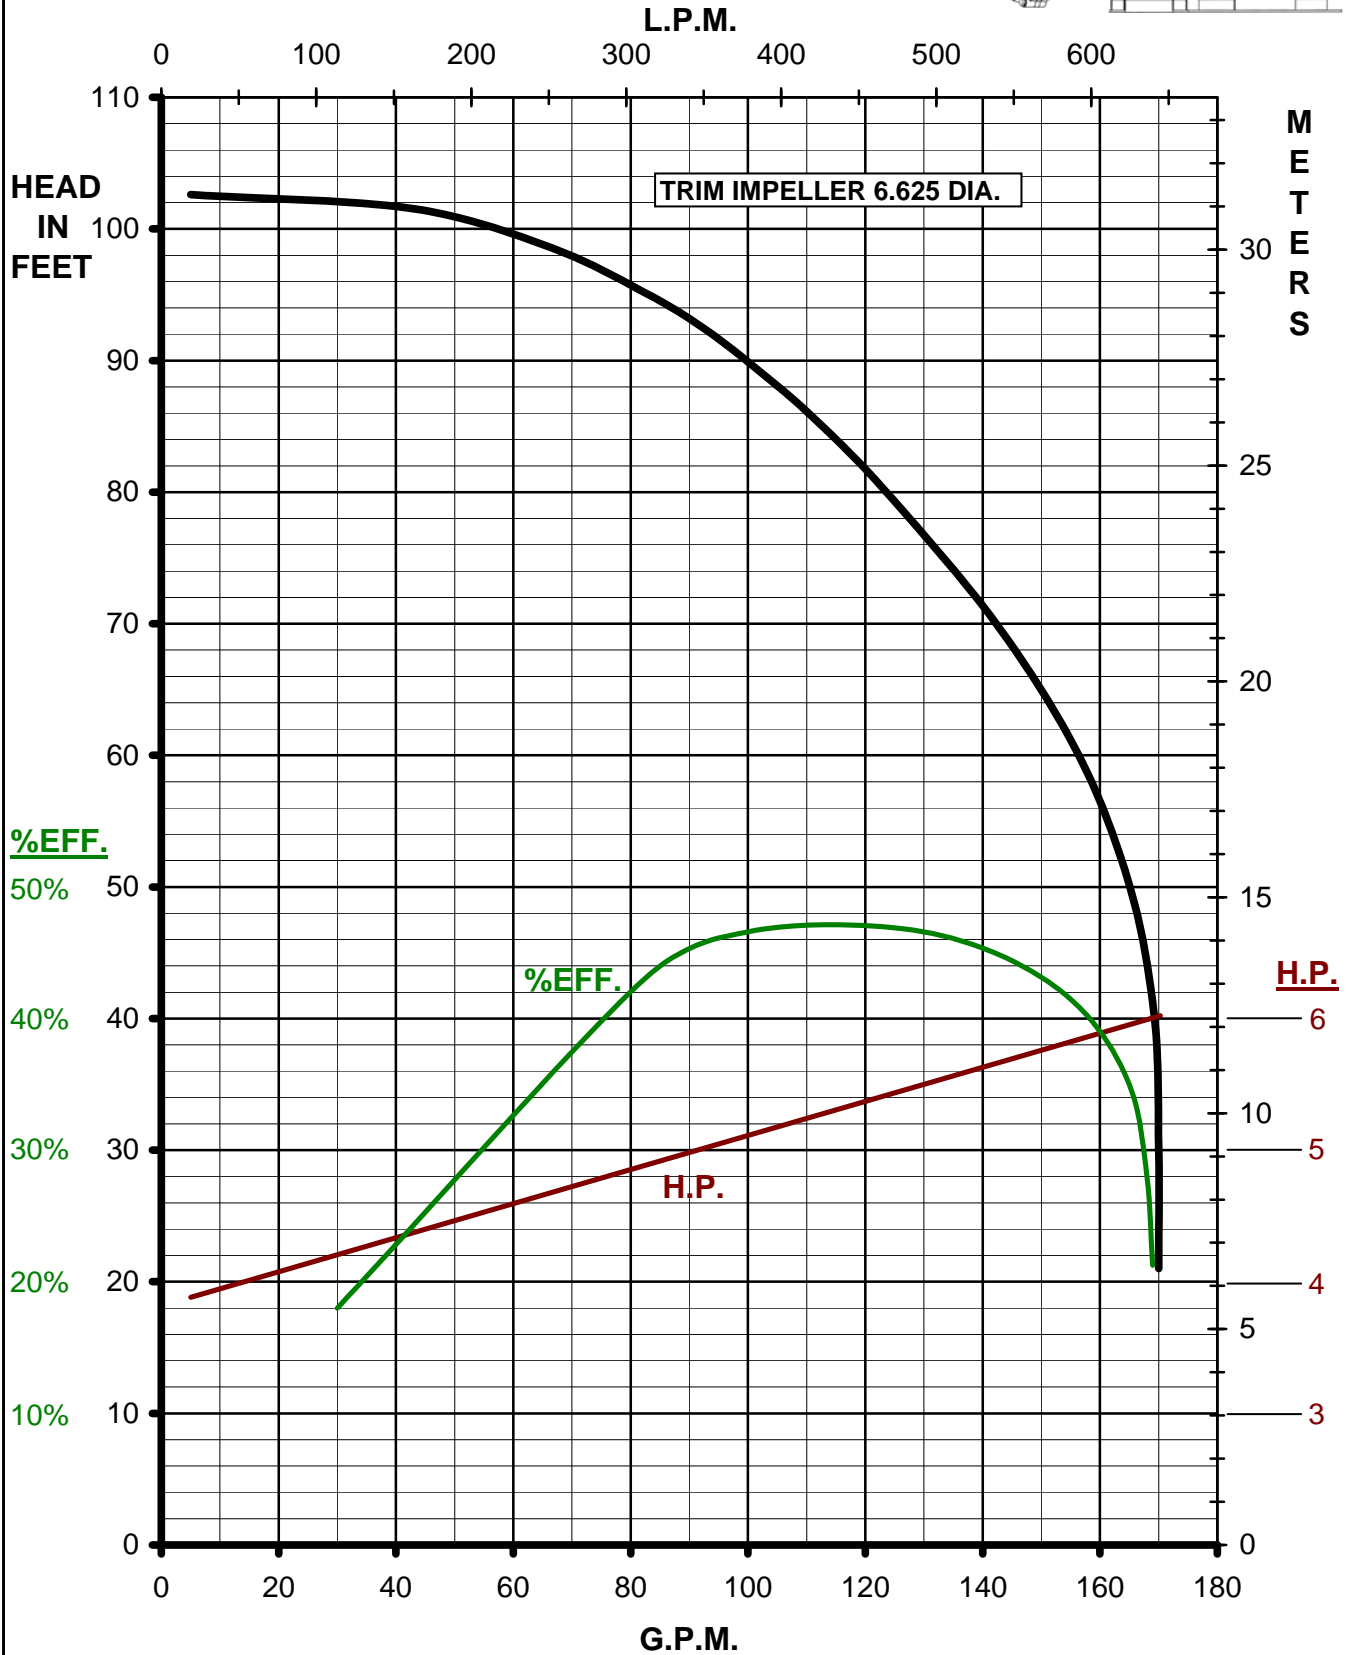

MARCH PUMPS

TE-10K-MD 3PH 50HZ TRIM CURVES

MARCH
PUMPS

TE-10K-MD
FULL SIZE IMPELLER 7.250 DIA.
3PH 50HZ

MARCH
PUMPS

TE-10K-MD
TRIM IMPELLER 6.625 DIA.
3PH 50HZ

MARCH PUMPS

TE-10K-MD
TRIM IMPELLER 6.250 DIA.
3PH 50HZ

MARCH PUMPS

TE-10K-MD
TRIM IMPELLER 5.750 DIA.
3PH 50HZ

MARCH PUMPS

TE-10K-MD
TRIM IMPELLER 5.250 DIA.
3PH 50HZ