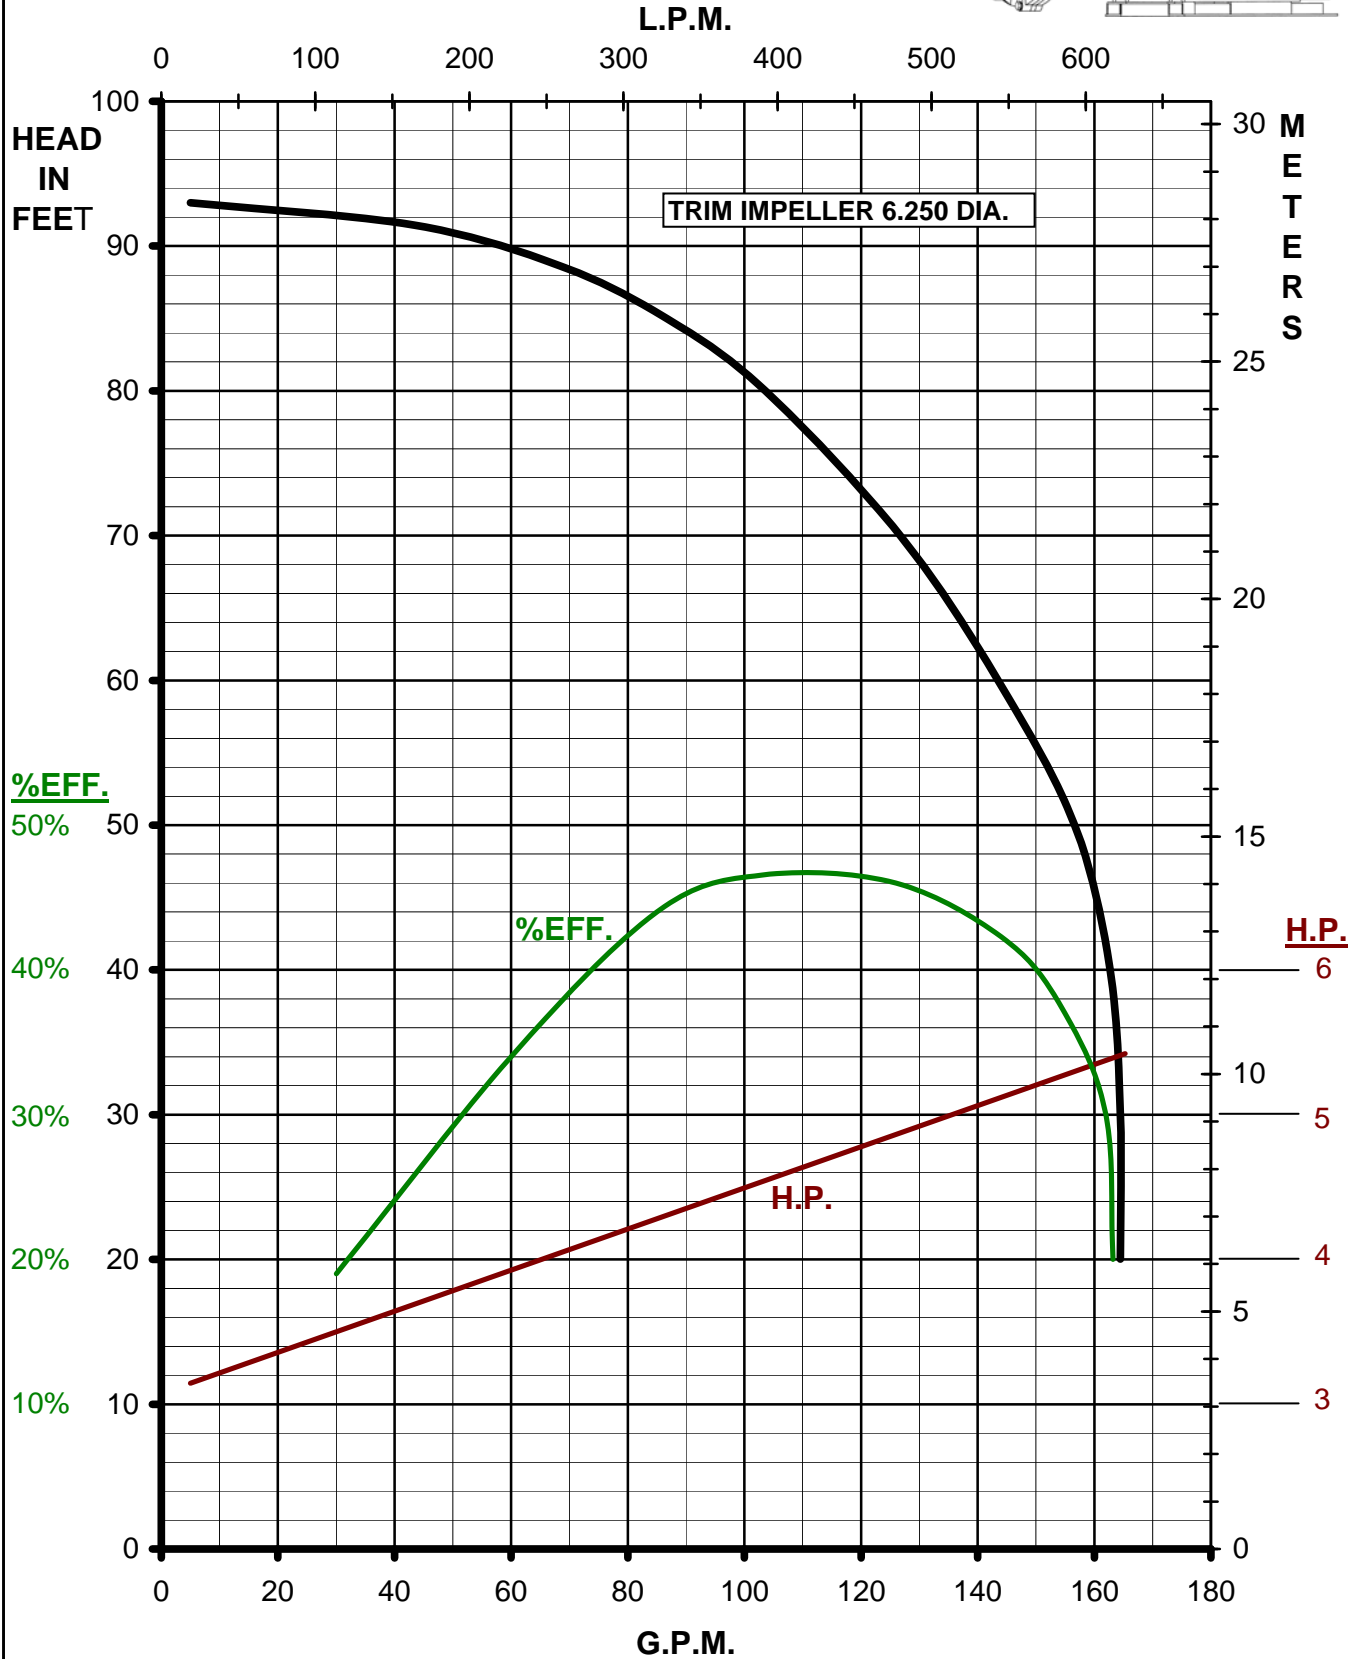

MARCH PUMPS

TE-10K-MD 3PH 50HZ TRIM CURVES

MARCH
PUMPS

TE-10K-MD
FULL SIZE IMPELLER 7.250 DIA.
3PH 50HZ

MARCH
PUMPS

TE-10K-MD
TRIM IMPELLER 6.625 DIA.
3PH 50HZ

MARCH PUMPS

TE-10K-MD
TRIM IMPELLER 6.250 DIA.
3PH 50HZ

MARCH PUMPS

TE-10K-MD
TRIM IMPELLER 5.750 DIA.
3PH 50HZ

MARCH PUMPS

TE-10K-MD
TRIM IMPELLER 5.250 DIA.
3PH 50HZ