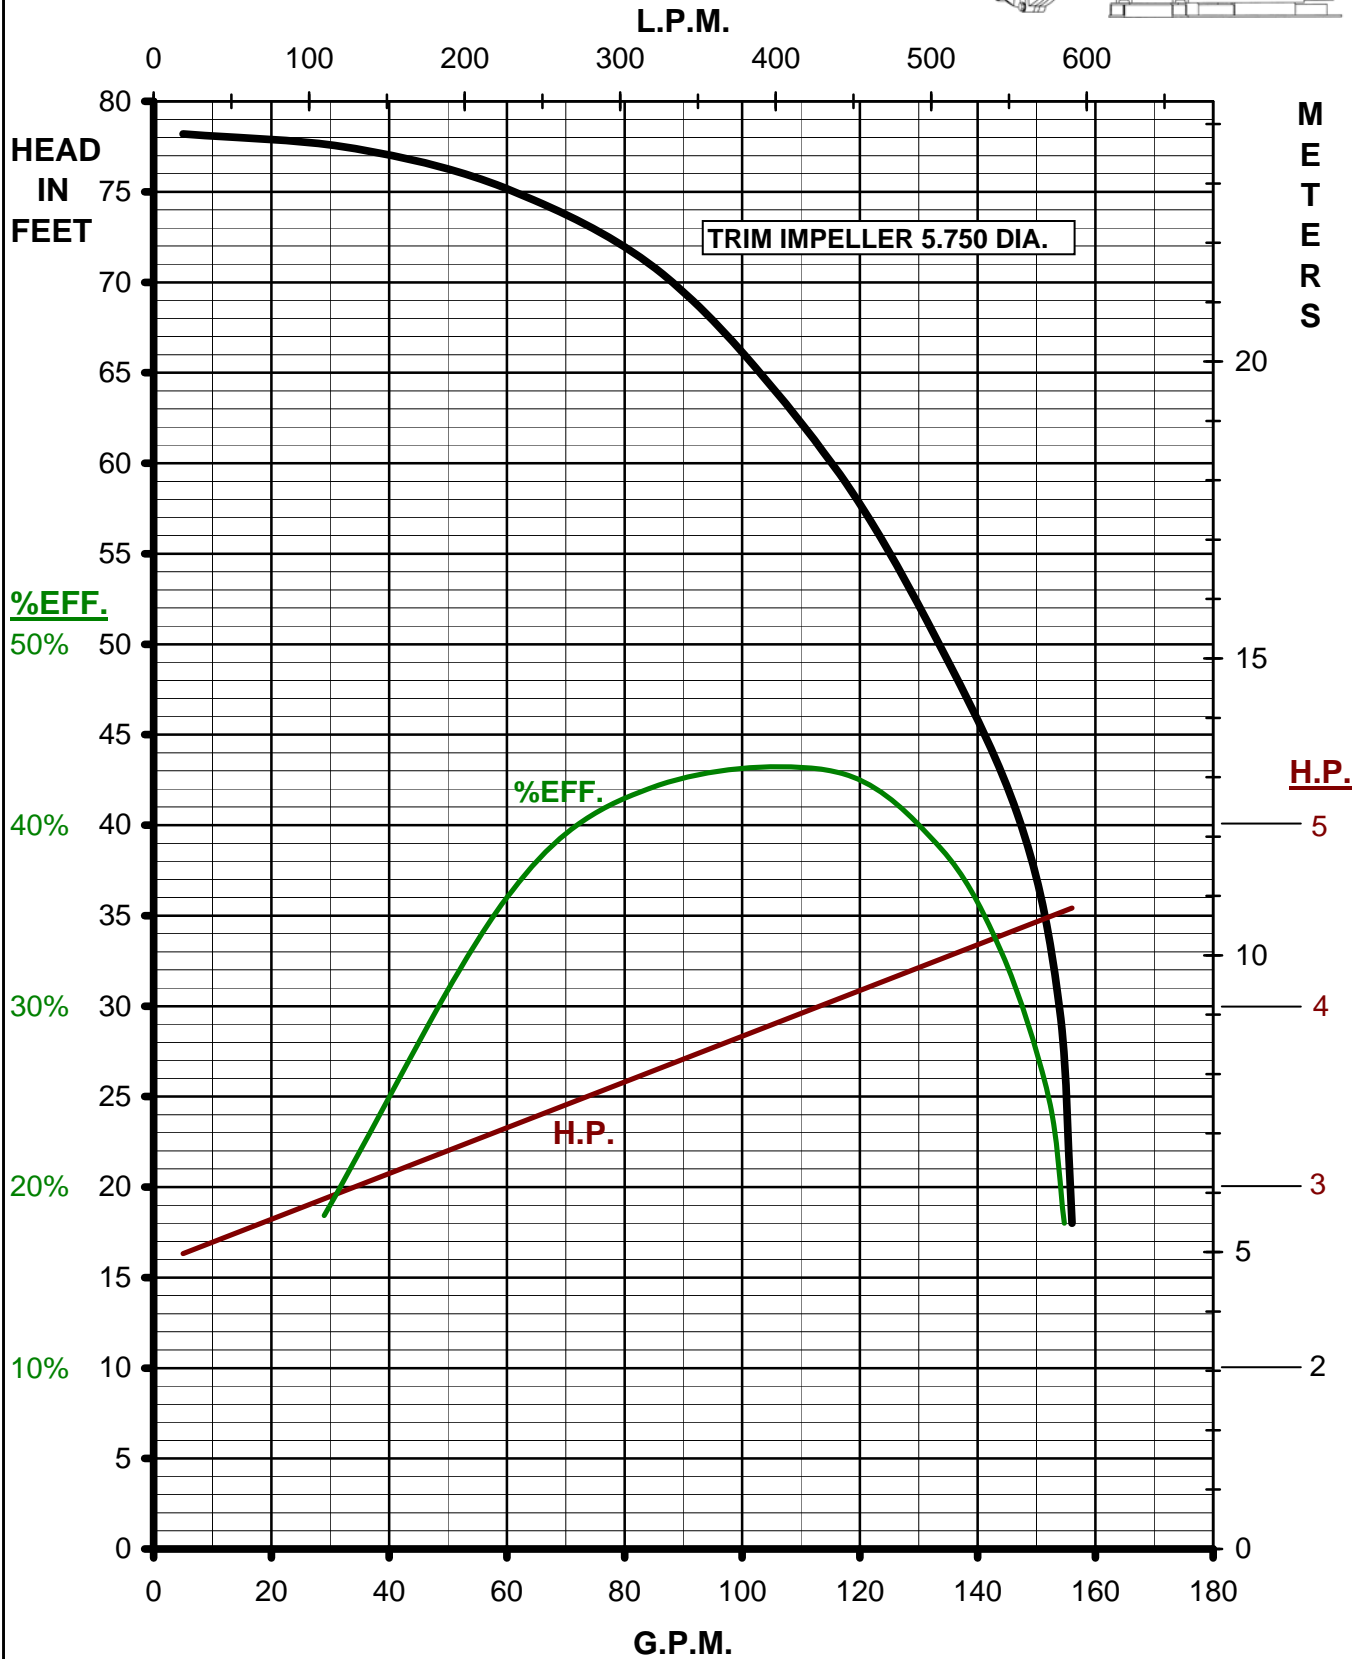

MARCH PUMPS

TE-10K-MD 3PH 50HZ TRIM CURVES

MARCH
PUMPS

TE-10K-MD
FULL SIZE IMPELLER 7.250 DIA.
3PH 50HZ

MARCH
PUMPS

TE-10K-MD
TRIM IMPELLER 6.625 DIA.
3PH 50HZ

MARCH PUMPS

TE-10K-MD
TRIM IMPELLER 6.250 DIA.
3PH 50HZ

MARCH PUMPS

TE-10K-MD
TRIM IMPELLER 5.750 DIA.
3PH 50HZ

MARCH PUMPS

TE-10K-MD
TRIM IMPELLER 5.250 DIA.
3PH 50HZ