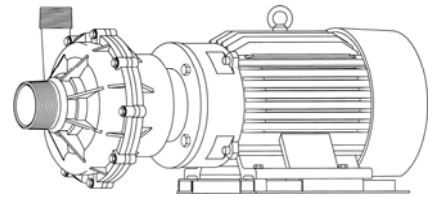

MARCH PUMPS

TE-10K-MD 3PH 50HZ TRIM CURVES

MARCH
PUMPS

TE-10K-MD
FULL SIZE IMPELLER 7.250 DIA.
3PH 50HZ

MARCH
PUMPS

TE-10K-MD
TRIM IMPELLER 6.625 DIA.
3PH 50HZ

MARCH PUMPS

TE-10K-MD
TRIM IMPELLER 6.250 DIA.
3PH 50HZ

MARCH PUMPS

TE-10K-MD
TRIM IMPELLER 5.750 DIA.
3PH 50HZ

MARCH PUMPS

TE-10K-MD
TRIM IMPELLER 5.250 DIA.
3PH 50HZ