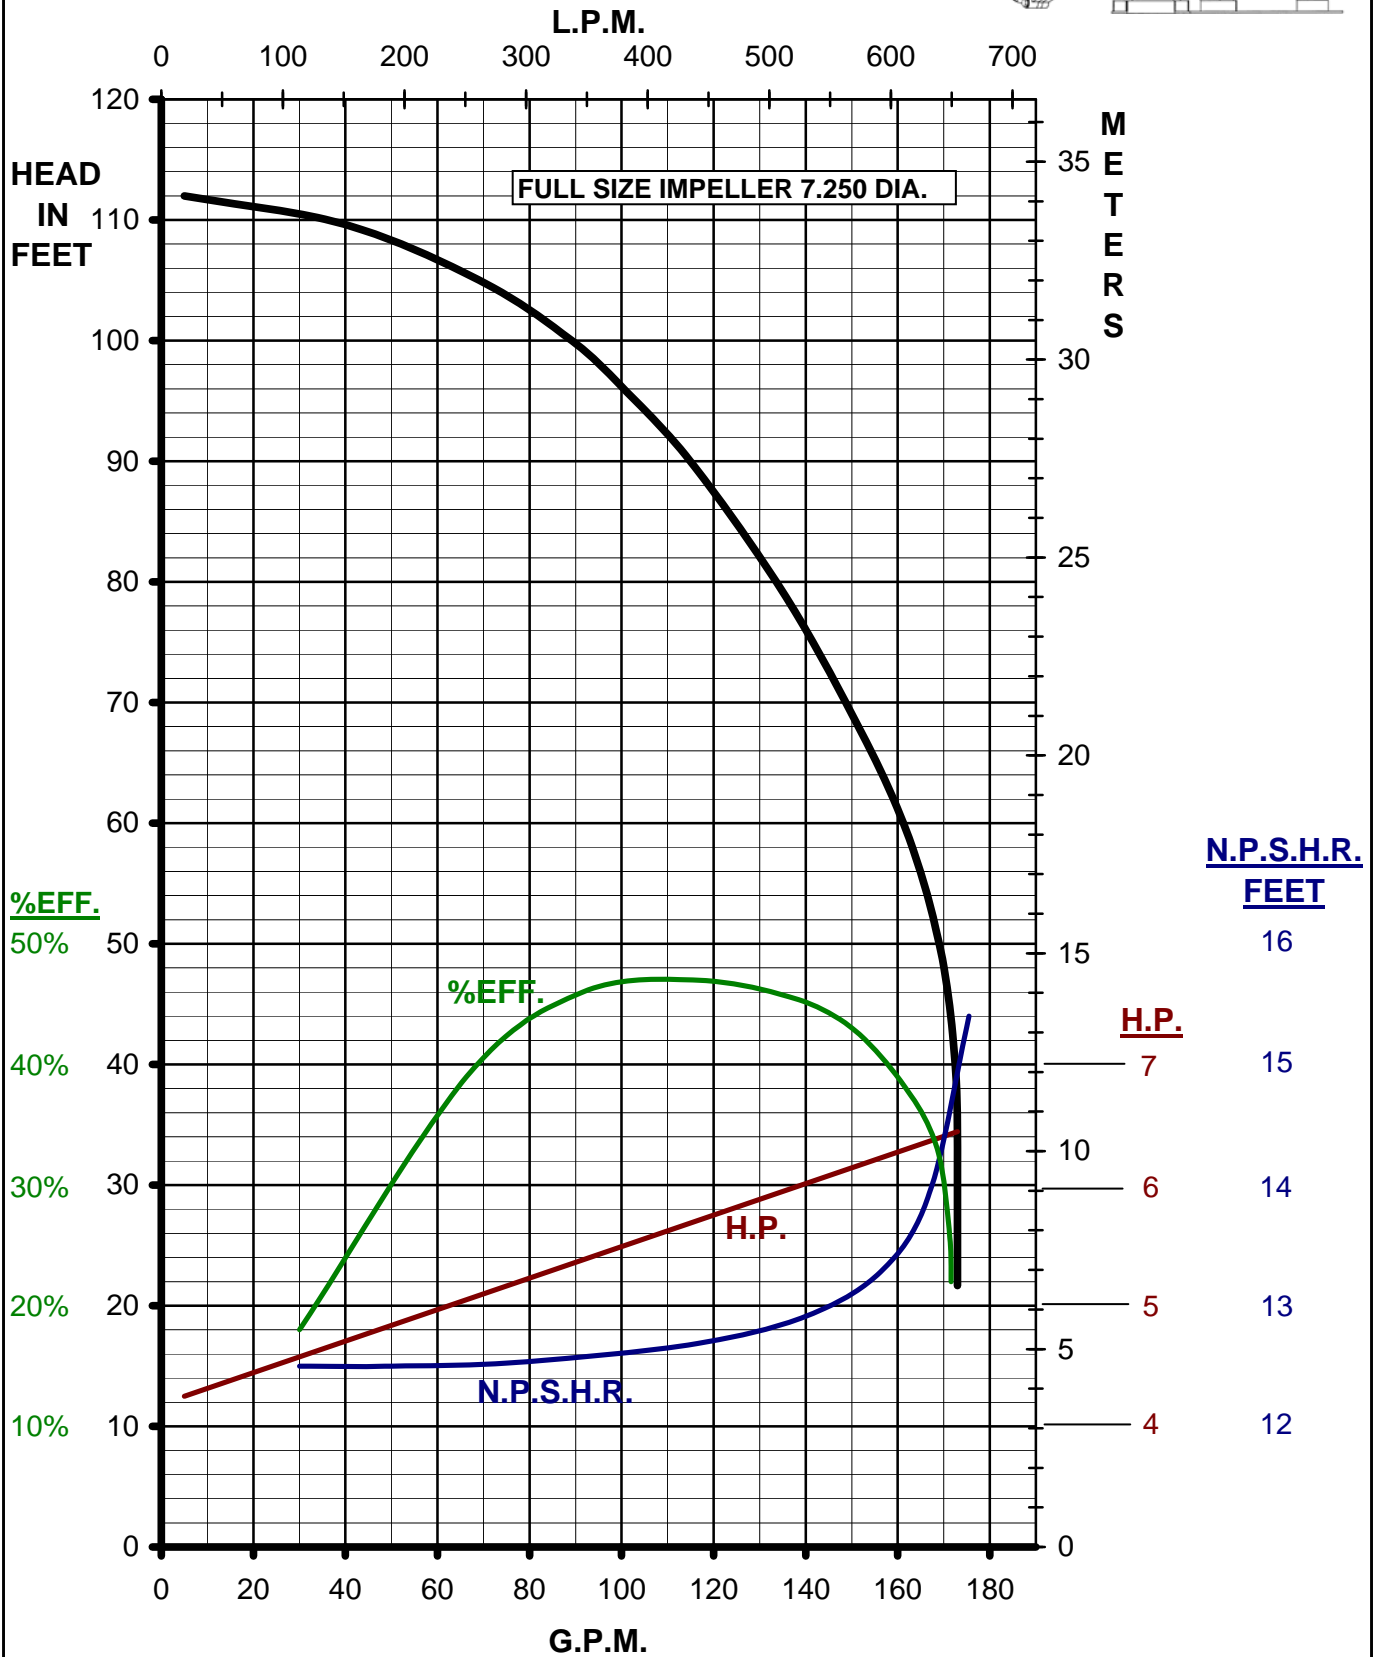

MARCH PUMPS

TE-10K-MD 3PH 50HZ TRIM CURVES

MARCH
PUMPS

TE-10K-MD
FULL SIZE IMPELLER 7.250 DIA.
3PH 50HZ

MARCH
PUMPS

TE-10K-MD
TRIM IMPELLER 6.625 DIA.
3PH 50HZ

MARCH PUMPS

TE-10K-MD
TRIM IMPELLER 6.250 DIA.
3PH 50HZ

MARCH PUMPS

TE-10K-MD
TRIM IMPELLER 5.750 DIA.
3PH 50HZ

MARCH PUMPS

TE-10K-MD
TRIM IMPELLER 5.250 DIA.
3PH 50HZ