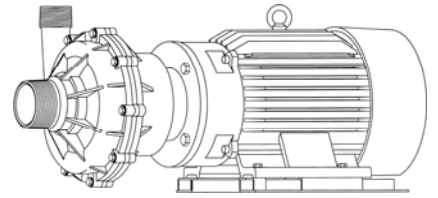

MARCH PUMPS

TE-10K-MD 3PH 50HZ TRIM CURVES

MARCH
PUMPS

TE-10K-MD
FULL SIZE IMPELLER 7.250 DIA.
3PH 50HZ

MARCH
PUMPS

TE-10K-MD
TRIM IMPELLER 6.625 DIA.
3PH 50HZ

MARCH PUMPS

TE-10K-MD
TRIM IMPELLER 6.250 DIA.
3PH 50HZ

MARCH PUMPS

TE-10K-MD
TRIM IMPELLER 5.750 DIA.
3PH 50HZ

MARCH PUMPS

TE-10K-MD
TRIM IMPELLER 5.250 DIA.
3PH 50HZ