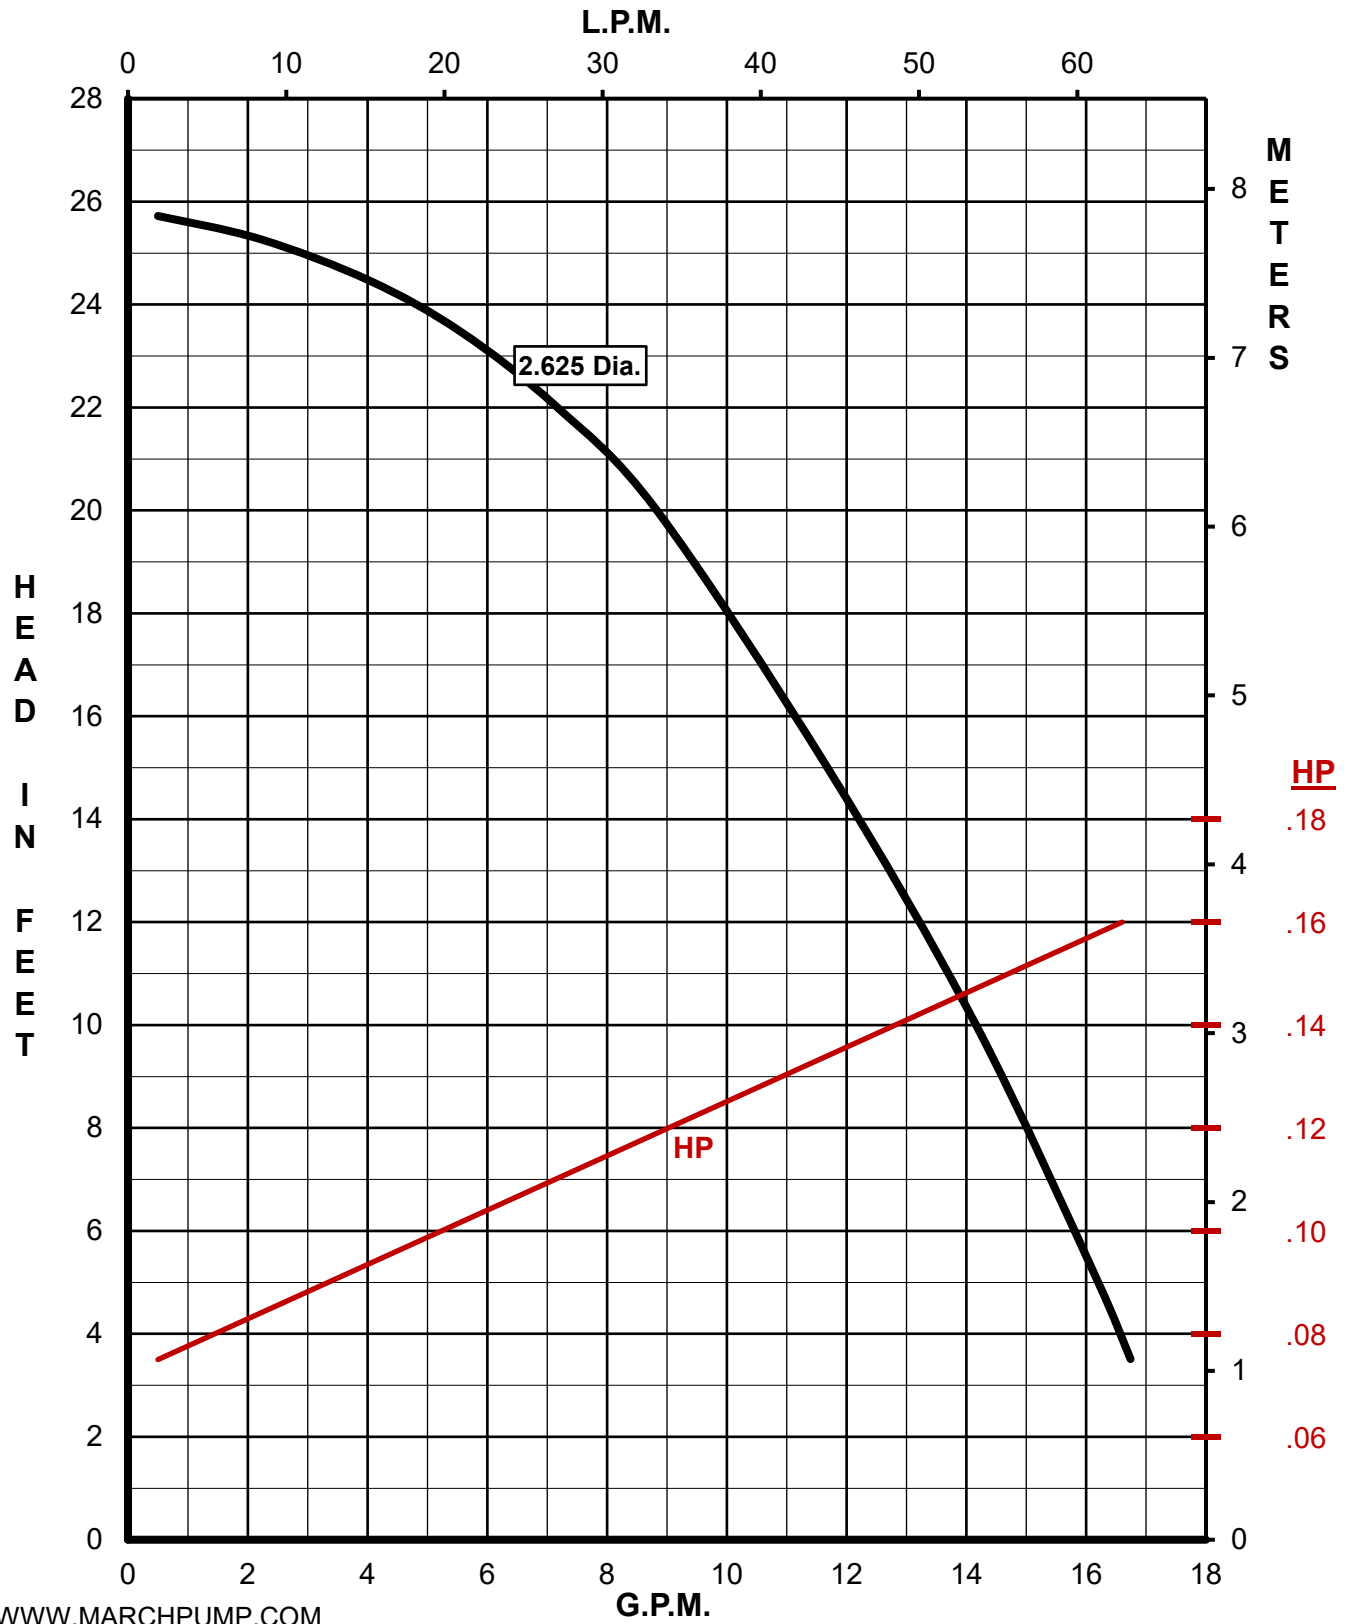

MARCH PUMPS

TE-5-MD
115/230V 1PH 60HZ
230/460V 3PH 60HZ

MARCH PUMPS

Model	Hz	Phase			
TE-5-MD	60	1			
Full Size Impeller 2.875 Dia.					

MARCH PUMPS

Model	Hz	Phase			
TE-5-MD	60	1			
Impeller Trim 2.625 Dia.					

MARCH PUMPS

Model	Hz	Phase			
TE-5-MD	60	1			
Impeller Trim 2.500 Dia.					

MARCH PUMPS

Model	Hz	Phase			
TE-5-MD	60	1			
Impeller Trim 2.375 Dia.					

MARCH PUMPS

Model	Hz	Phase			
TE-5-MD	60	1			
Impeller Trim 2.250 Dia.					

MARCH PUMPS

Model	Hz	Phase			
TE-5-MD	60	1			
Impeller Trim 2.125 Dia.					