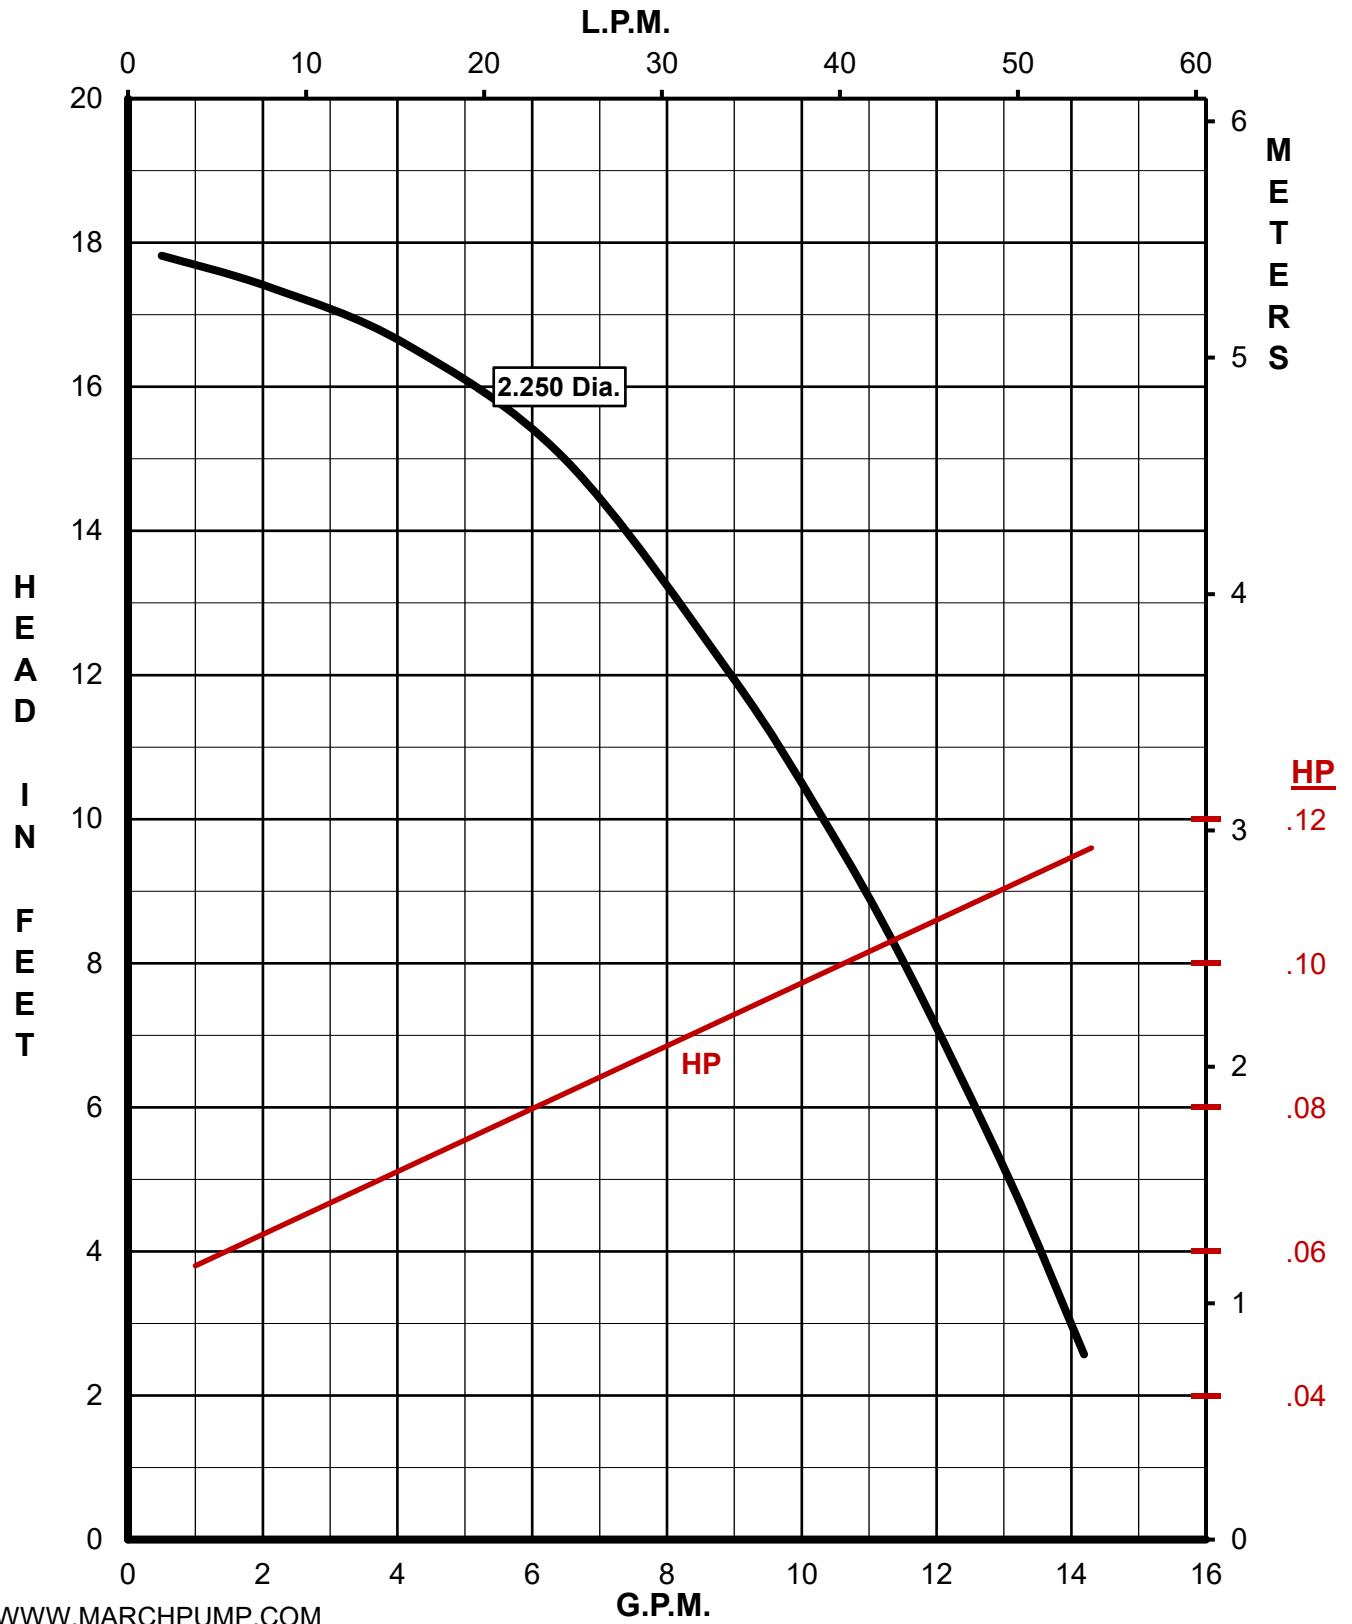

MARCH PUMPS

TE-5-MD
115/230V 1PH 60HZ
230/460V 3PH 60HZ

MARCH PUMPS

Model	Hz	Phase			
TE-5-MD	60	1			
Full Size Impeller 2.875 Dia.					

MARCH PUMPS

Model	Hz	Phase			
TE-5-MD	60	1			
Impeller Trim 2.625 Dia.					

MARCH PUMPS

Model	Hz	Phase			
TE-5-MD	60	1			
Impeller Trim 2.500 Dia.					

MARCH PUMPS

Model	Hz	Phase			
TE-5-MD	60	1			
Impeller Trim 2.375 Dia.					

MARCH PUMPS

Model	Hz	Phase			
TE-5-MD	60	1			
Impeller Trim 2.250 Dia.					

MARCH PUMPS

Model	Hz	Phase			
TE-5-MD	60	1			
Impeller Trim 2.125 Dia.					