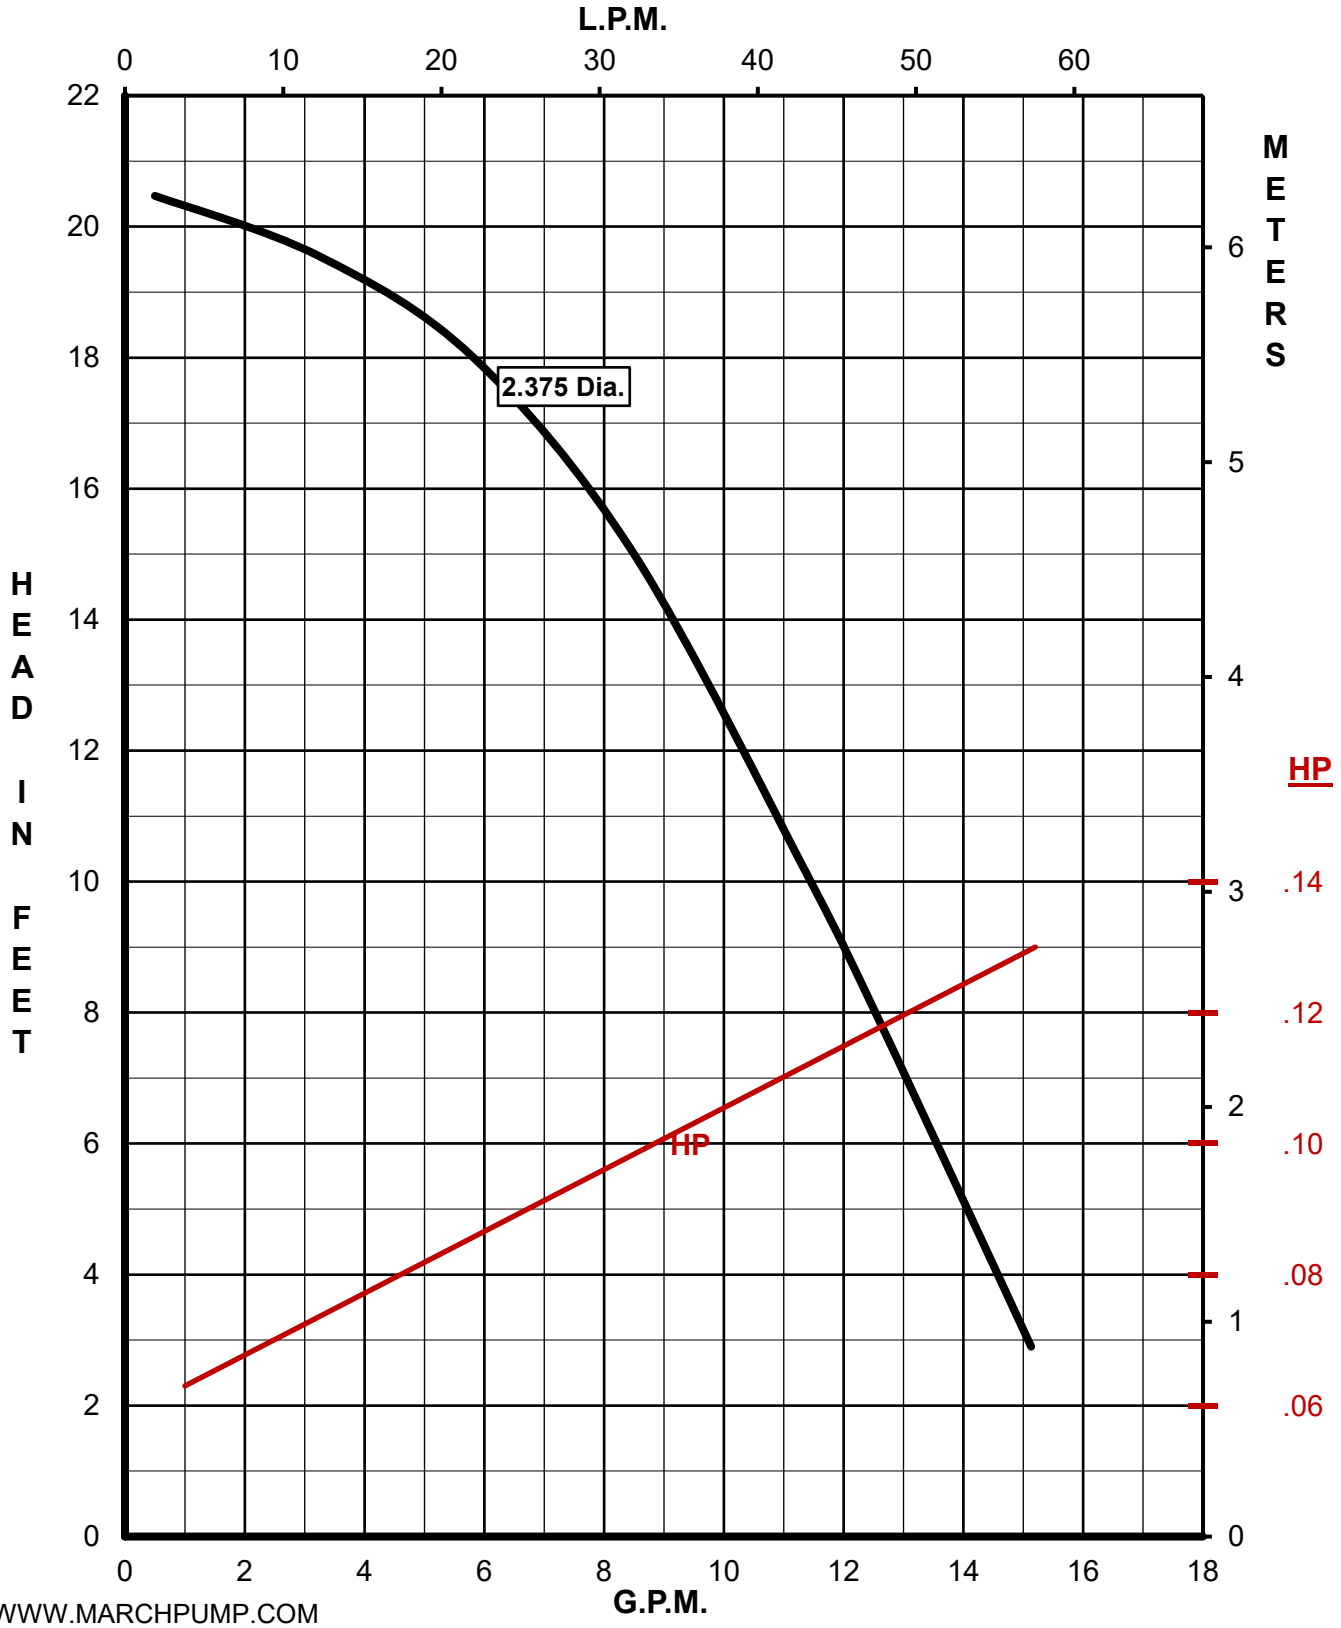

MARCH PUMPS

TE-5-MD
115/230V 1PH 60HZ
230/460V 3PH 60HZ

MARCH PUMPS

Model	Hz	Phase			
TE-5-MD	60	1			
Full Size Impeller 2.875 Dia.					

MARCH PUMPS

Model	Hz	Phase			
TE-5-MD	60	1			
Impeller Trim 2.625 Dia.					

MARCH PUMPS

Model	Hz	Phase			
TE-5-MD	60	1			
Impeller Trim 2.500 Dia.					

MARCH PUMPS

Model	Hz	Phase			
TE-5-MD	60	1			
Impeller Trim 2.375 Dia.					

MARCH PUMPS

Model	Hz	Phase			
TE-5-MD	60	1			
Impeller Trim 2.250 Dia.					

MARCH PUMPS

Model	Hz	Phase			
TE-5-MD	60	1			
Impeller Trim 2.125 Dia.					