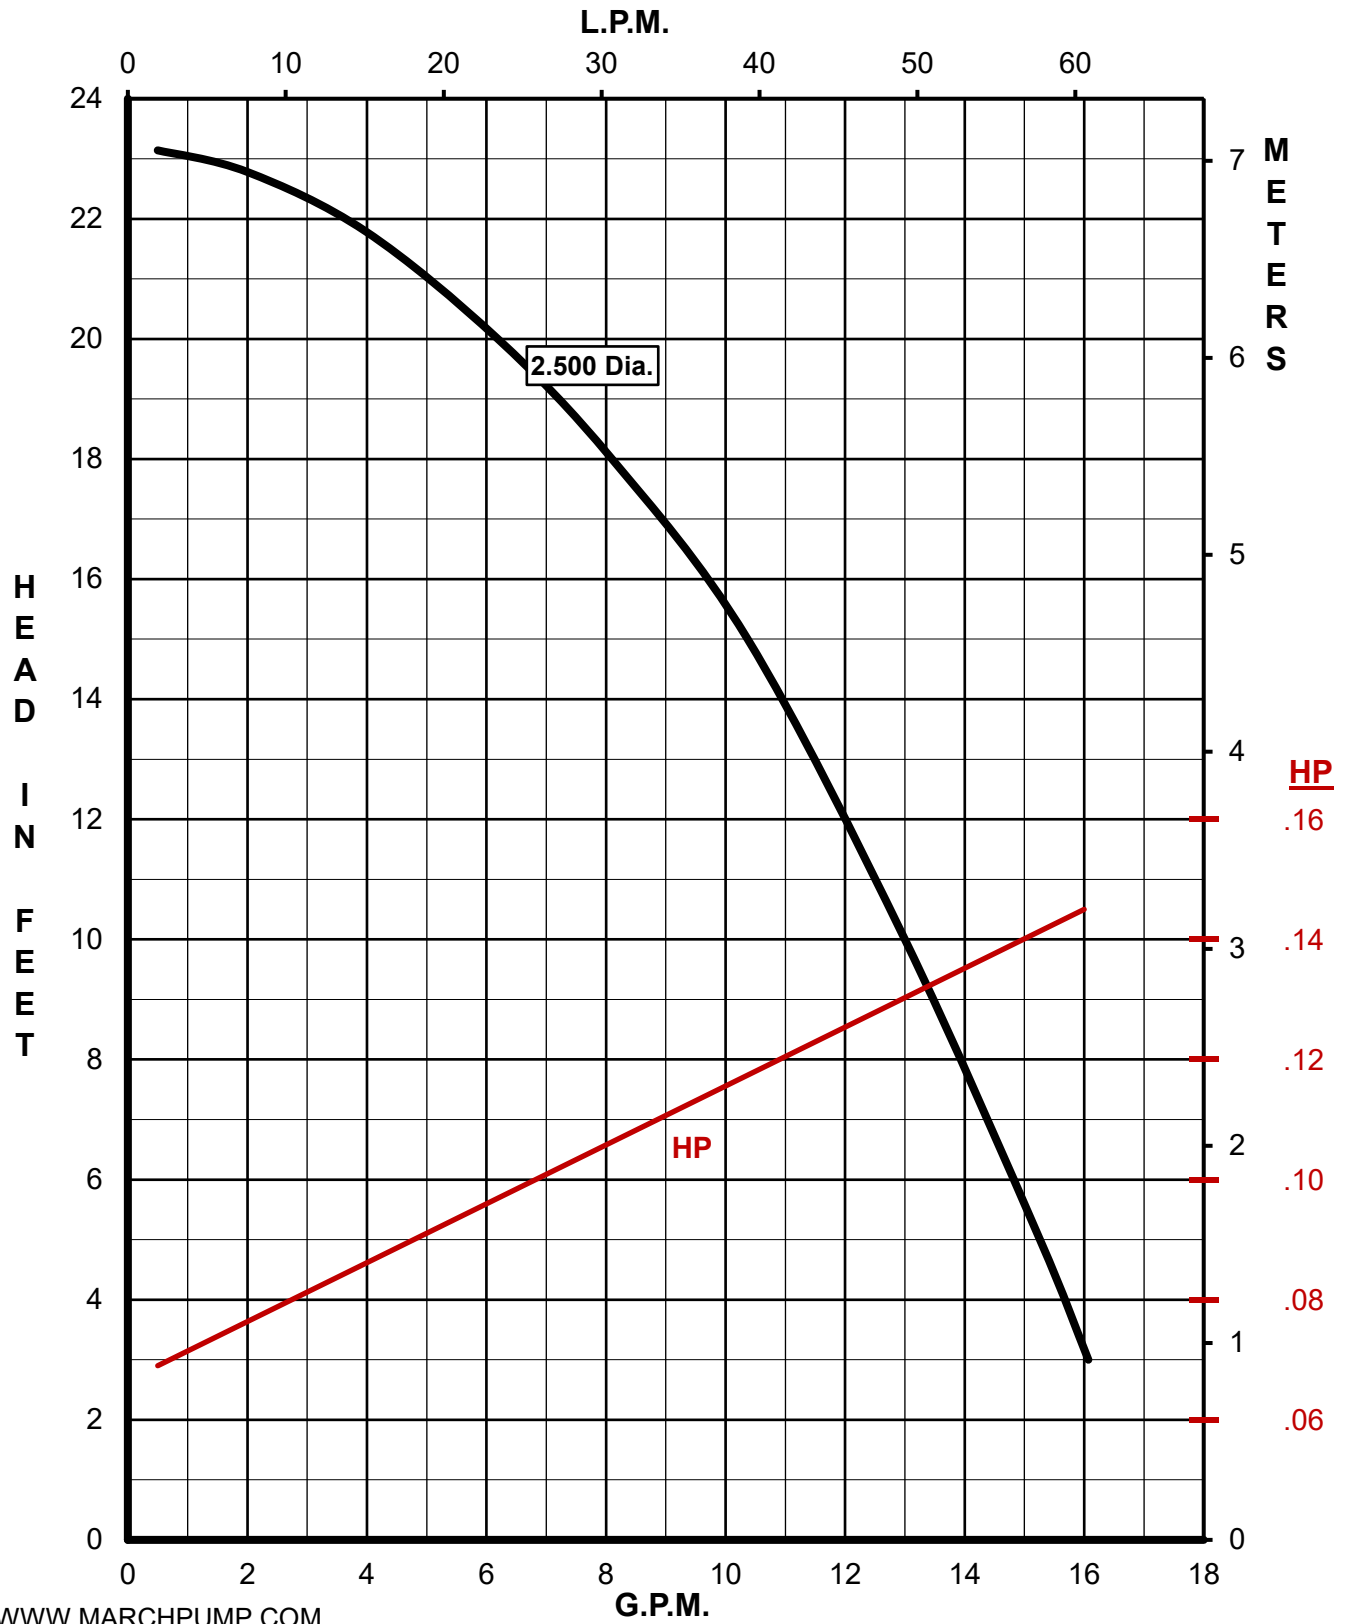

MARCH PUMPS

TE-5-MD
115/230V 1PH 60HZ
230/460V 3PH 60HZ

MARCH PUMPS

Model	Hz	Phase			
TE-5-MD	60	1			
Full Size Impeller 2.875 Dia.					

MARCH PUMPS

Model	Hz	Phase			
TE-5-MD	60	1			
Impeller Trim 2.625 Dia.					

MARCH PUMPS

Model	Hz	Phase			
TE-5-MD	60	1			
Impeller Trim 2.500 Dia.					

MARCH PUMPS

Model	Hz	Phase			
TE-5-MD	60	1			
Impeller Trim 2.375 Dia.					

MARCH PUMPS

Model	Hz	Phase			
TE-5-MD	60	1			
Impeller Trim 2.250 Dia.					

MARCH PUMPS

Model	Hz	Phase			
TE-5-MD	60	1			
Impeller Trim 2.125 Dia.					