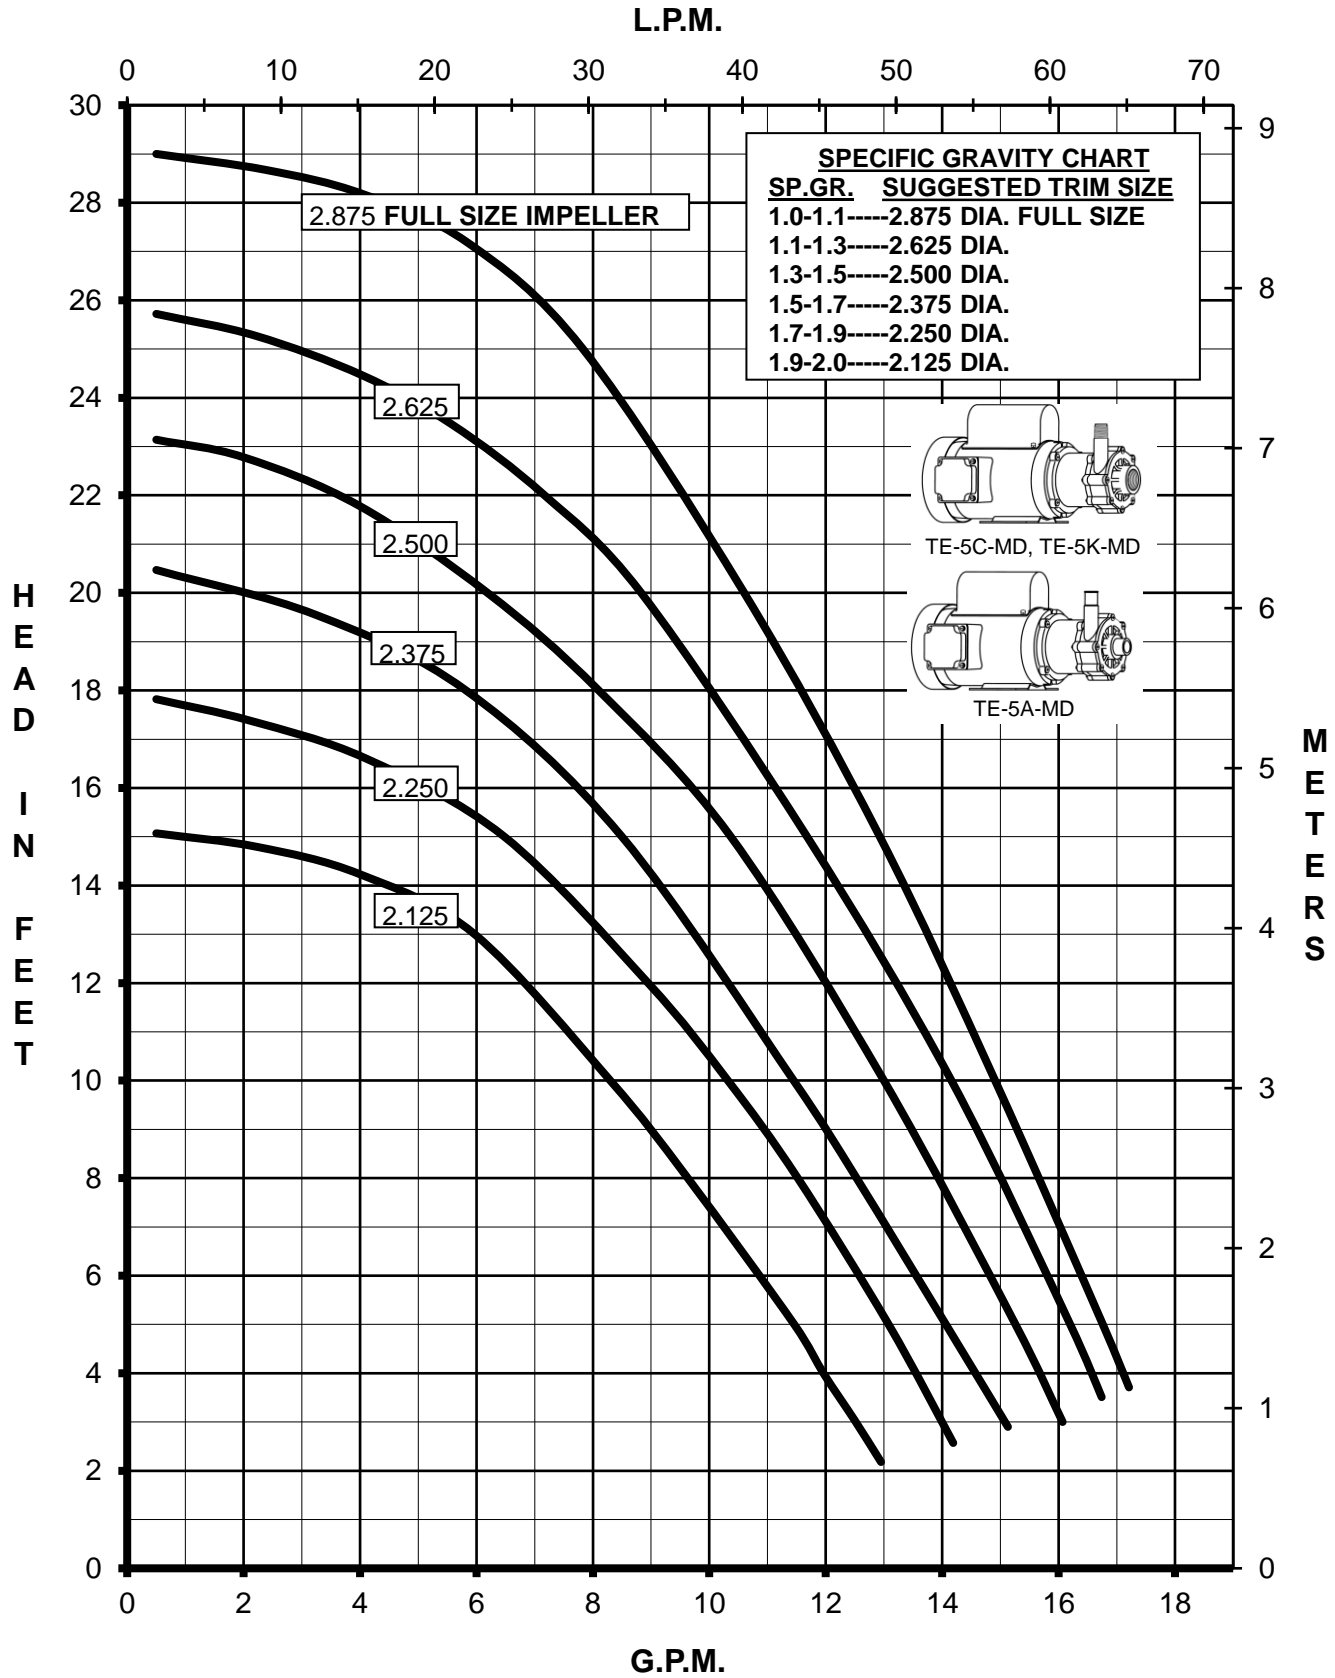

MARCH PUMPS

TE-5-MD
115/230V 1PH 60HZ
230/460V 3PH 60HZ

MARCH PUMPS

Model	Hz	Phase			
TE-5-MD	60	1			
Full Size Impeller 2.875 Dia.					

MARCH PUMPS

Model	Hz	Phase			
TE-5-MD	60	1			
Impeller Trim 2.625 Dia.					

MARCH PUMPS

Model	Hz	Phase			
TE-5-MD	60	1			
Impeller Trim 2.500 Dia.					

MARCH PUMPS

Model	Hz	Phase			
TE-5-MD	60	1			
Impeller Trim 2.375 Dia.					

MARCH PUMPS

Model	Hz	Phase			
TE-5-MD	60	1			
Impeller Trim 2.250 Dia.					

MARCH PUMPS

Model	Hz	Phase			
TE-5-MD	60	1			
Impeller Trim 2.125 Dia.					