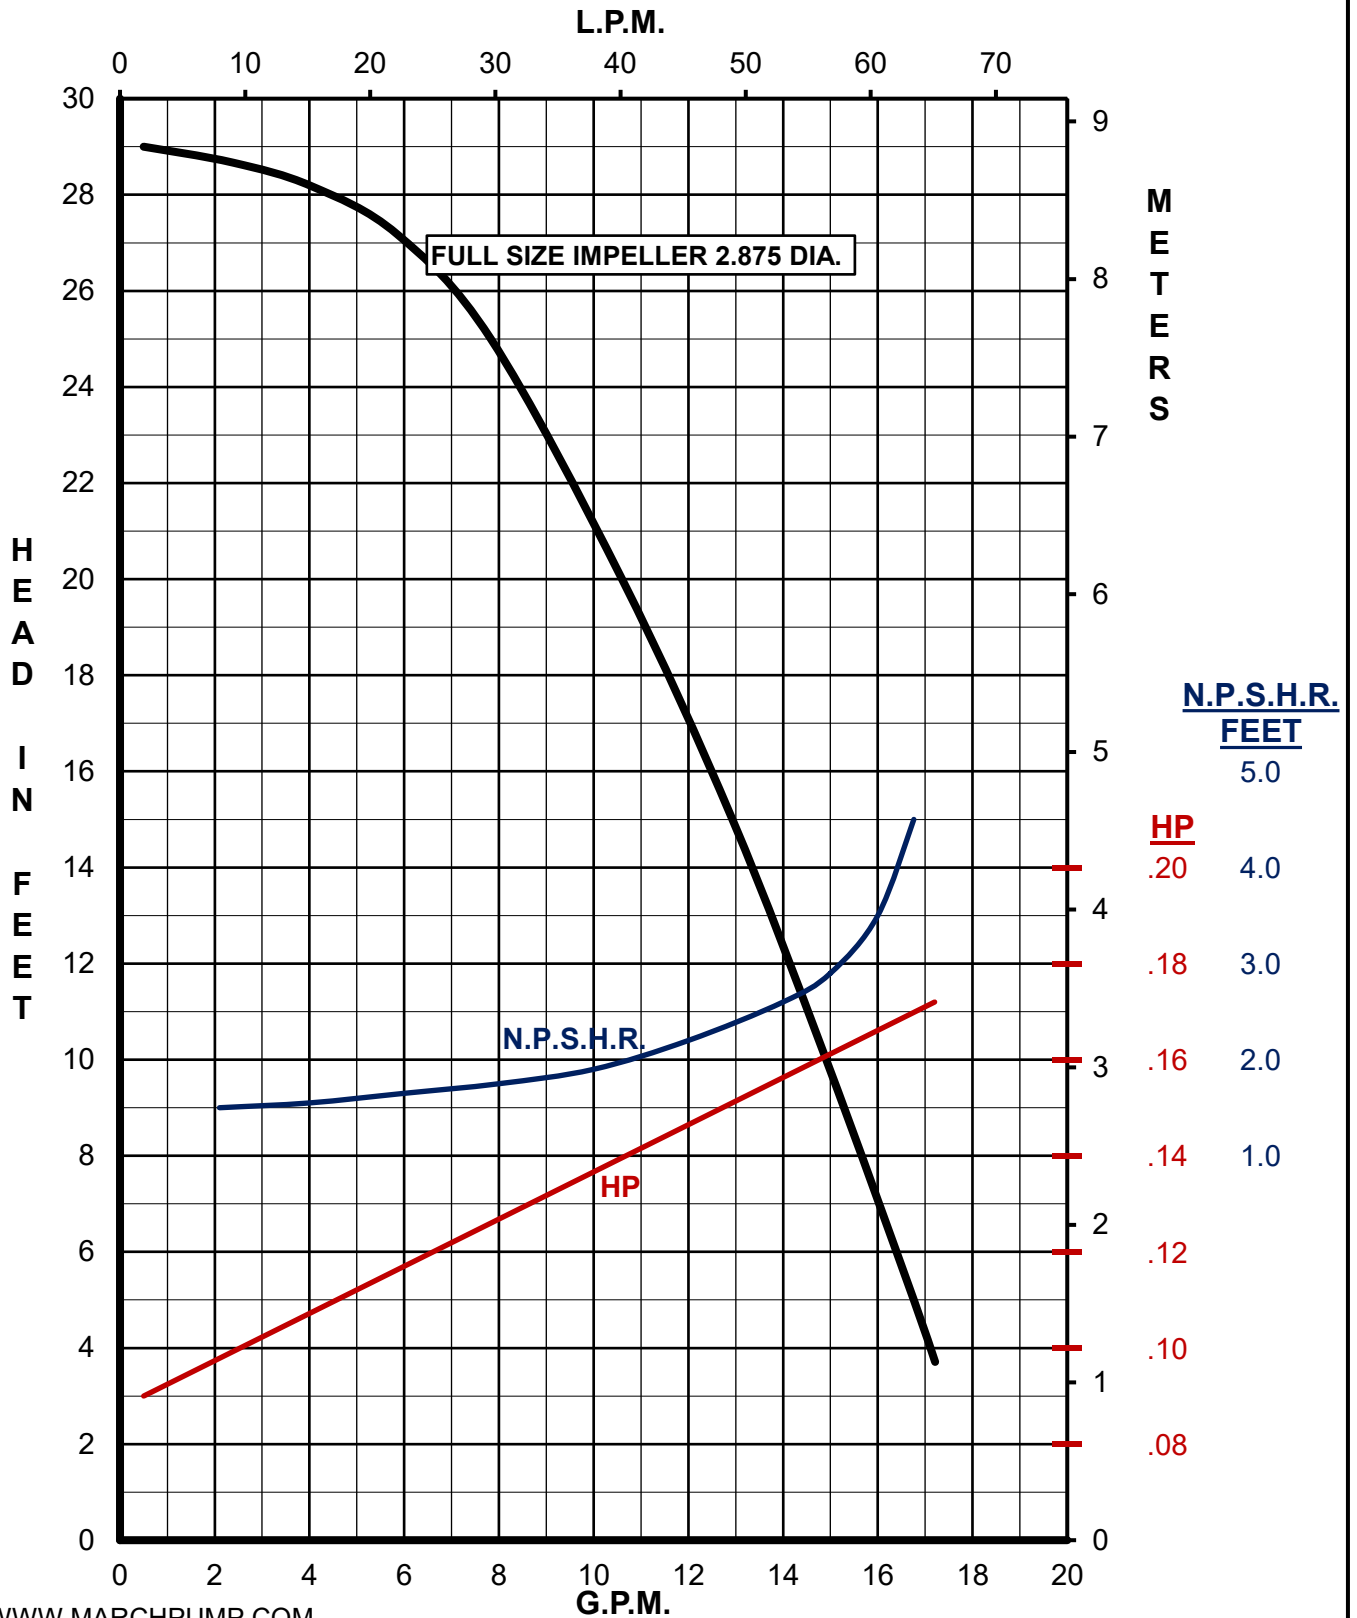

MARCH PUMPS

TE-5-MD
115/230V 1PH 60HZ
230/460V 3PH 60HZ

MARCH PUMPS

Model	Hz	Phase			
TE-5-MD	60	1			
Full Size Impeller 2.875 Dia.					

MARCH PUMPS

Model	Hz	Phase			
TE-5-MD	60	1			
Impeller Trim 2.625 Dia.					

MARCH PUMPS

Model	Hz	Phase			
TE-5-MD	60	1			
Impeller Trim 2.500 Dia.					

MARCH PUMPS

Model	Hz	Phase			
TE-5-MD	60	1			
Impeller Trim 2.375 Dia.					

MARCH PUMPS

Model	Hz	Phase			
TE-5-MD	60	1			
Impeller Trim 2.250 Dia.					

MARCH PUMPS

Model	Hz	Phase			
TE-5-MD	60	1			
Impeller Trim 2.125 Dia.					