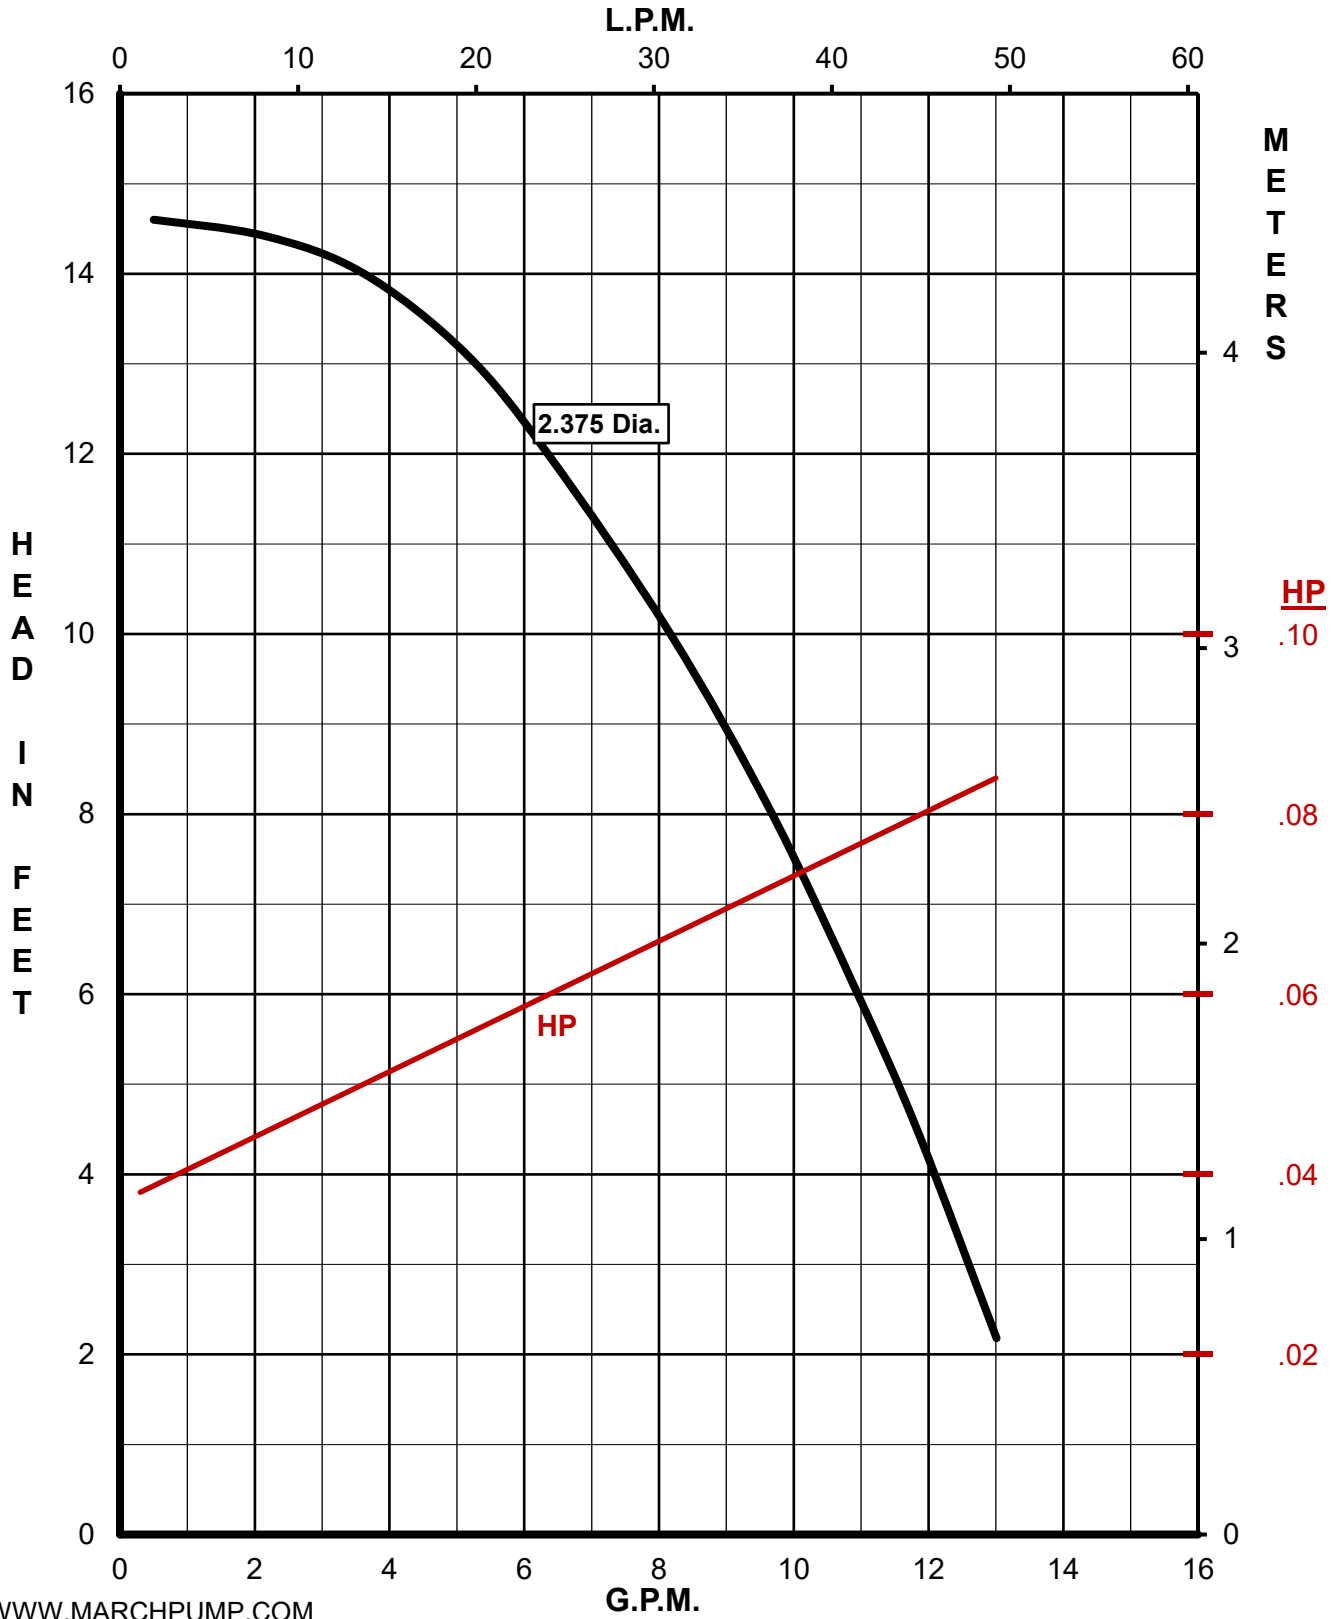

MARCH PUMPS

TE-5-MD

110/220V 1PH 50HZ

230/460V 3PH 50HZ

MARCH PUMPS

Model	Hz	Phase			
TE-5-MD	50	1			
Full Size Impeller 2.875 Dia.					

MARCH PUMPS

Model	Hz	Phase			
TE-5-MD	50	1			
Impeller Trim 2.625 Dia.					

MARCH PUMPS

Model	Hz	Phase			
TE-5-MD	50	1			
Impeller Trim 2.500 Dia.					

MARCH PUMPS

Model	Hz	Phase			
TE-5-MD	50	1			
Impeller Trim 2.375 Dia.					

MARCH PUMPS

Model	Hz	Phase			
TE-5-MD	50	1			
Impeller Trim 2.250 Dia.					

MARCH PUMPS

Model	Hz	Phase			
TE-5-MD	50	1			
Impeller Trim 2.125 Dia.					