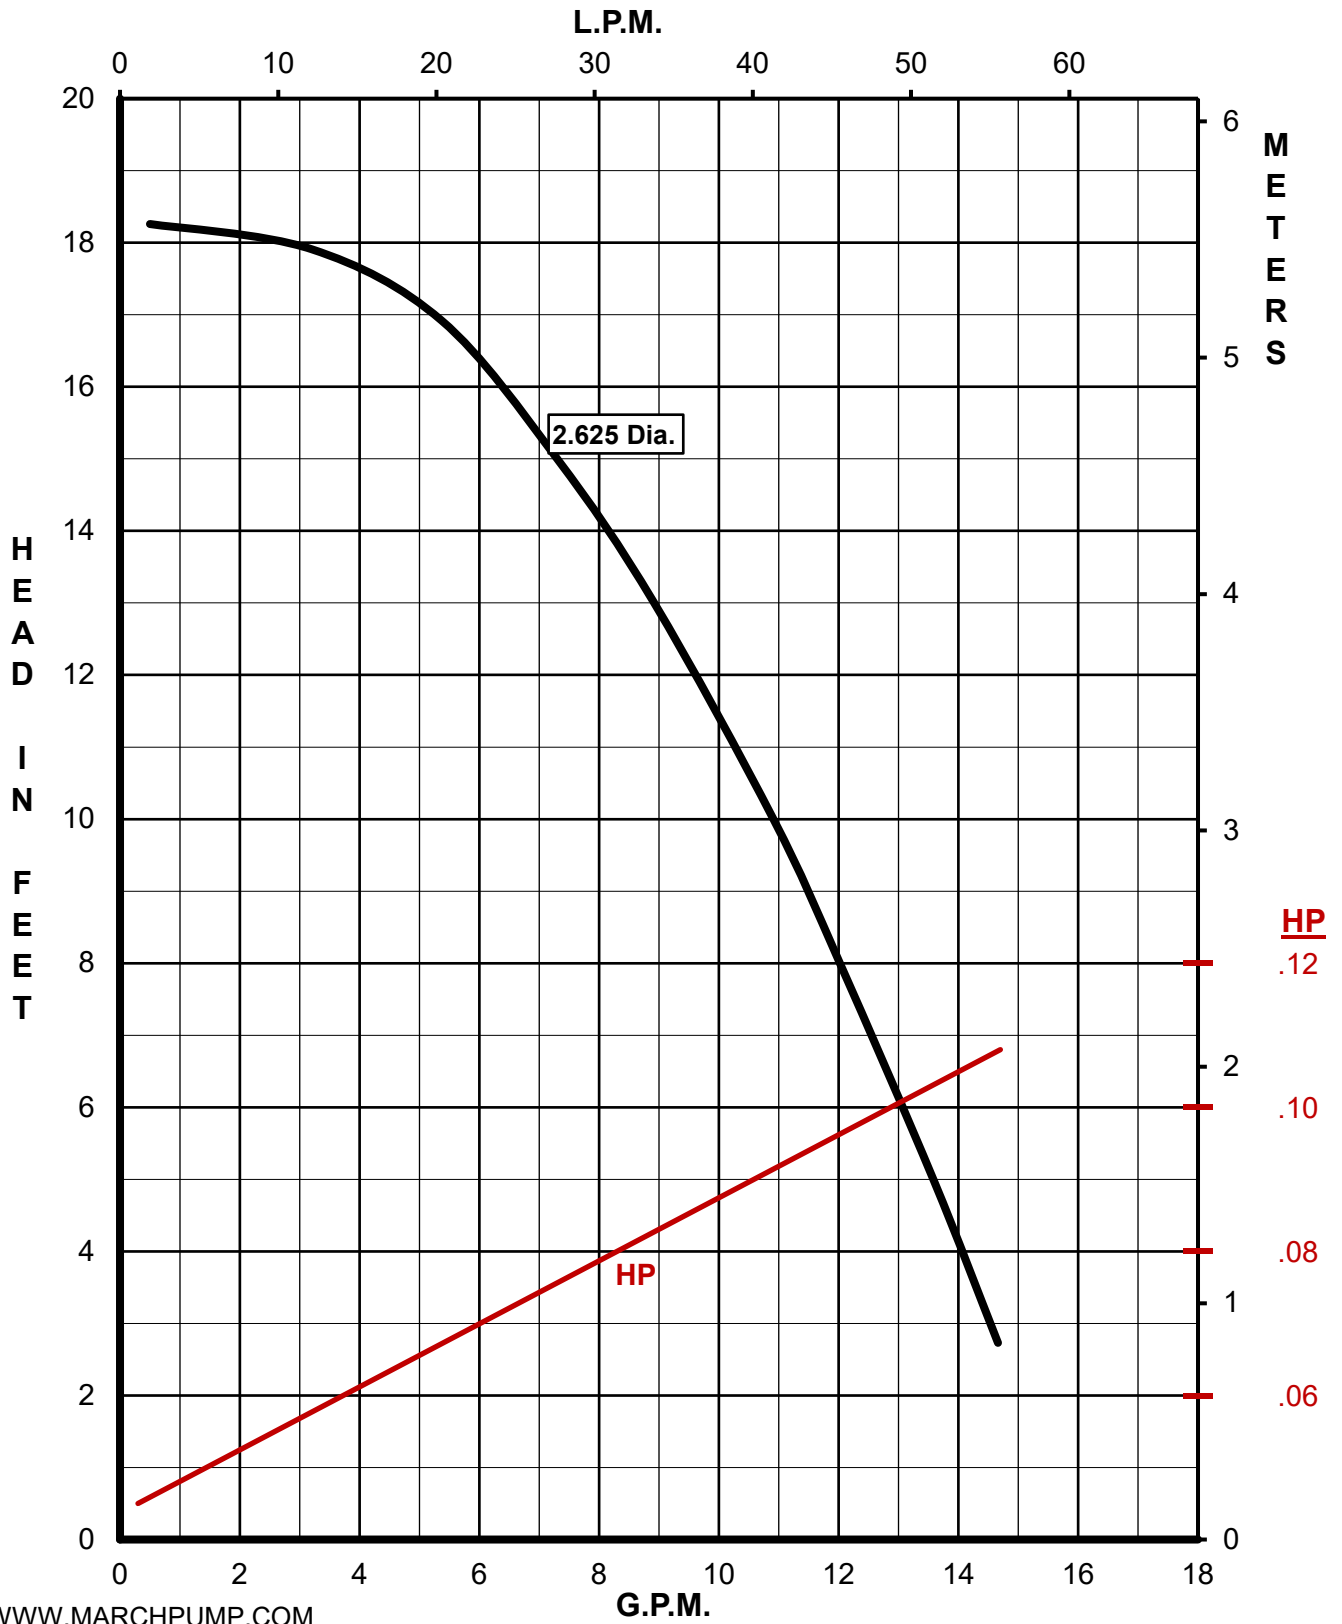

MARCH PUMPS

TE-5-MD

110/220V 1PH 50HZ

230/460V 3PH 50HZ

MARCH PUMPS

Model	Hz	Phase			
TE-5-MD	50	1			
Full Size Impeller 2.875 Dia.					

MARCH PUMPS

Model	Hz	Phase			
TE-5-MD	50	1			
Impeller Trim 2.625 Dia.					

MARCH PUMPS

Model	Hz	Phase			
TE-5-MD	50	1			
Impeller Trim 2.500 Dia.					

MARCH PUMPS

Model	Hz	Phase			
TE-5-MD	50	1			
Impeller Trim 2.375 Dia.					

MARCH PUMPS

Model	Hz	Phase			
TE-5-MD	50	1			
Impeller Trim 2.250 Dia.					

MARCH PUMPS

Model	Hz	Phase			
TE-5-MD	50	1			
Impeller Trim 2.125 Dia.					