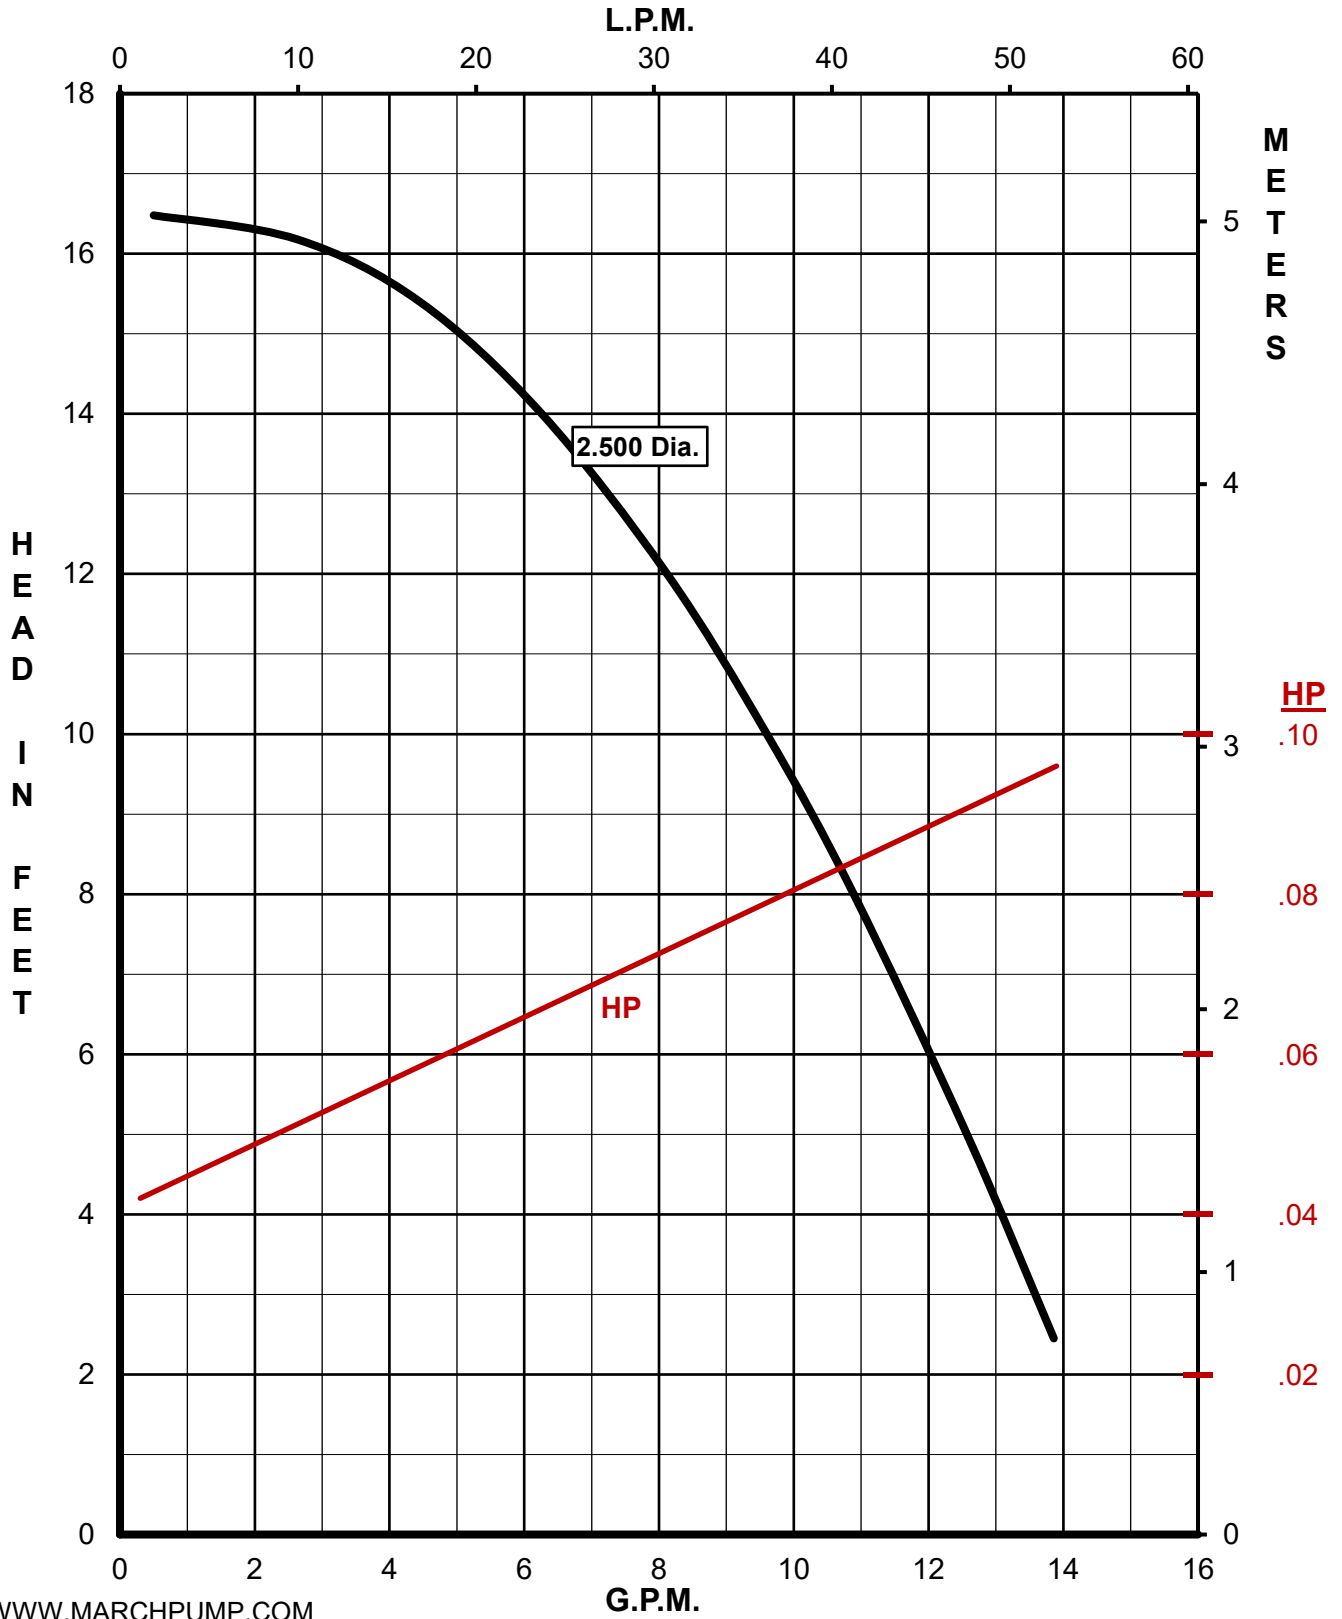

MARCH PUMPS

TE-5-MD

110/220V 1PH 50HZ

230/460V 3PH 50HZ

MARCH PUMPS

Model	Hz	Phase			
TE-5-MD	50	1			
Full Size Impeller 2.875 Dia.					

MARCH PUMPS

Model	Hz	Phase			
TE-5-MD	50	1			
Impeller Trim 2.625 Dia.					

MARCH PUMPS

Model	Hz	Phase			
TE-5-MD	50	1			
Impeller Trim 2.500 Dia.					

MARCH PUMPS

Model	Hz	Phase			
TE-5-MD	50	1			
Impeller Trim 2.375 Dia.					

MARCH PUMPS

Model	Hz	Phase			
TE-5-MD	50	1			
Impeller Trim 2.250 Dia.					

MARCH PUMPS

Model	Hz	Phase			
TE-5-MD	50	1			
Impeller Trim 2.125 Dia.					