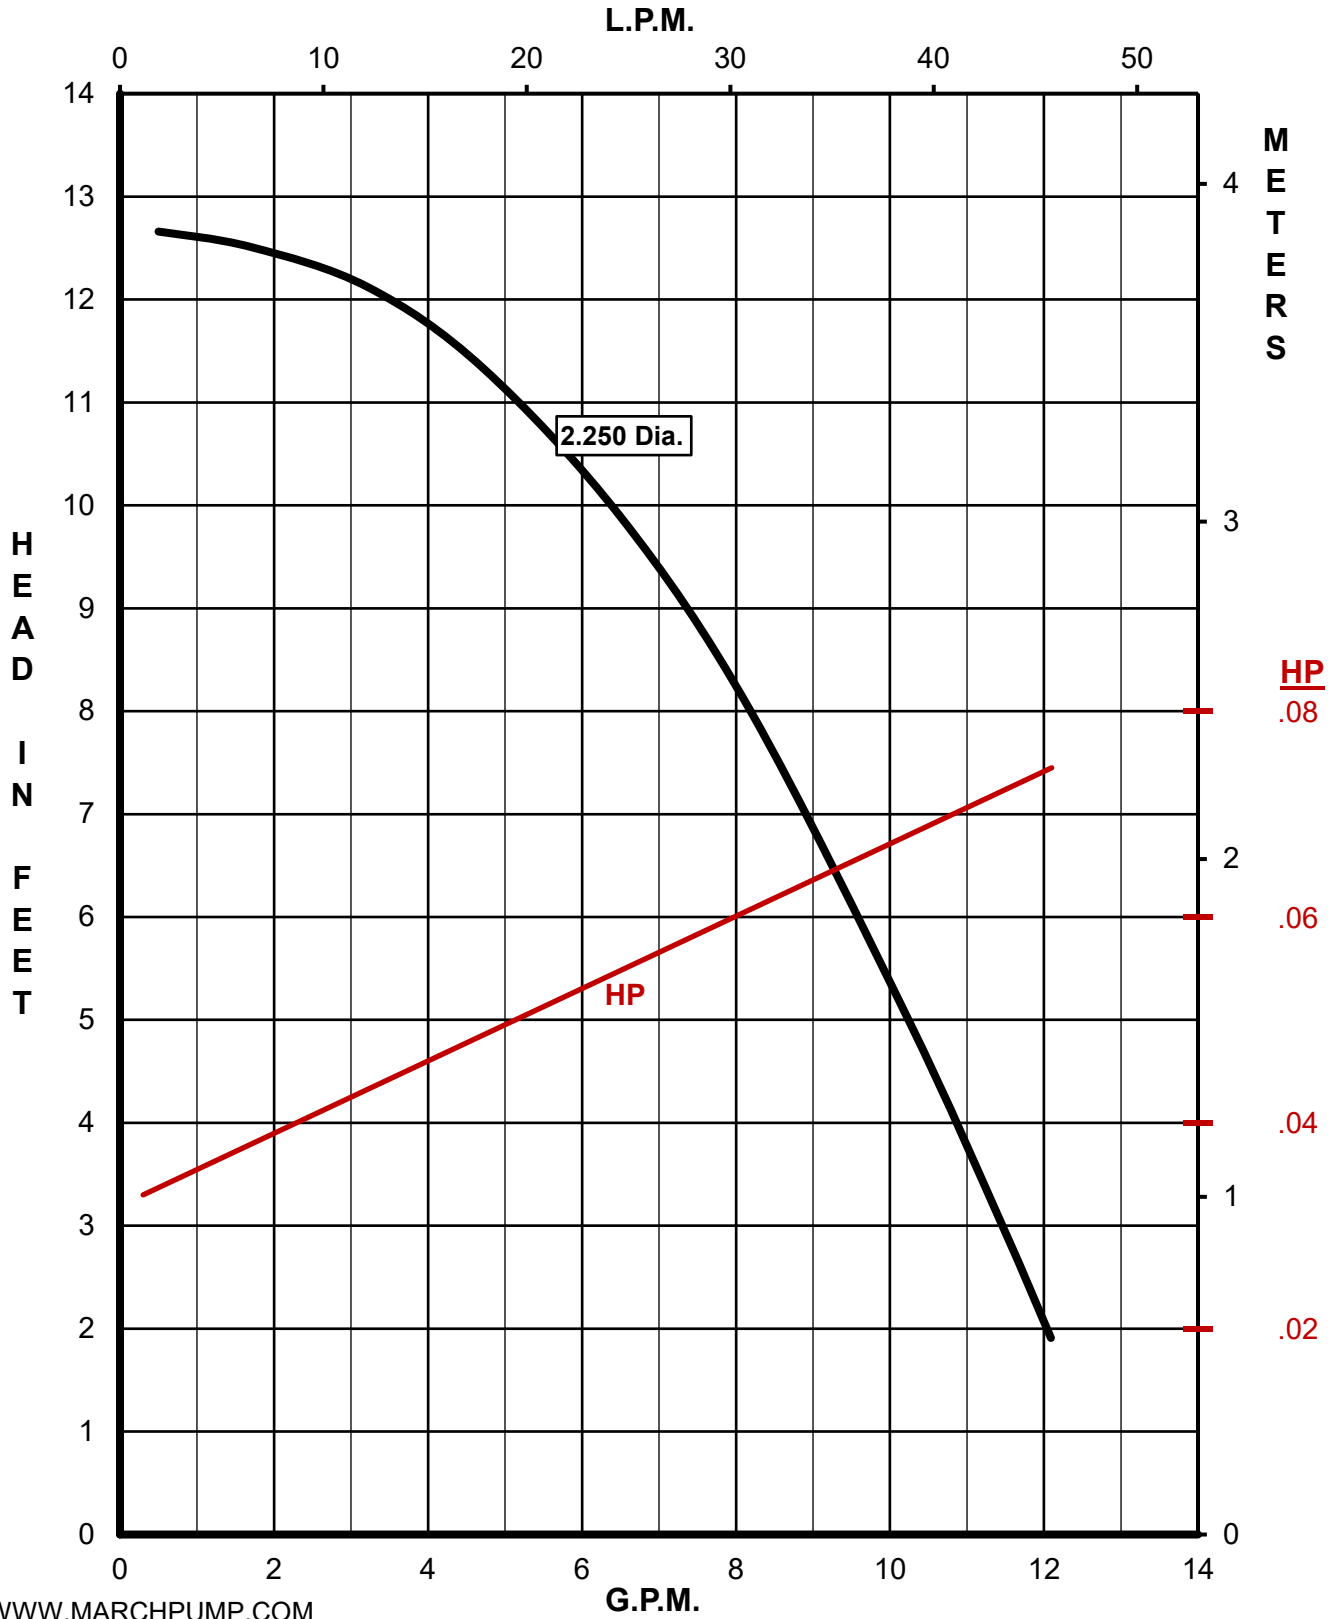

MARCH PUMPS

TE-5-MD

110/220V 1PH 50HZ

230/460V 3PH 50HZ

MARCH PUMPS

Model	Hz	Phase			
TE-5-MD	50	1			
Full Size Impeller 2.875 Dia.					

MARCH PUMPS

Model	Hz	Phase			
TE-5-MD	50	1			
Impeller Trim 2.625 Dia.					

MARCH PUMPS

Model	Hz	Phase			
TE-5-MD	50	1			
Impeller Trim 2.500 Dia.					

MARCH PUMPS

Model	Hz	Phase			
TE-5-MD	50	1			
Impeller Trim 2.375 Dia.					

MARCH PUMPS

Model	Hz	Phase			
TE-5-MD	50	1			
Impeller Trim 2.250 Dia.					

MARCH PUMPS

Model	Hz	Phase			
TE-5-MD	50	1			
Impeller Trim 2.125 Dia.					