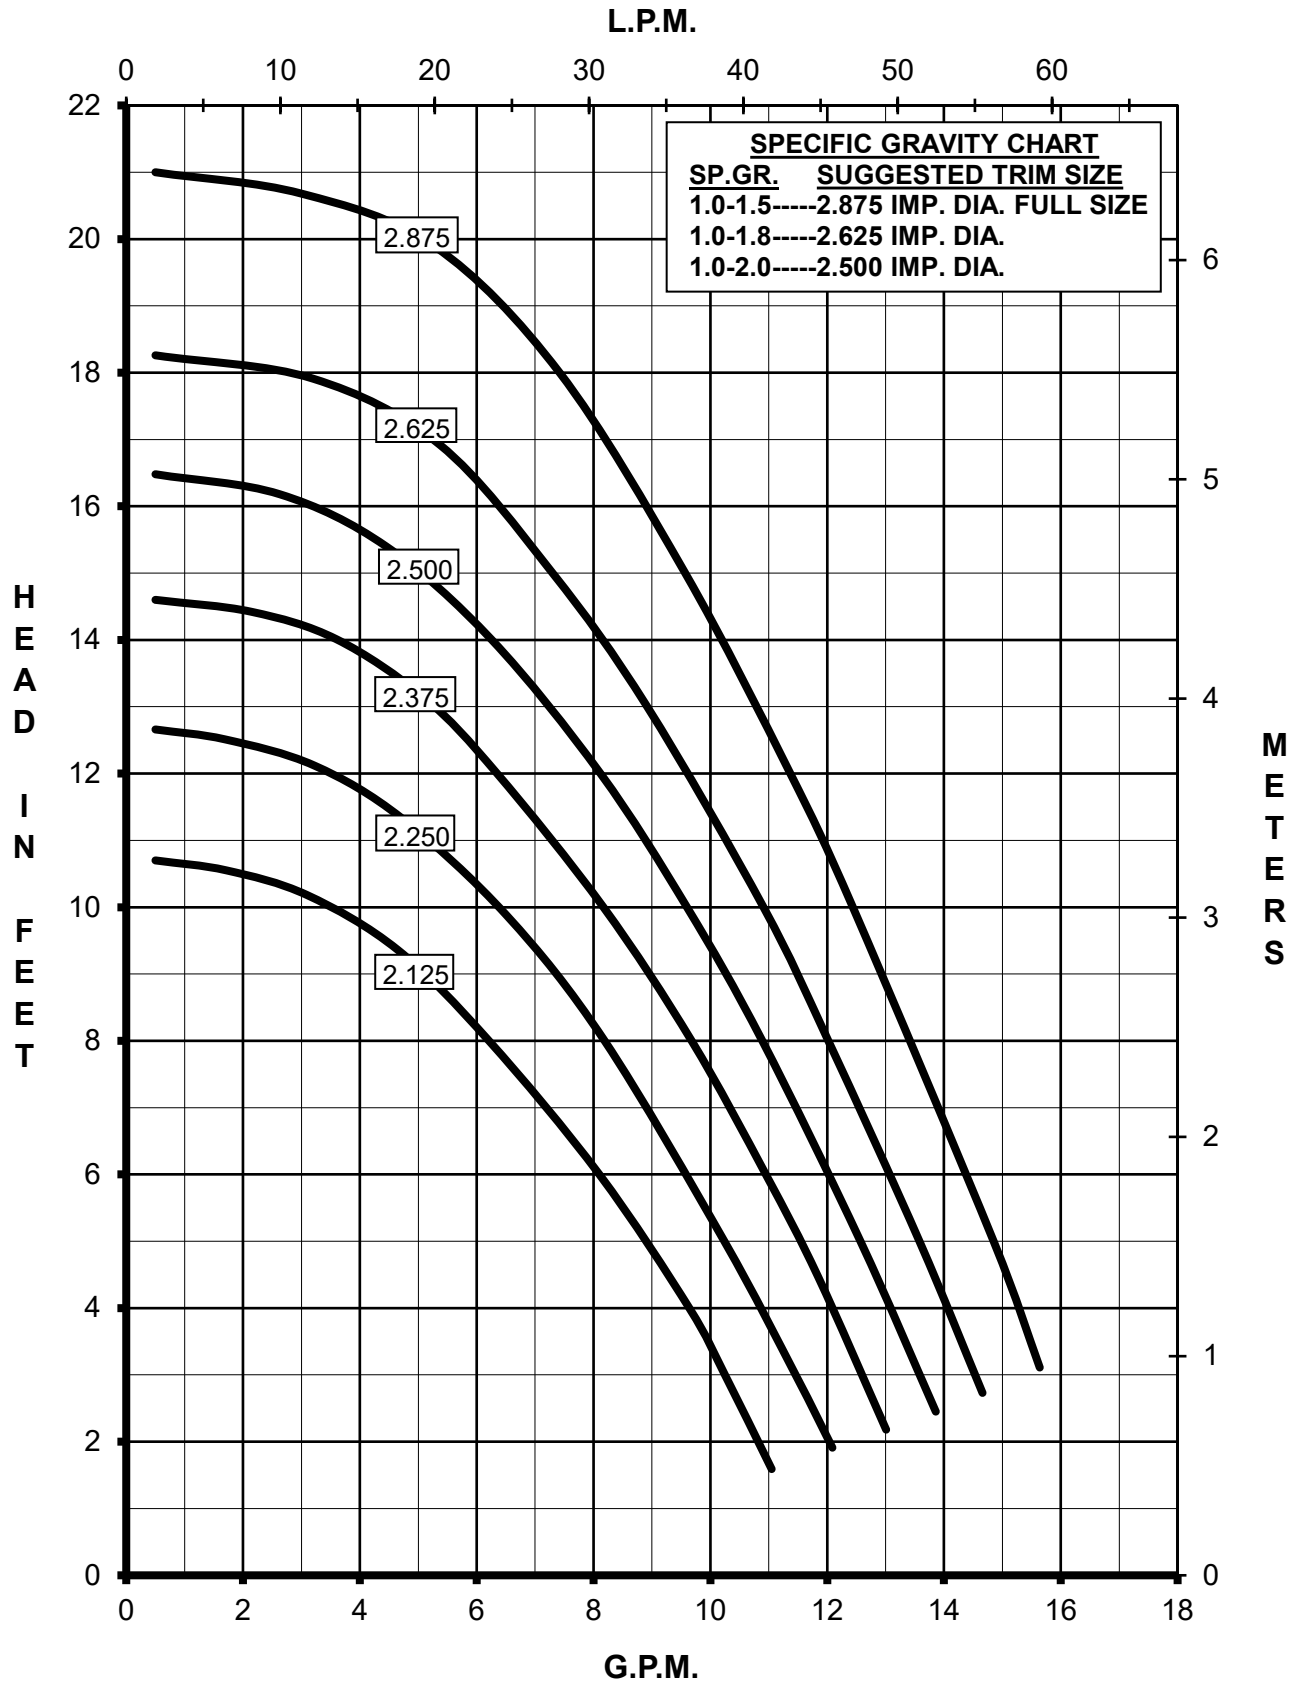

MARCH PUMPS

TE-5-MD

110/220V 1PH 50HZ

230/460V 3PH 50HZ

MARCH PUMPS

Model	Hz	Phase			
TE-5-MD	50	1			
Full Size Impeller 2.875 Dia.					

MARCH PUMPS

Model	Hz	Phase			
TE-5-MD	50	1			
Impeller Trim 2.625 Dia.					

MARCH PUMPS

Model	Hz	Phase			
TE-5-MD	50	1			
Impeller Trim 2.500 Dia.					

MARCH PUMPS

Model	Hz	Phase			
TE-5-MD	50	1			
Impeller Trim 2.375 Dia.					

MARCH PUMPS

Model	Hz	Phase			
TE-5-MD	50	1			
Impeller Trim 2.250 Dia.					

MARCH PUMPS

Model	Hz	Phase			
TE-5-MD	50	1			
Impeller Trim 2.125 Dia.					