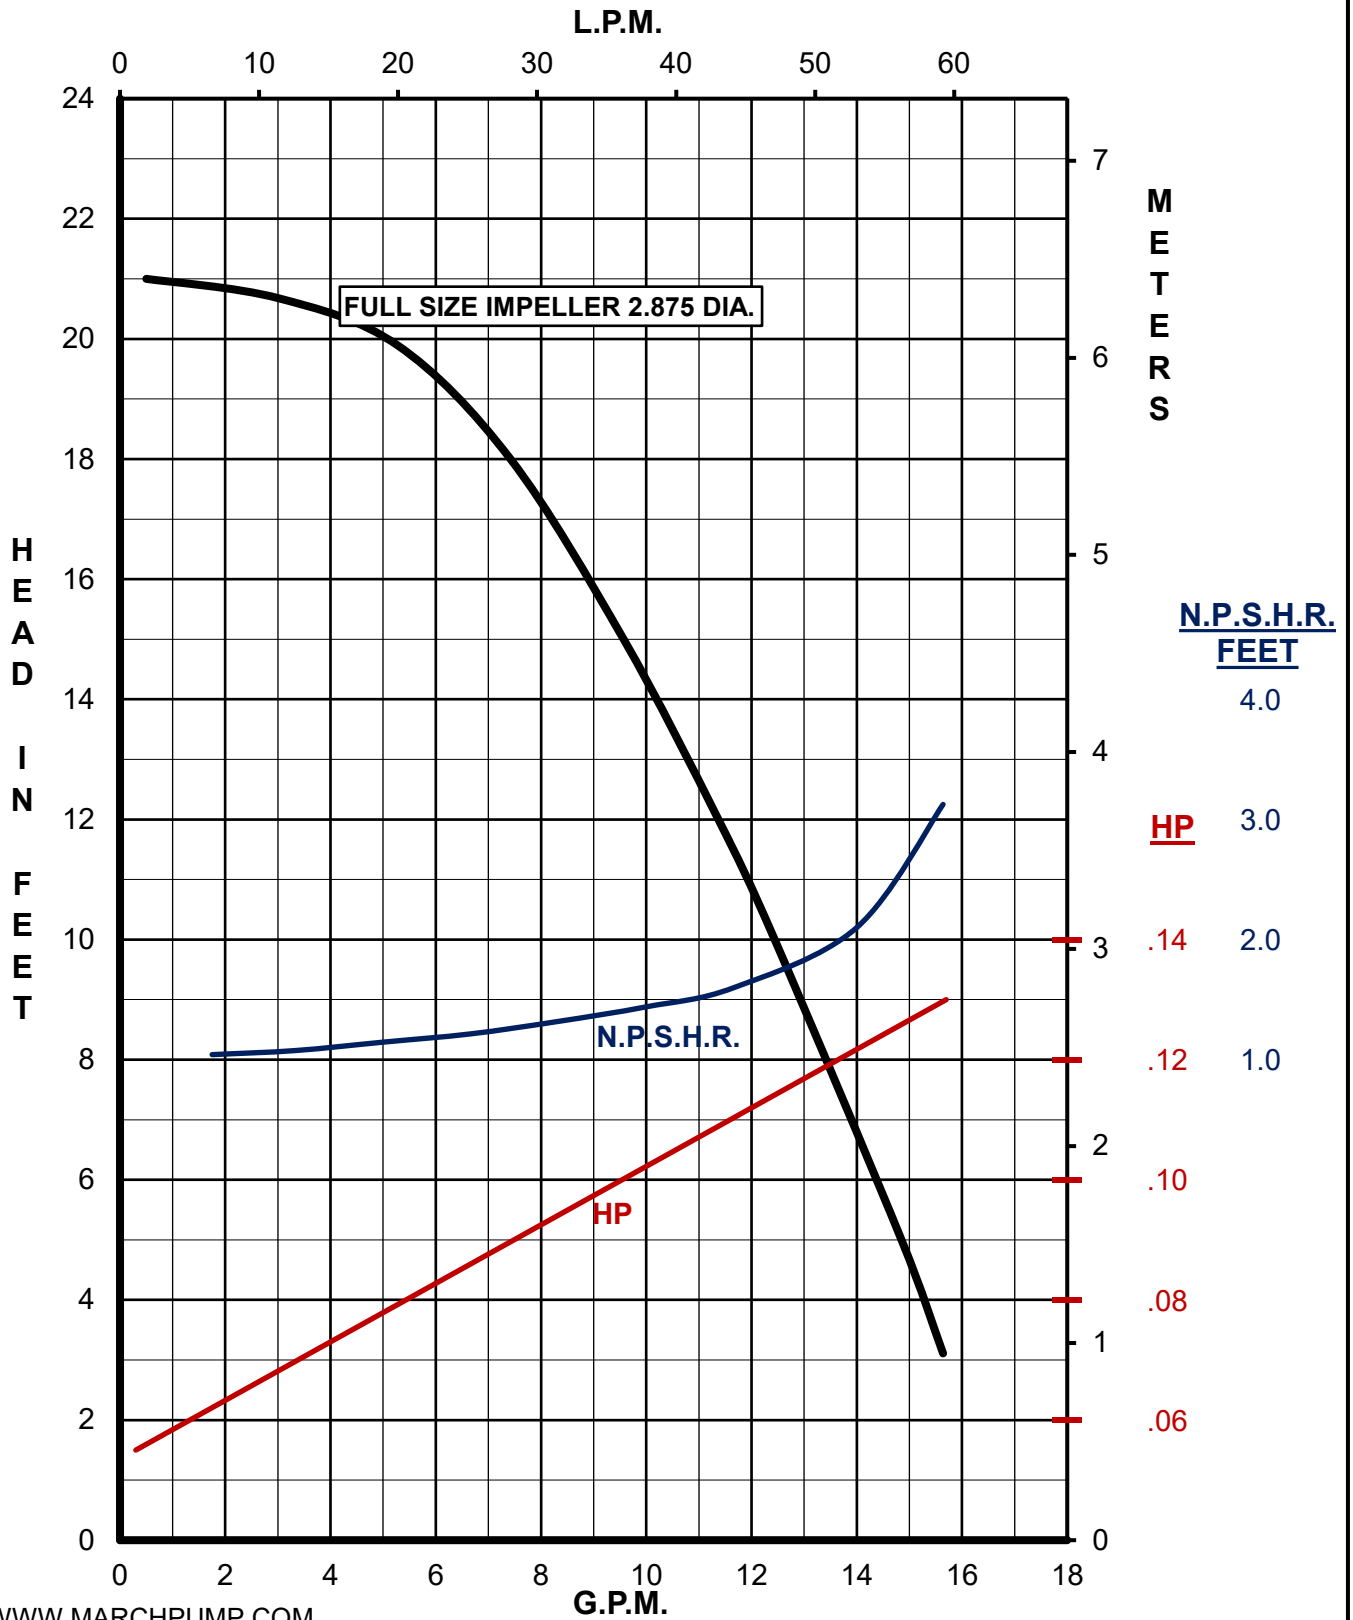

MARCH PUMPS

TE-5-MD

110/220V 1PH 50HZ

230/460V 3PH 50HZ

MARCH PUMPS

Model	Hz	Phase			
TE-5-MD	50	1			
Full Size Impeller 2.875 Dia.					

MARCH PUMPS

Model	Hz	Phase			
TE-5-MD	50	1			
Impeller Trim 2.625 Dia.					

MARCH PUMPS

Model	Hz	Phase			
TE-5-MD	50	1			
Impeller Trim 2.500 Dia.					

MARCH PUMPS

Model	Hz	Phase			
TE-5-MD	50	1			
Impeller Trim 2.375 Dia.					

MARCH PUMPS

Model	Hz	Phase			
TE-5-MD	50	1			
Impeller Trim 2.250 Dia.					

MARCH PUMPS

Model	Hz	Phase			
TE-5-MD	50	1			
Impeller Trim 2.125 Dia.					