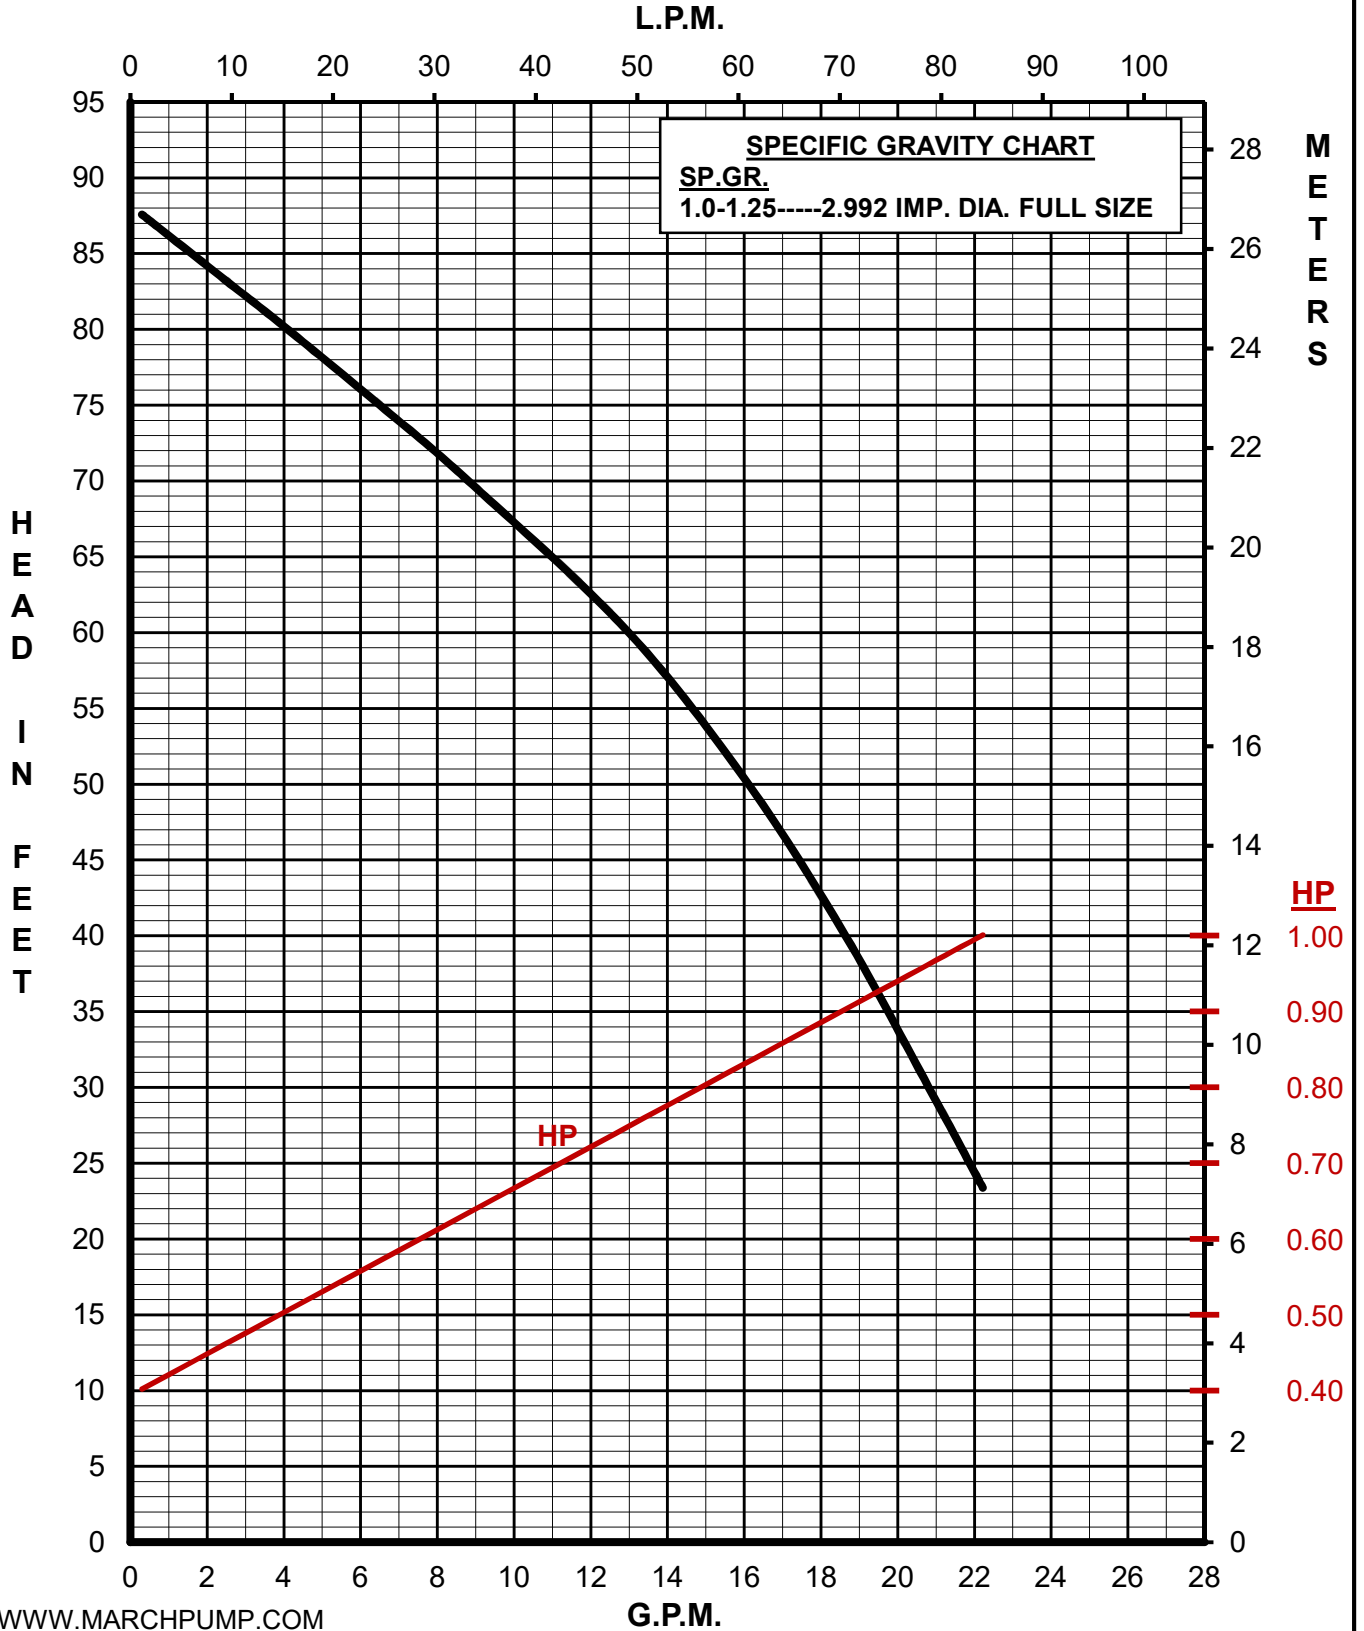

MARCH PUMPS

Model	Hz	Phase			
TE-3MS-MD	60	1 & 3			

Full Size Impeller 2.992 Dia.

MARCH PUMPS

Model	Hz	Phase			
TE-3MS-MD	60	1 & 3			
Impeller Trim 2.460 Dia.					