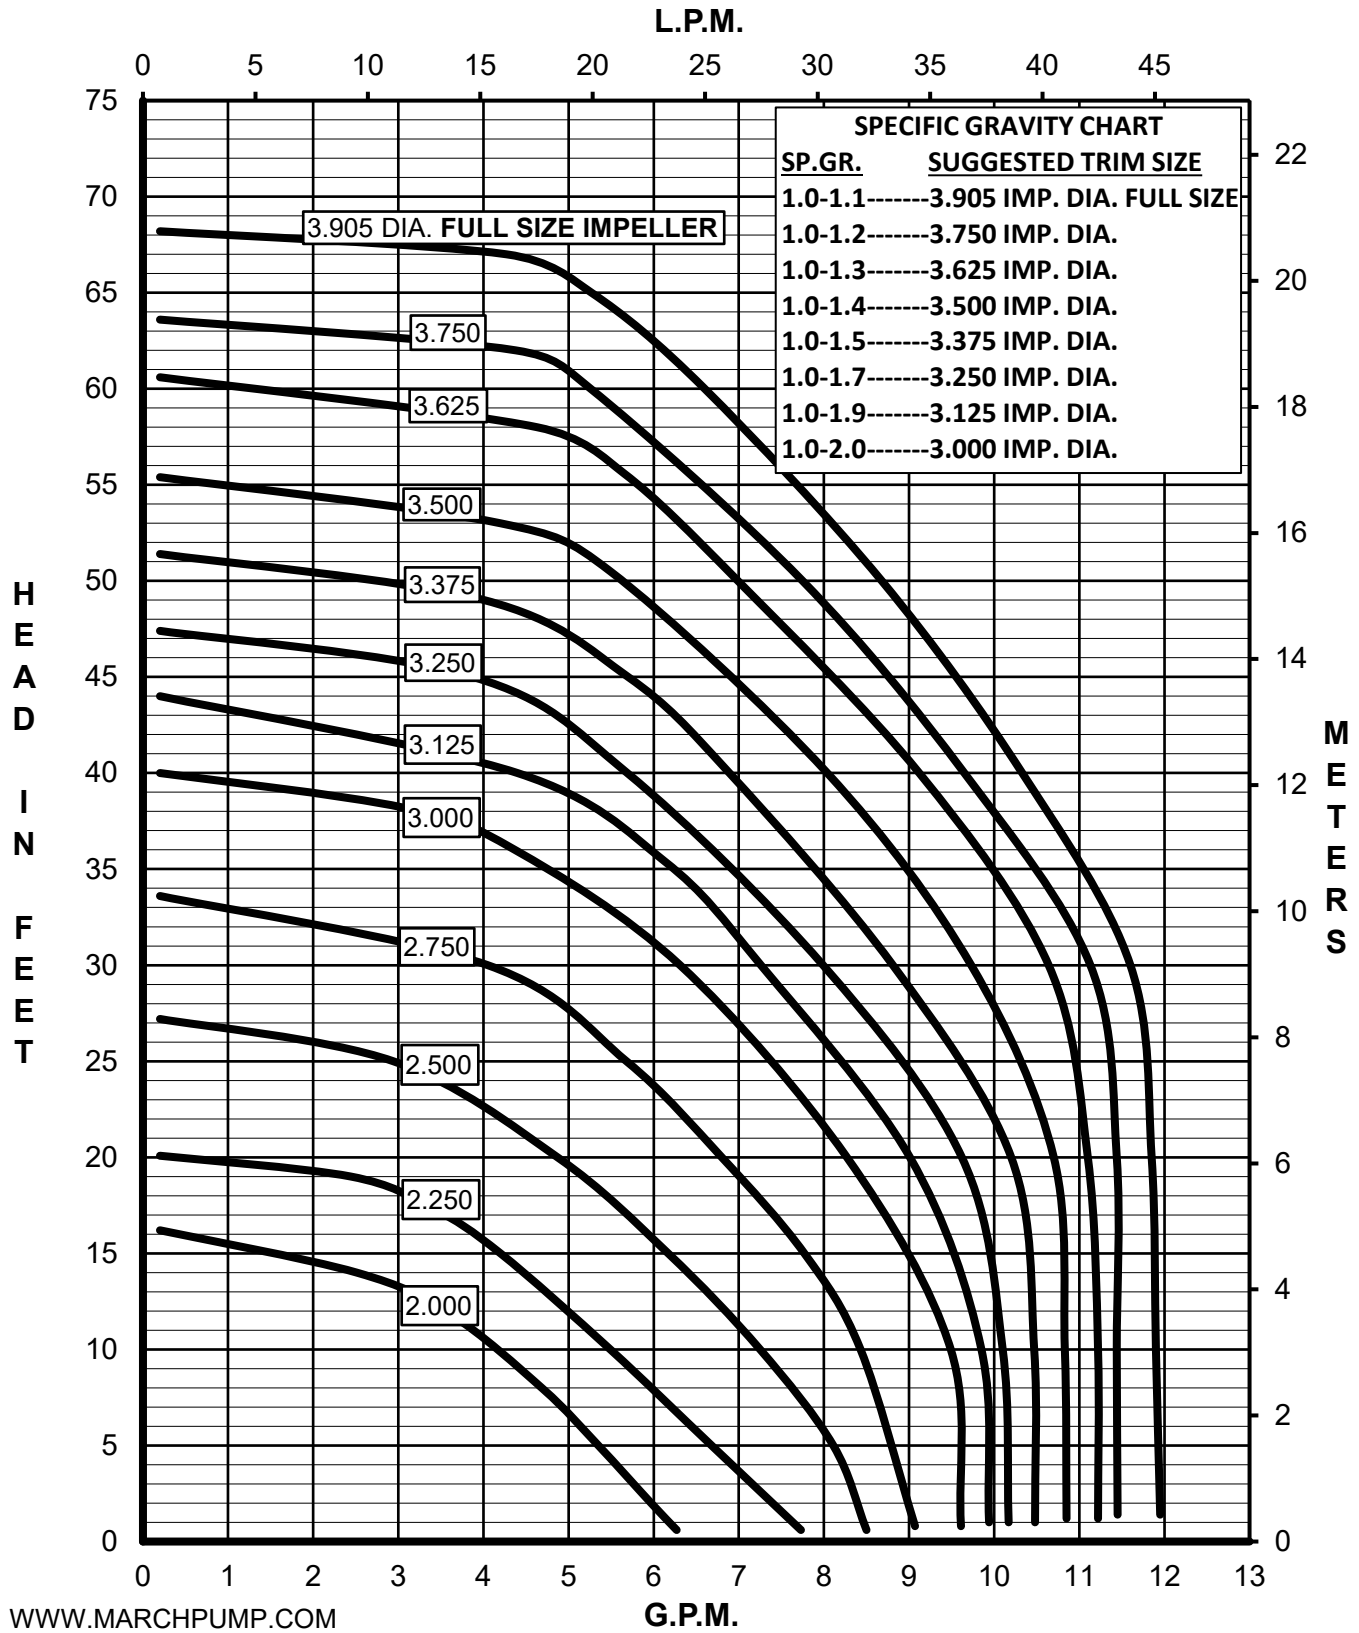

# MARCH PUMPS

Model	Hz	Phase			
335-CP-MD	60	1 & 3			
335-AP-MD					

### Impeller Trim Curves 60Hz

# MARCH PUMPS

Model	Hz	Phase			
335-CP-MD	50	1 & 3			
335-AP-MD					

**Impeller Trim Curves 50Hz**