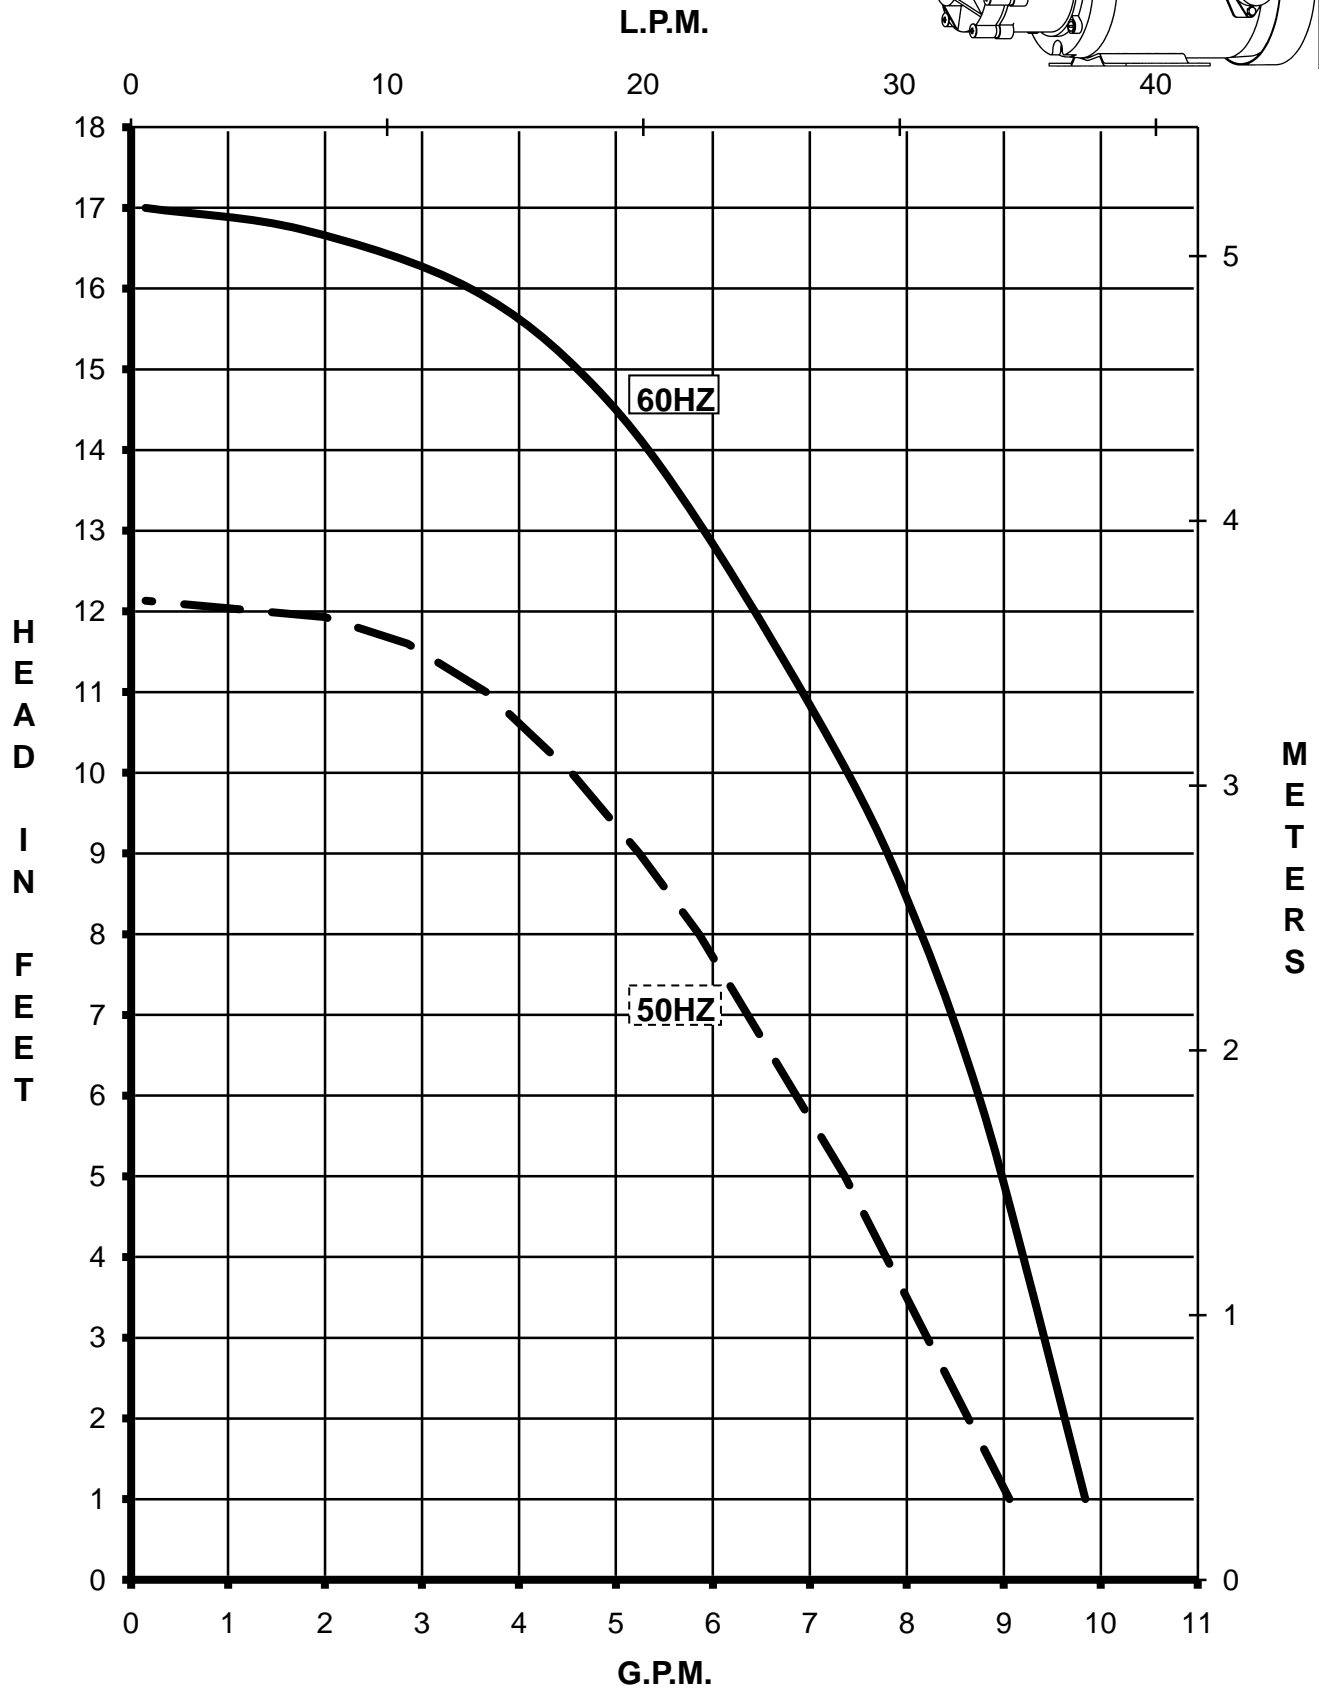

MARCH PUMPS

TE-MDX-MT3
TE-MDK-MT3
(115/230V 50/60HZ)

MARCH PUMPS

TE-MDX-MT3 TRIM CURVES
TE-MDK-MT3 60HZ