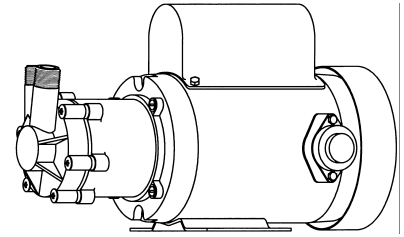

MARCH PUMPS

TE-MDX-MT3
TE-MDK-MT3
(115/230V 50/60HZ)

MARCH PUMPS

TE-MDX-MT3 TRIM CURVES
TE-MDK-MT3 60HZ