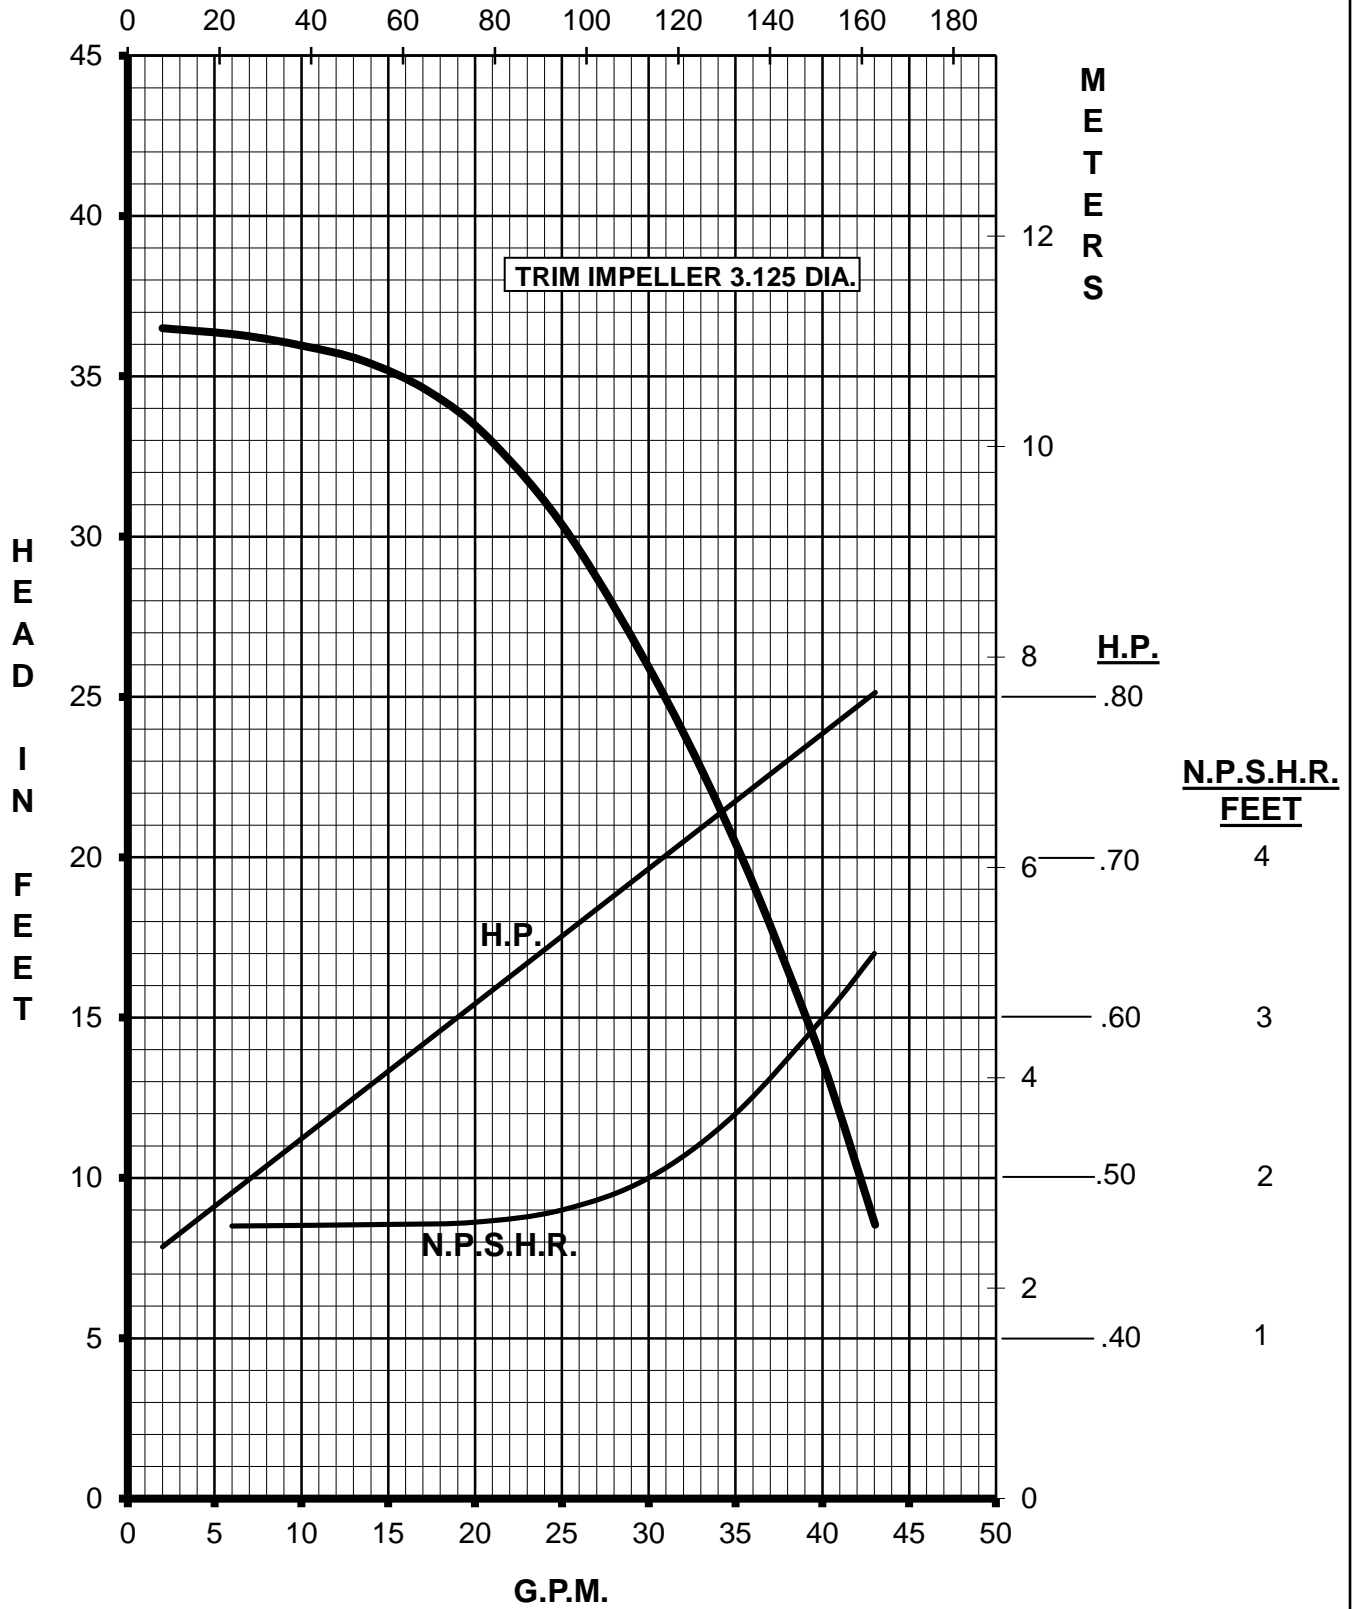

MARCH PUMPS

TE-7S-MD
TRIM IMPELLER 3.125 DIA.
1PH, 3PH 60HZ

L.P.M.