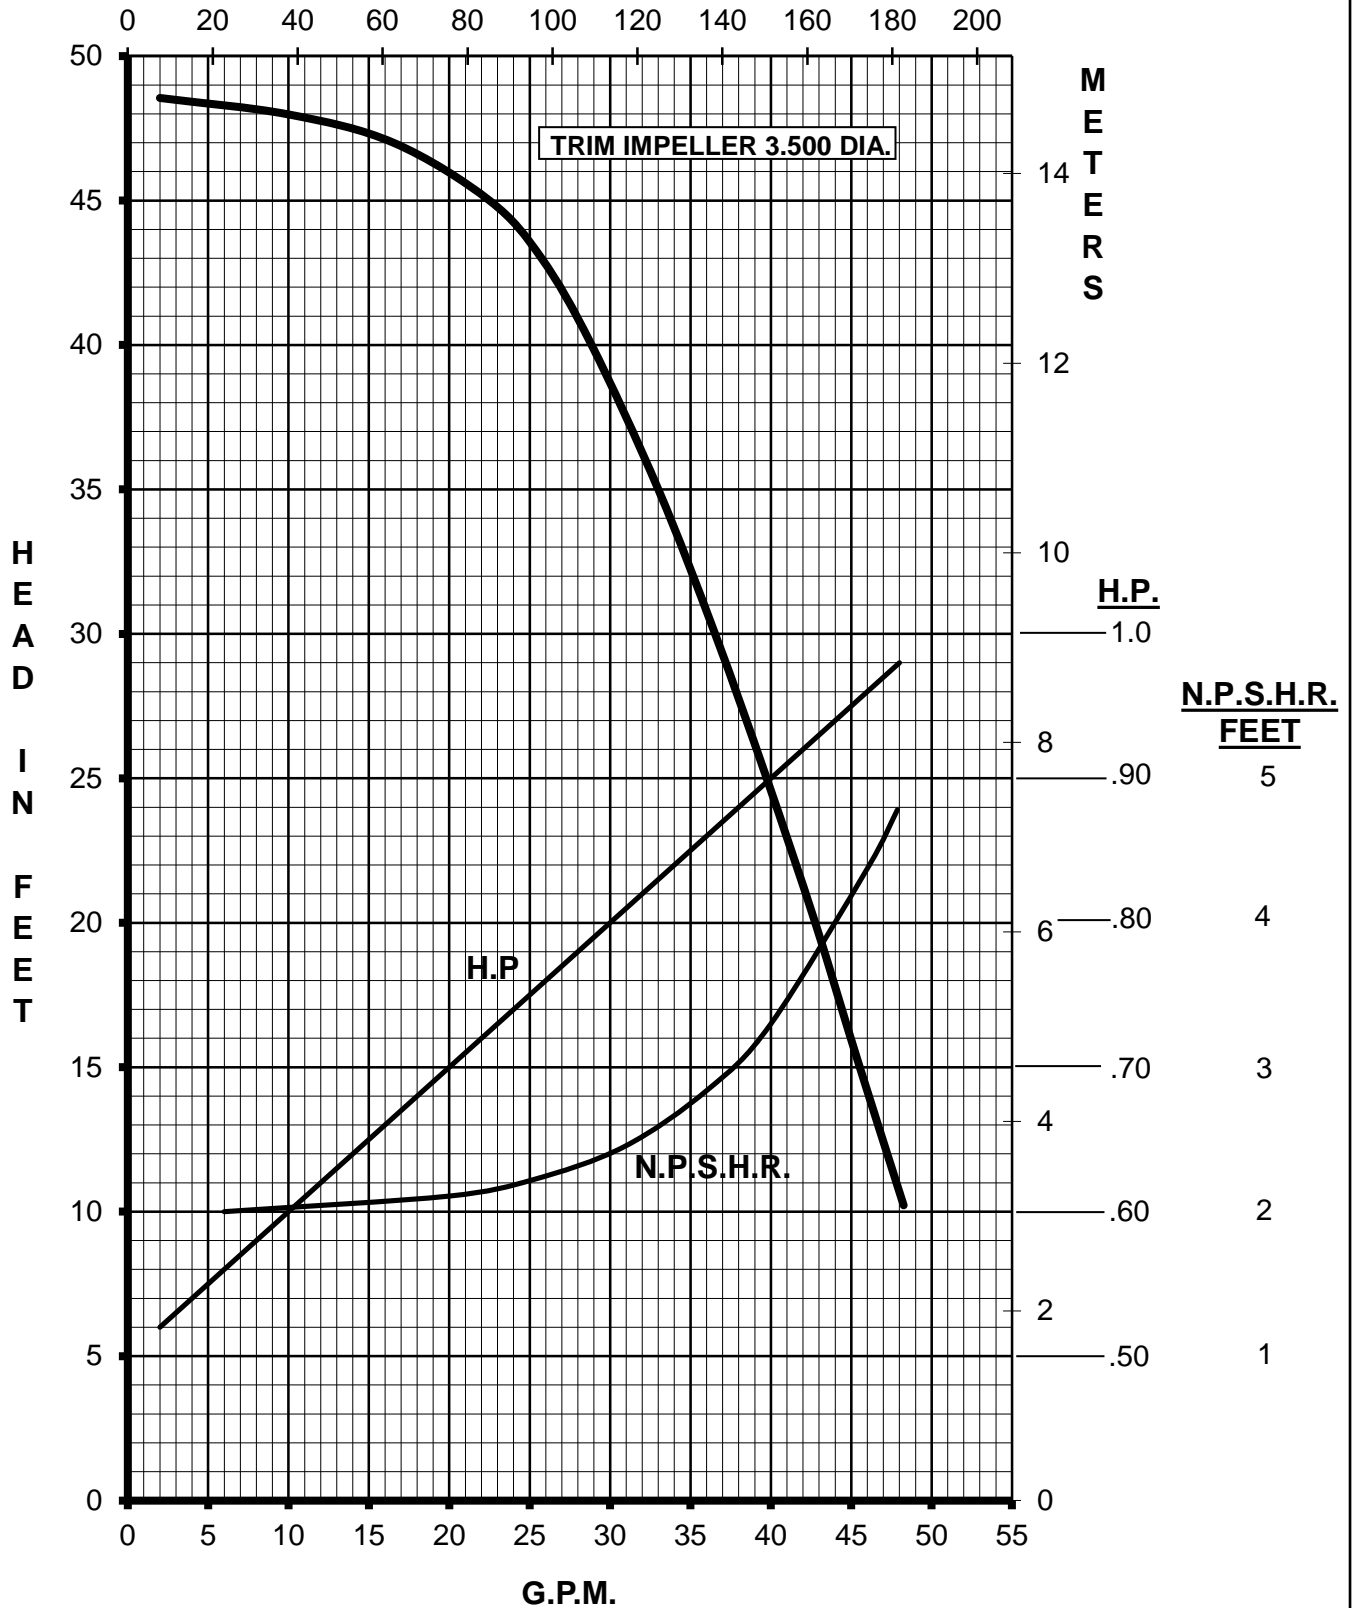

MARCH PUMPS

TE-7S-MD
TRIM IMPELLER 3.500 DIA.
1PH, 3PH 60HZ

L.P.M.