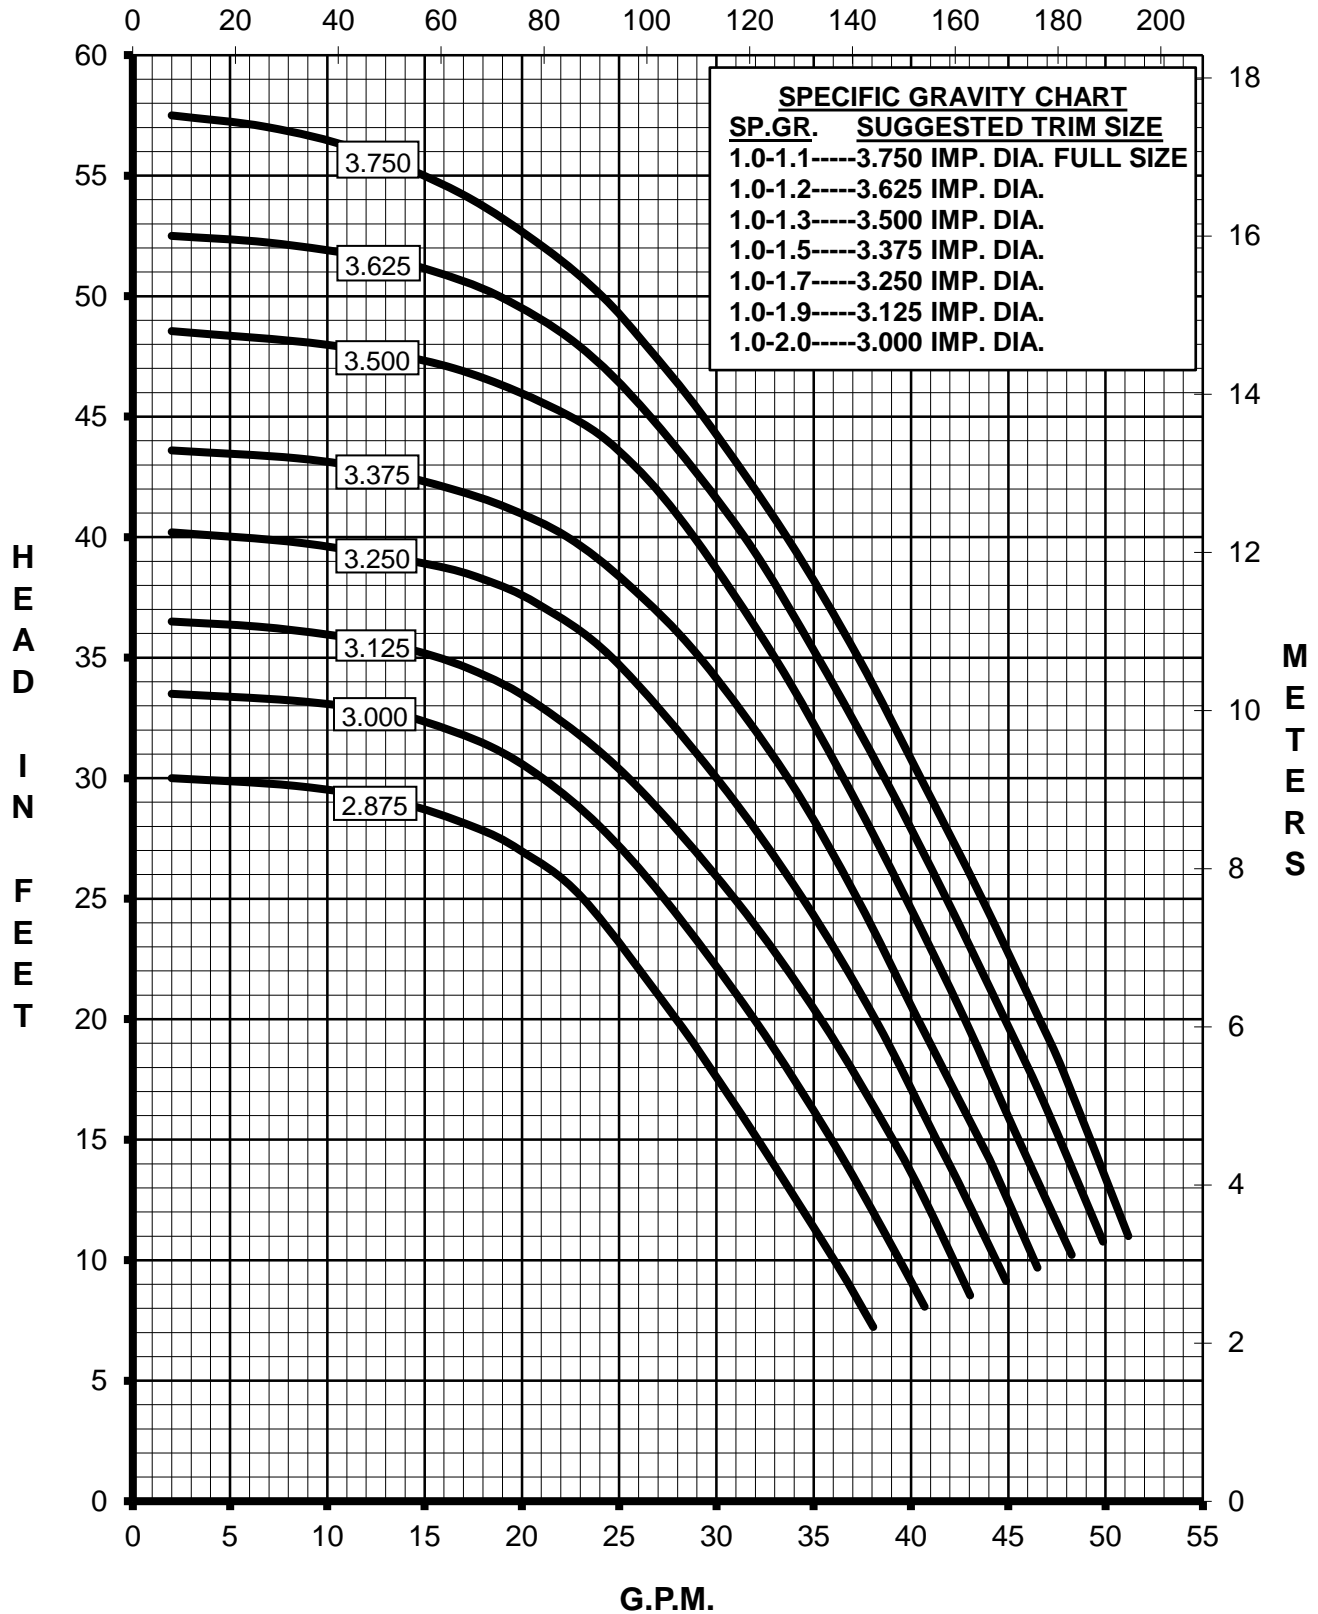

MARCH PUMPS

TE-7S-MD
1PH, 3PH 60HZ

L.P.M.