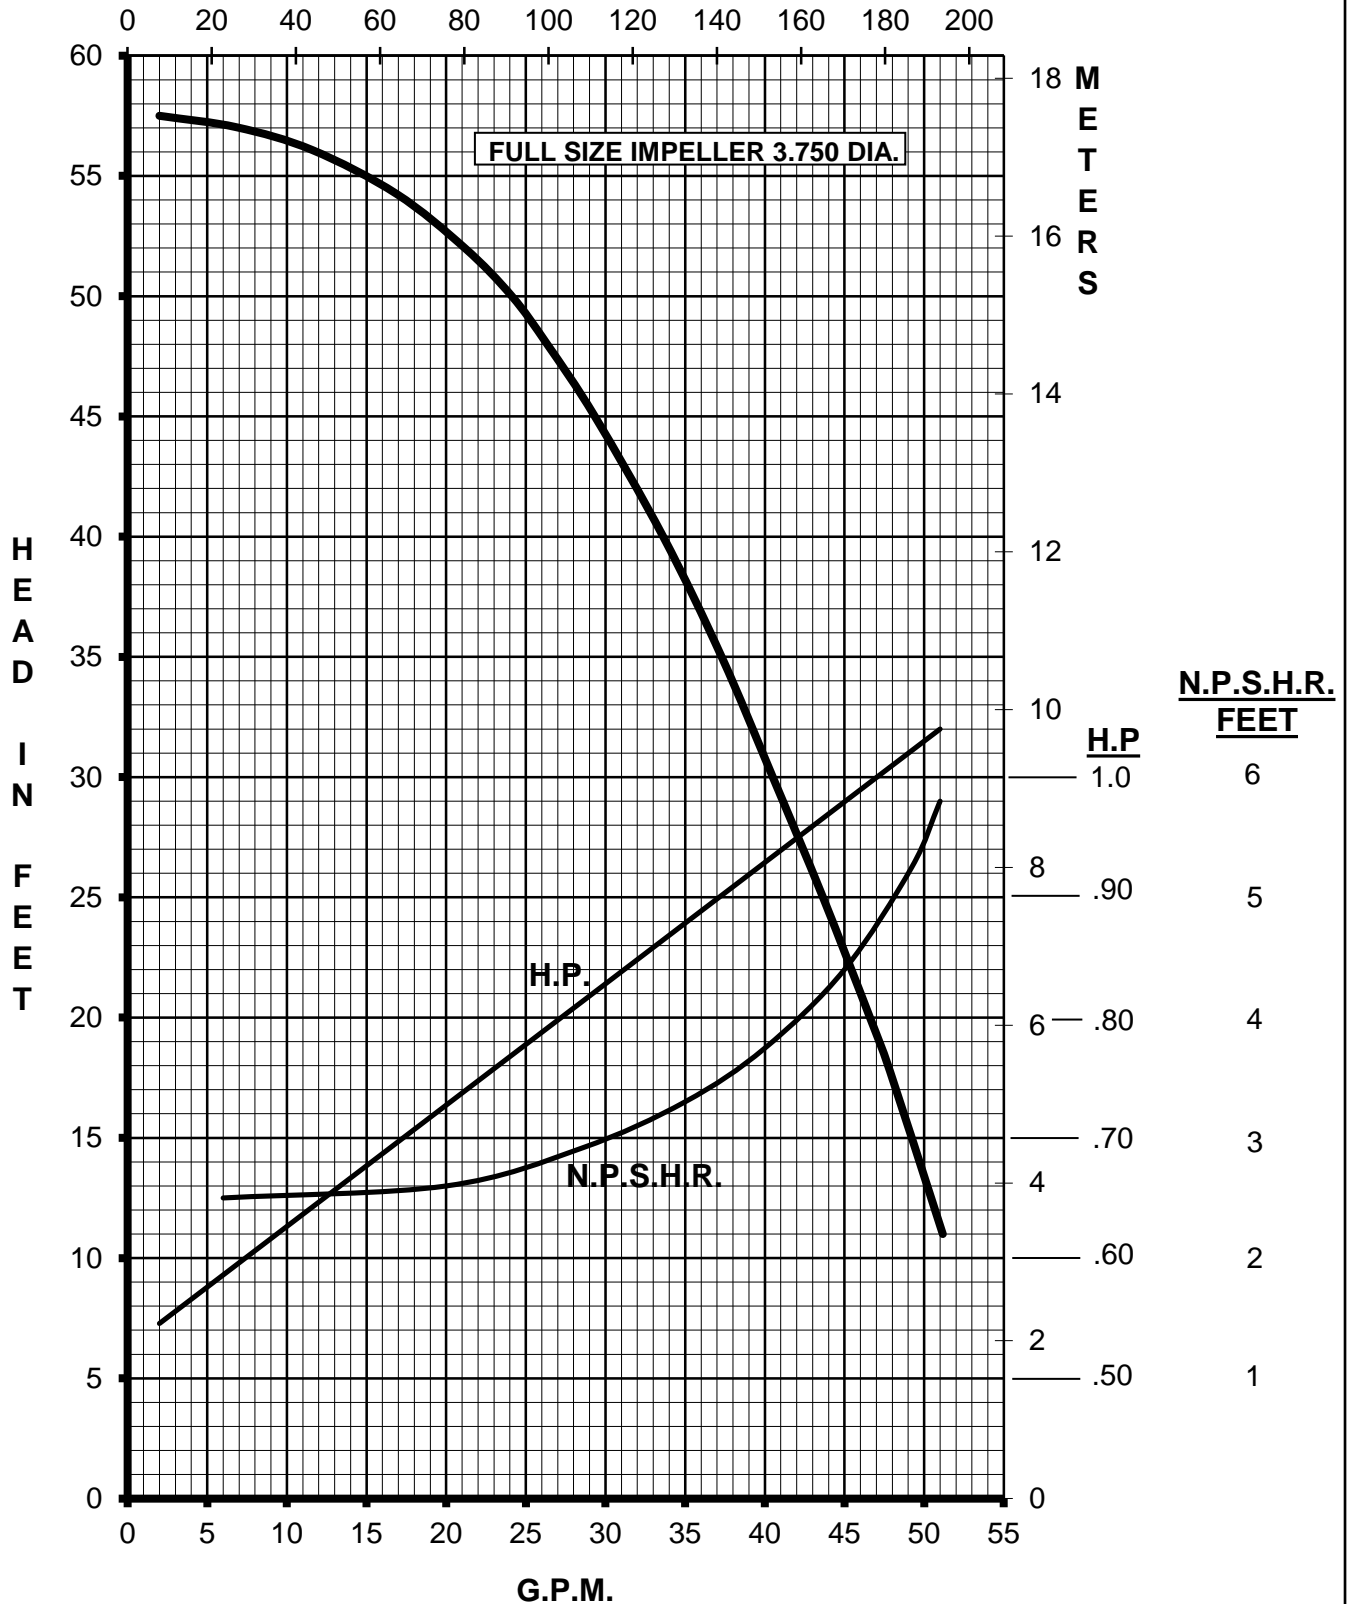

MARCH PUMPS

TE-7S-MD
FULL SIZE IMPELLER 3.750 DIA.
1PH, 3PH 60HZ

L.P.M.