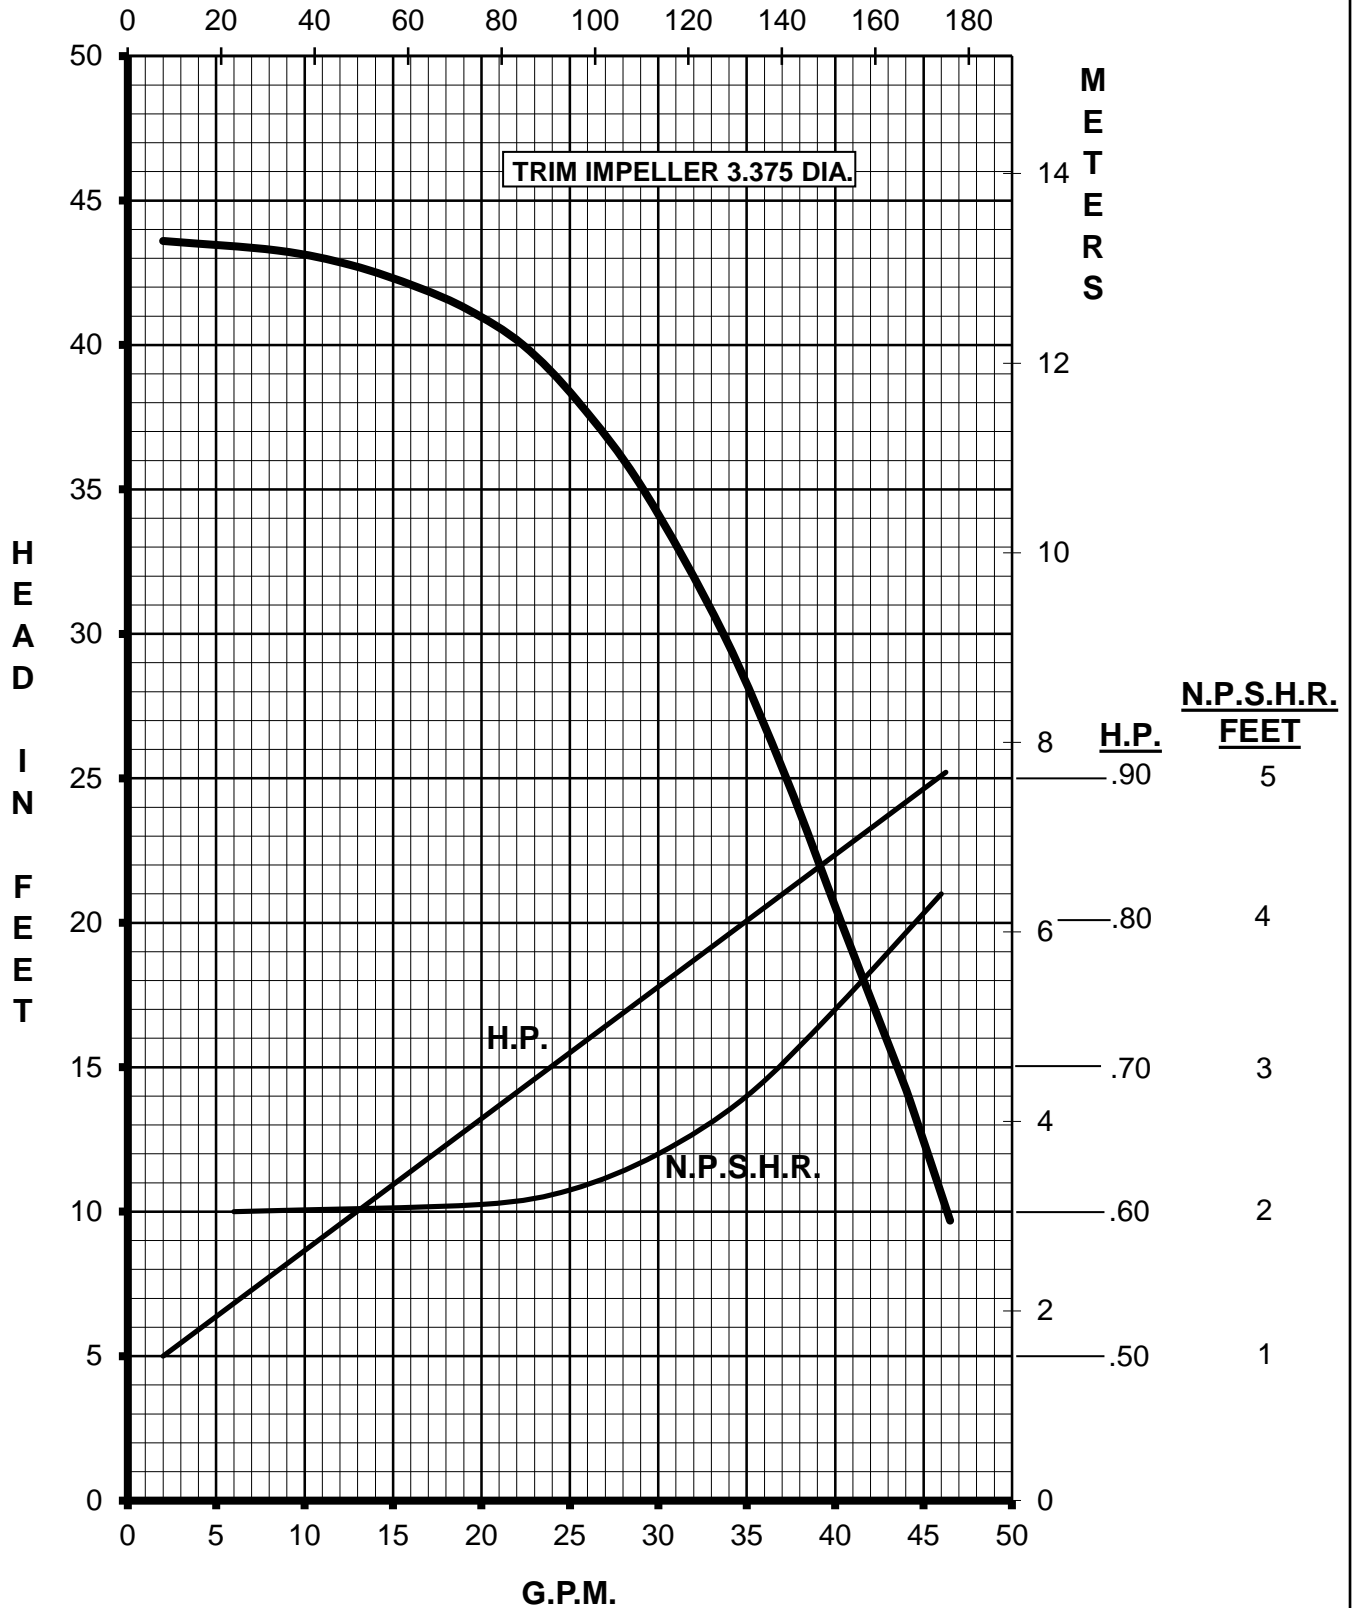

MARCH PUMPS

TE-7S-MD
TRIM IMPELLER 3.375 DIA.
1PH, 3PH 60HZ
L.P.M.