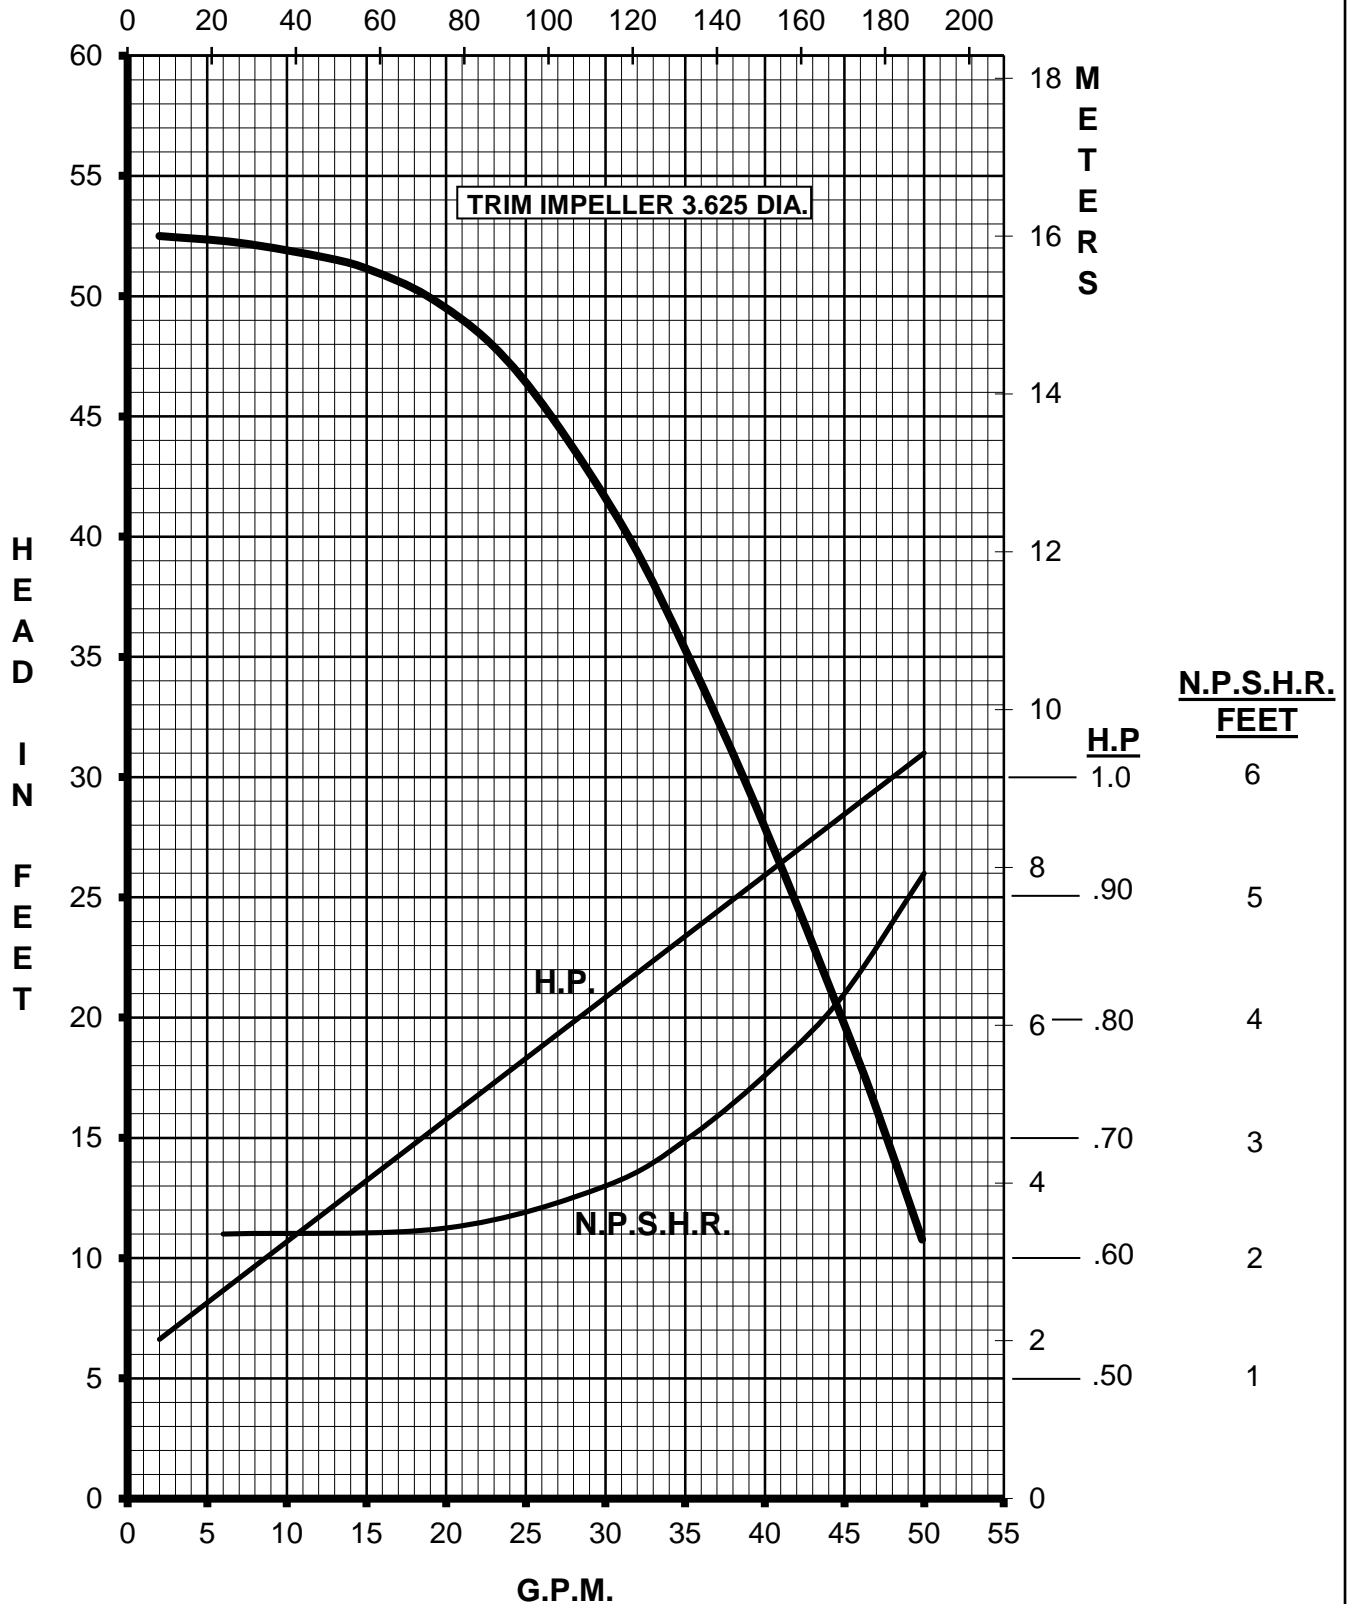

MARCH PUMPS

TE-7S-MD
TRIM IMPELLER 3.625 DIA.
1PH, 3PH 60HZ
L.P.M.