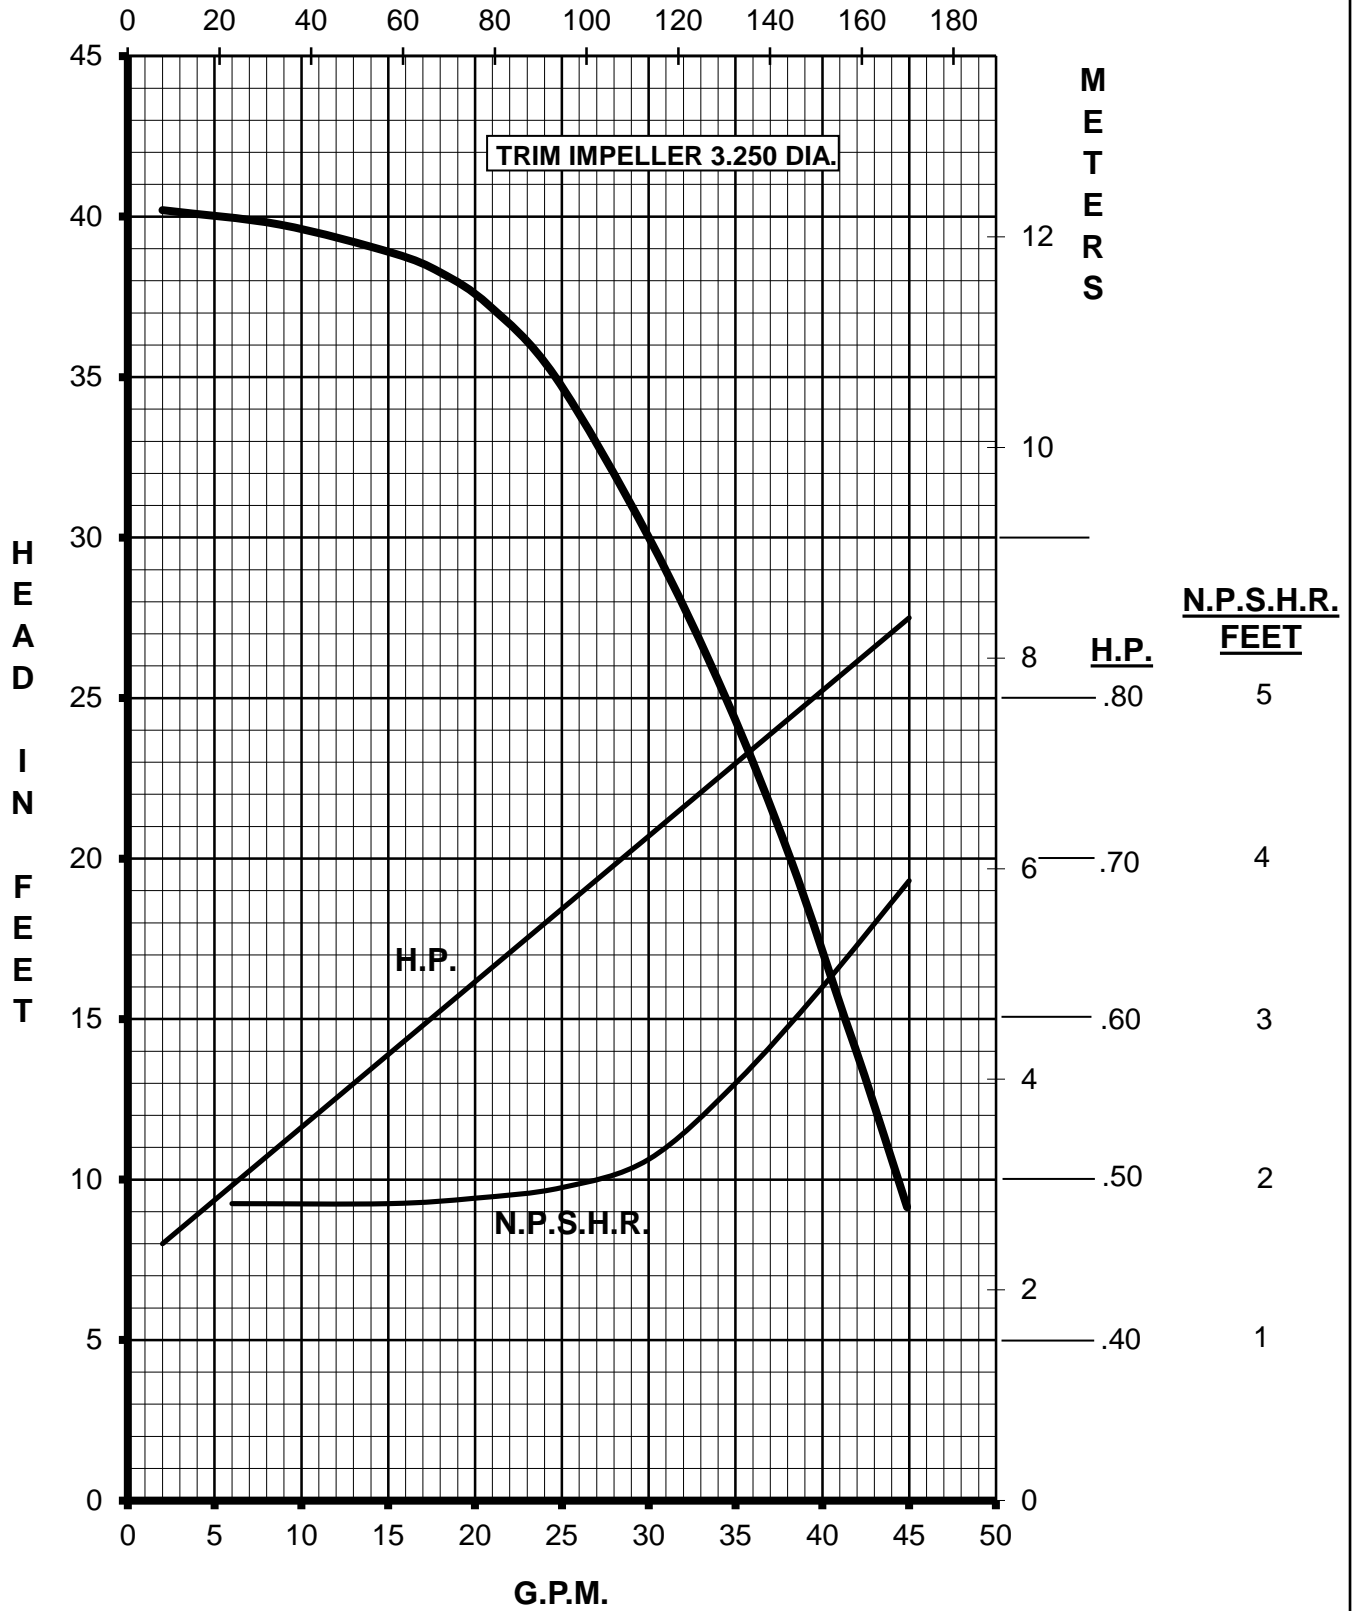

MARCH PUMPS

TE-7S-MD
TRIM IMPELLER 3.250 DIA.
1PH, 3PH 60HZ

L.P.M.