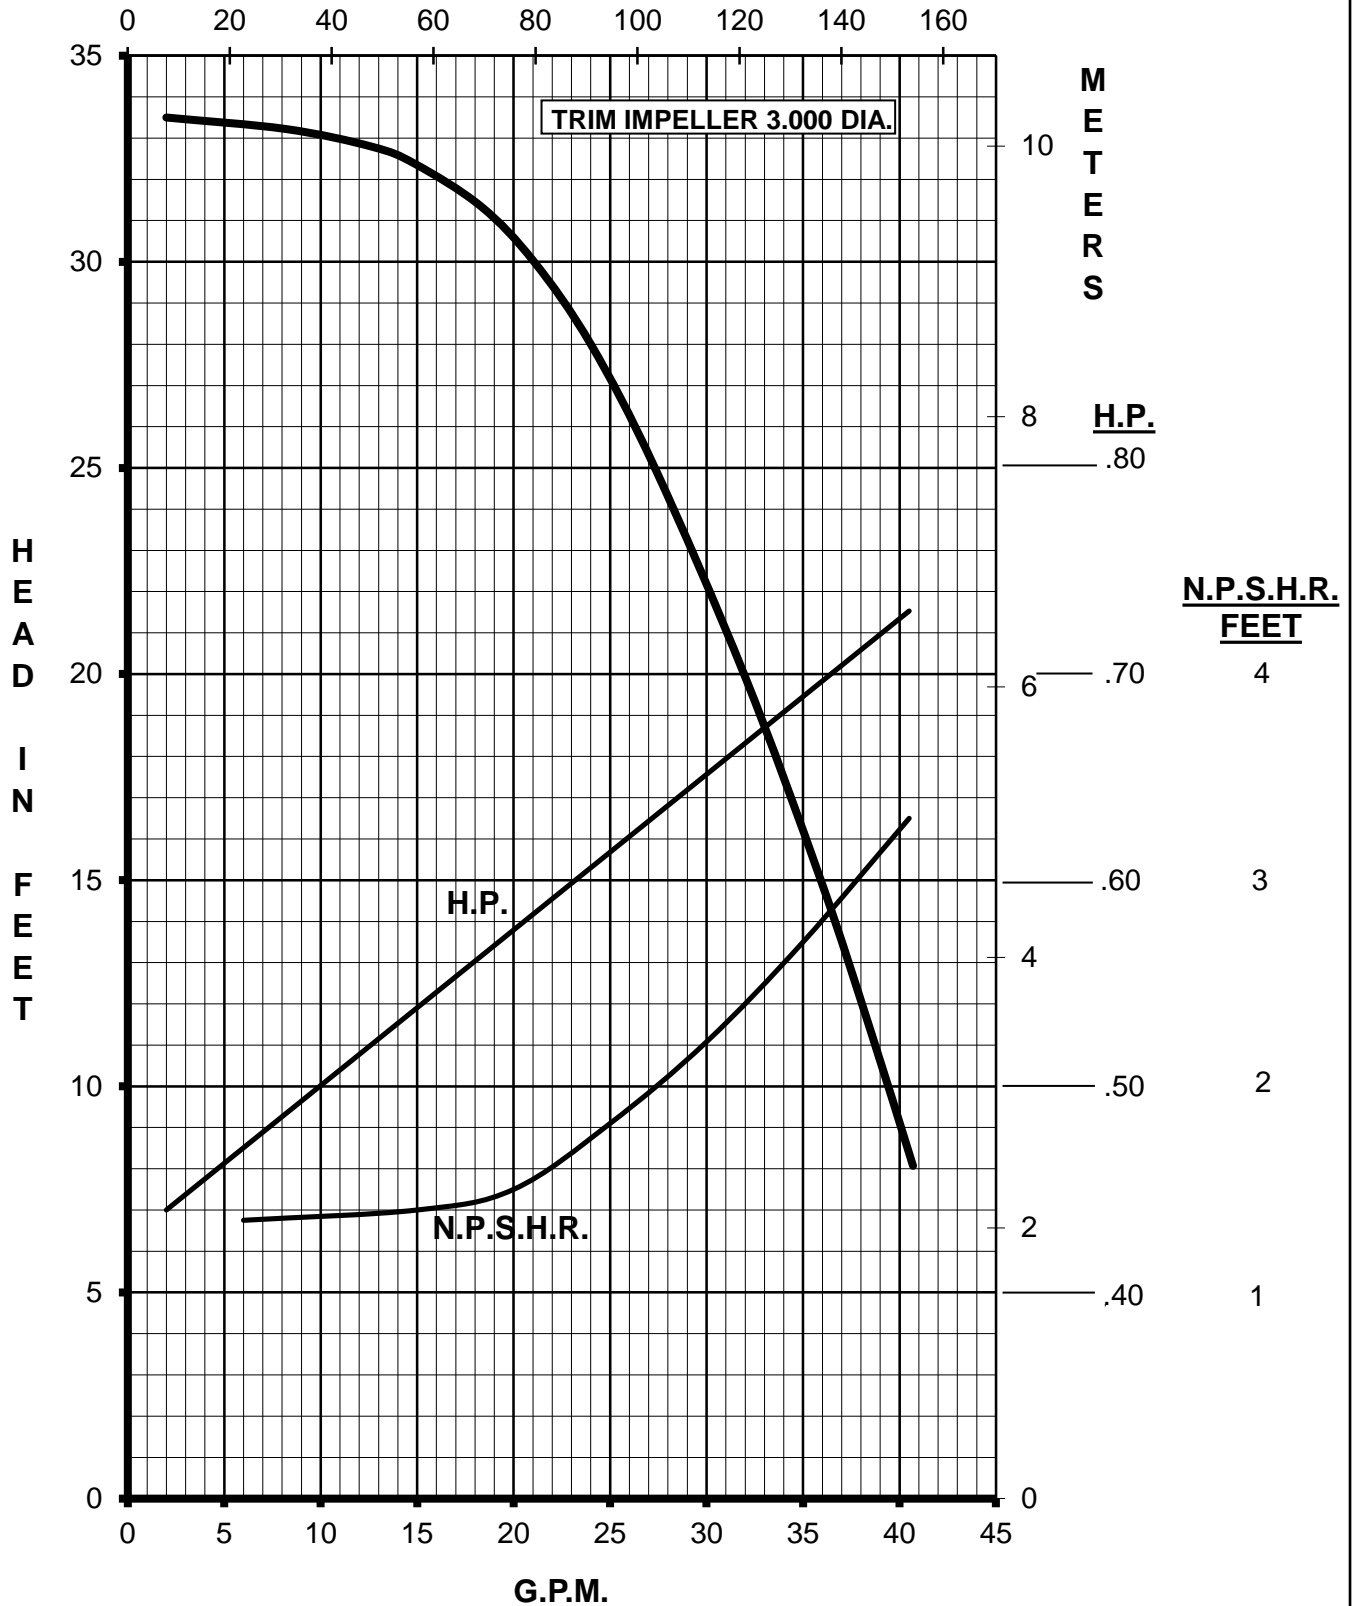

MARCH PUMPS

TE-7S-MD
1PH, 3PH 60HZ

L.P.M.

MARCH PUMPS

TE-7S-MD
FULL SIZE IMPELLER 3.750 DIA.
1PH, 3PH 60HZ

L.P.M.

MARCH PUMPS

TE-7S-MD
TRIM IMPELLER 3.625 DIA.
1PH, 3PH 60HZ
L.P.M.

MARCH PUMPS

TE-7S-MD
TRIM IMPELLER 3.125 DIA.
1PH, 3PH 60HZ

L.P.M.

MARCH PUMPS

TE-7S-MD
TRIM IMPELLER 3.000 DIA.
1PH, 3PH 60HZ

L.P.M.

MARCH PUMPS

TE-7S-MD
TRIM IMPELLER 2.875 DIA.
1PH, 3PH 60HZ