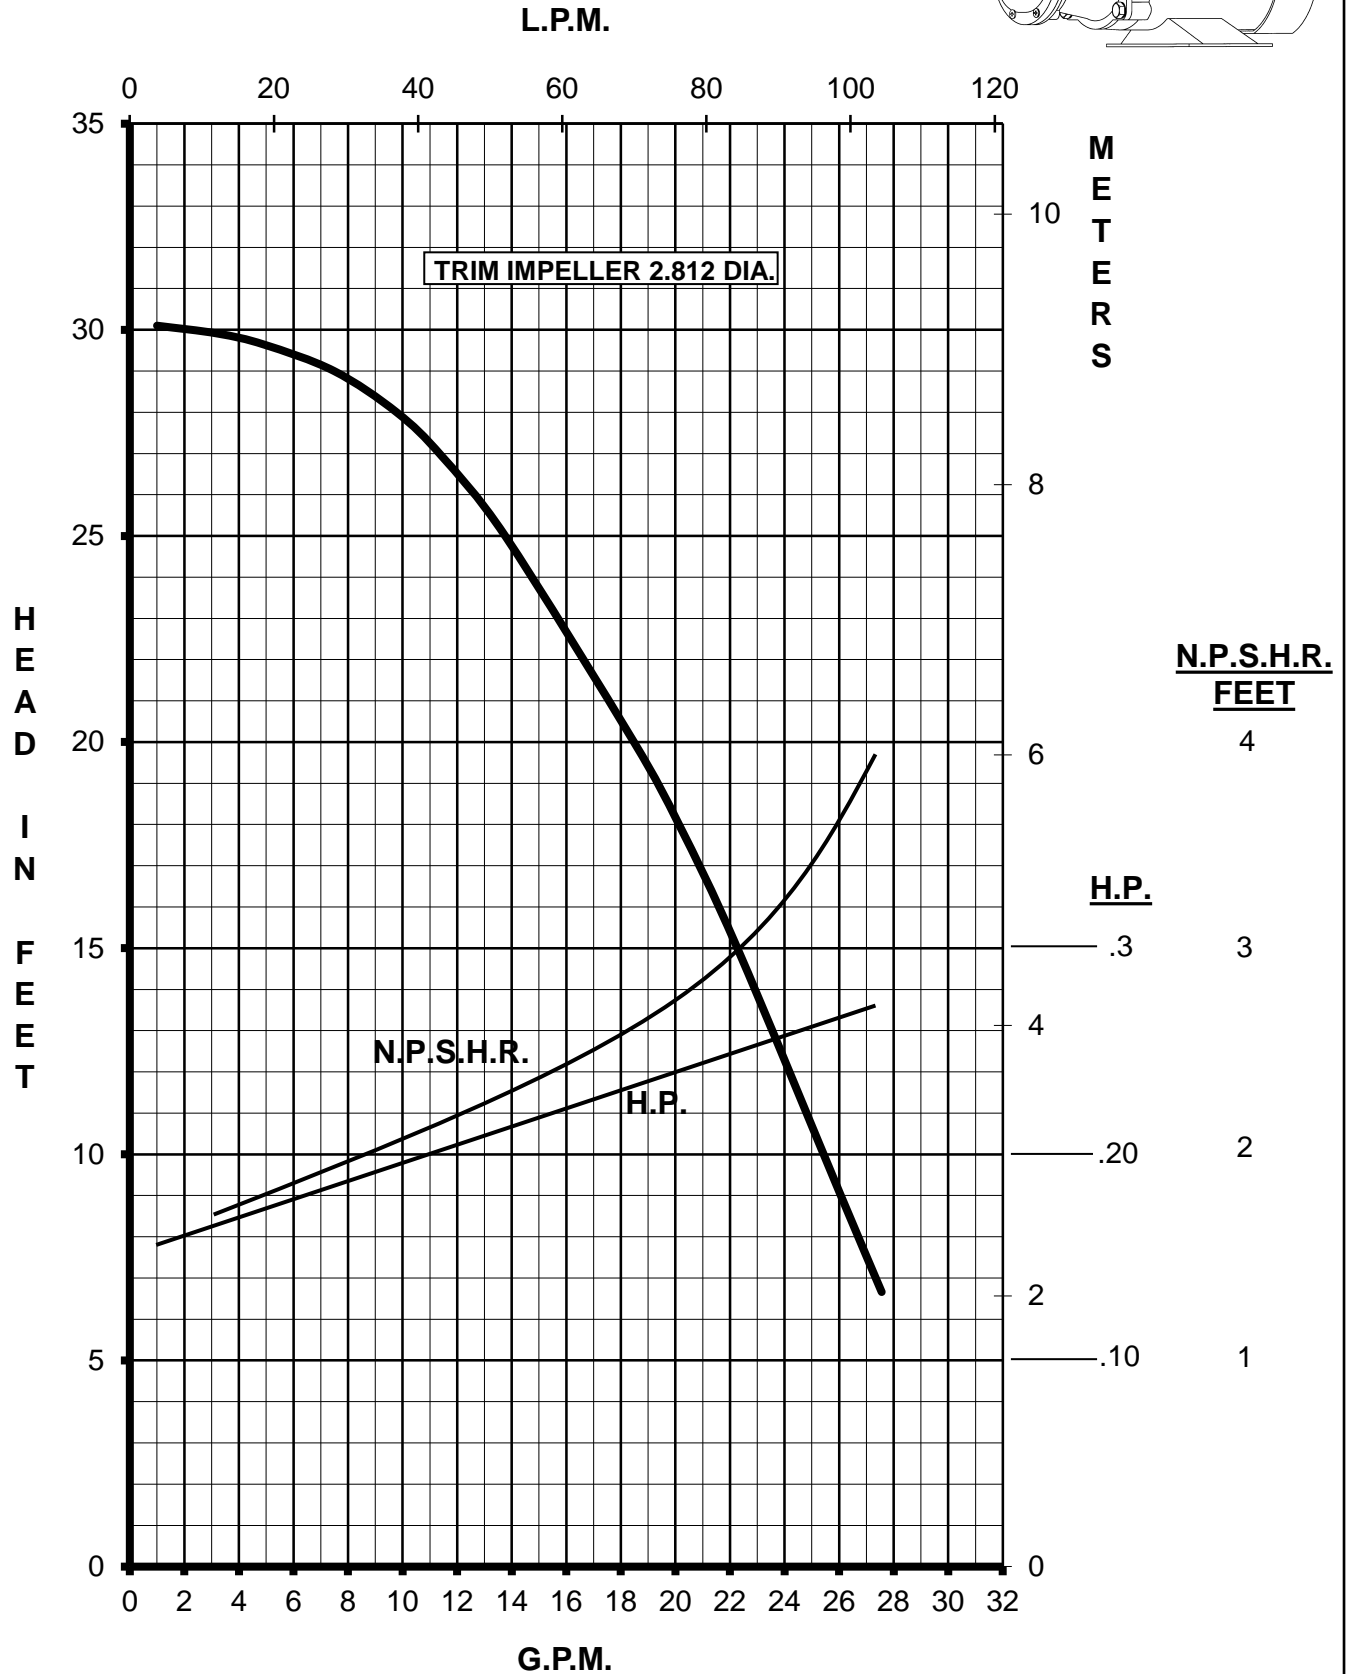

MARCH PUMPS

TE-5.5S-MD TRIM IMPELLER 2.812 DIA.