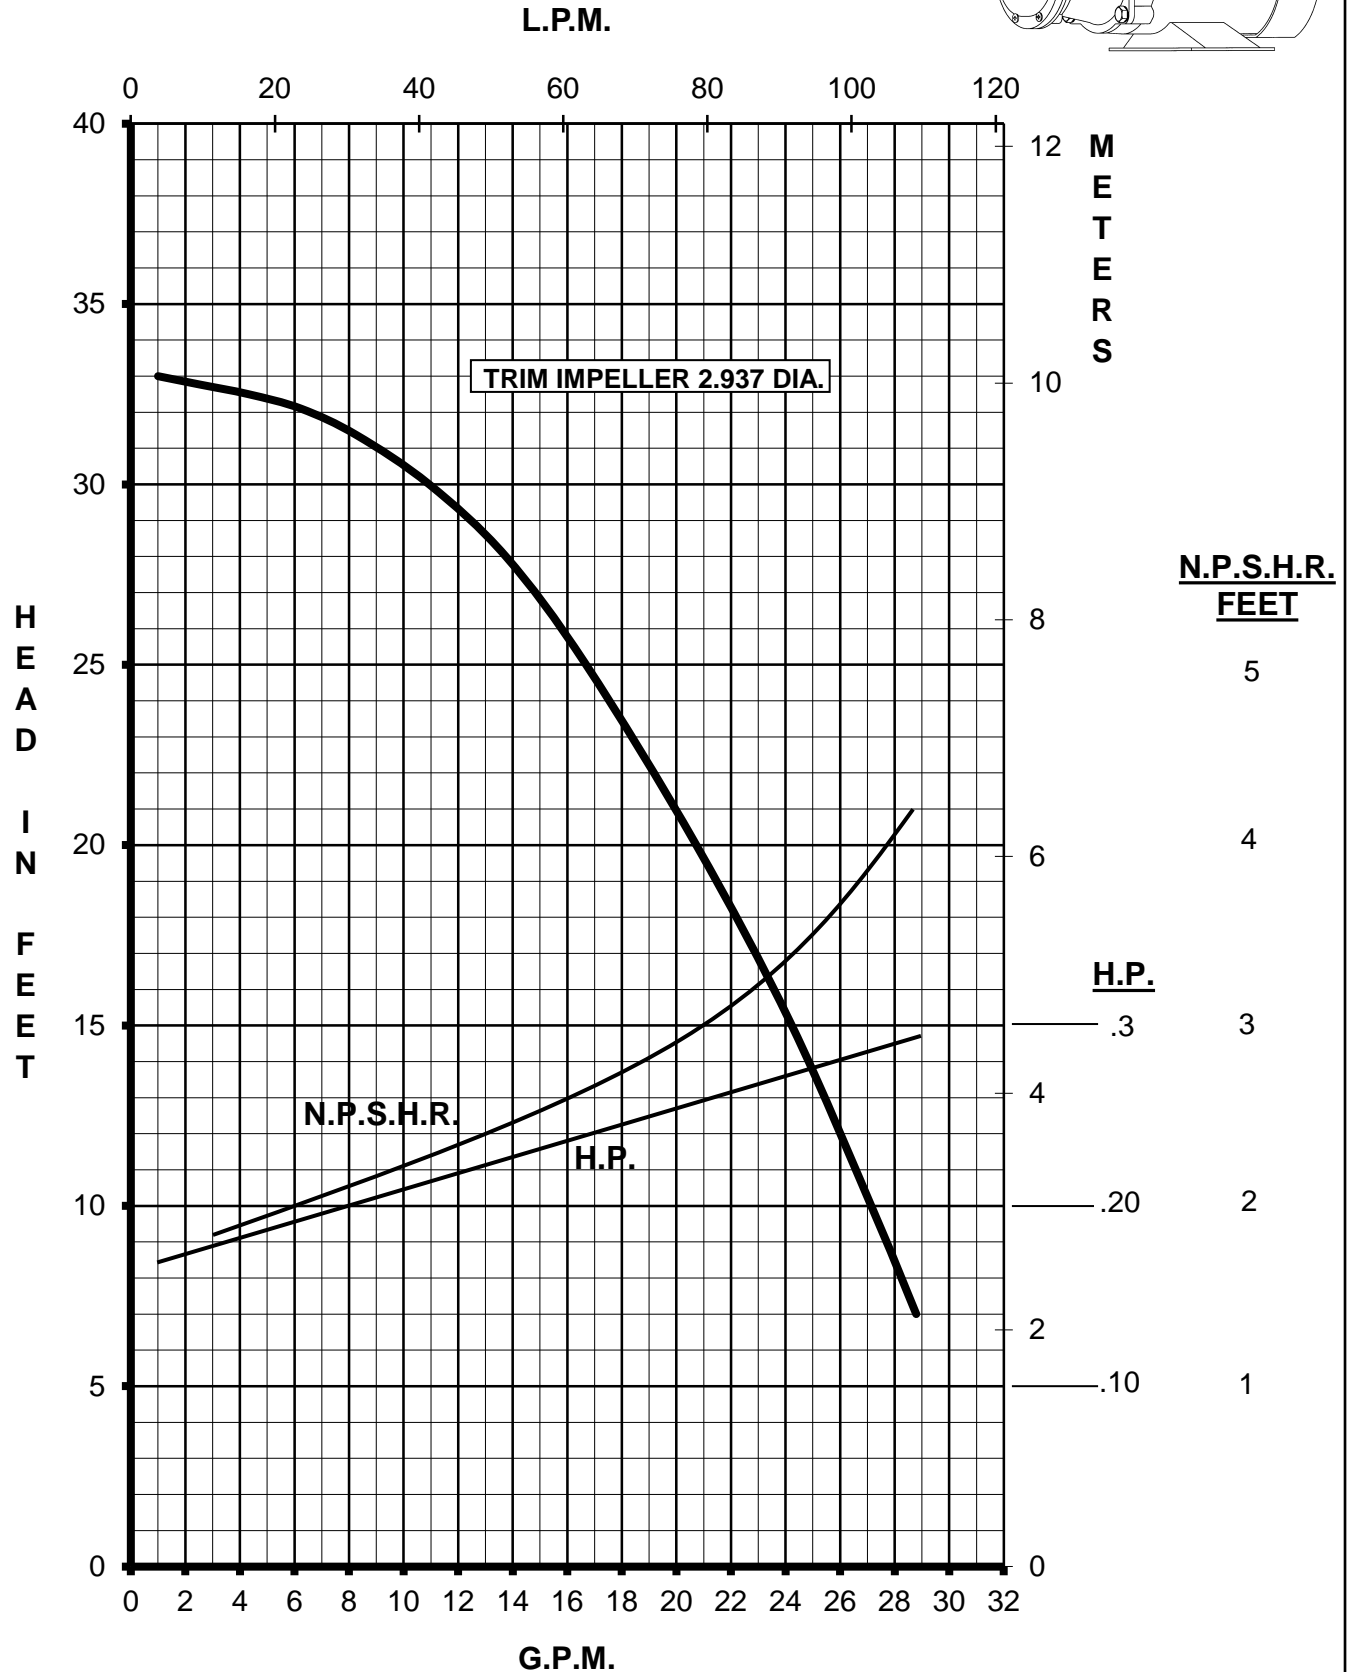

MARCH PUMPS

TE-5.5S-MD TRIM IMPELLER 2.937 DIA.