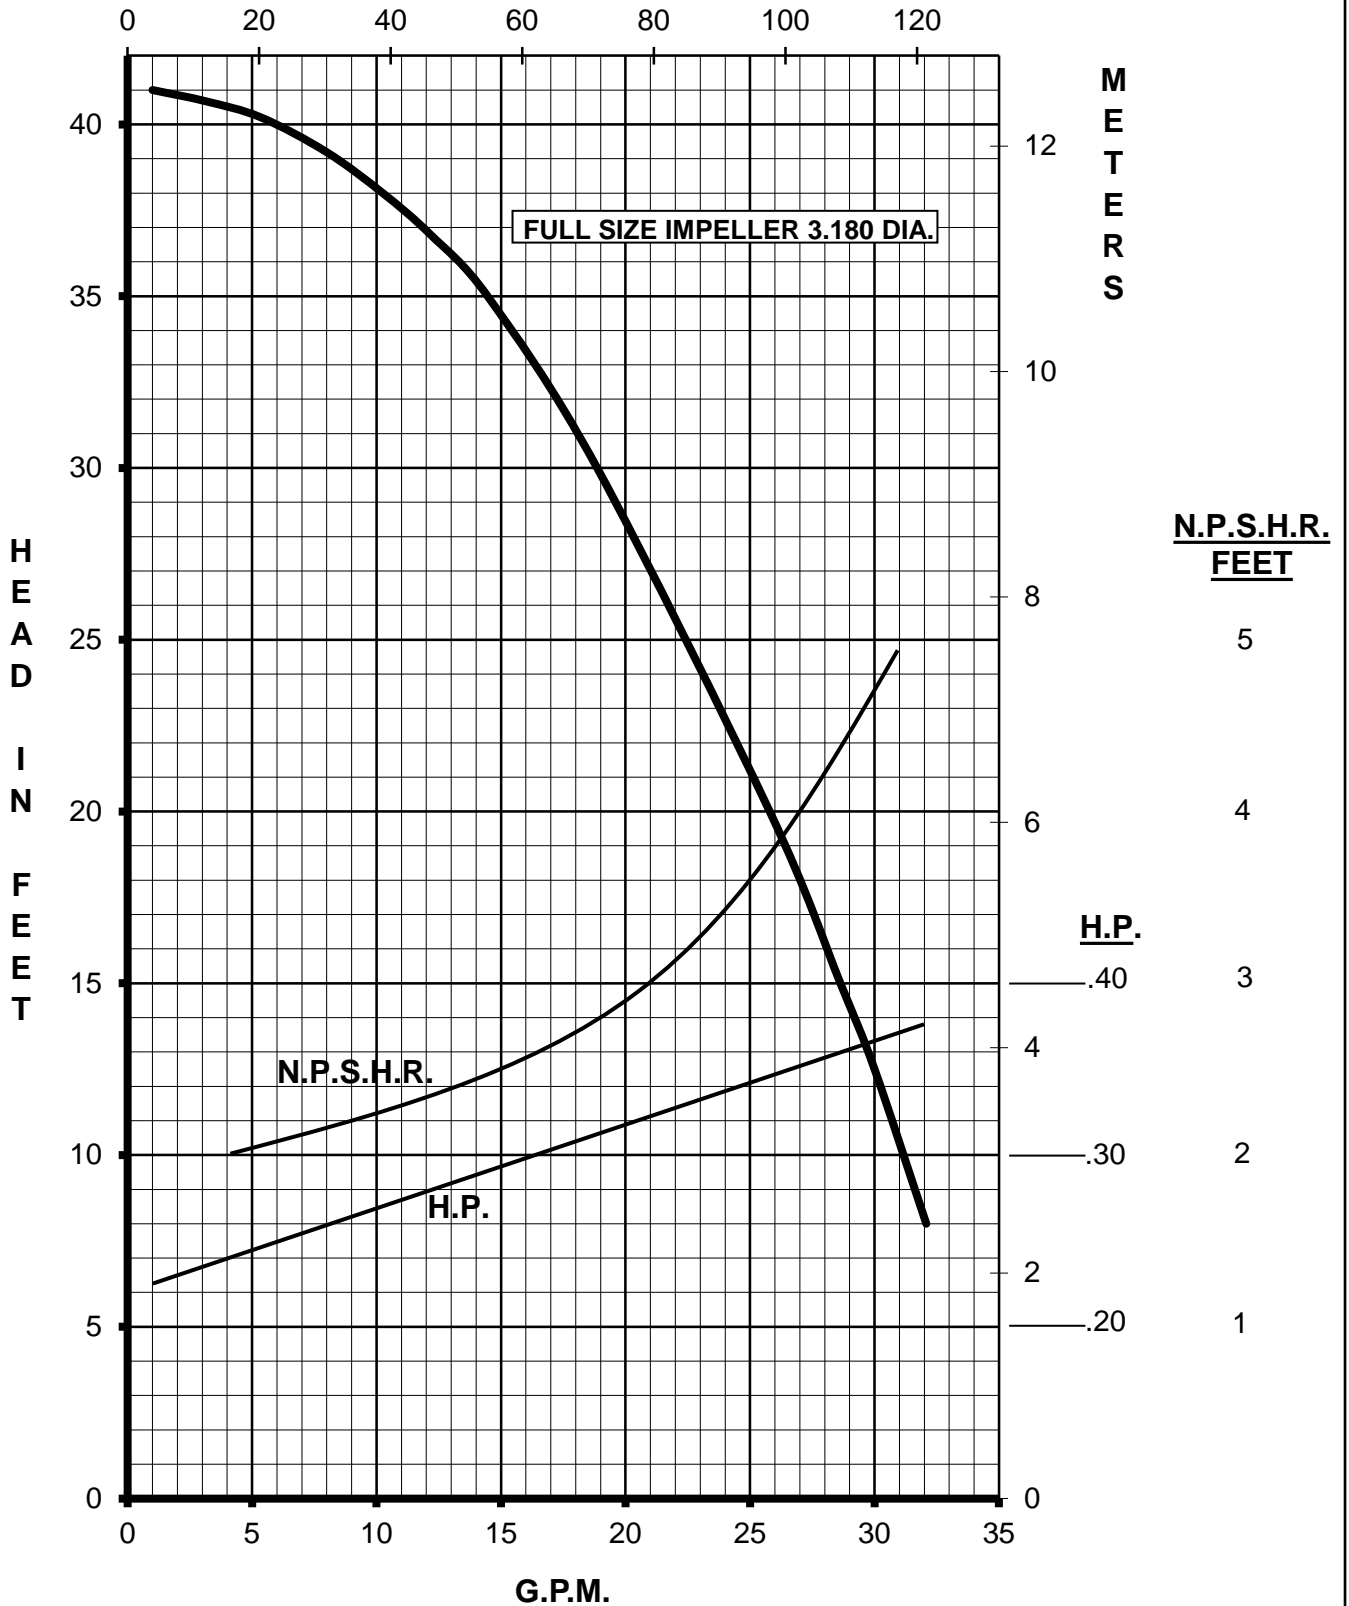

# MARCH PUMPS

**TE-5.5S-MD**  
FULL SIZE IMPELLER 3.180 DIA.

L.P.M.