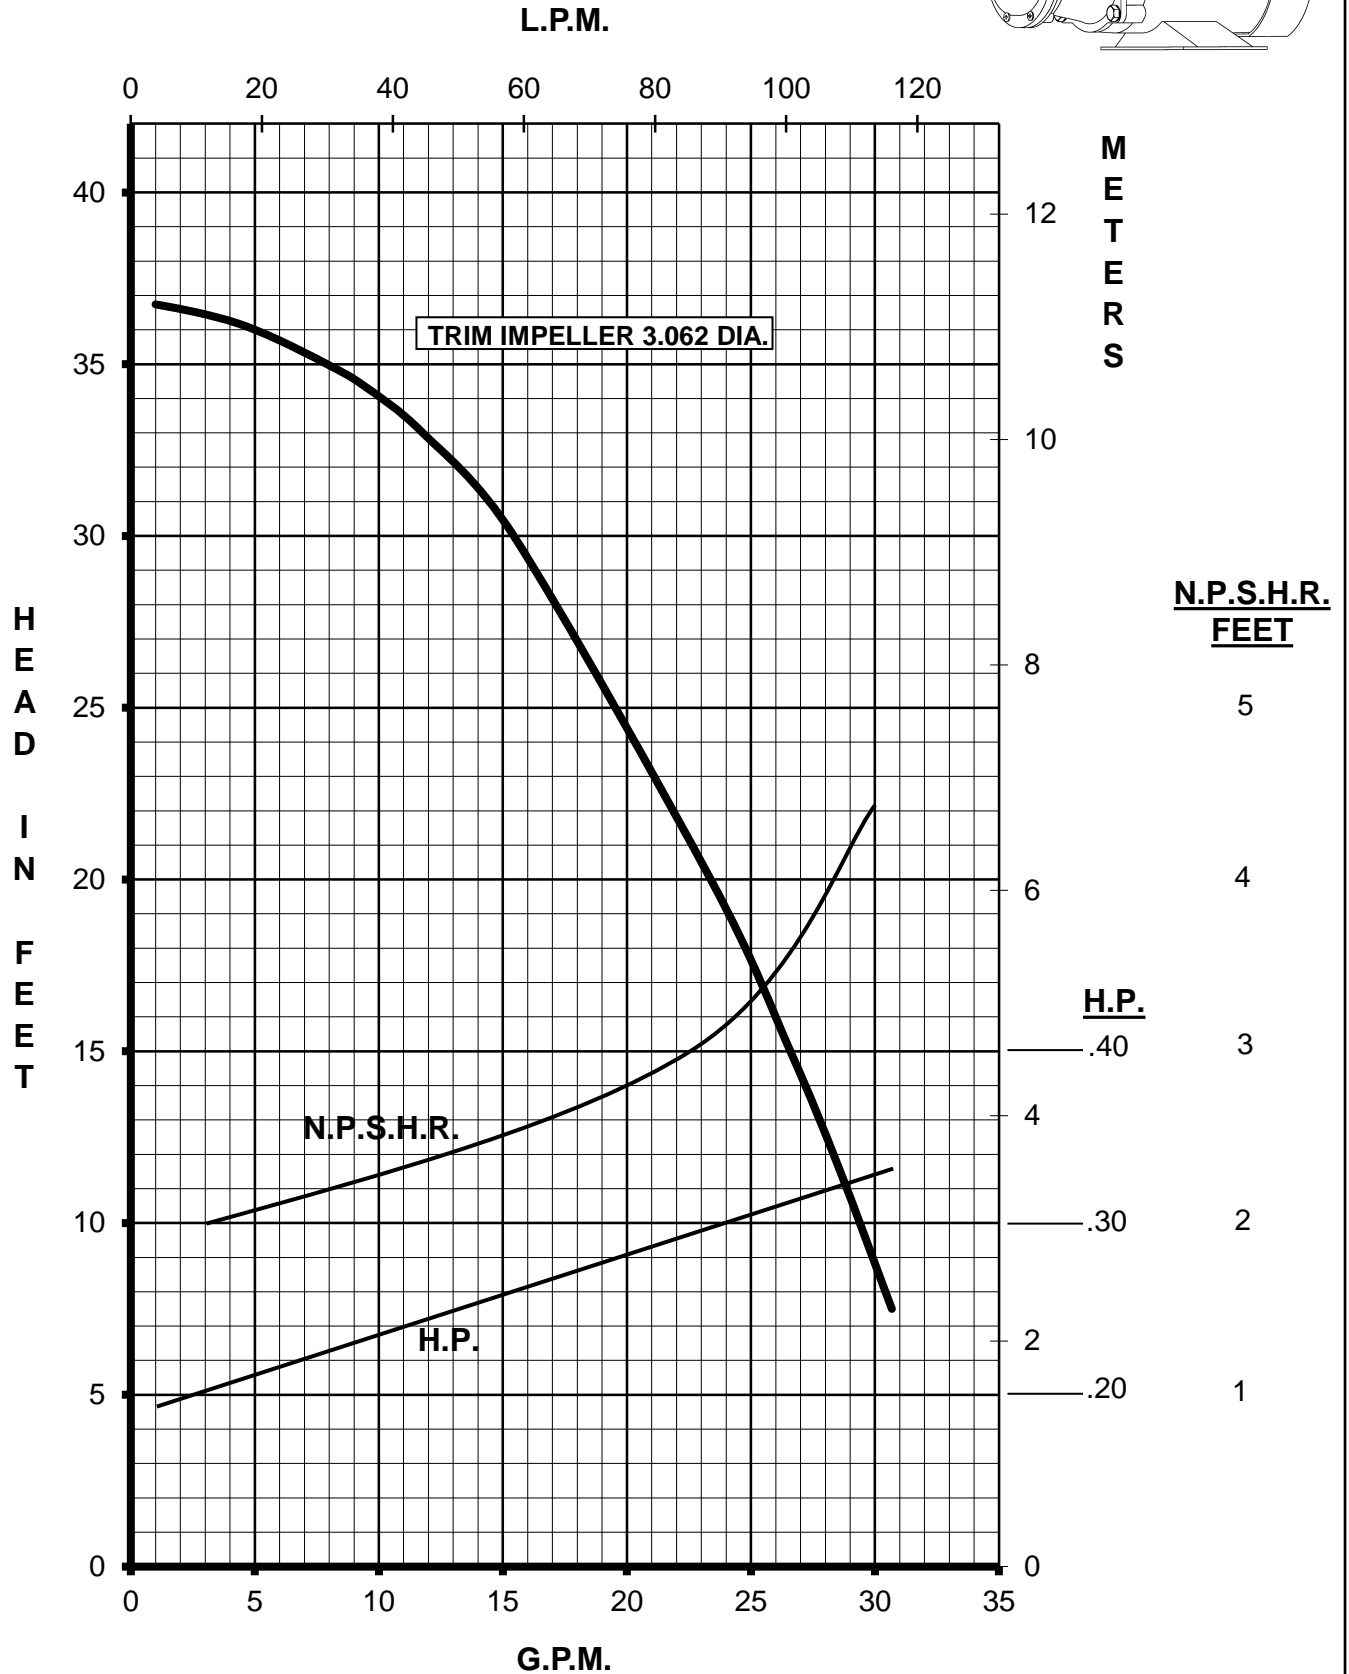

MARCH PUMPS

TE-5.5S-MD TRIM IMPELLER 3.062 DIA.