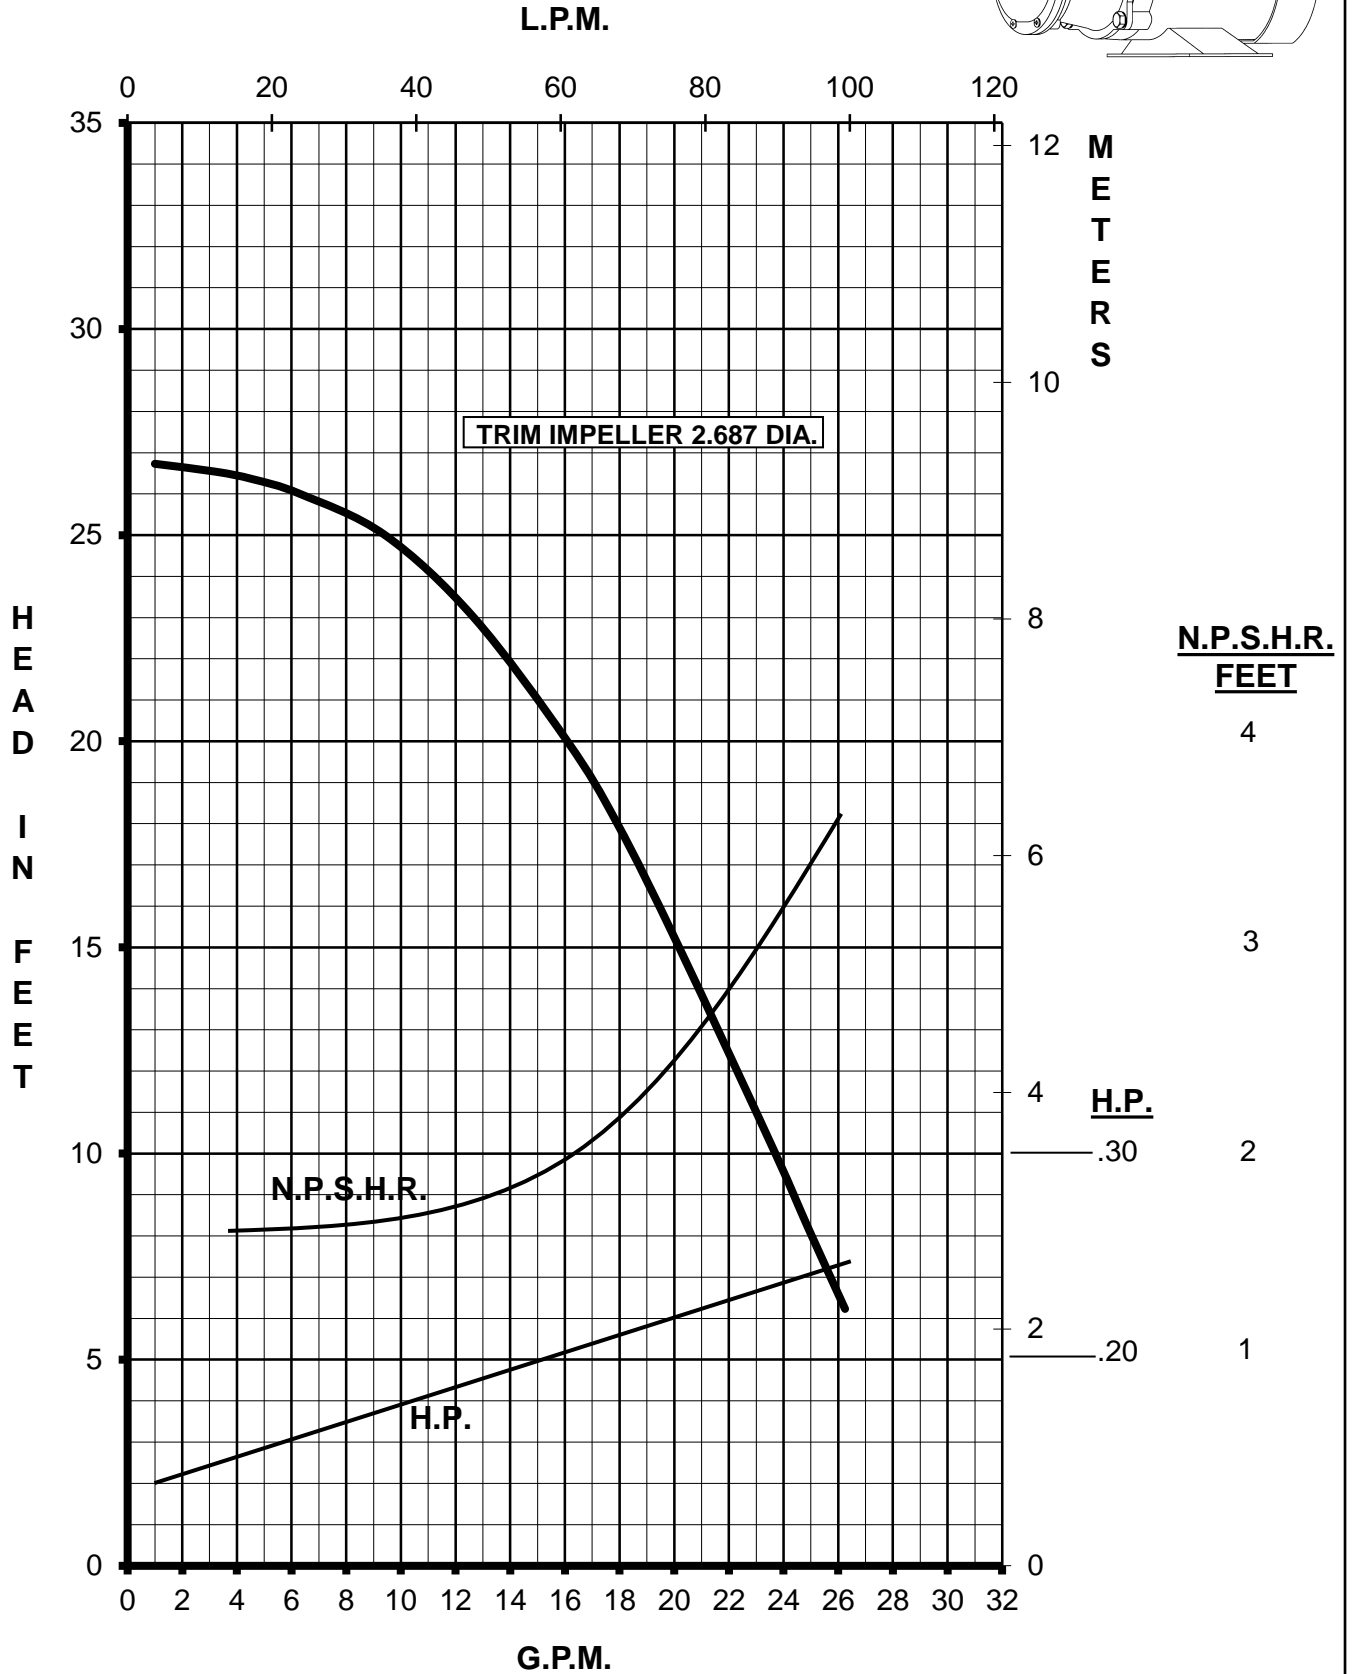

MARCH PUMPS

TE-5.5S-MD TRIM IMPELLER 2.687 DIA.