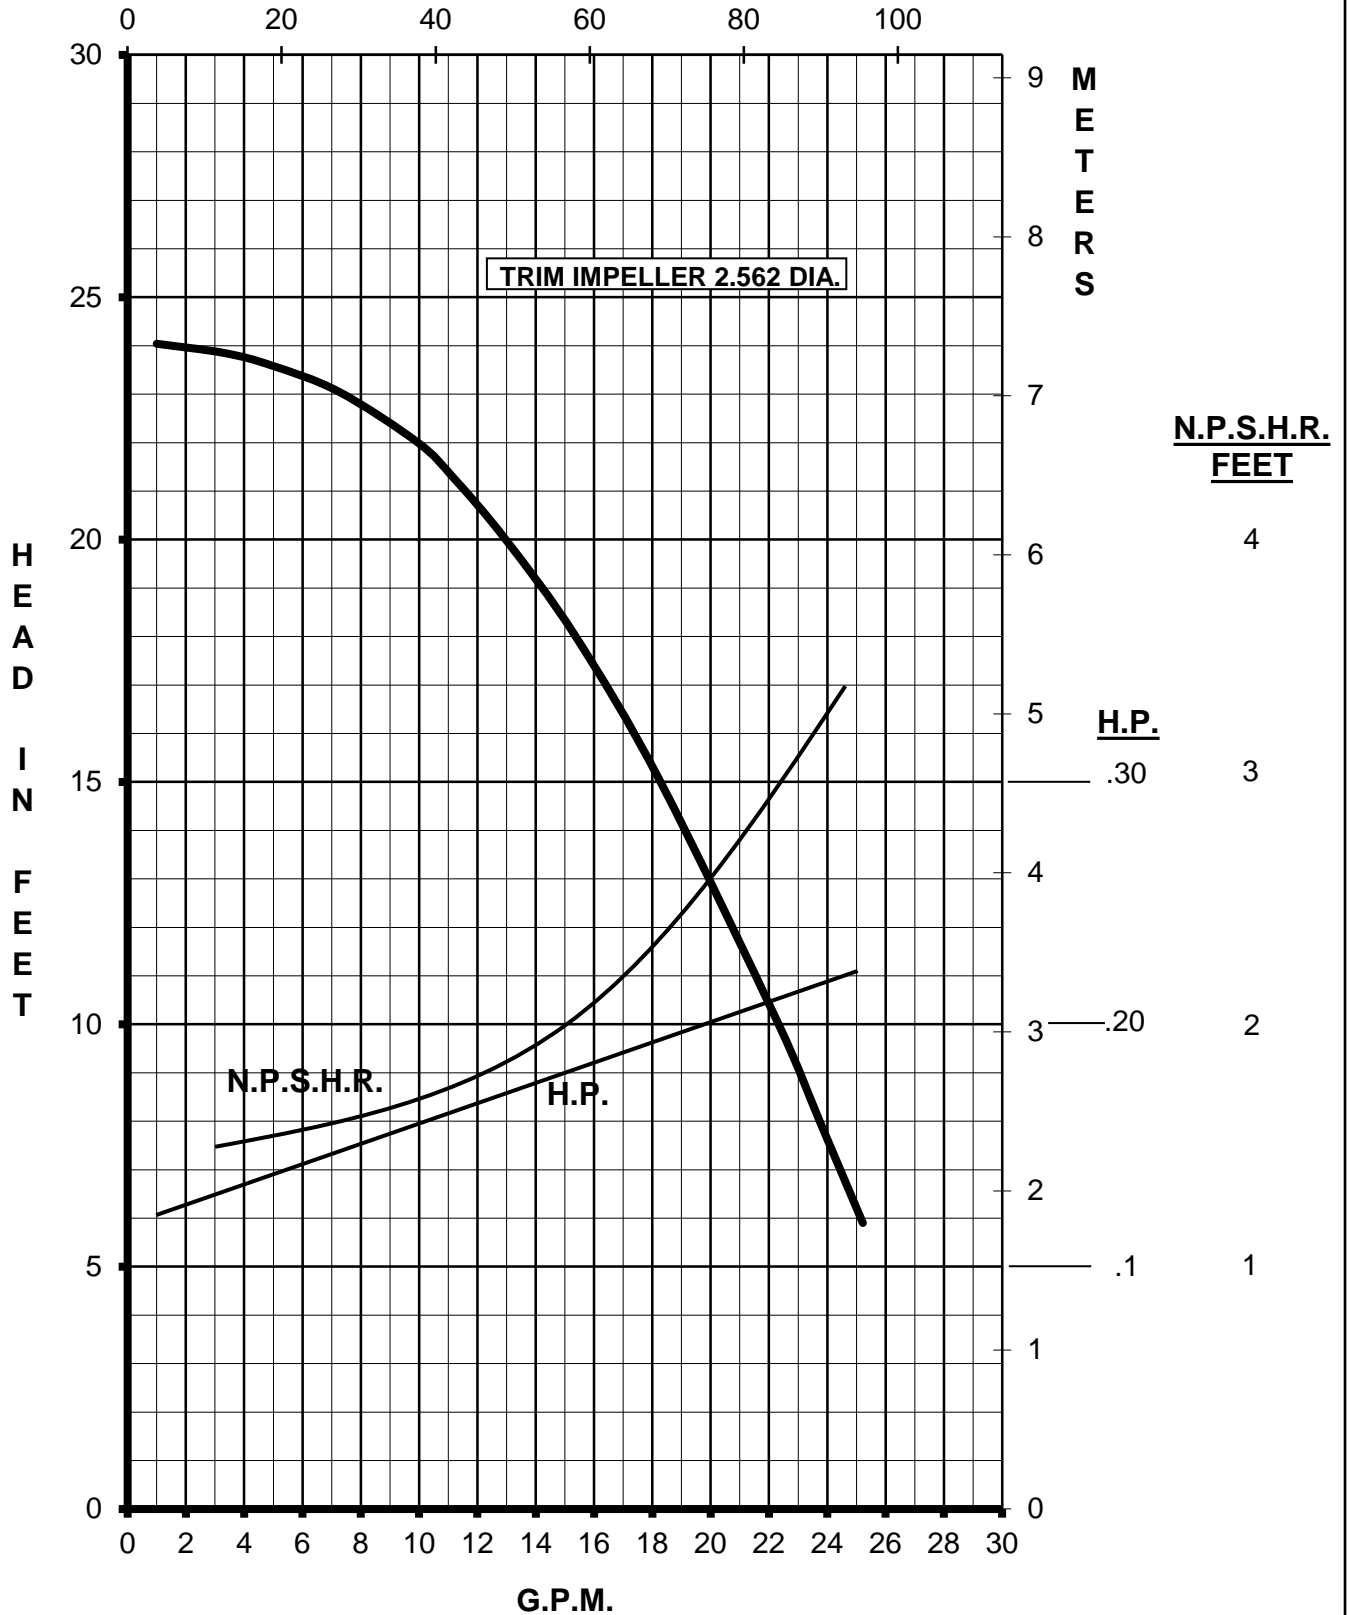

MARCH PUMPS

TE-5.5S-MD TRIM IMPELLER 2.562 DIA.

L.P.M.