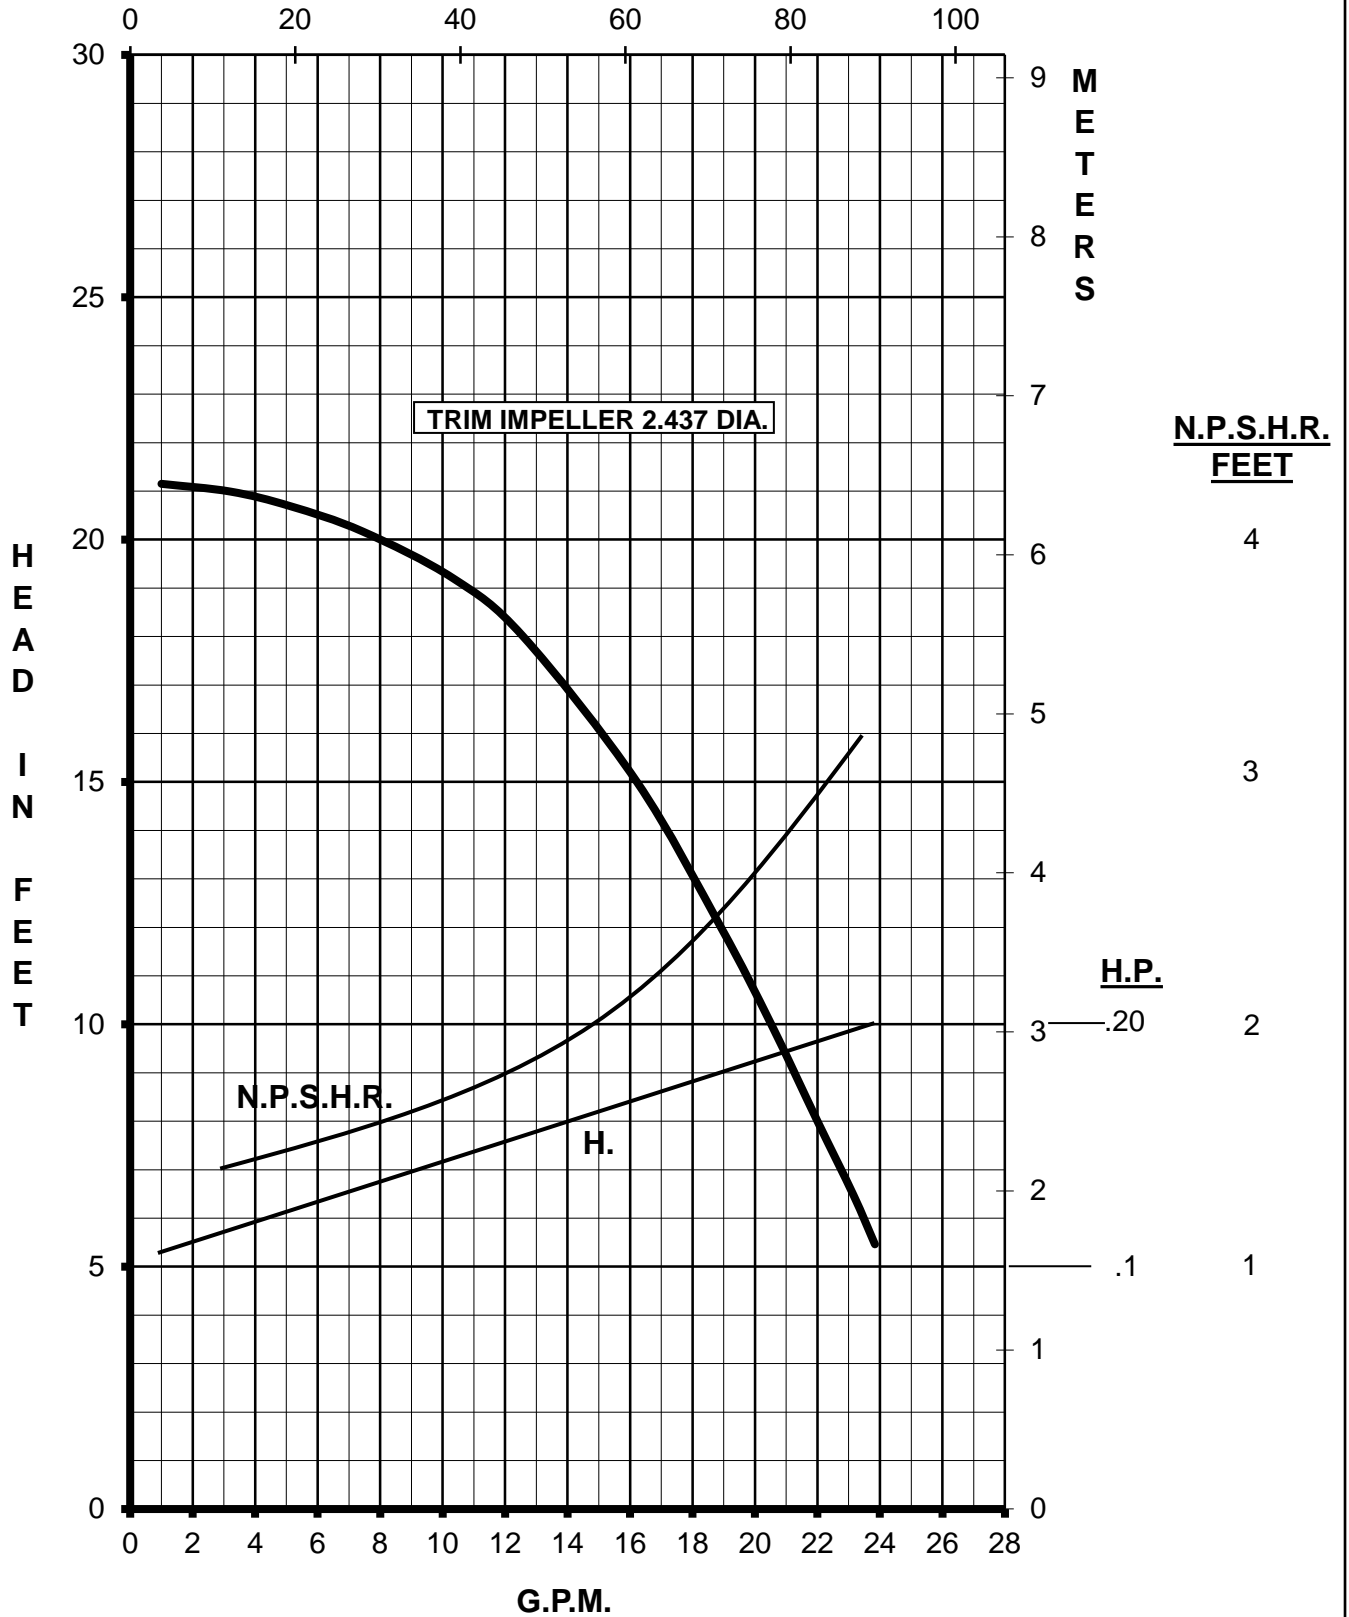

MARCH PUMPS

TE-5.5S-MD
TRIM IMPELLER 2.437 DIA.

L.P.M.