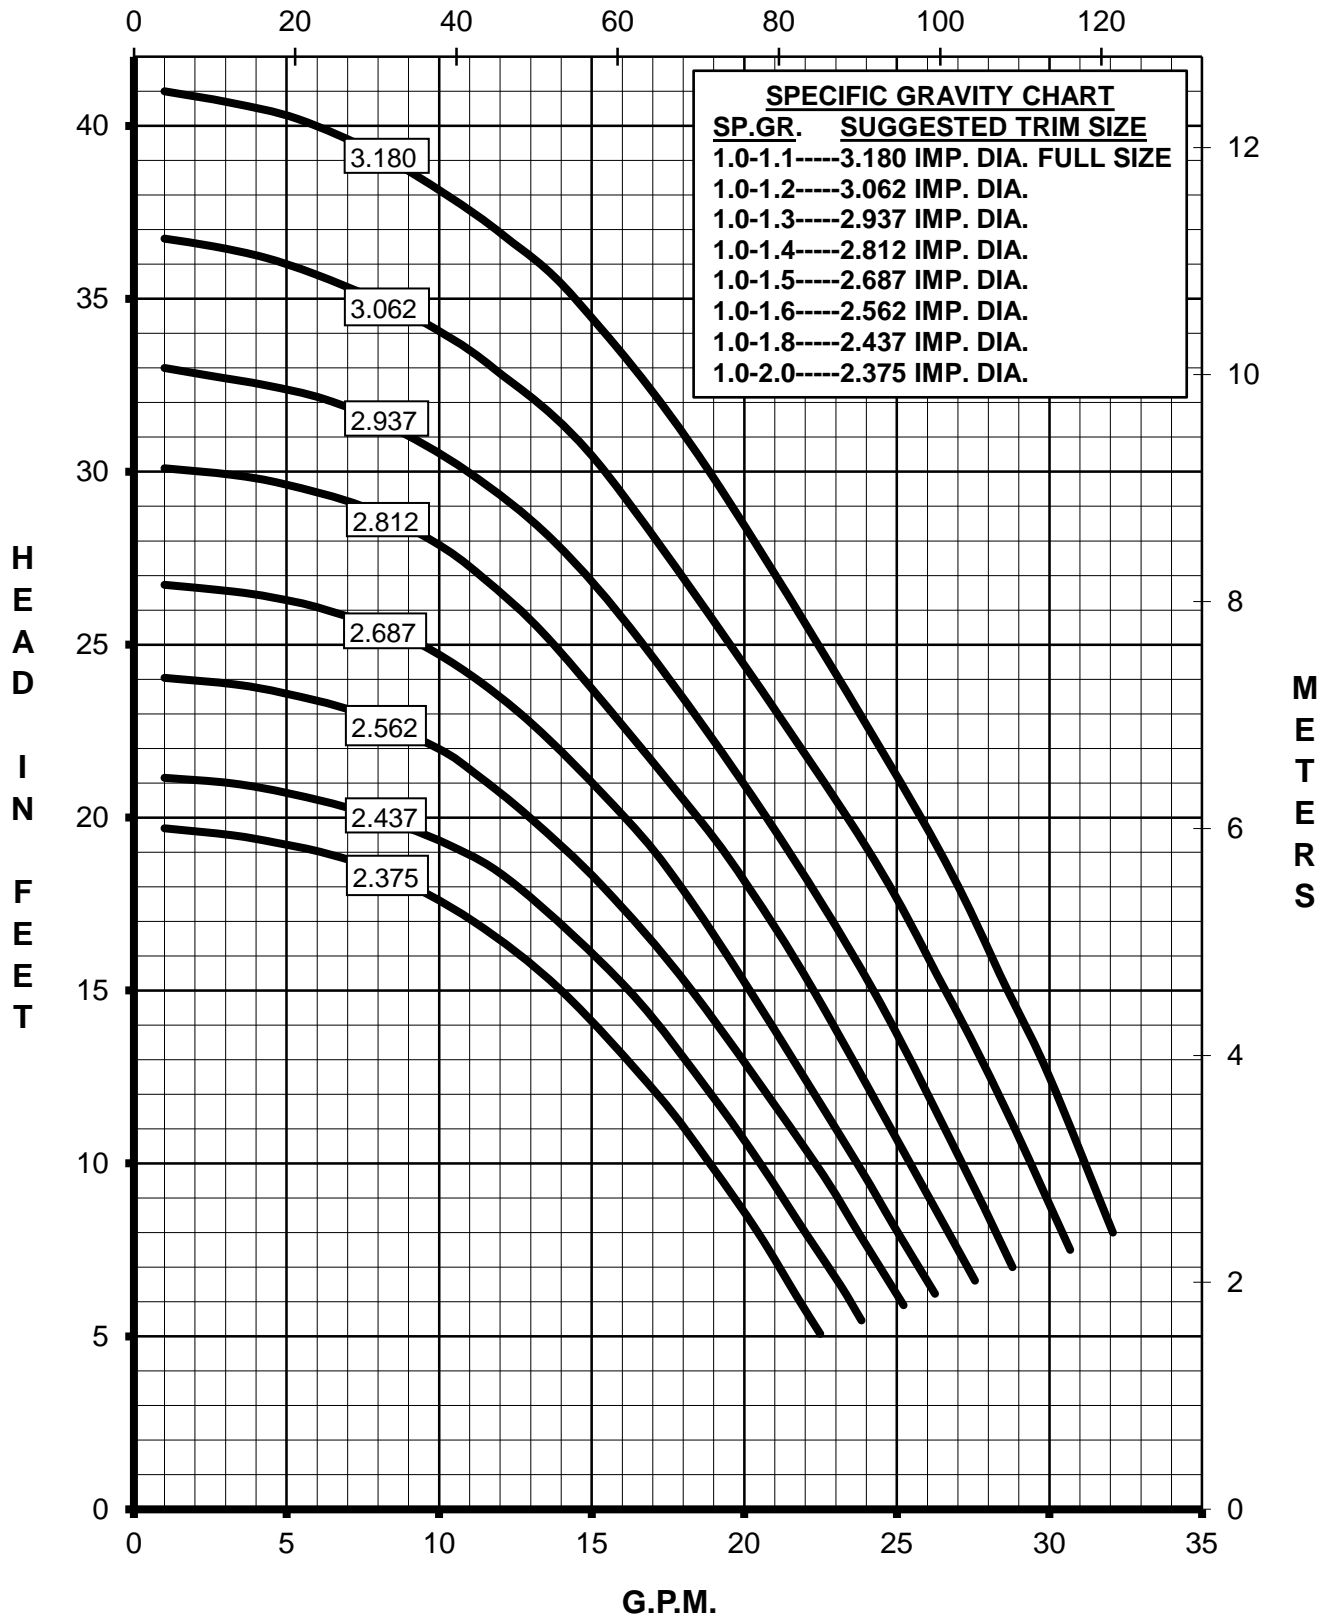

# MARCH PUMPS

**TE-5.5S-MD**  
FULL SIZE IMPELLER 3.180 DIA.

L.P.M.

## TE-5.5S-MD TRIM IMPELLER 3.062 DIA.