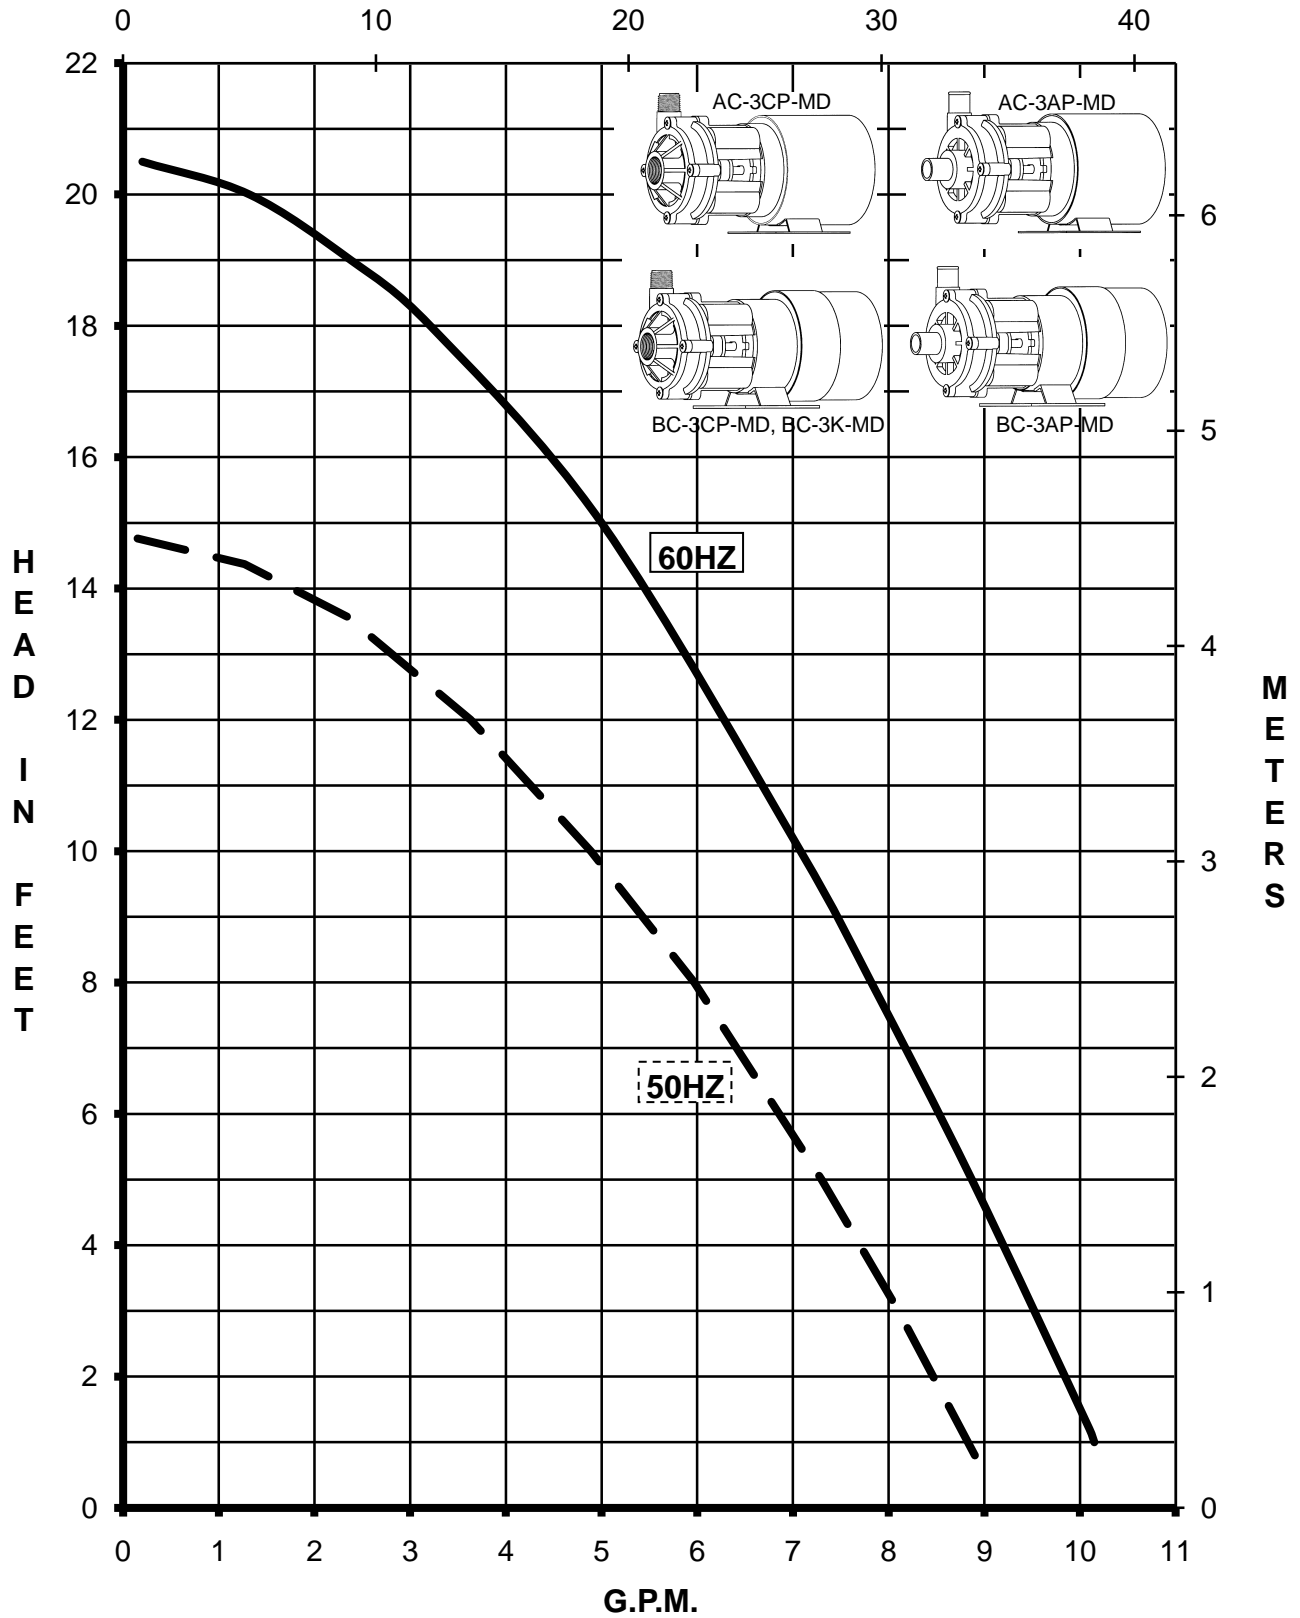

## AC-3CP-MD, AC-3AP-MD

(115V 60HZ) (230V 50/60HZ)

# MARCH PUMPS

AC-3CP-MD  
AC-3AP-MD  
BC-3CP-MD  
BC-3AP-MD  
BC-3K-MD

TRIM CURVES  
60HZ

L.P.M.