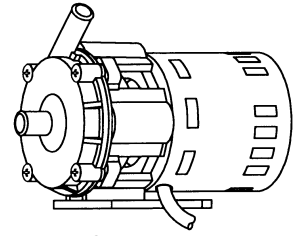

MARCH PUMPS

MDX-1/2
MDX-5/8
(115V 60HZ) (230V 50/60HZ)

L.P.M.