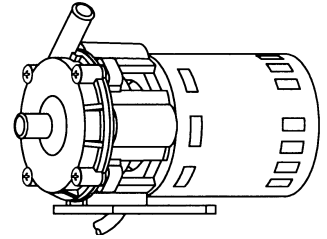

MARCH PUMPS

MDX-3-1/2
MDX-3-5/8
(115V 50/60HZ) (230V 50/60HZ)

L.P.M.