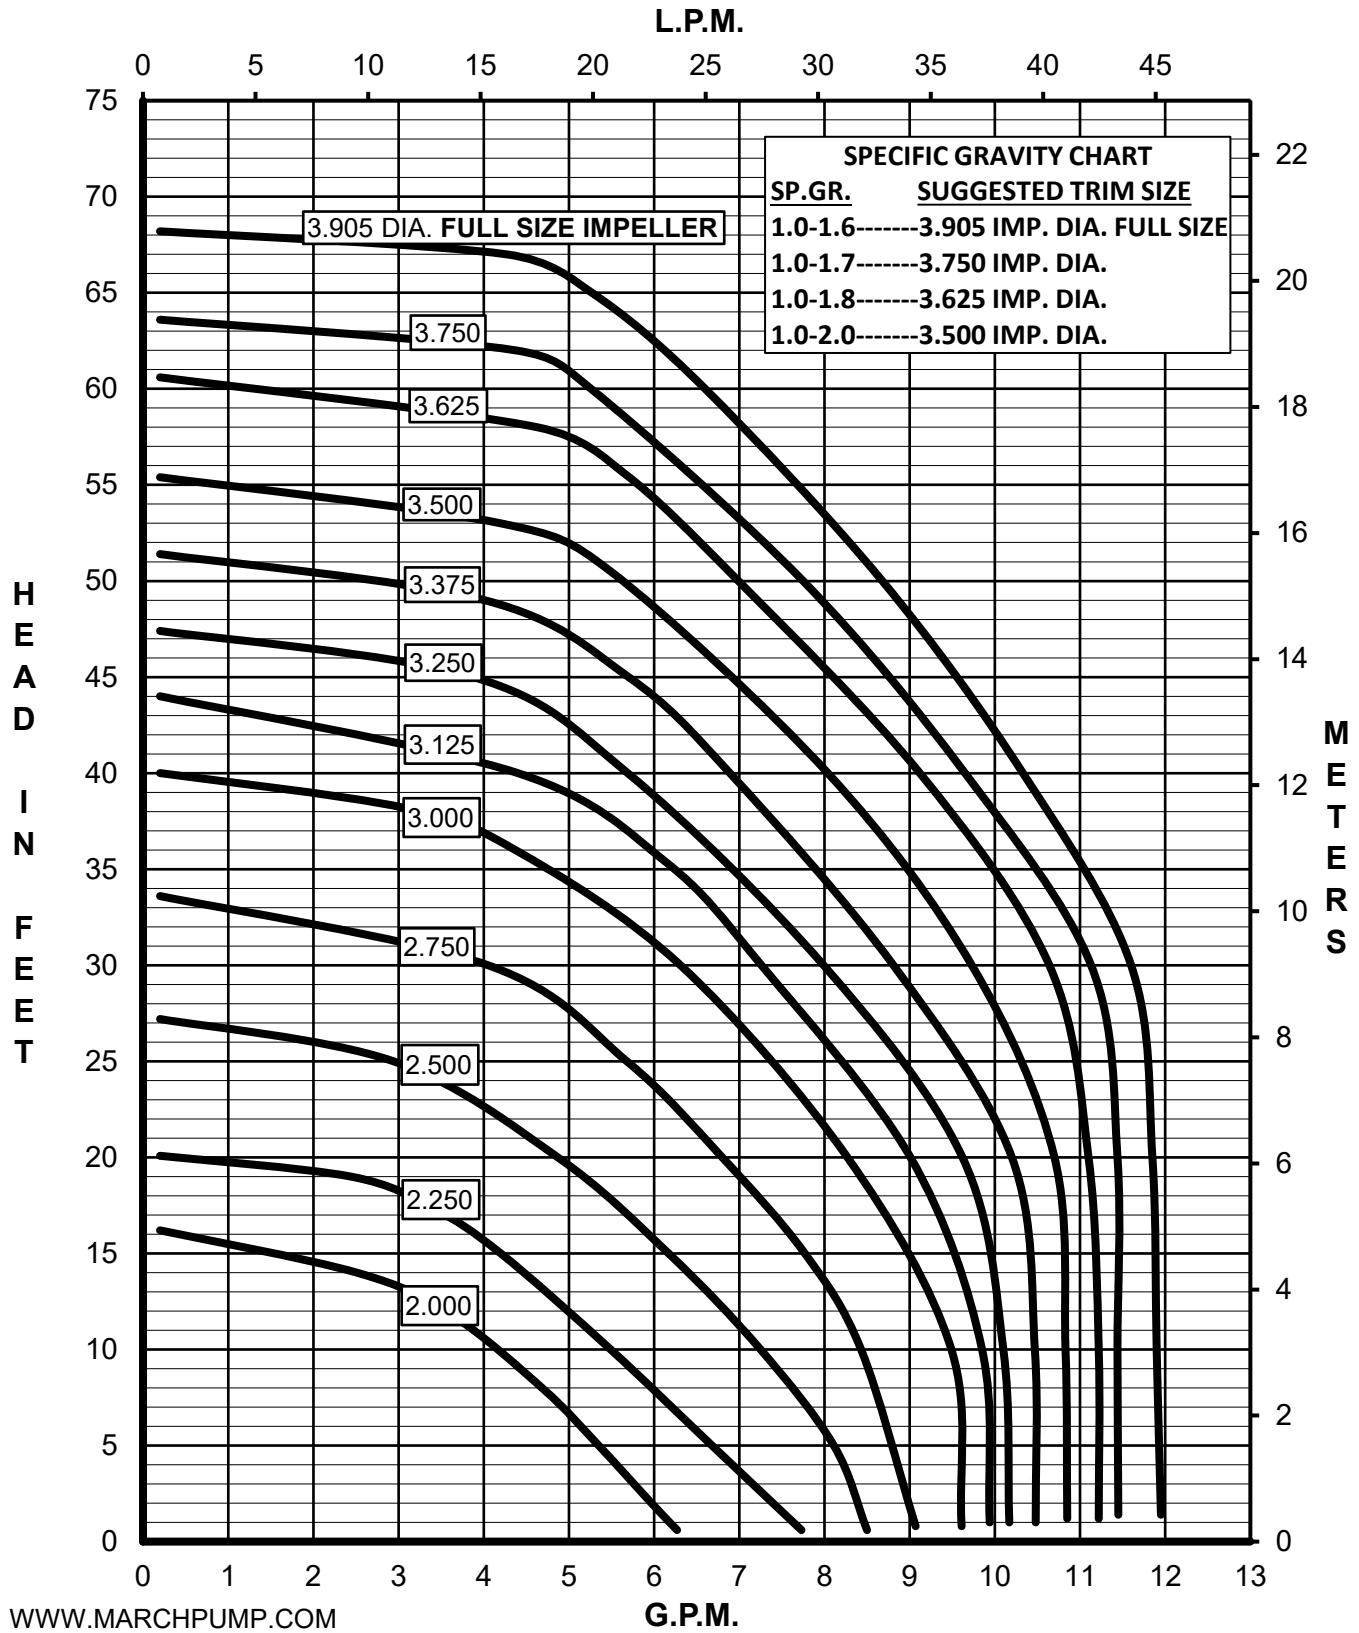

# MARCH PUMPS

Model	Hz	Phase	HP		
335-CP-MD	60	1 & 3	1/2		
335-AP-MD					
<b>Impeller Trim Curves 60Hz</b>					

# MARCH PUMPS

Model	Hz	Phase	HP		
335-CP-MD	50	1 & 3	1/2		
335-AP-MD					

**Impeller Trim Curves 50Hz**