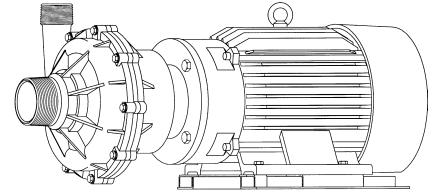

MARCH PUMPS

TE-10K-MD
3PH 60HZ

L.P.M.

MARCH PUMPS

TE-10K-MD
FULL SIZE IMPELLER 7.250 DIA.
3PH 60HZ

L.P.M.

MARCH PUMPS

TE-10K-MD
TRIM IMPELLER 6.625 DIA.
3PH 60HZ

L.P.M.

MARCH PUMPS

TE-10K-MD
TRIM IMPELLER 6.250 DIA.
3PH 60HZ

L.P.M.

MARCH PUMPS

TE-10K-MD
TRIM IMPELLER 5.750 DIA.
3PH 60HZ
L.P.M.

MARCH PUMPS

TE-10K-MD
TRIM IMPELLER 5.250 DIA.
3PH 60HZ