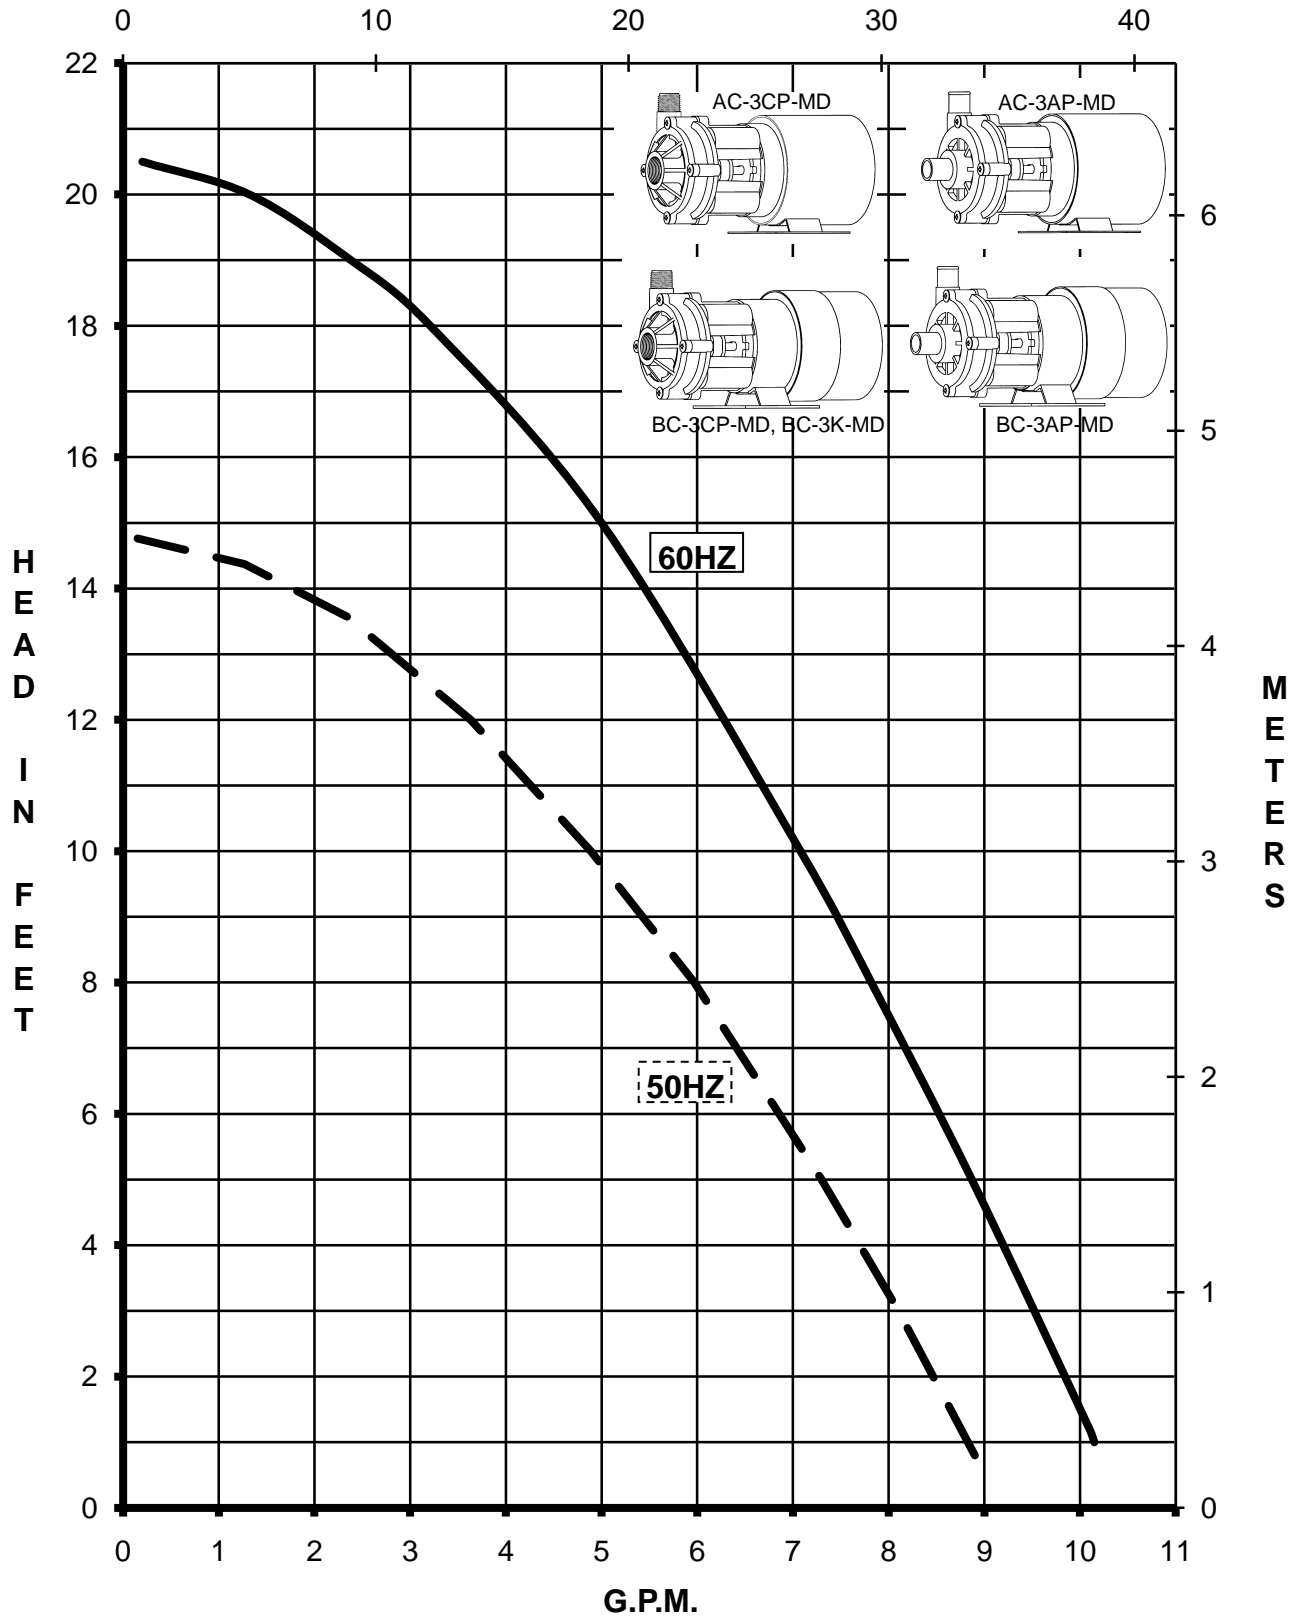

## AC-3CP-MD, AC-3AP-MD

(115V 60HZ) (230V 50/60HZ)

# MARCH PUMPS

AC-3CP-MD  
AC-3AP-MD  
BC-3CP-MD  
BC-3AP-MD  
BC-3K-MD

TRIM CURVES  
60HZ

L.P.M.