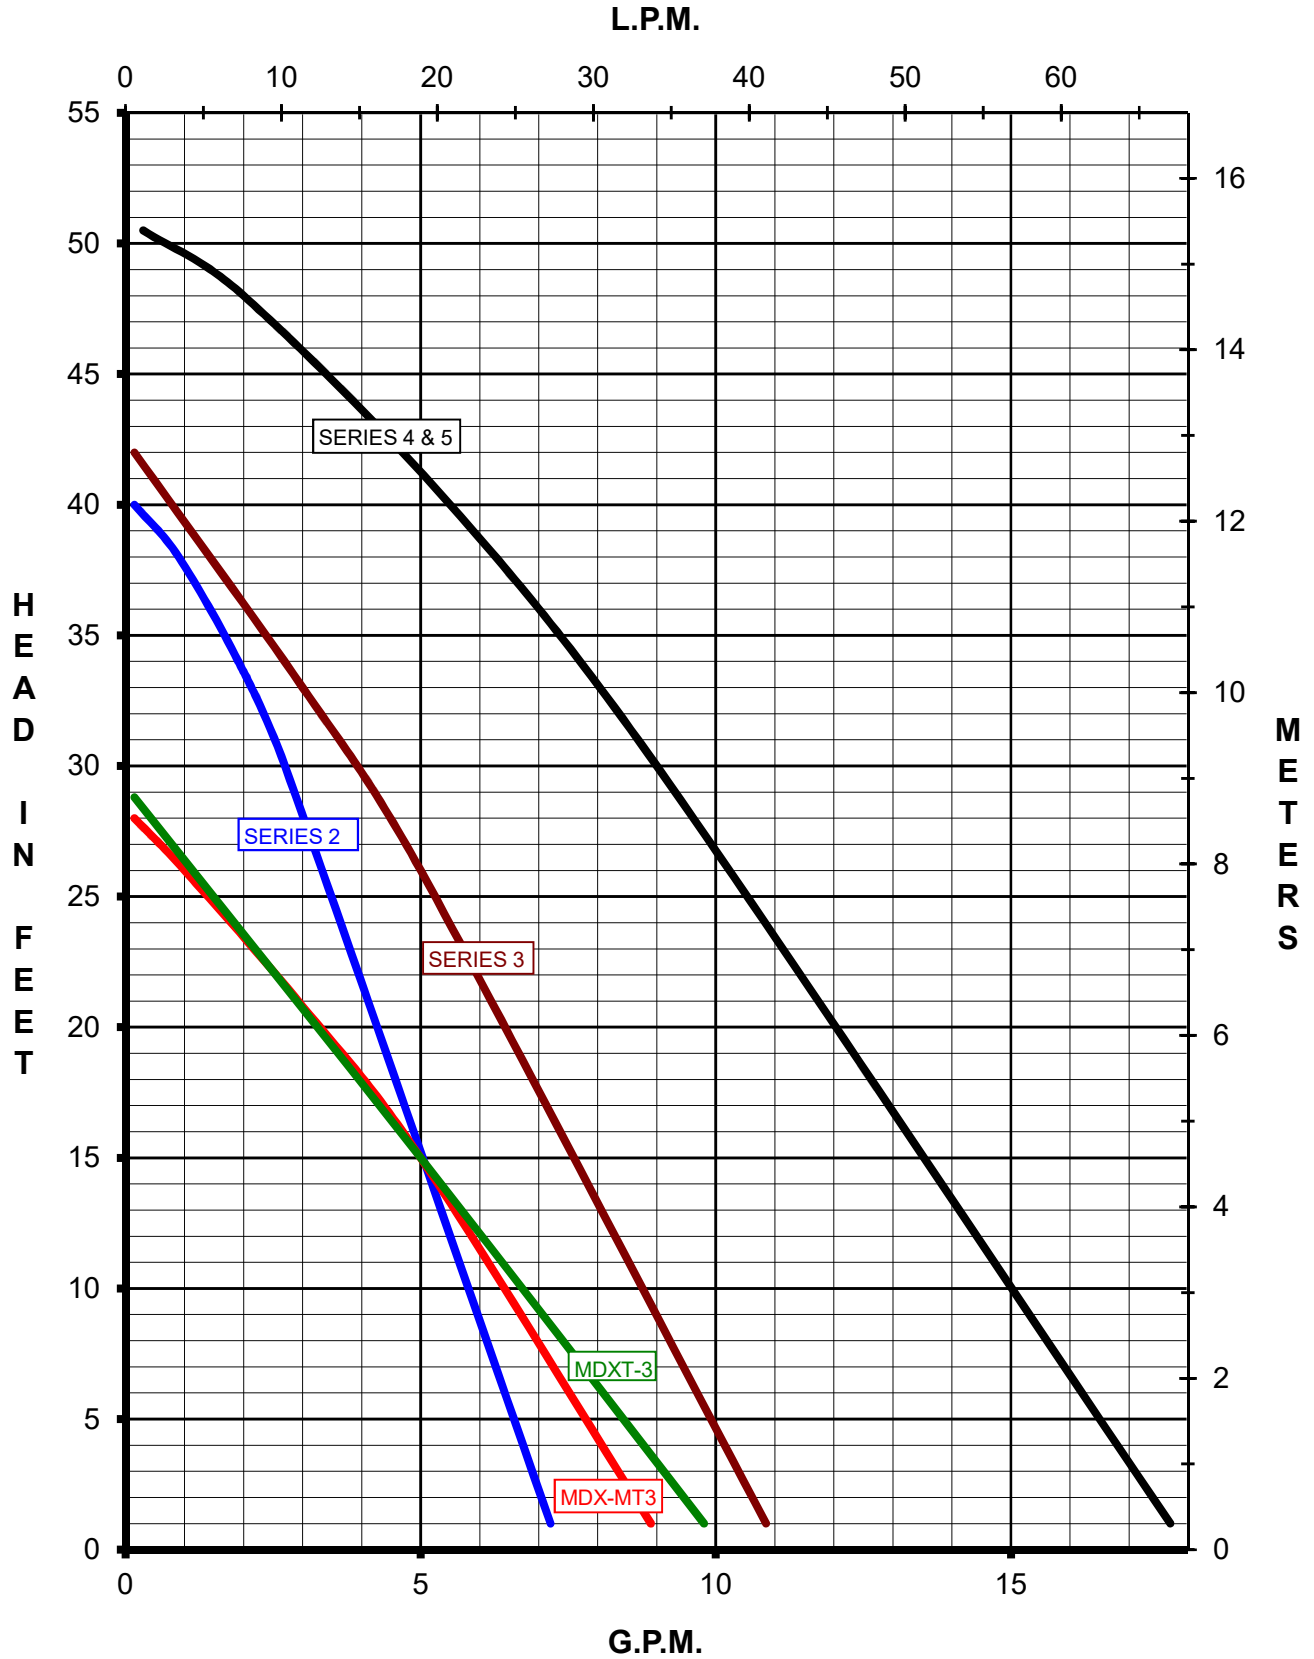

## FAMILY CURVE SERIES: PUMPS WITH AIR MOTOR 2, 3, MDXT-3, MDX-MT3, 4, 5

# MARCH PUMPS

Model	PSI	CFM	Curve		
TE-7P-MD-AM	95	30	1		
	75	22	2		
	45	12	3		
	25	6	4		