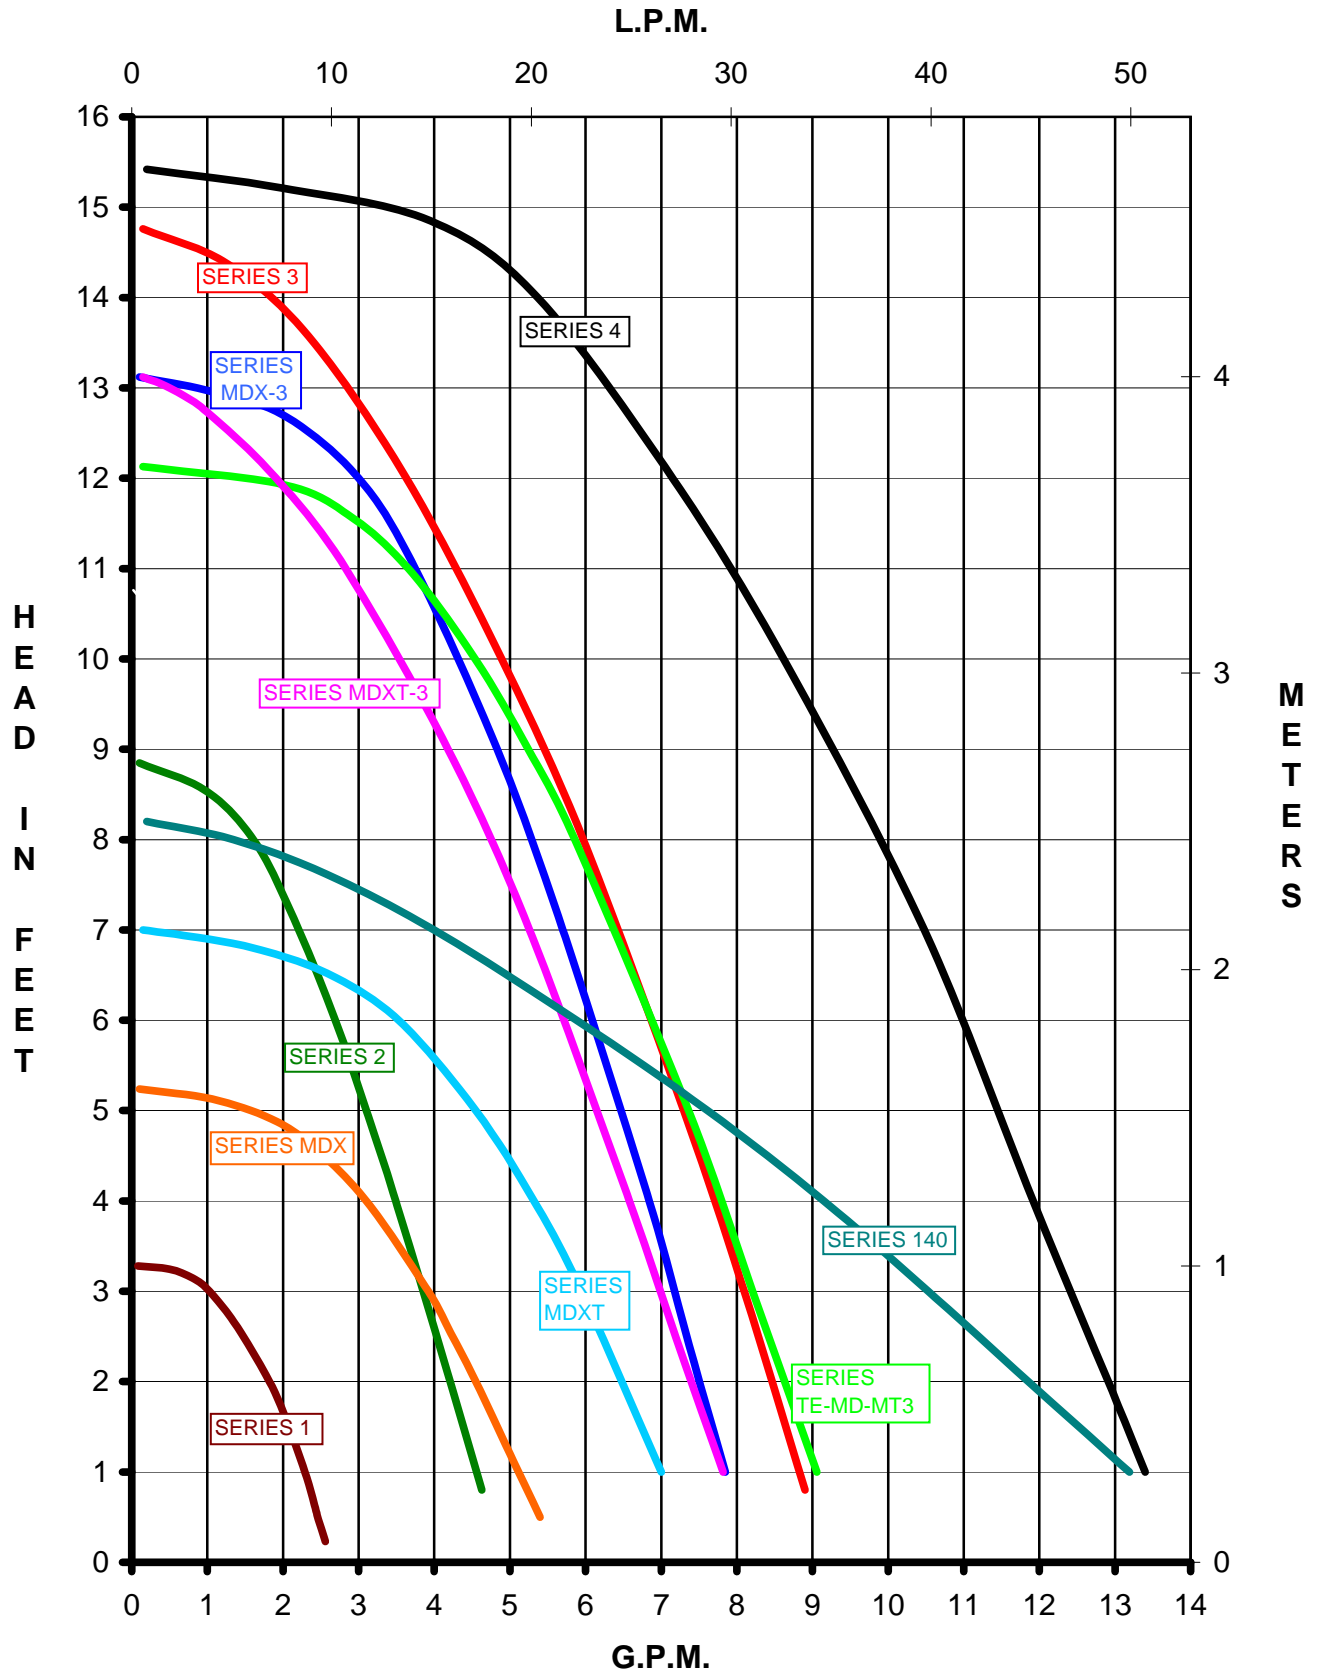

MARCH PUMPS

FAMILY CURVE SERIES: 50HZ

1, MDX, MDXT, 2, MDX-3, MDXT-3, 140,
TE-MD-MT3, 3, 4

MARCH PUMPS

FAMILY CURVE SERIES: 50HZ

320, 335, TE-5-MD, TE-5.5-MD,
TE-6-MD, TE-7-MD

MARCH PUMPS

FAMILY CURVE SERIES: 50HZ TE-7.5-MD, TE-8-MD, TE-10K-MD