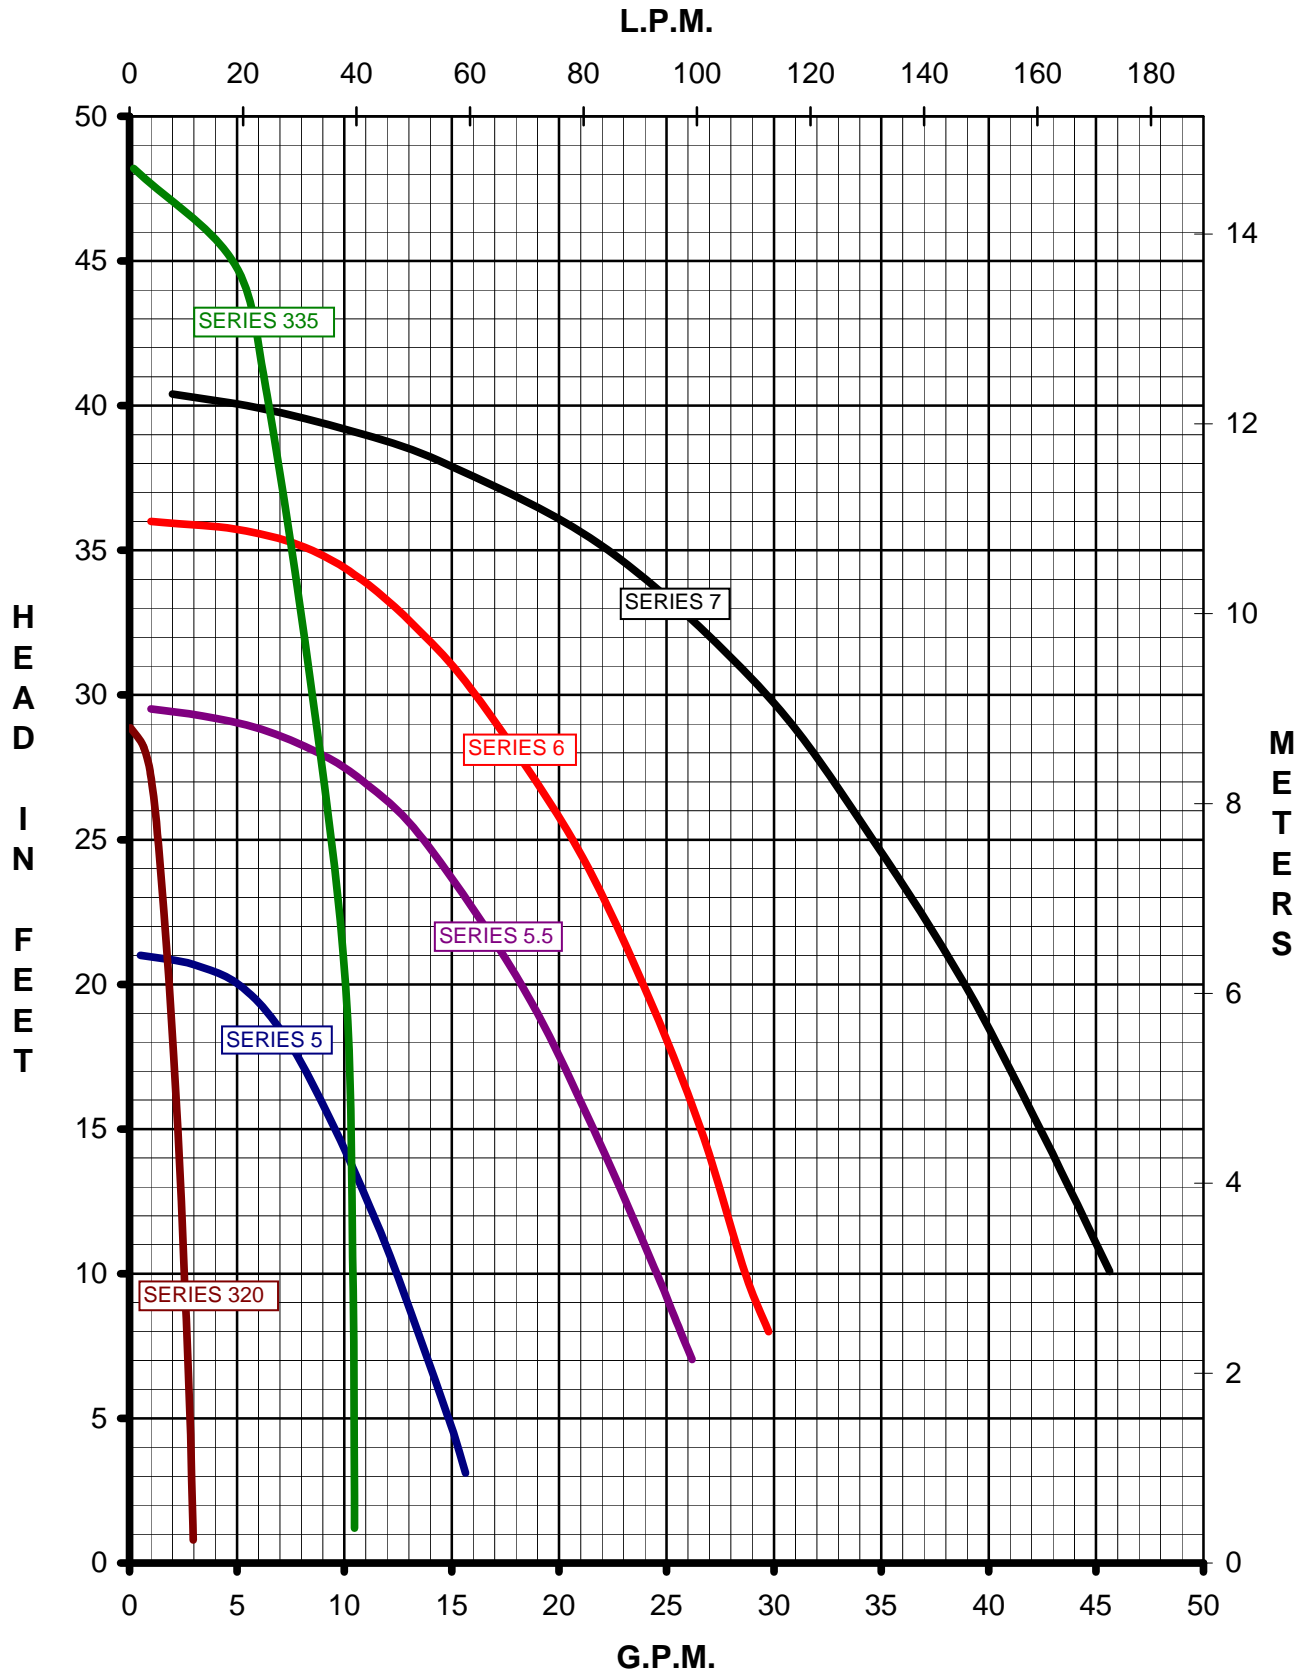

MARCH PUMPS

FAMILY CURVE SERIES: 50HZ

1, MDX, MDXT, 2, MDX-3, MDXT-3, 140,
TE-MD-MT3, 3, 4

MARCH PUMPS

FAMILY CURVE SERIES: 50HZ

320, 335, TE-5-MD, TE-5.5-MD,
TE-6-MD, TE-7-MD

MARCH PUMPS

FAMILY CURVE SERIES: 50HZ TE-7.5-MD, TE-8-MD, TE-10K-MD