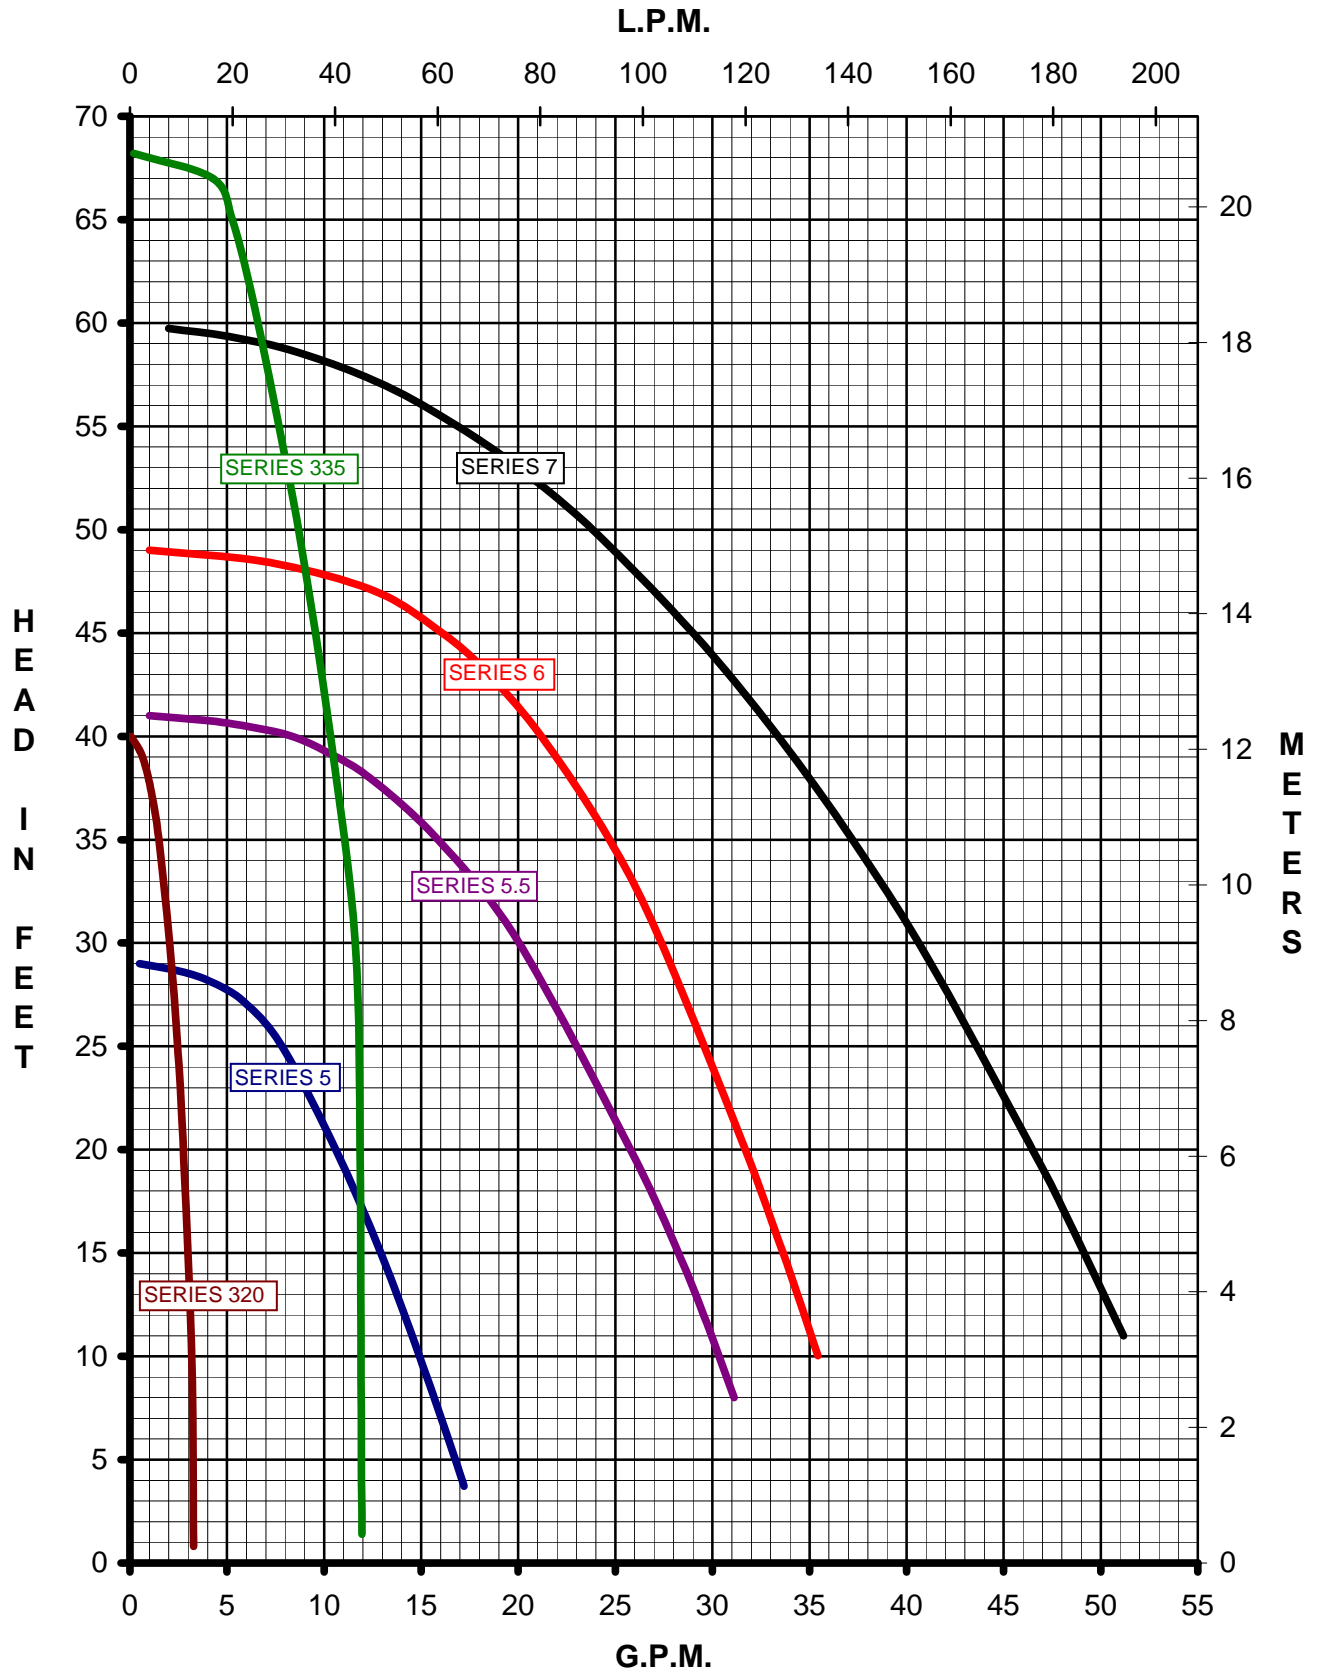

MARCH PUMPS

FAMILY CURVE SERIES: 60HZ

1, MDX, MDXT, 2, MDX-3, MDXT-3, 140,
TE-MD-MT3, 3, 4

MARCH PUMPS

FAMILY CURVE SERIES: 60HZ

320, 335, TE-5-MD, TE-5.5-MD,
TE-6-MD, TE-7-MD

MARCH PUMPS

FAMILY CURVE SERIES: 60HZ

TE-7.5-MD, TE-8-MD, TE-8-MD-HF,
TE-10K-MD