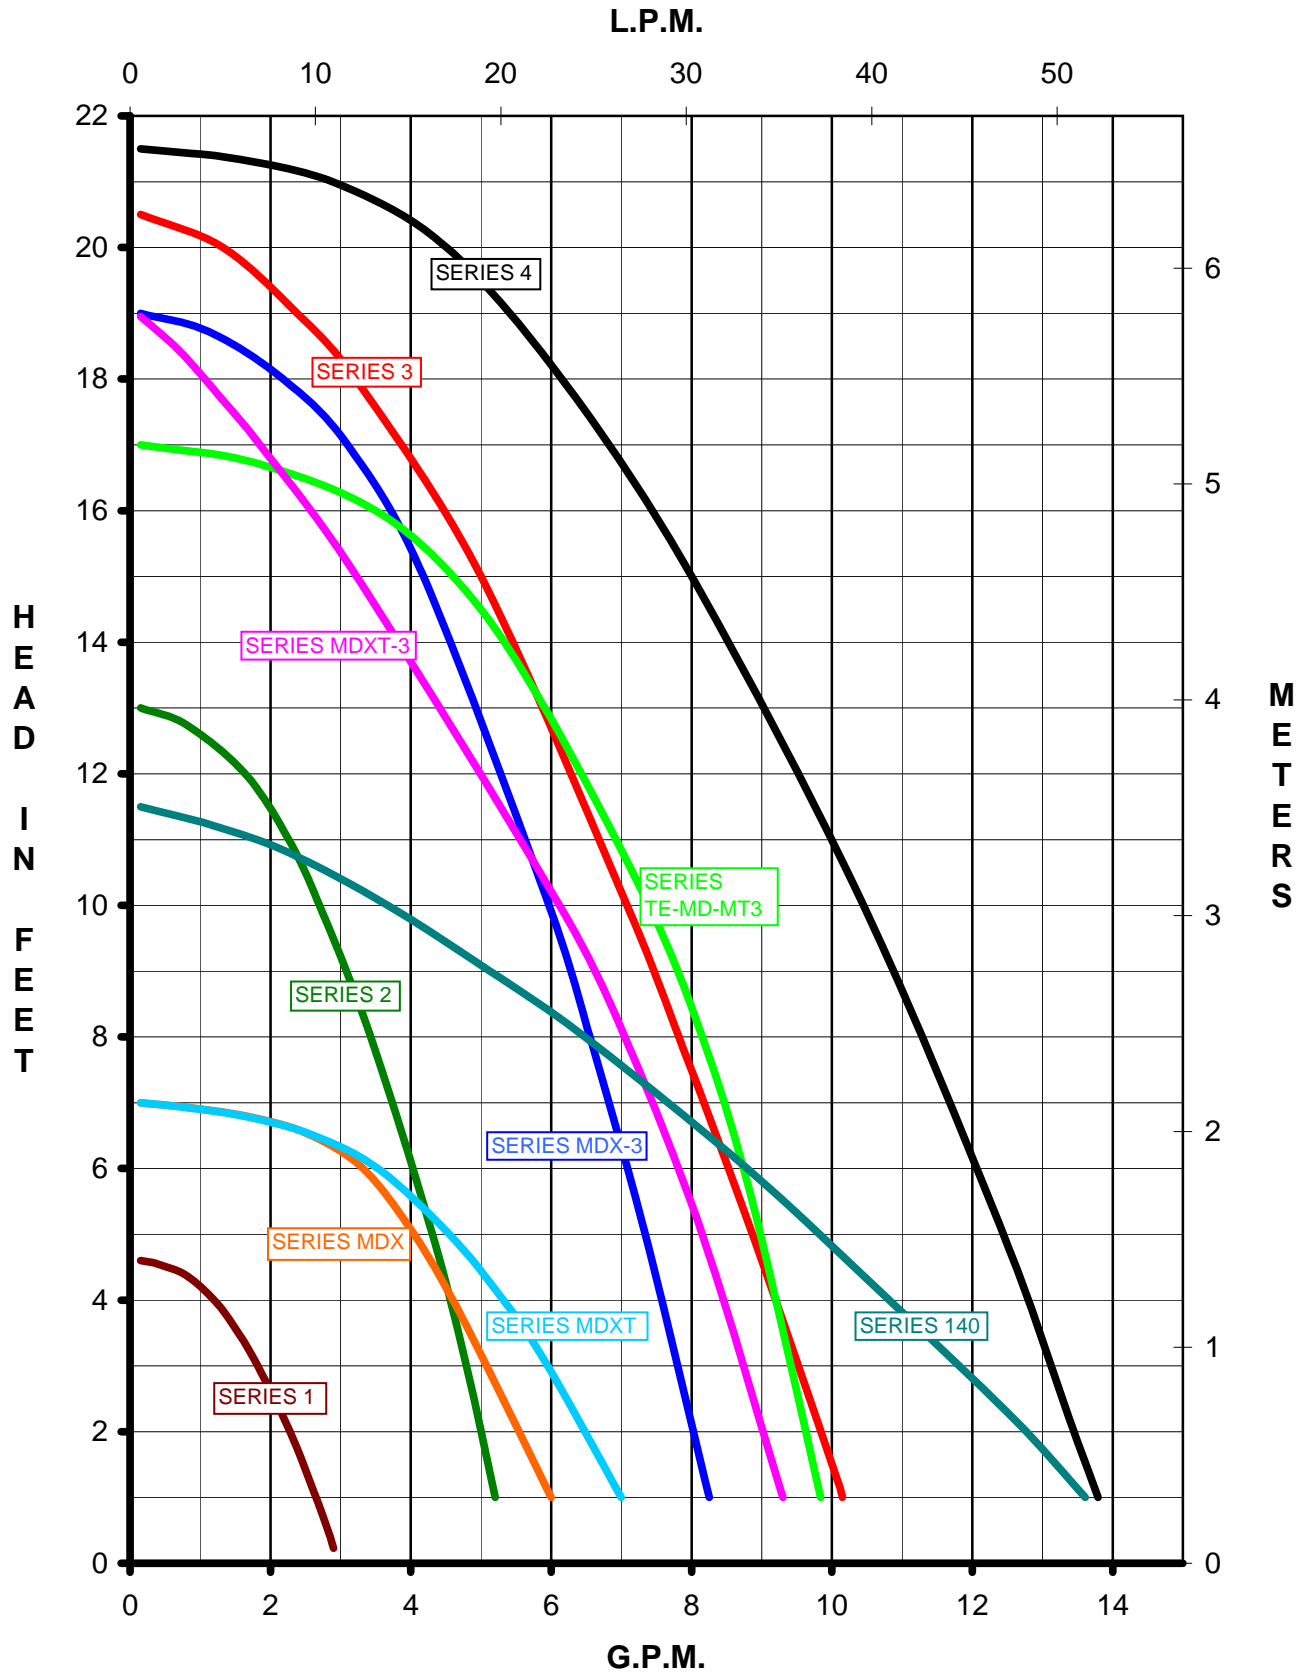

MARCH PUMPS

FAMILY CURVE SERIES: 60HZ

1, MDX, MDXT, 2, MDX-3, MDXT-3, 140,
TE-MD-MT3, 3, 4

MARCH PUMPS

FAMILY CURVE SERIES: 60HZ

320, 335, TE-5-MD, TE-5.5-MD,
TE-6-MD, TE-7-MD

MARCH PUMPS

FAMILY CURVE SERIES: 60HZ

TE-7.5-MD, TE-8-MD, TE-8-MD-HF,
TE-10K-MD